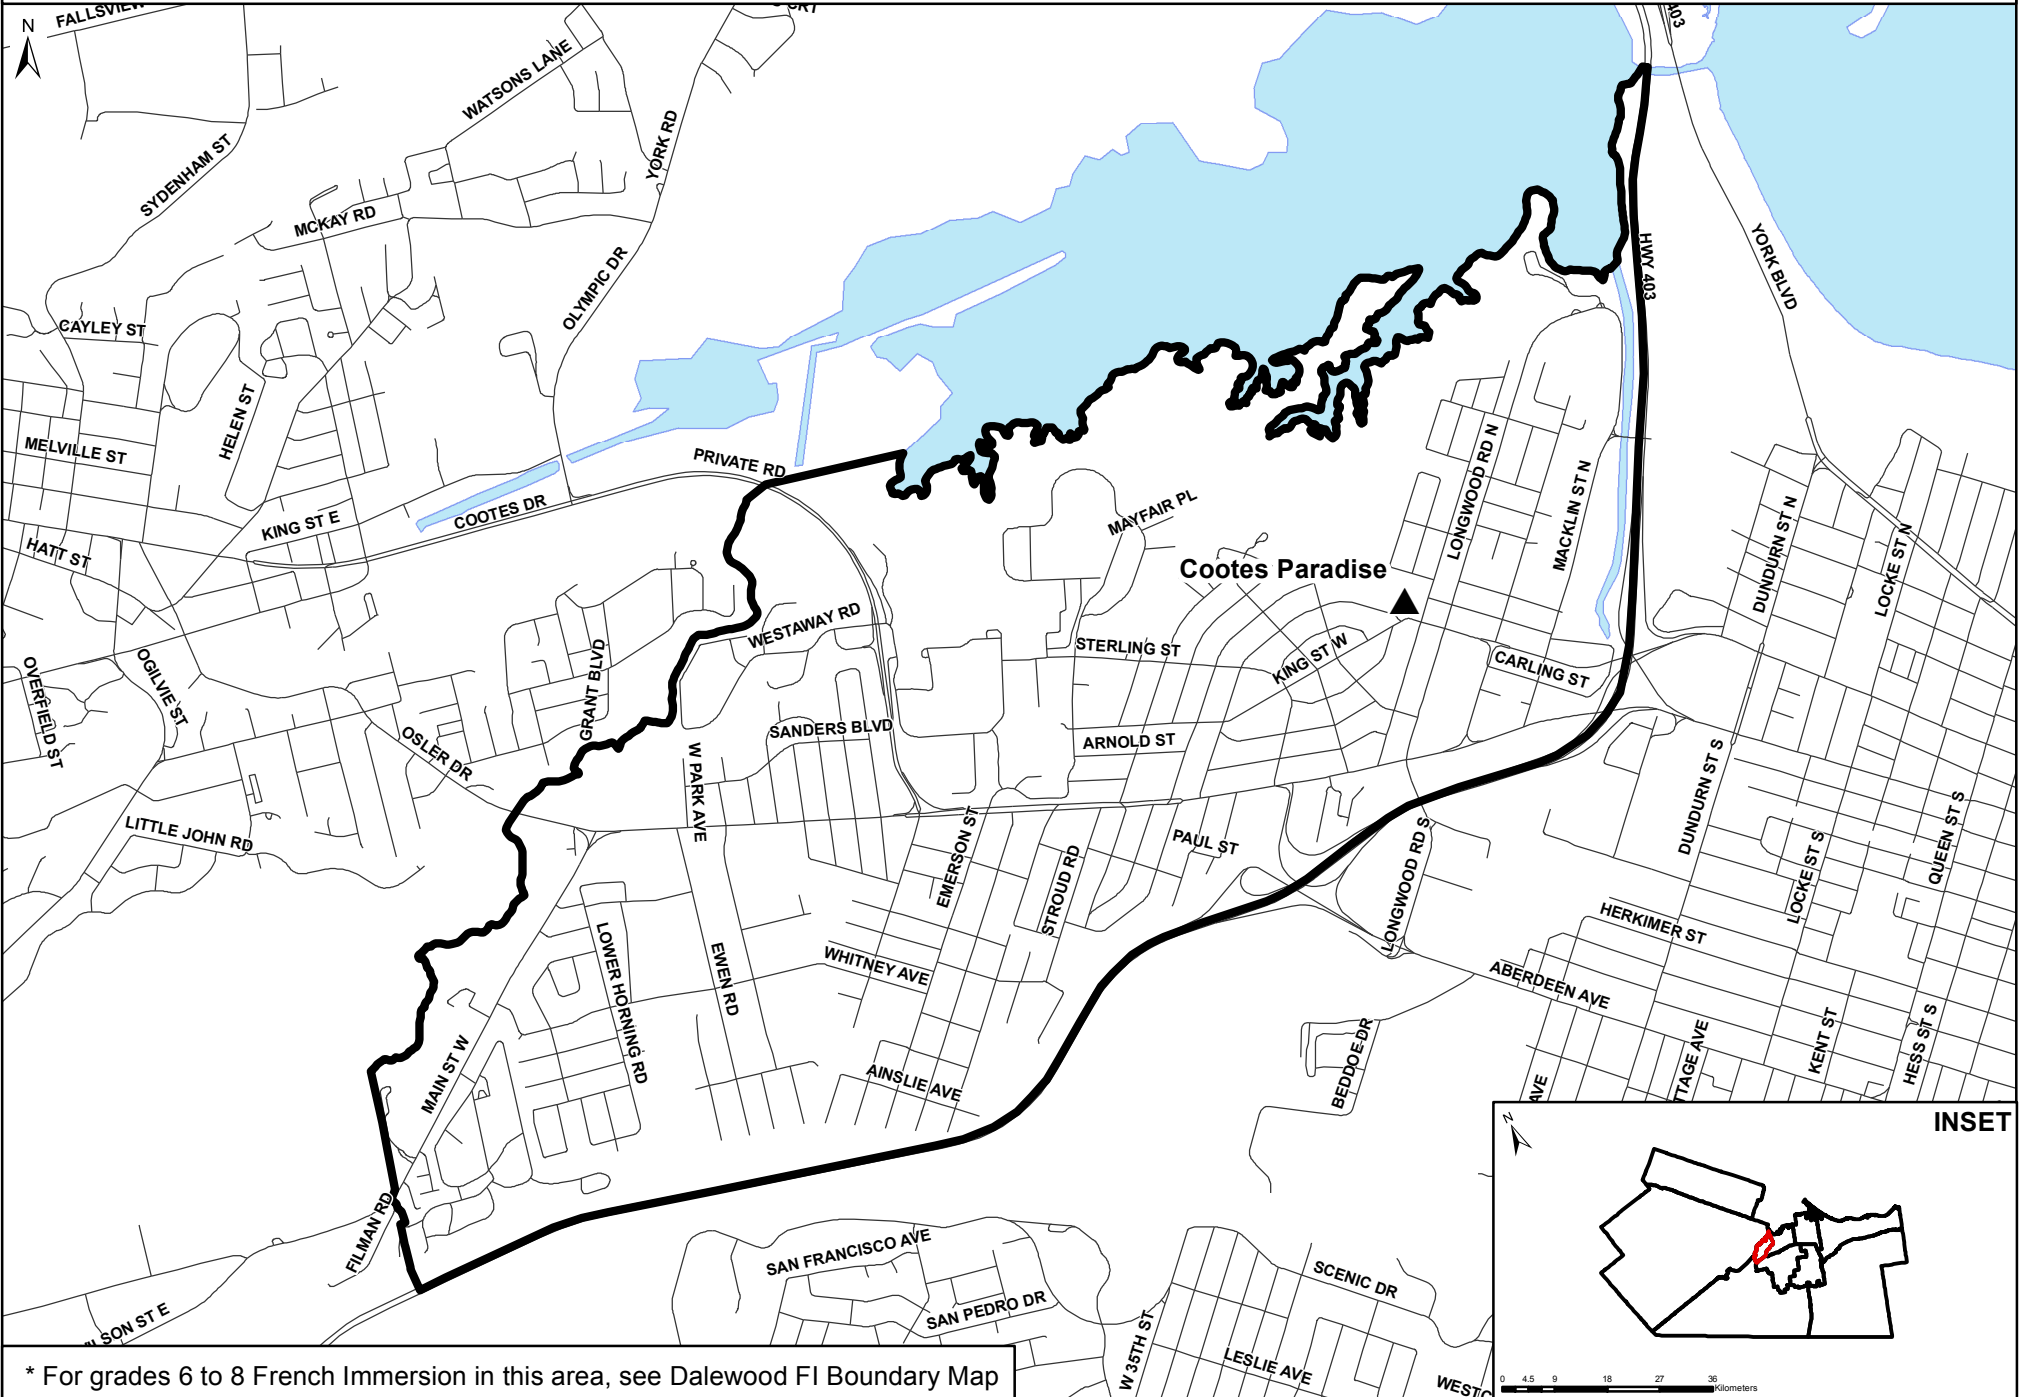

Cootes Paradise FI Boundary 2014/2015

French Immersion Grades 1 to 5

* For grades 6 to 8 French Immersion in this area, see Dalewood FI Boundary Map