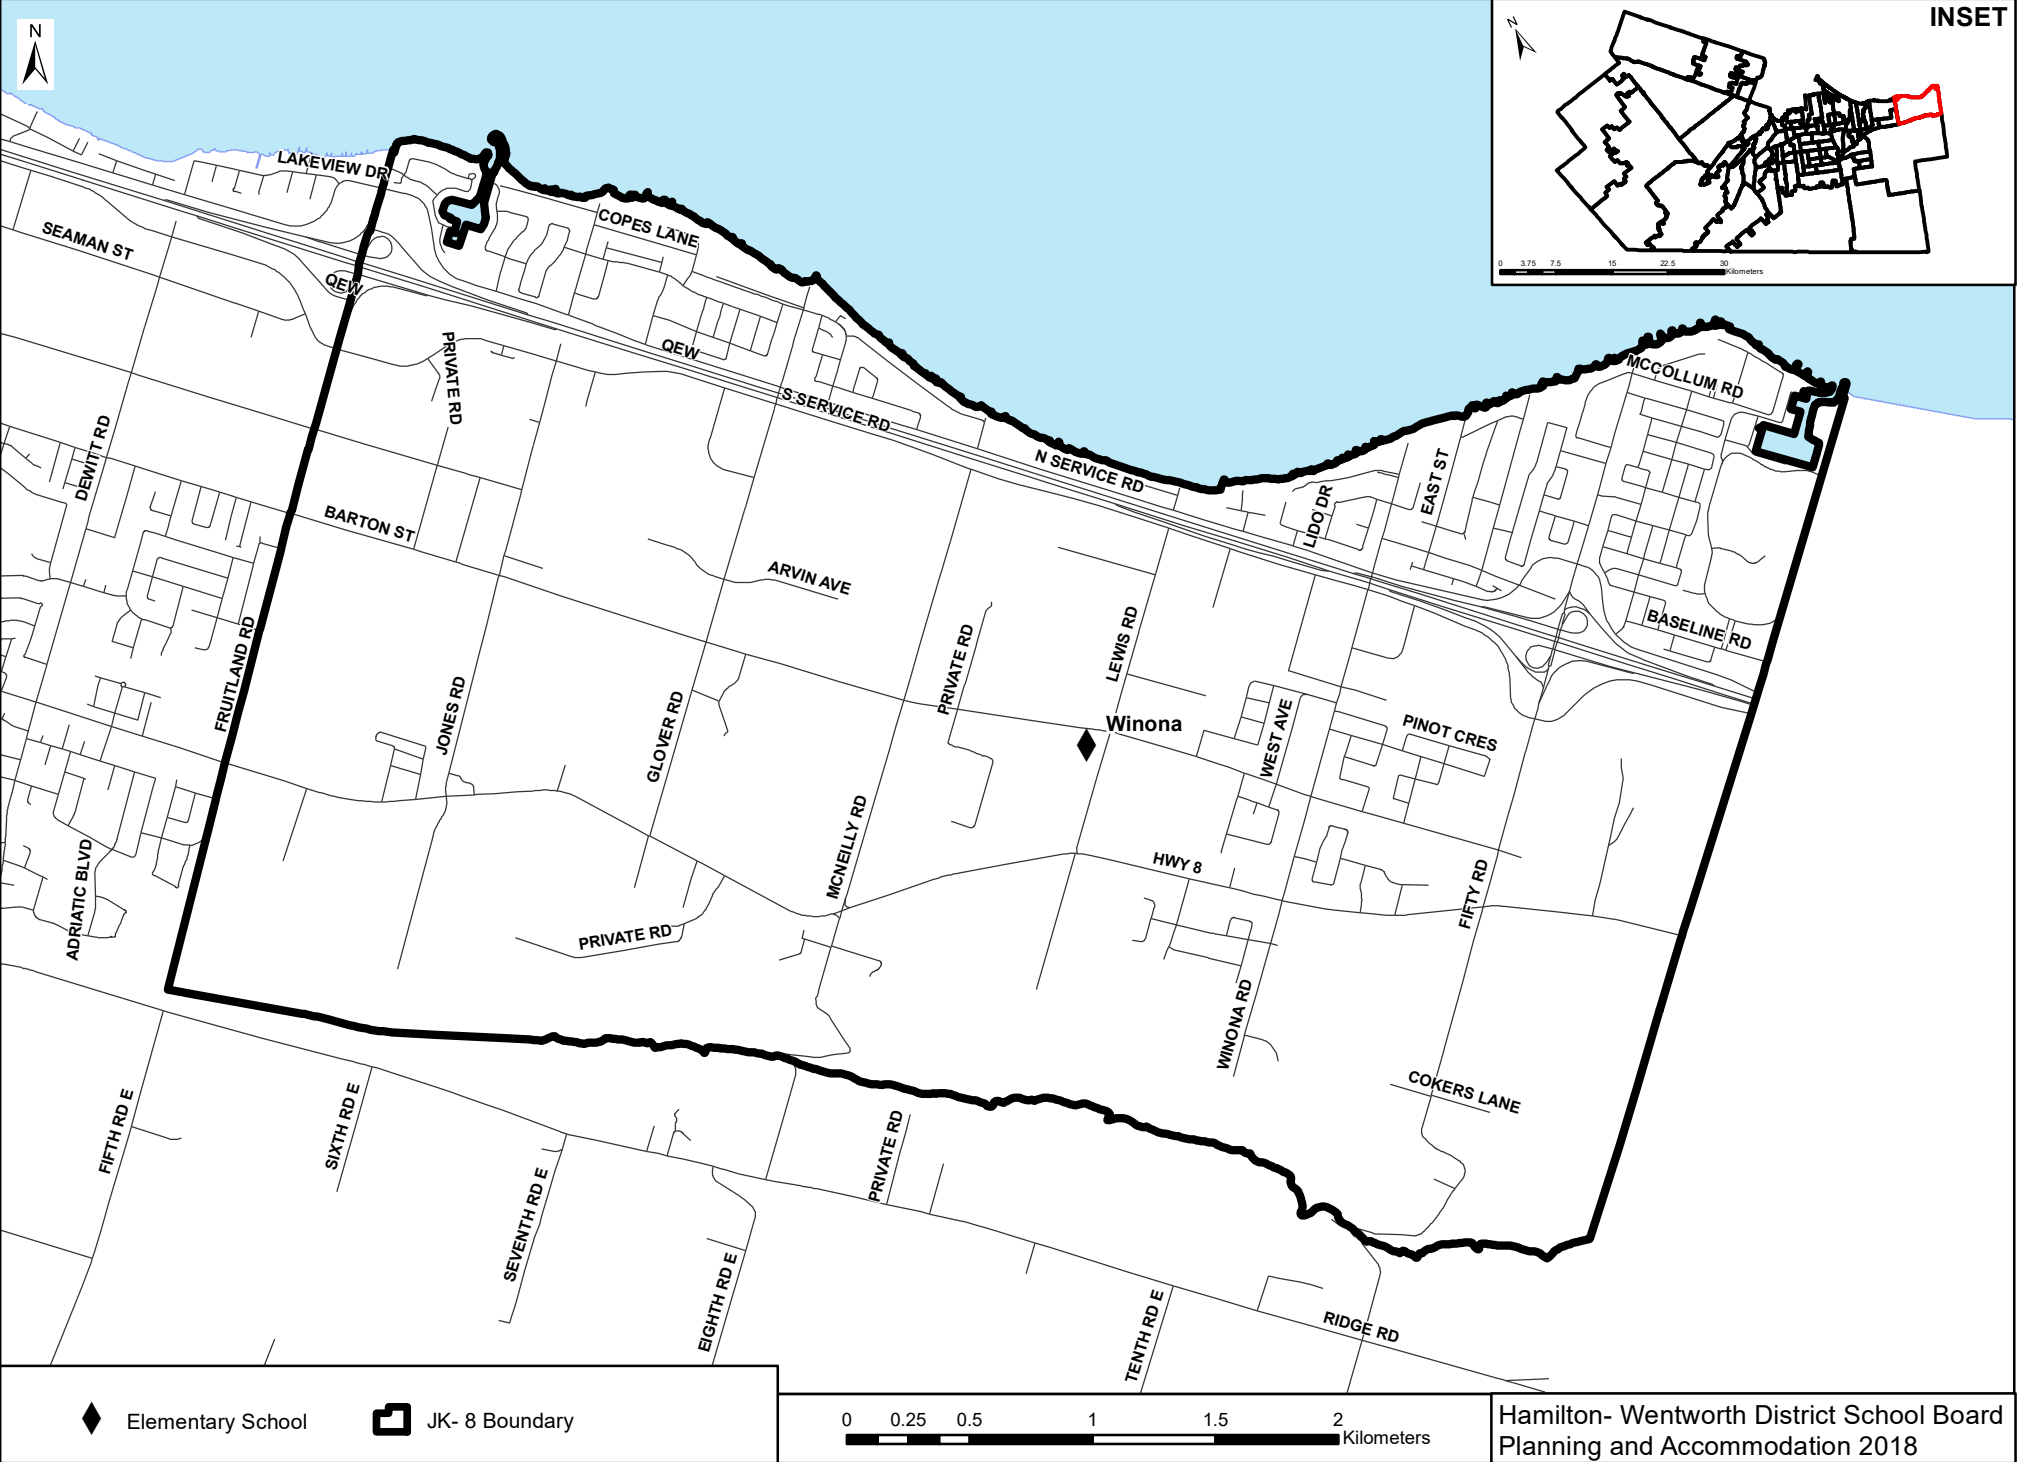

Winona Boundary

Grades JK- 8

INSET

◆ Elementary School

▣ JK- 8 Boundary

0 0.25 0.5 1 1.5 2 Kilometers