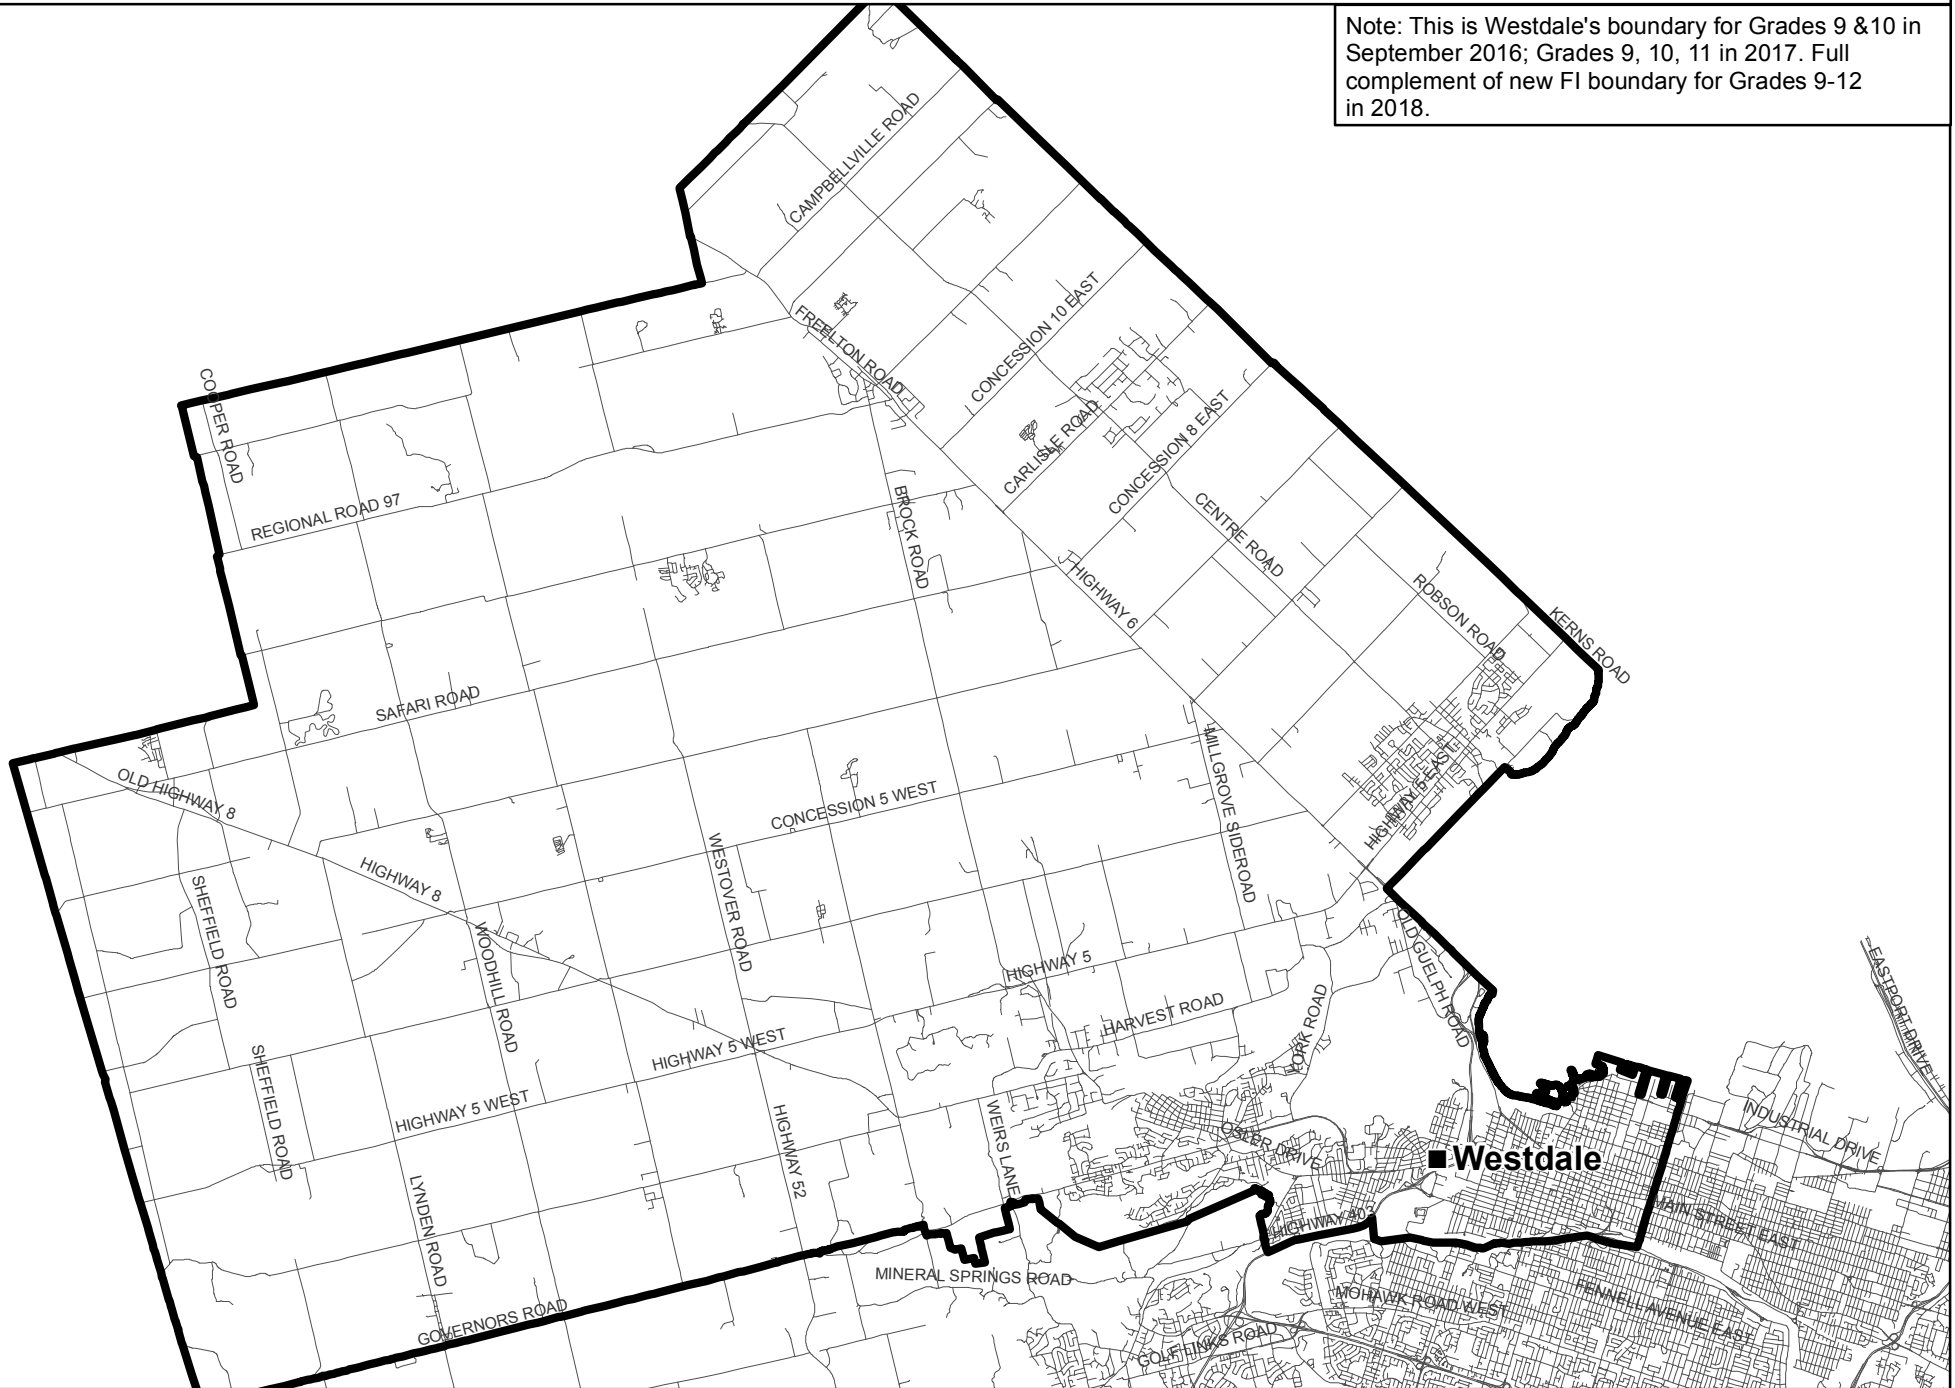

# Westdale FI Boundary

Note: This is Westdale's boundary for Grades 9 & 10 in September 2016; Grades 9, 10, 11 in 2017. Full complement of new FI boundary for Grades 9-12 in 2018.

■ Secondary School