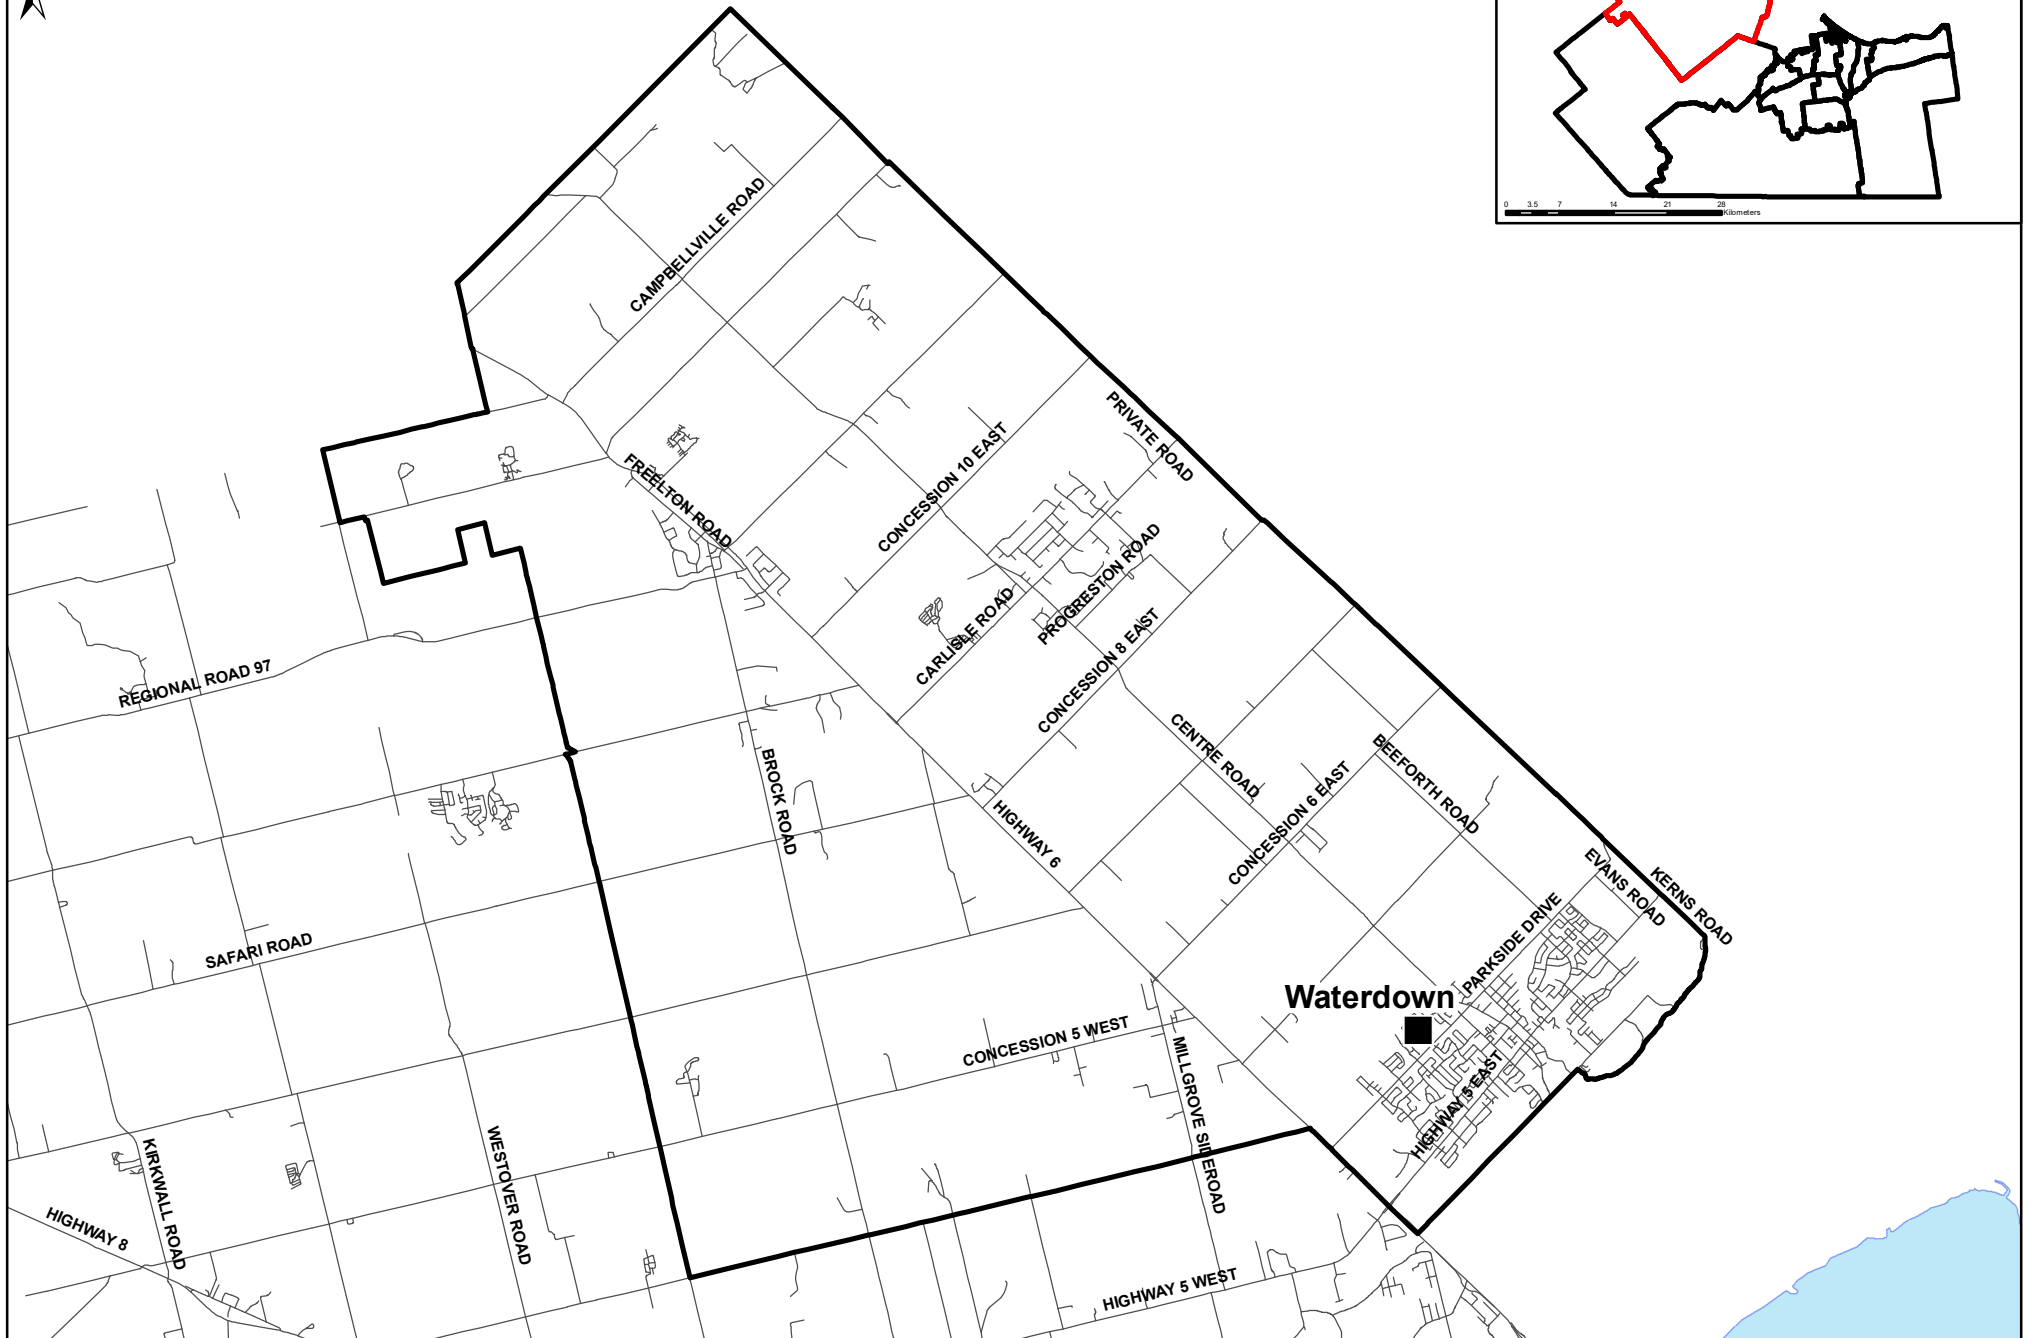

# Waterdown High Boundary

Grades 9 to 12

Secondary School