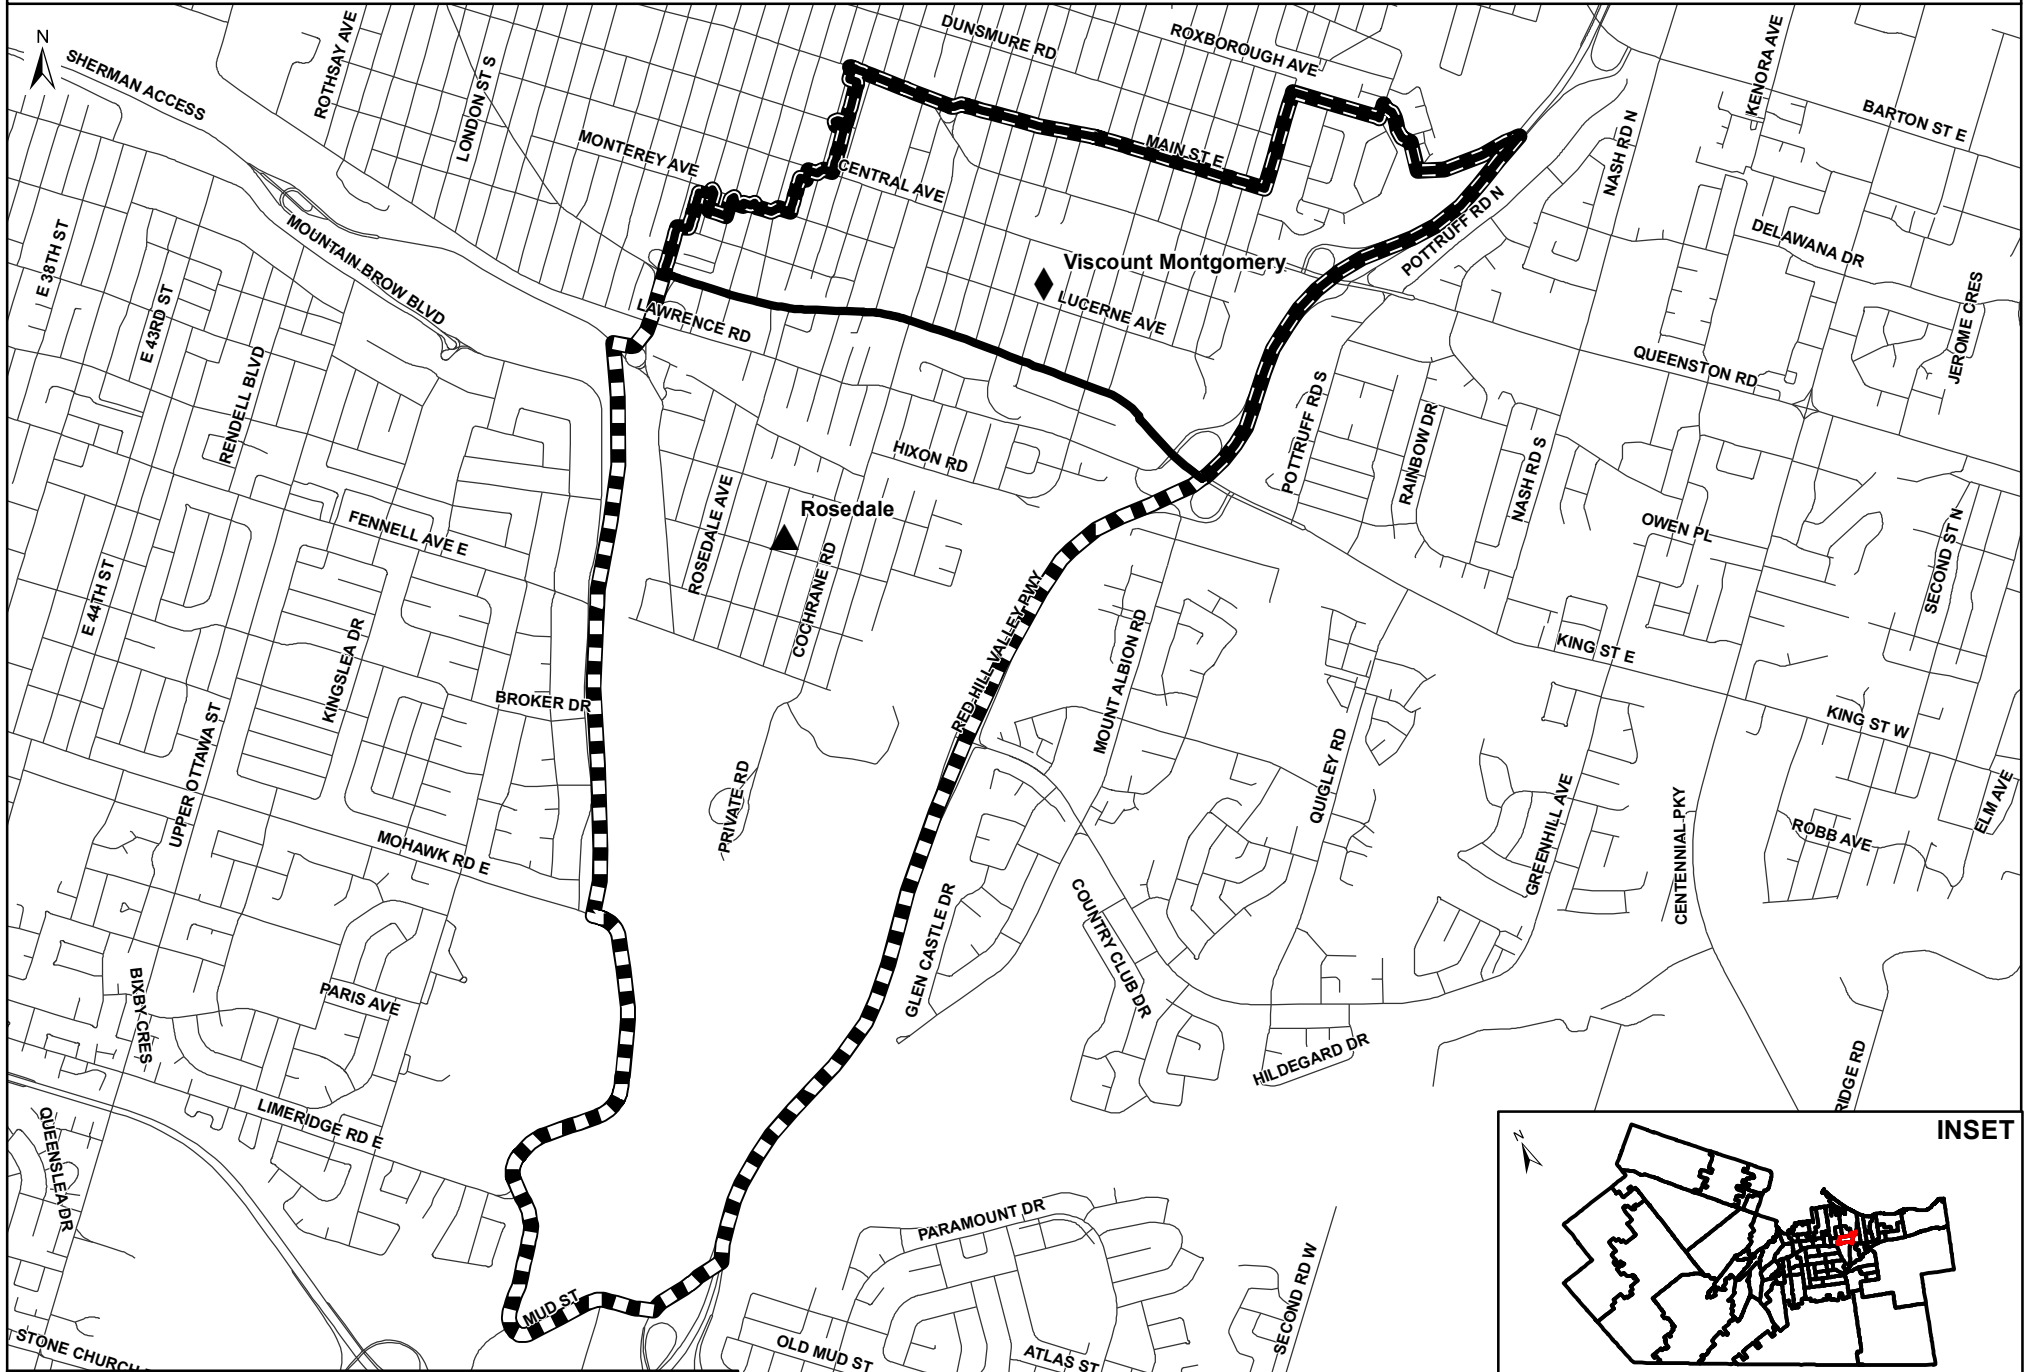

# Viscount Montgomery Boundary

Grades JK- 8

Junior Elementary School	JK- 6 Boundary
Elementary School	7- 8 Boundary