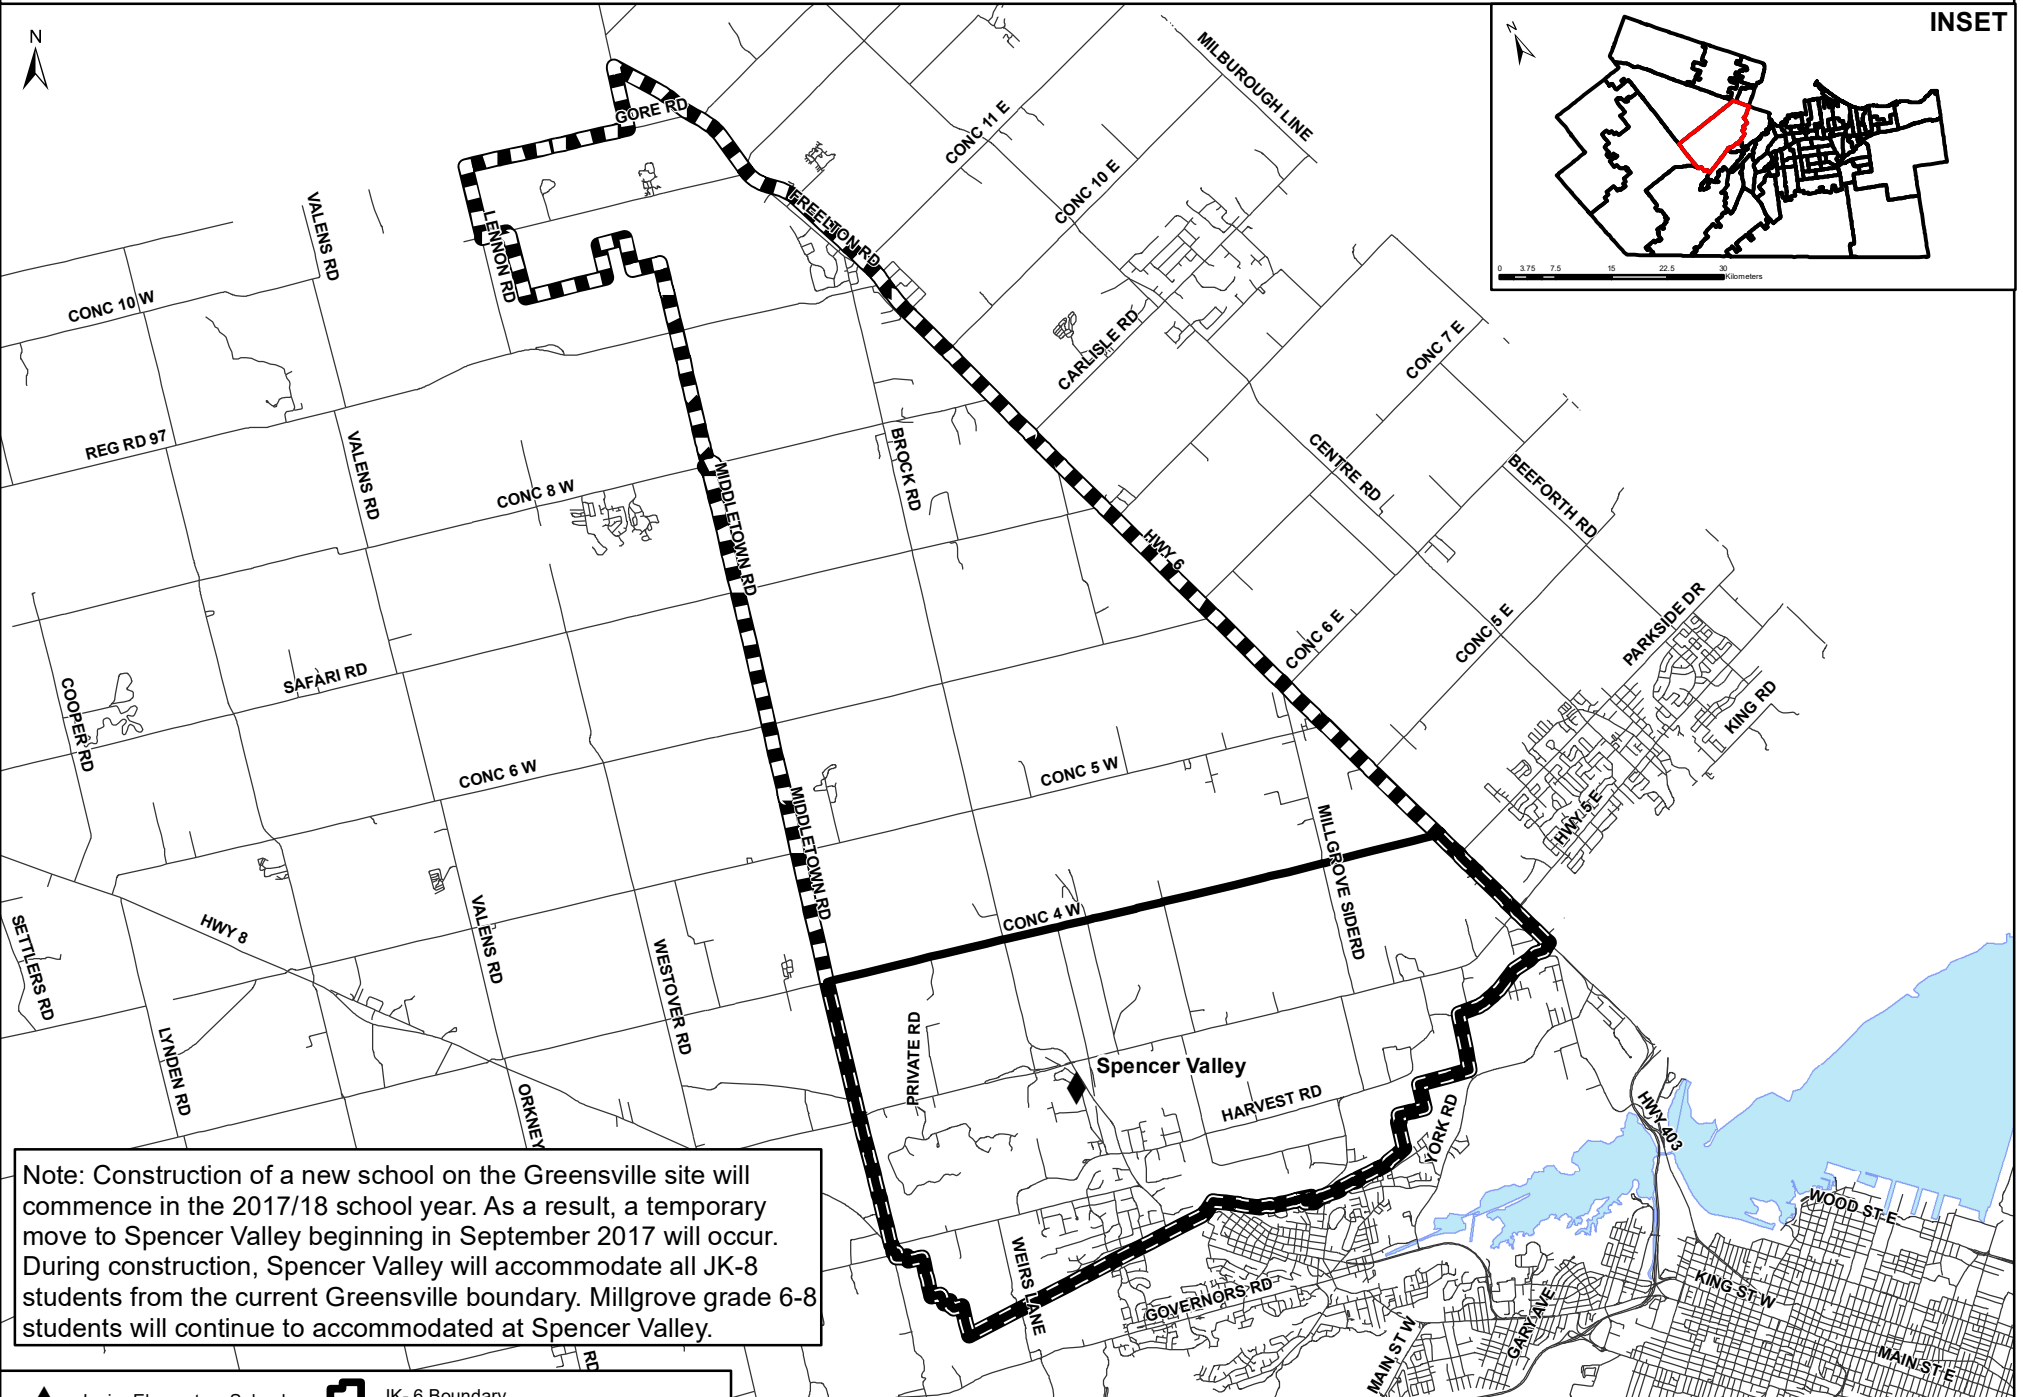

# Spencer Valley Boundary

Grades JK- 8

INSET

Note: Construction of a new school on the Greenville site will commence in the 2017/18 school year. As a result, a temporary move to Spencer Valley beginning in September 2017 will occur. During construction, Spencer Valley will accommodate all JK-8 students from the current Greenville boundary. Millgrove grade 6-8 students will continue to be accommodated at Spencer Valley.

▲ Junior Elementary School	◻ JK- 6 Boundary
◆ Elementary School	◻ 7- 8 Boundary