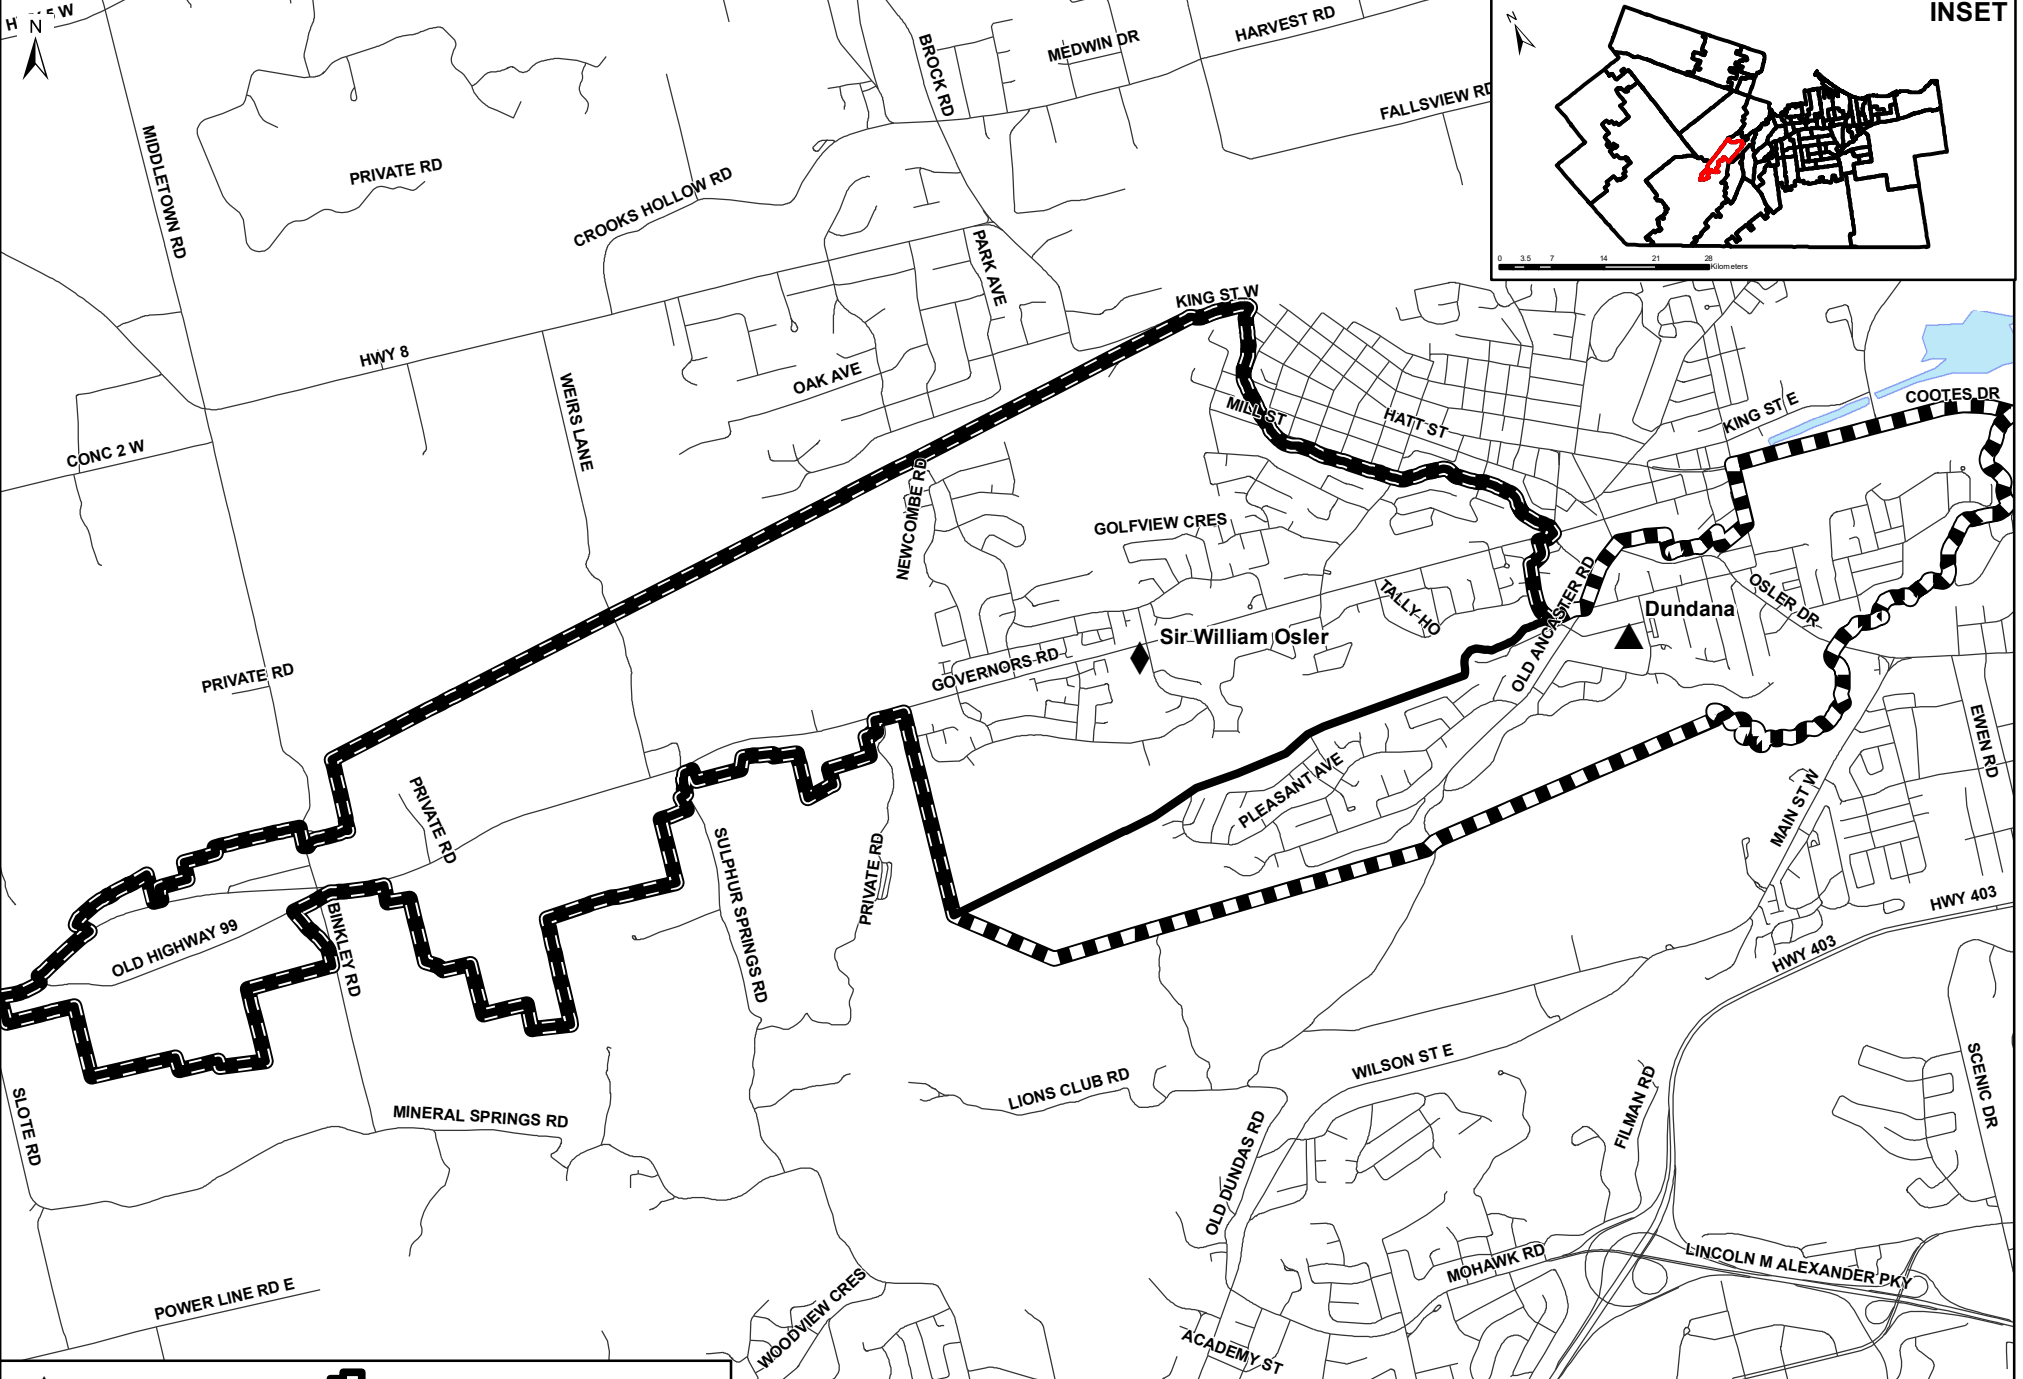

# Sir William Osler Boundary

Grades JK- 8

▲ Junior Elementary School	▣ JK- 6 Boundary
◆ Elementary School	▣ 7- 8 Boundary