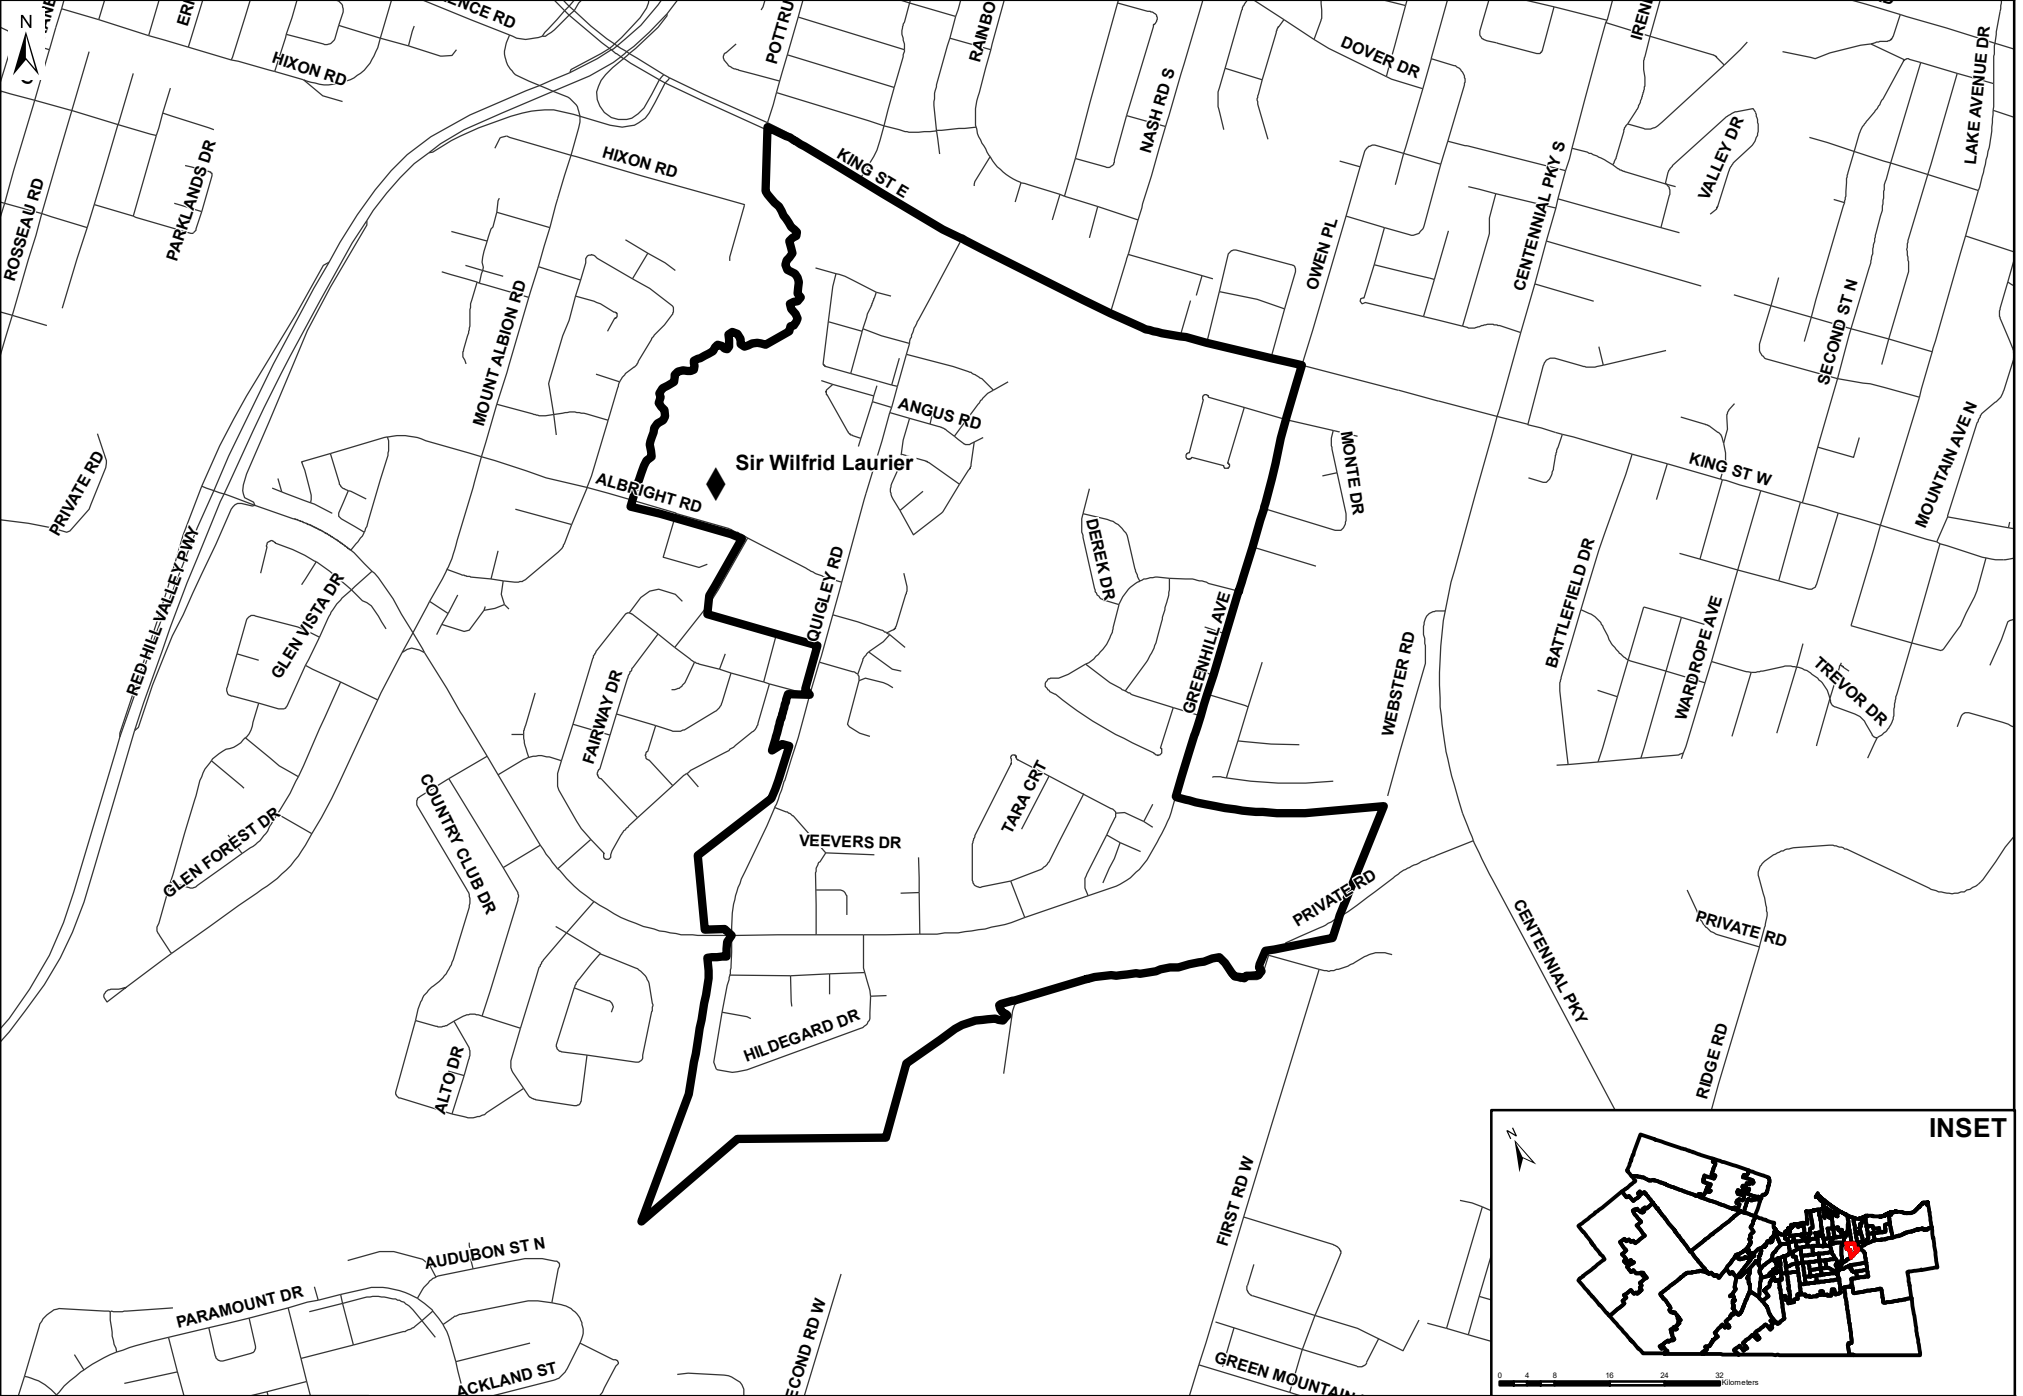

# Sir Wilfrid Laurier Boundary

Grades JK- 8

◆ Elementary