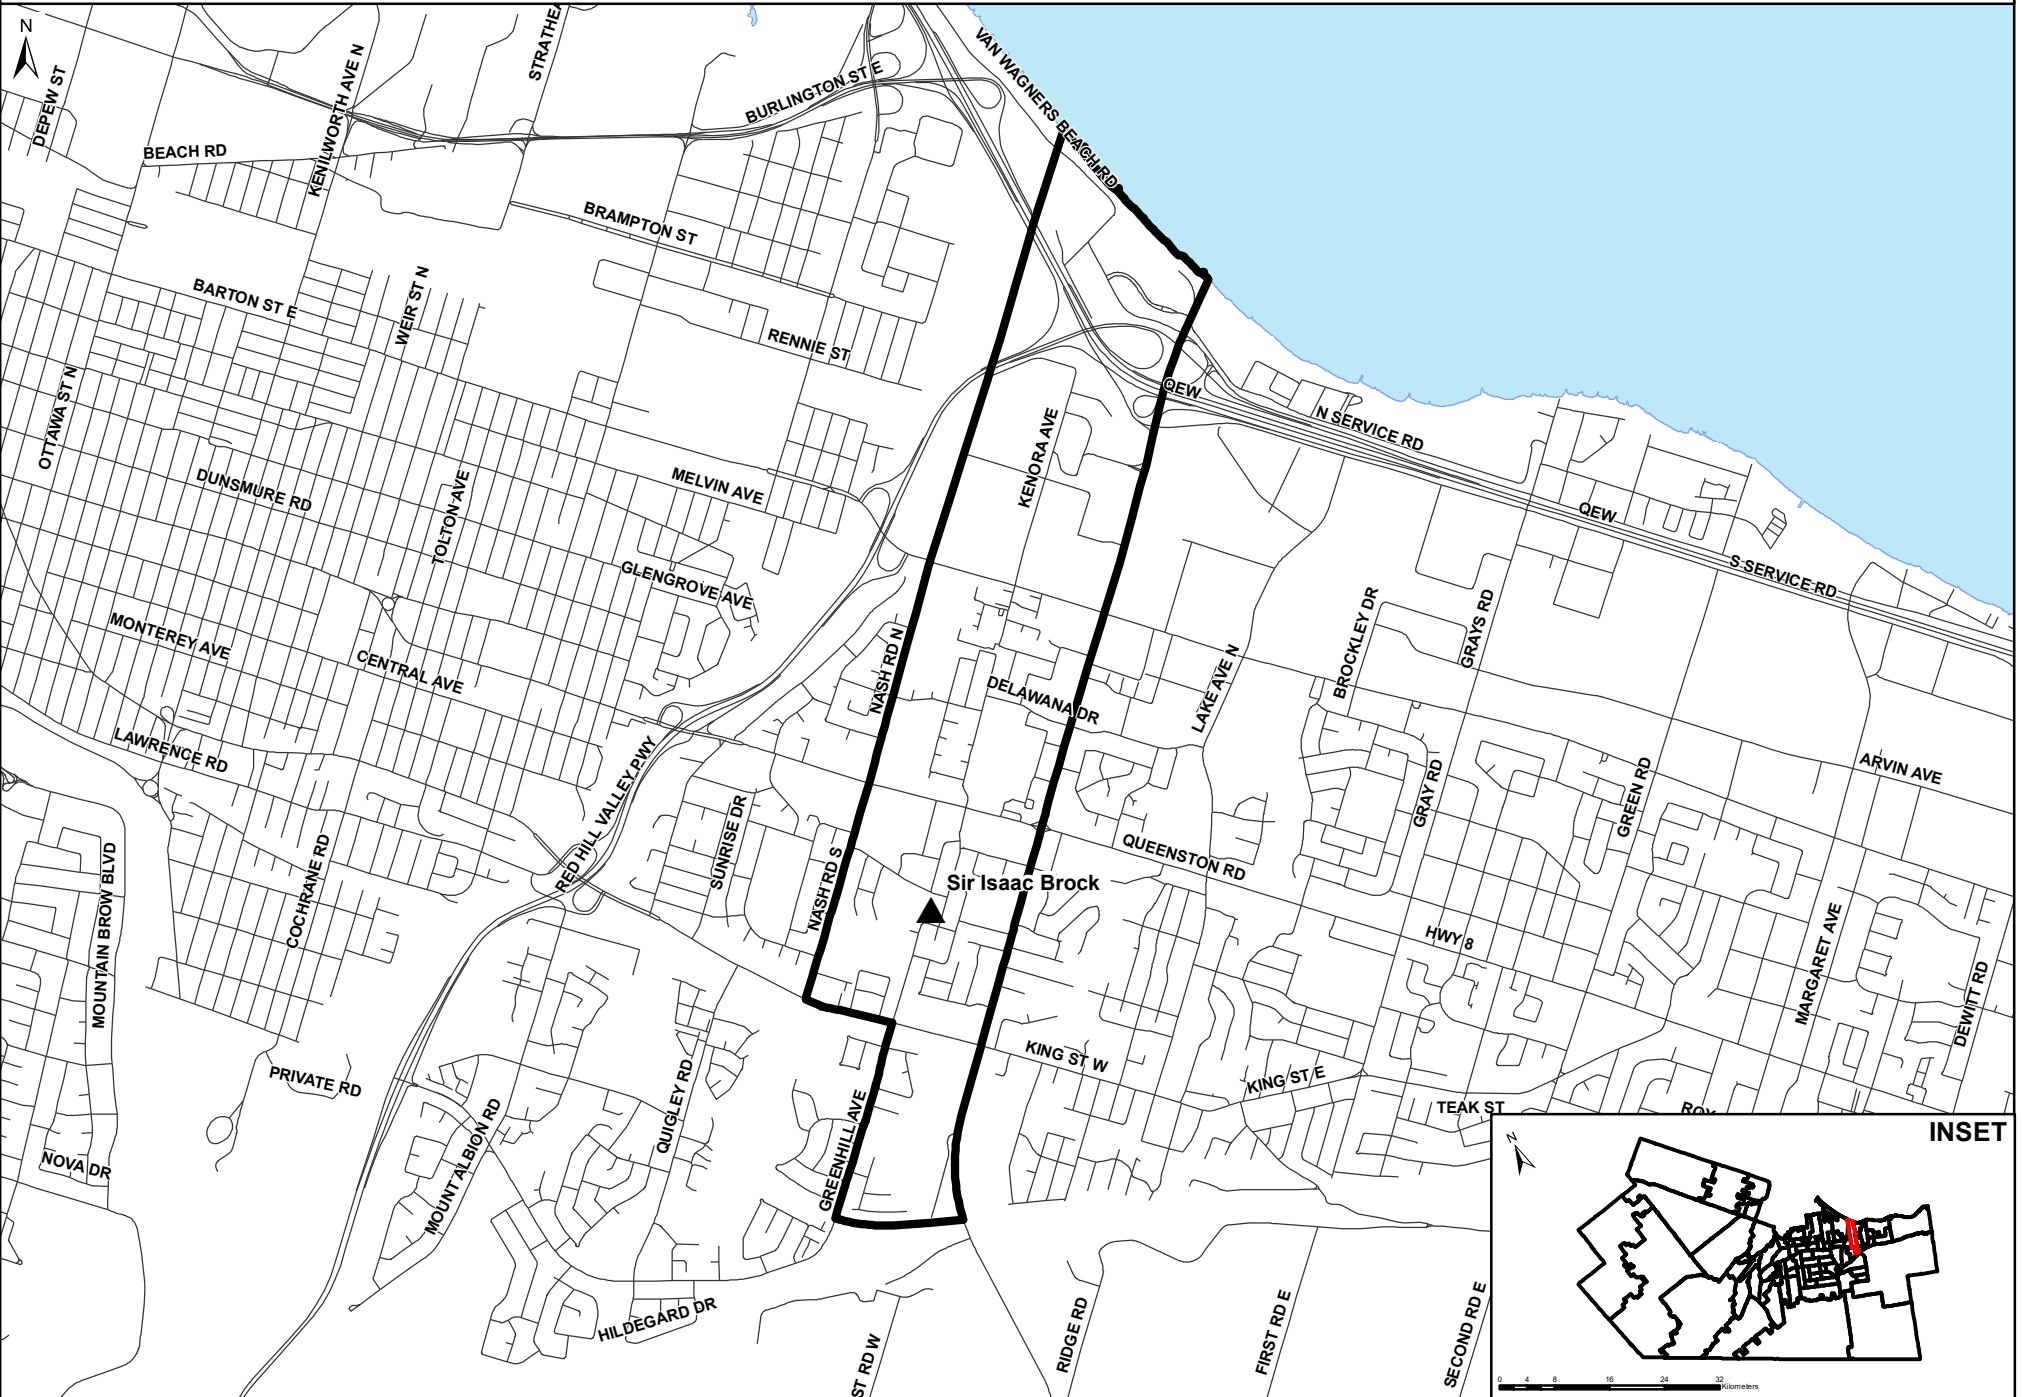

Sir Isaac Brock Boundary

Grades JK- 5

▲ Jr Elem