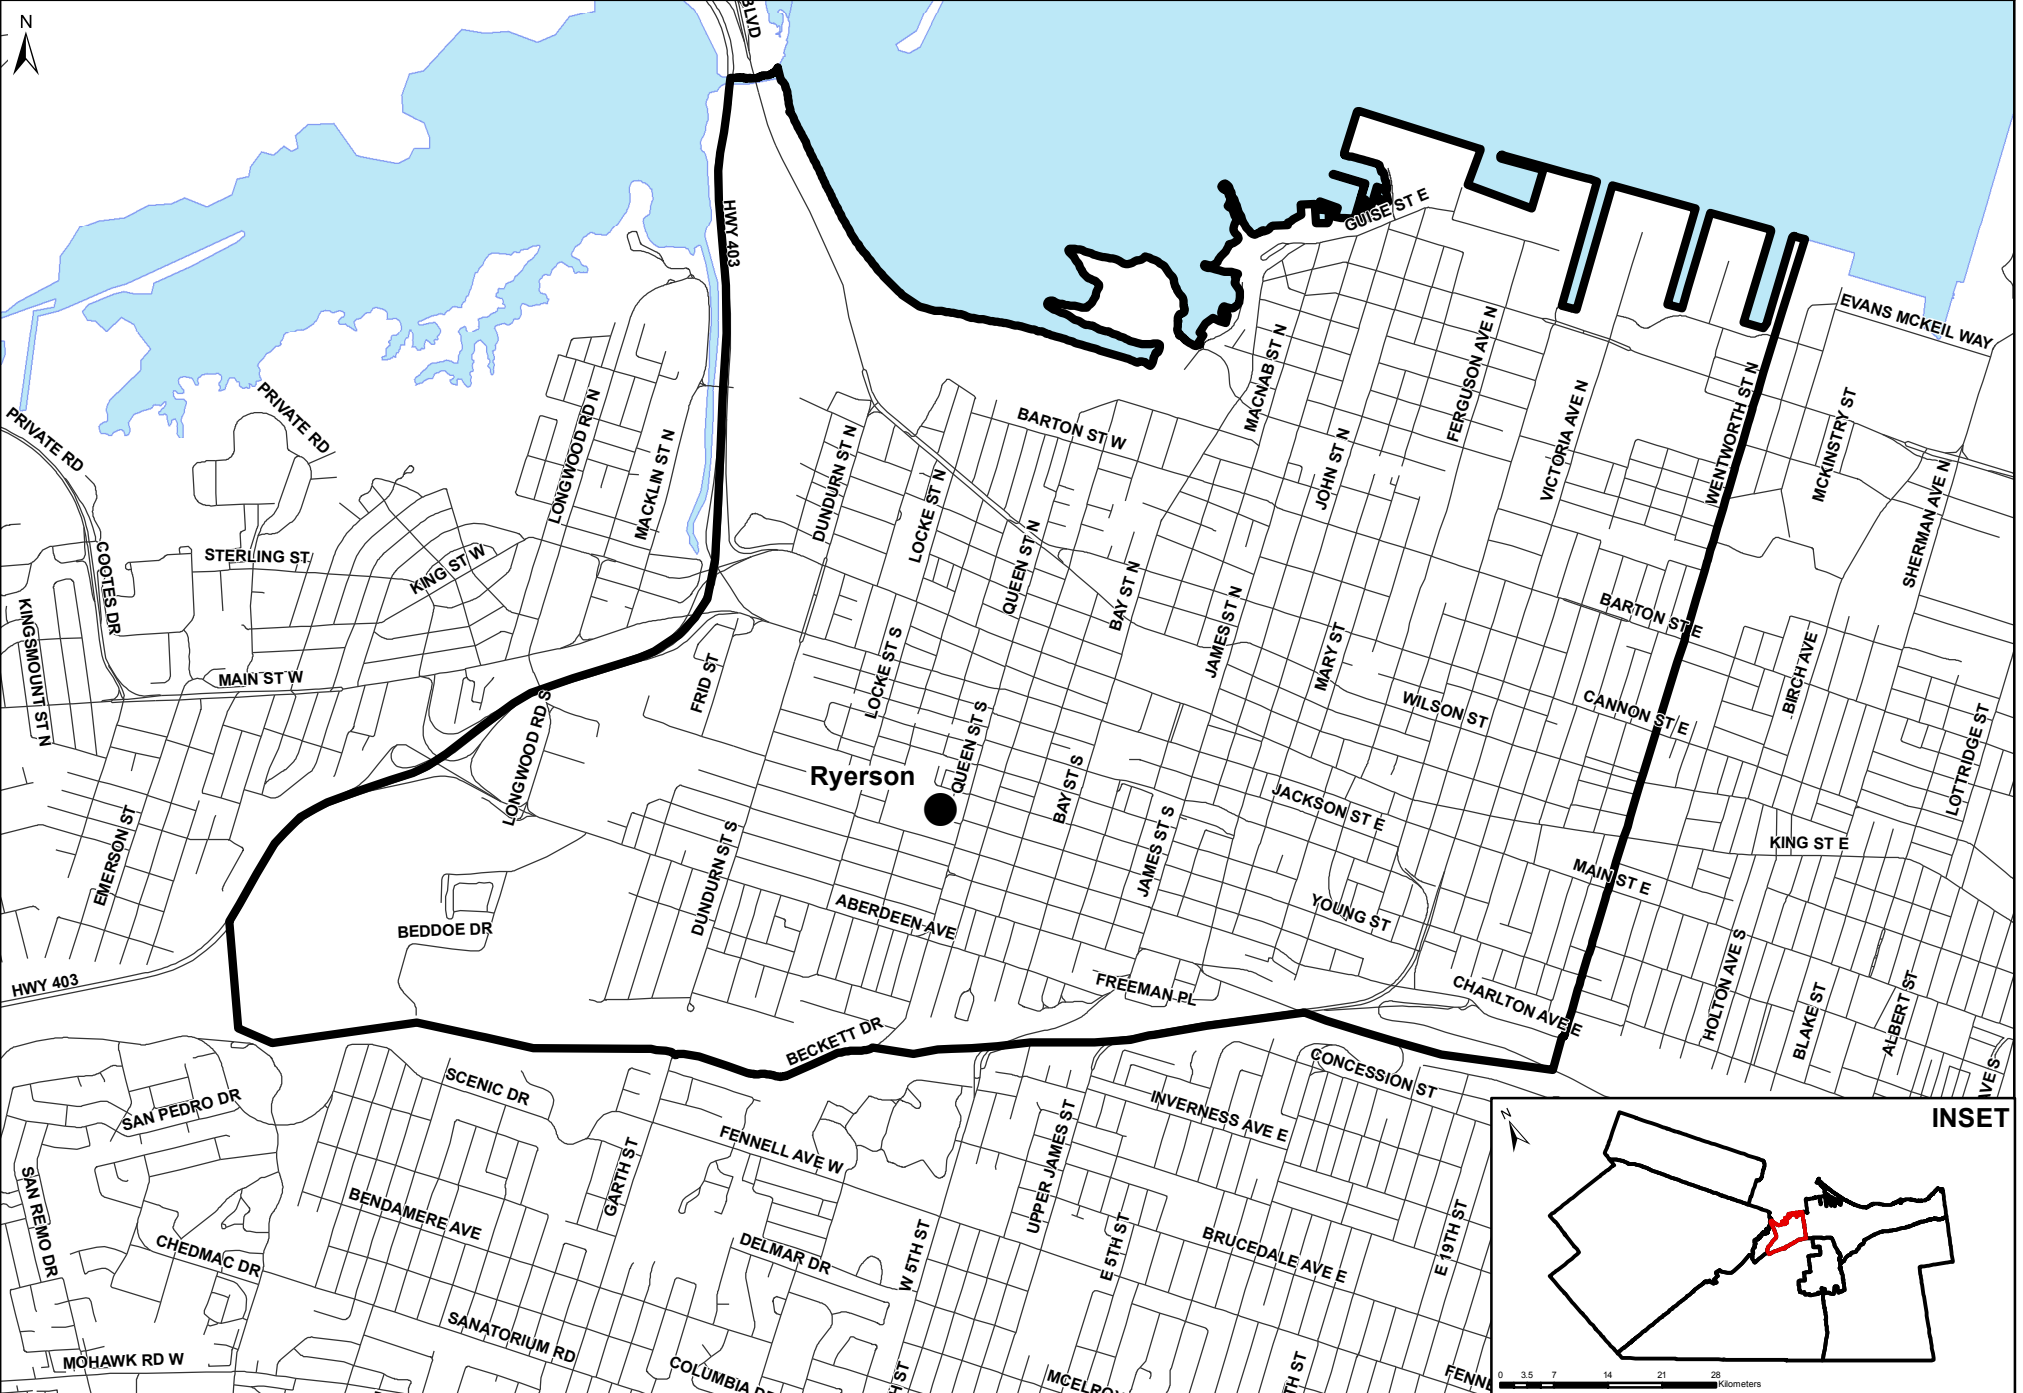

Ryerson FI Boundary

French Immersion Grades 6 to 8

● Middle School