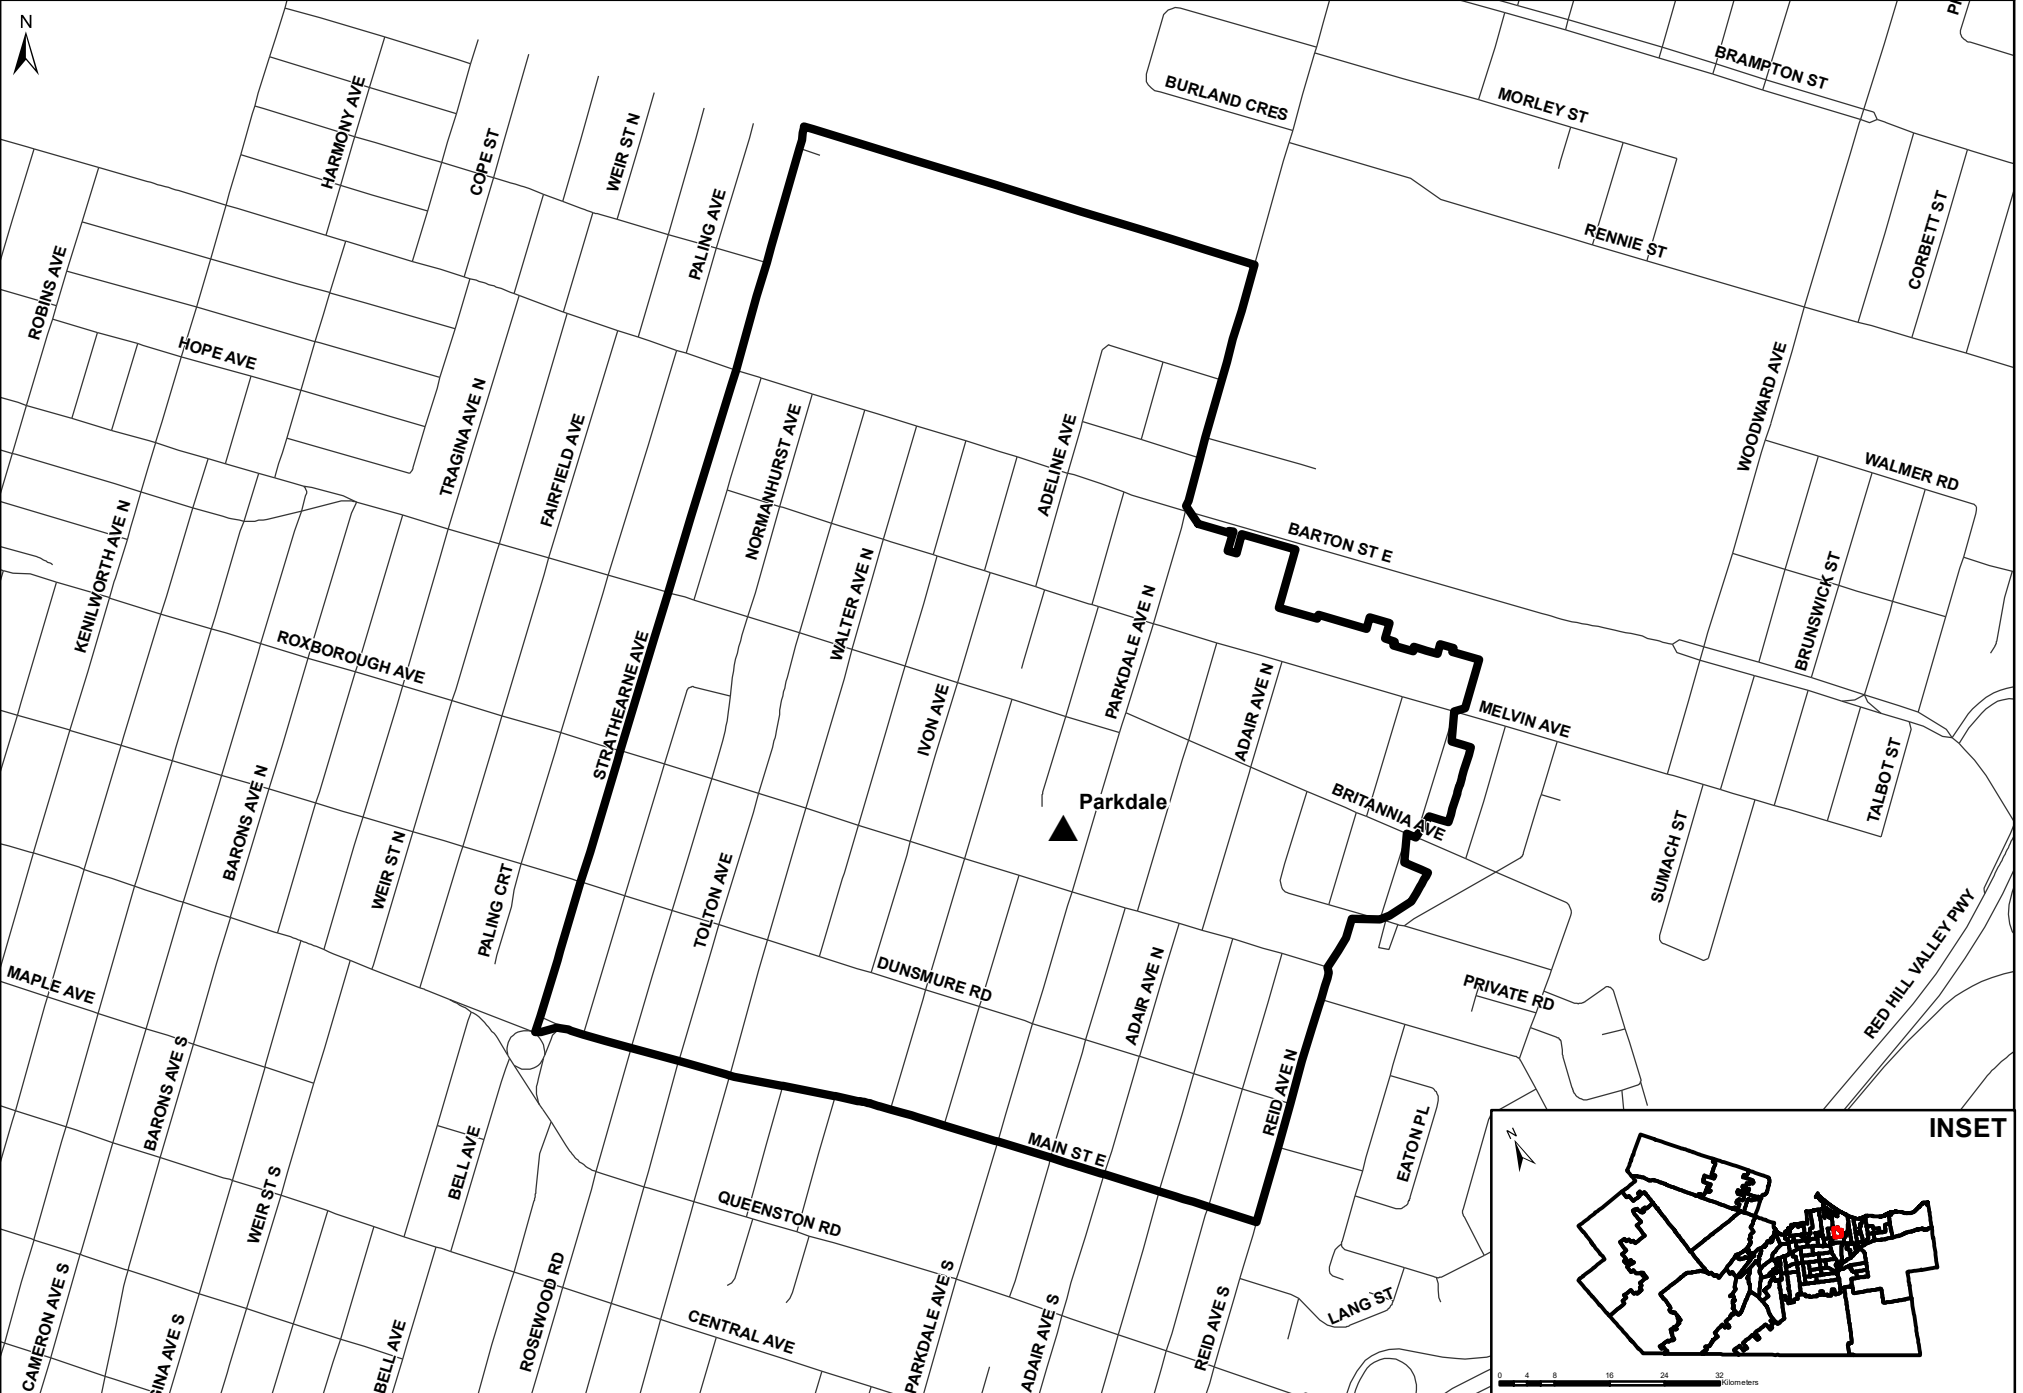

# Parkdale Boundary

Grades JK- 5

▲ Jr Elem