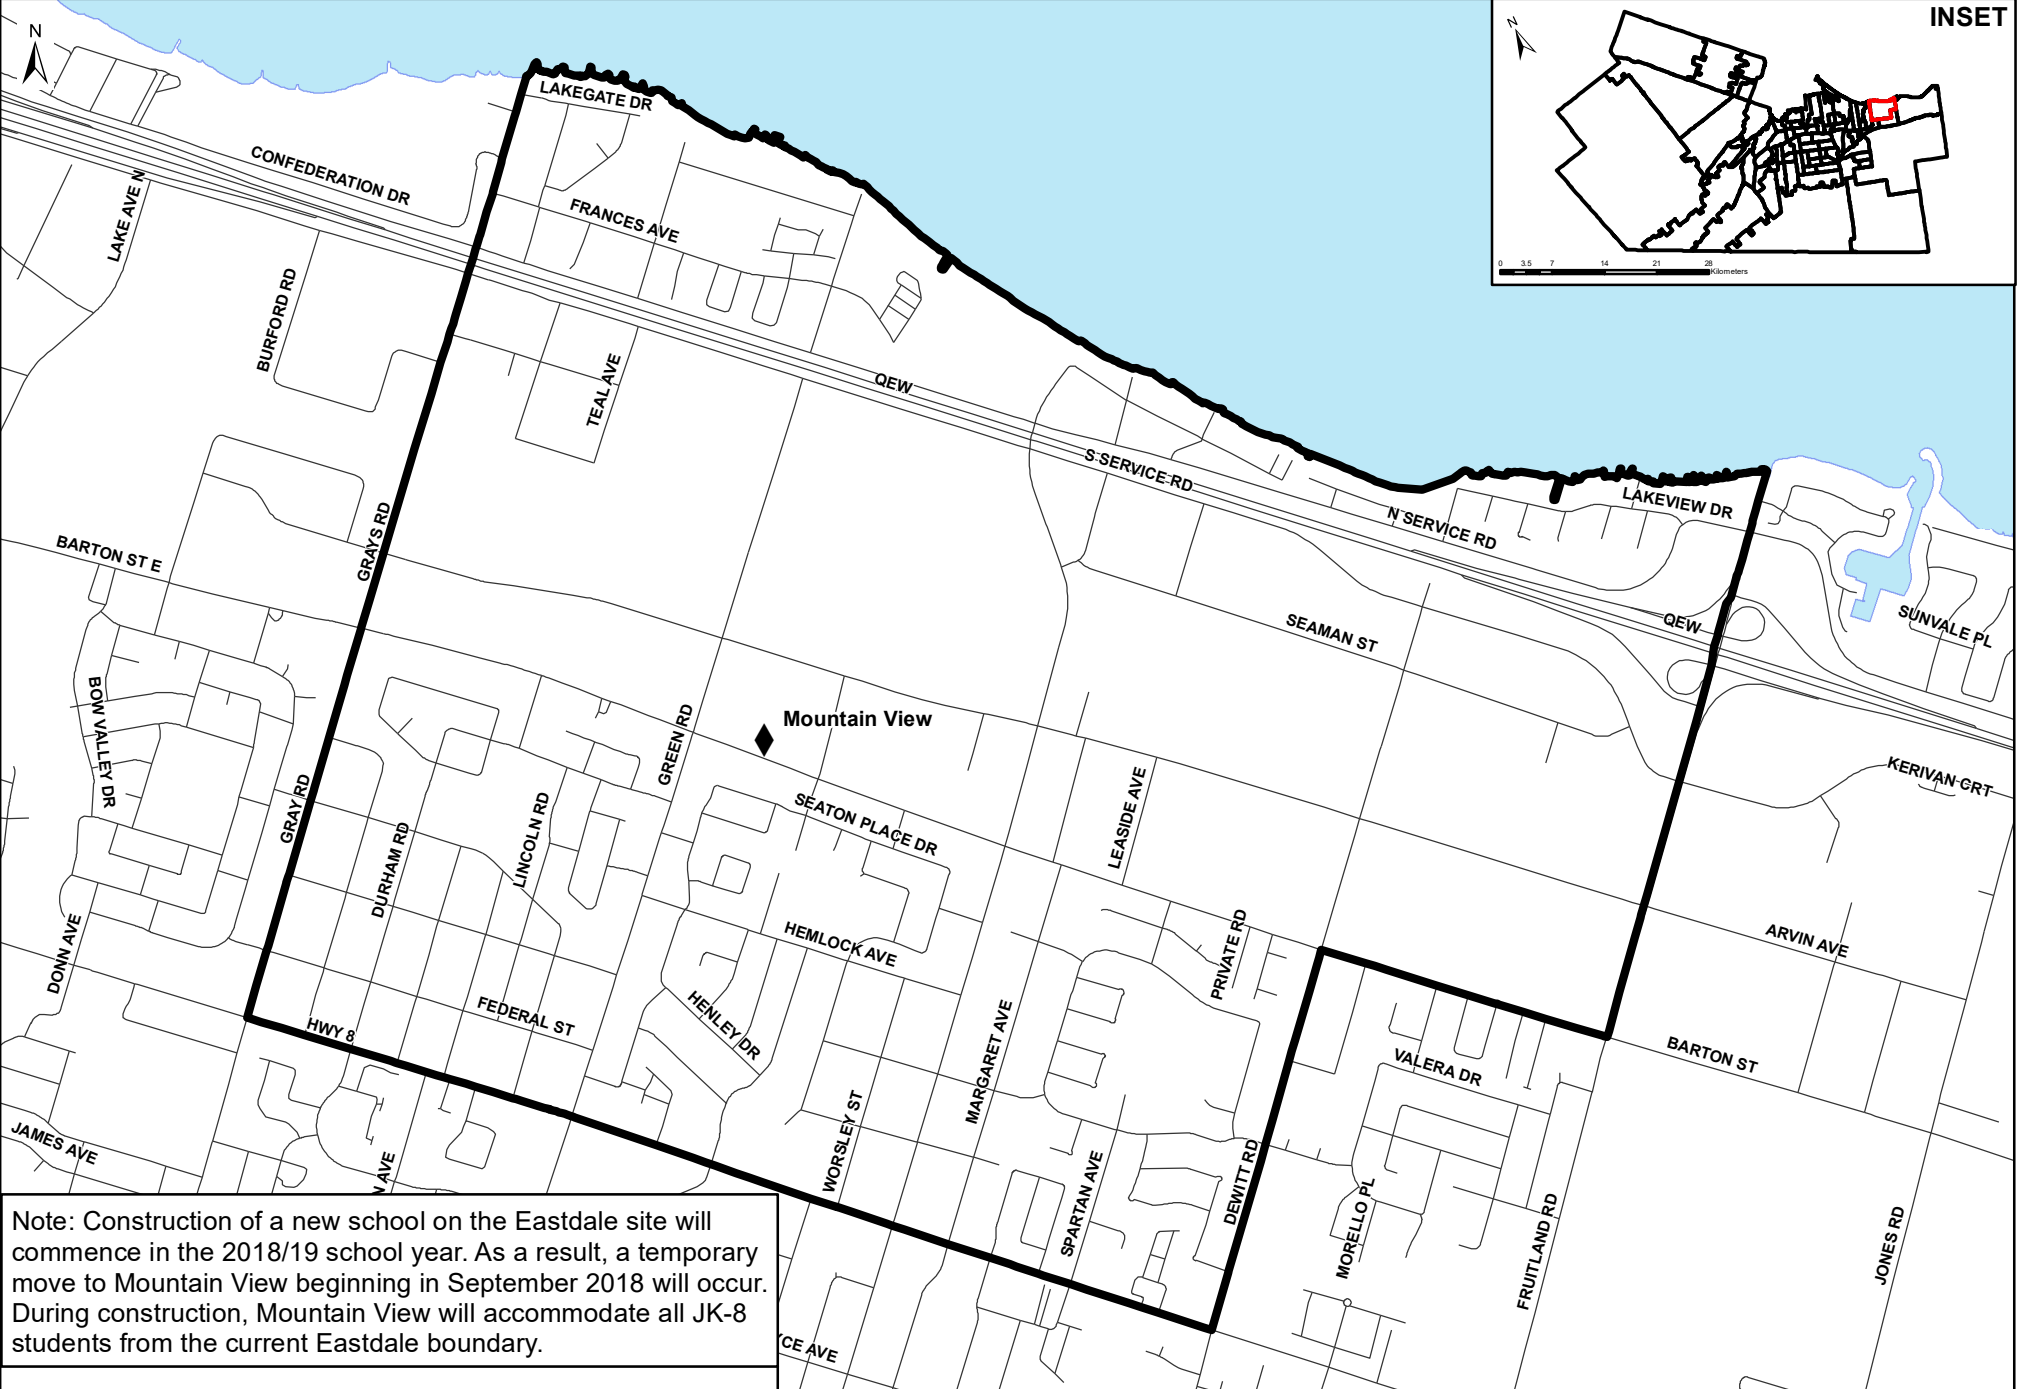

# Mountain View Boundary

Grades JK- 8

INSET

Note: Construction of a new school on the Eastdale site will commence in the 2018/19 school year. As a result, a temporary move to Mountain View beginning in September 2018 will occur. During construction, Mountain View will accommodate all JK-8 students from the current Eastdale boundary.

◆ Elementary School    □ JK- 8 Boundary