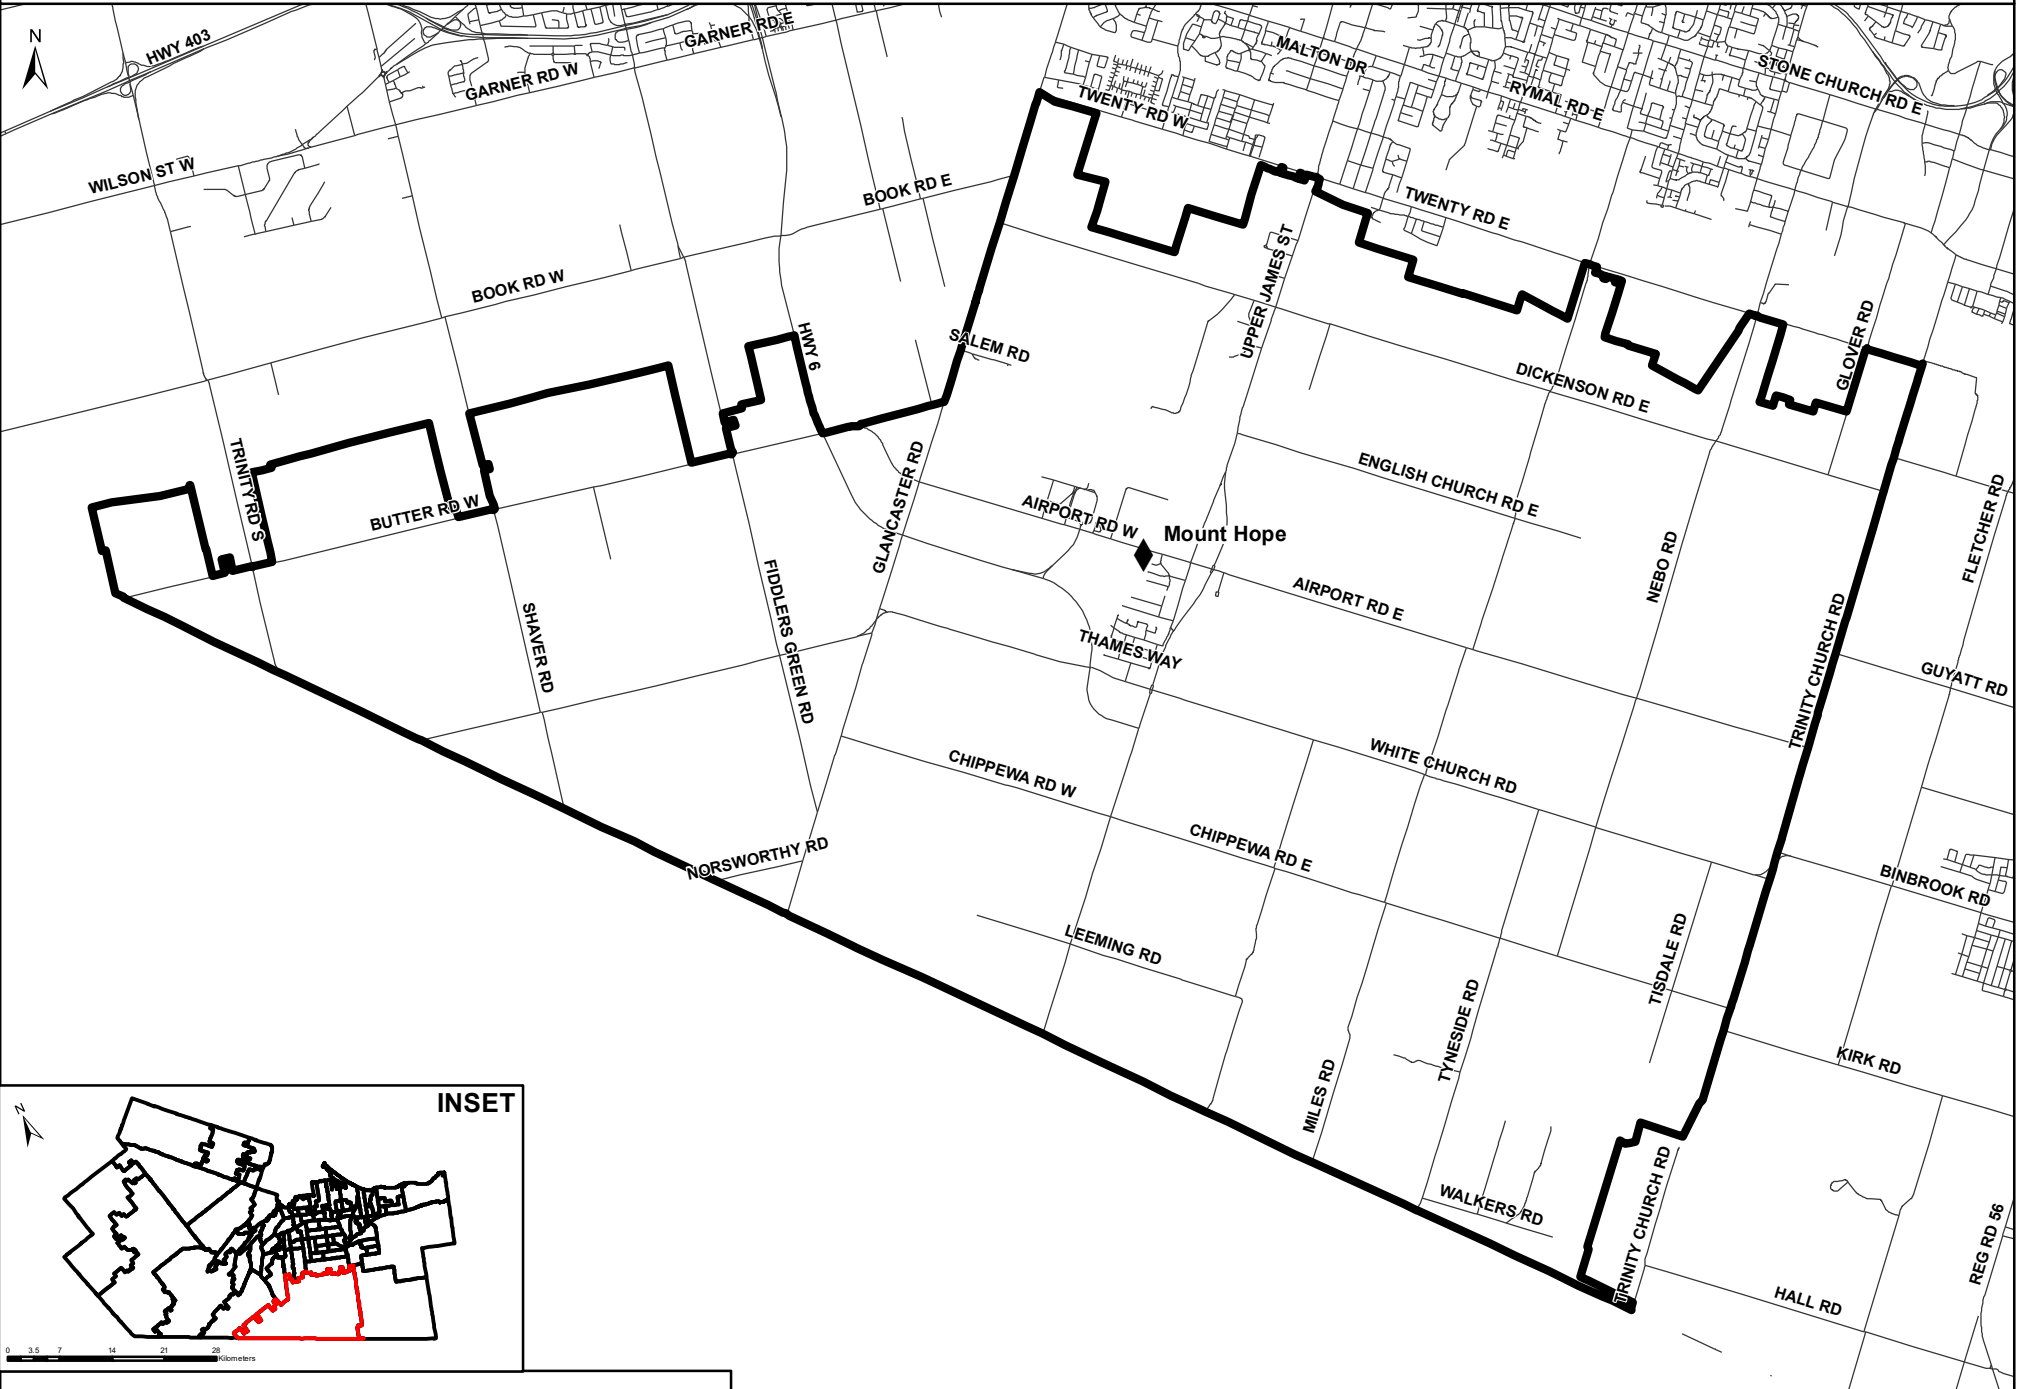

Mount Hope Boundary

Grades JK- 8

◆ Elementary School
▭ JK- 8 Boundary