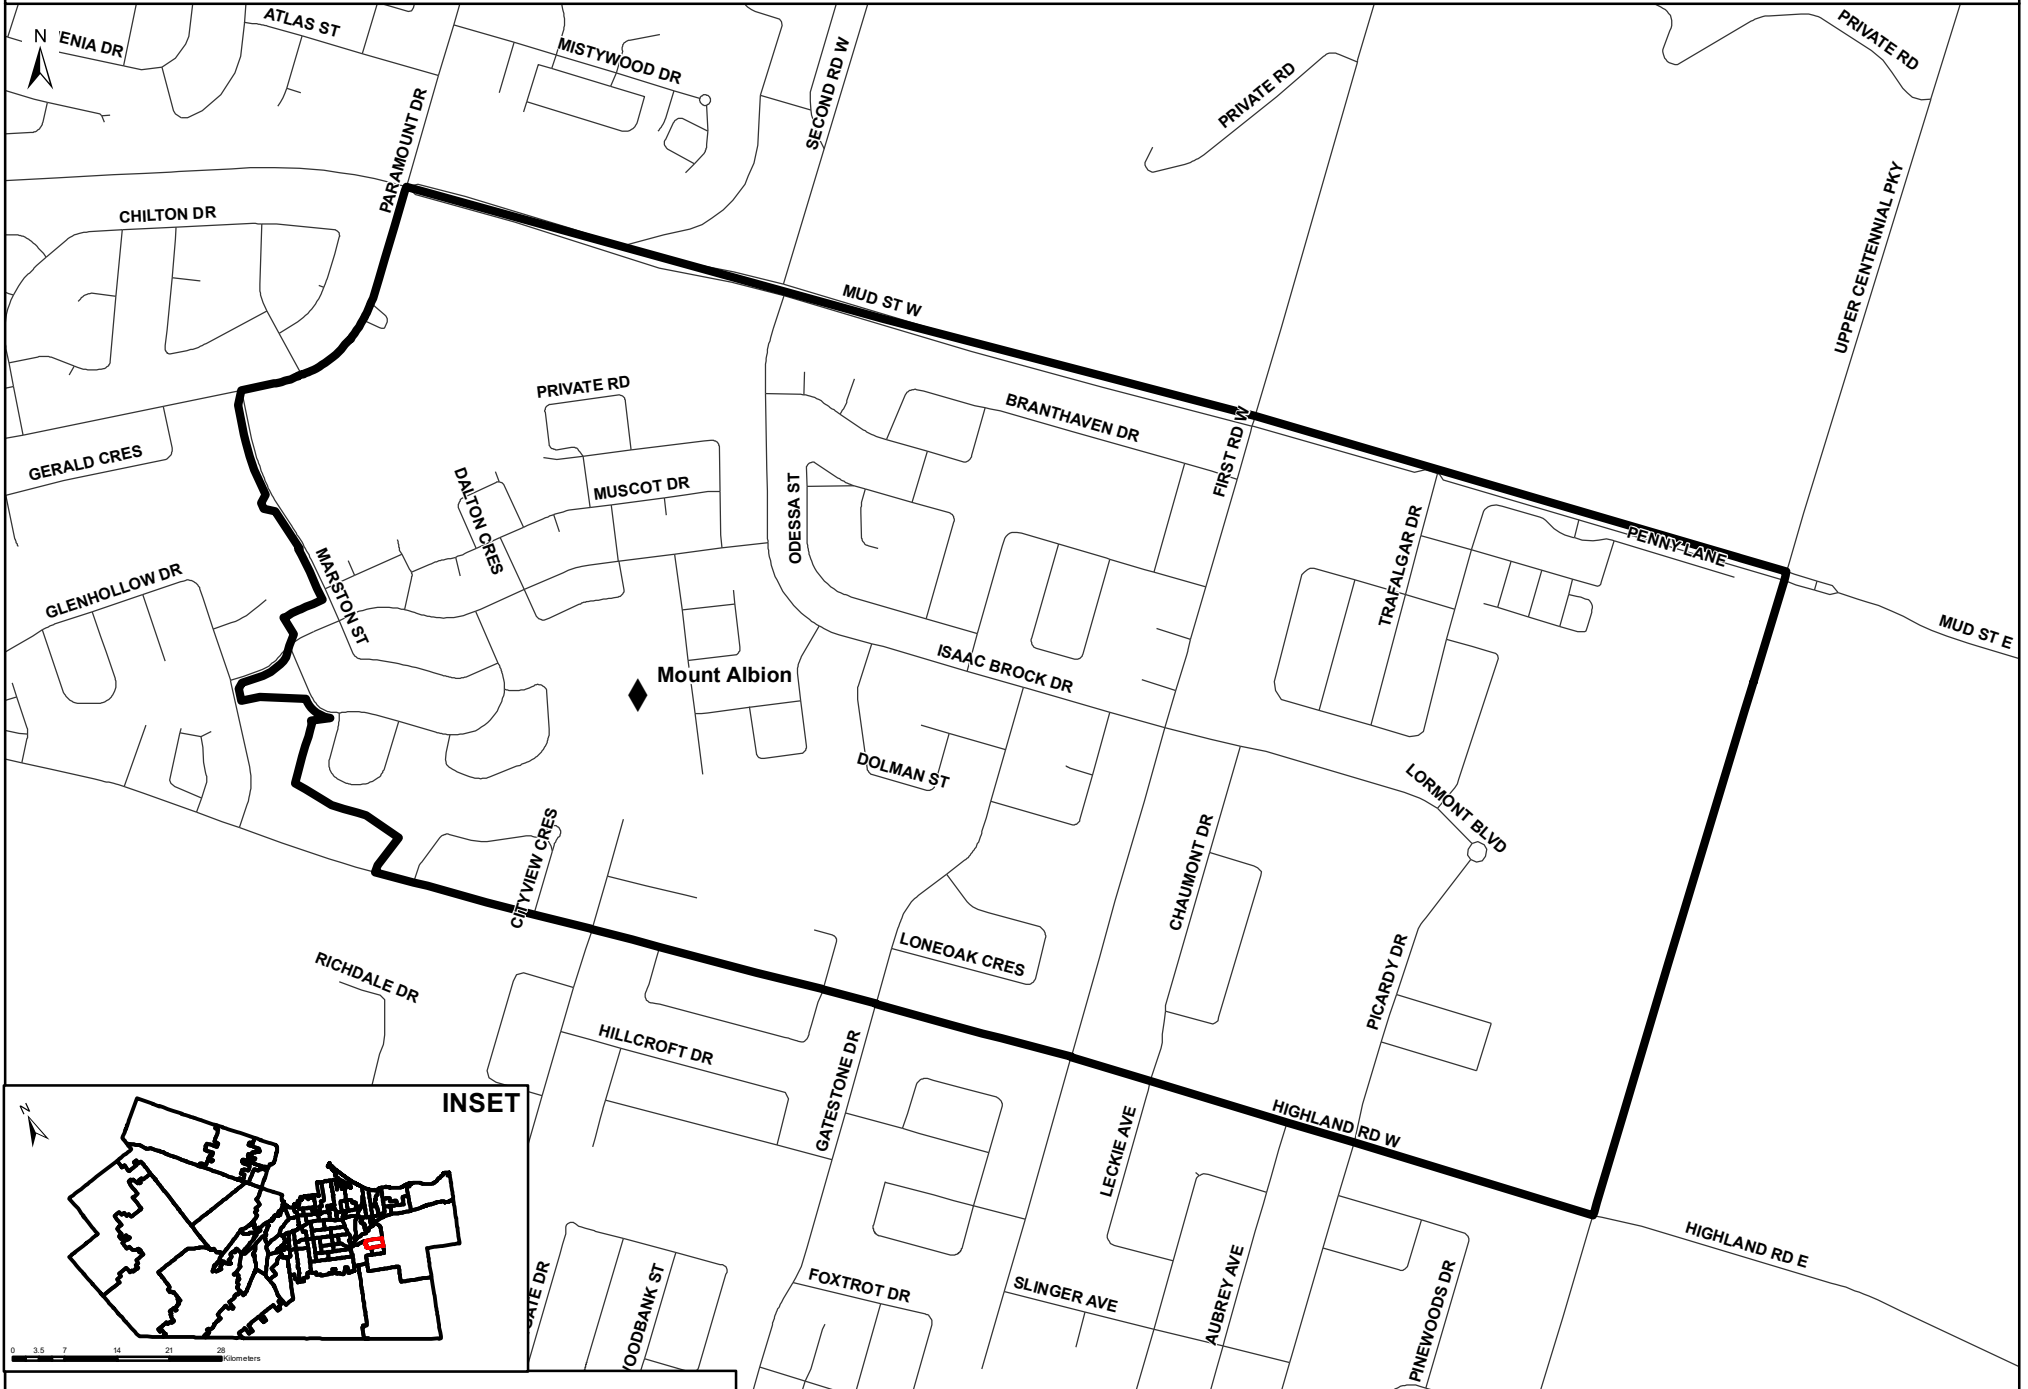

Mount Albion Boundary

Grades JK- 8

Elementary
 JK- 8 Boundary