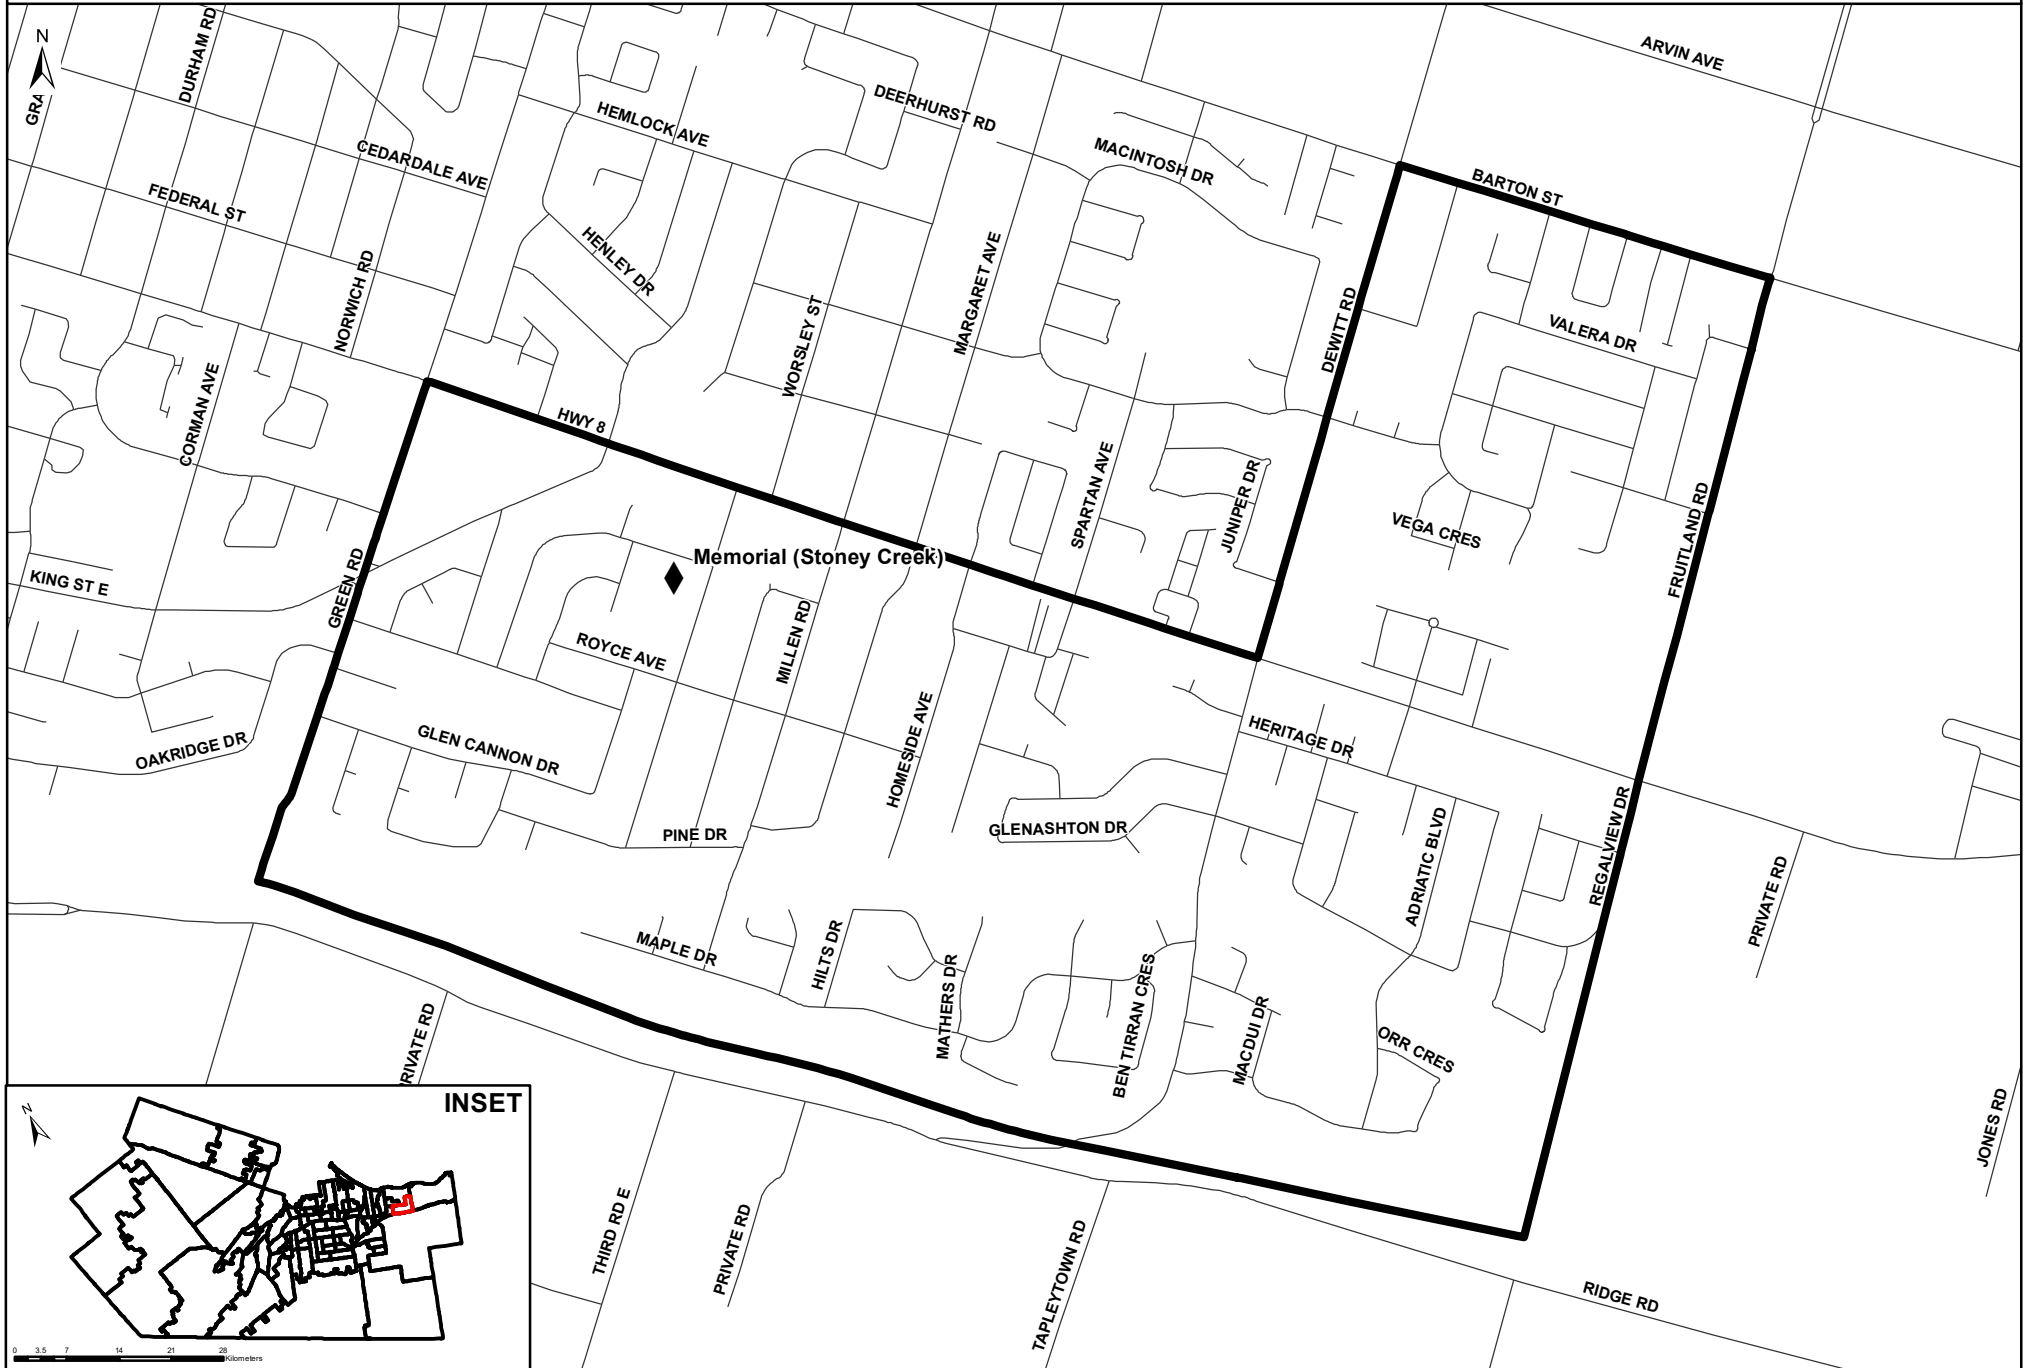

Memorial (Stoney Creek) Boundary

Grades JK- 8

◆ Elementary □ JK- 8 Boundary