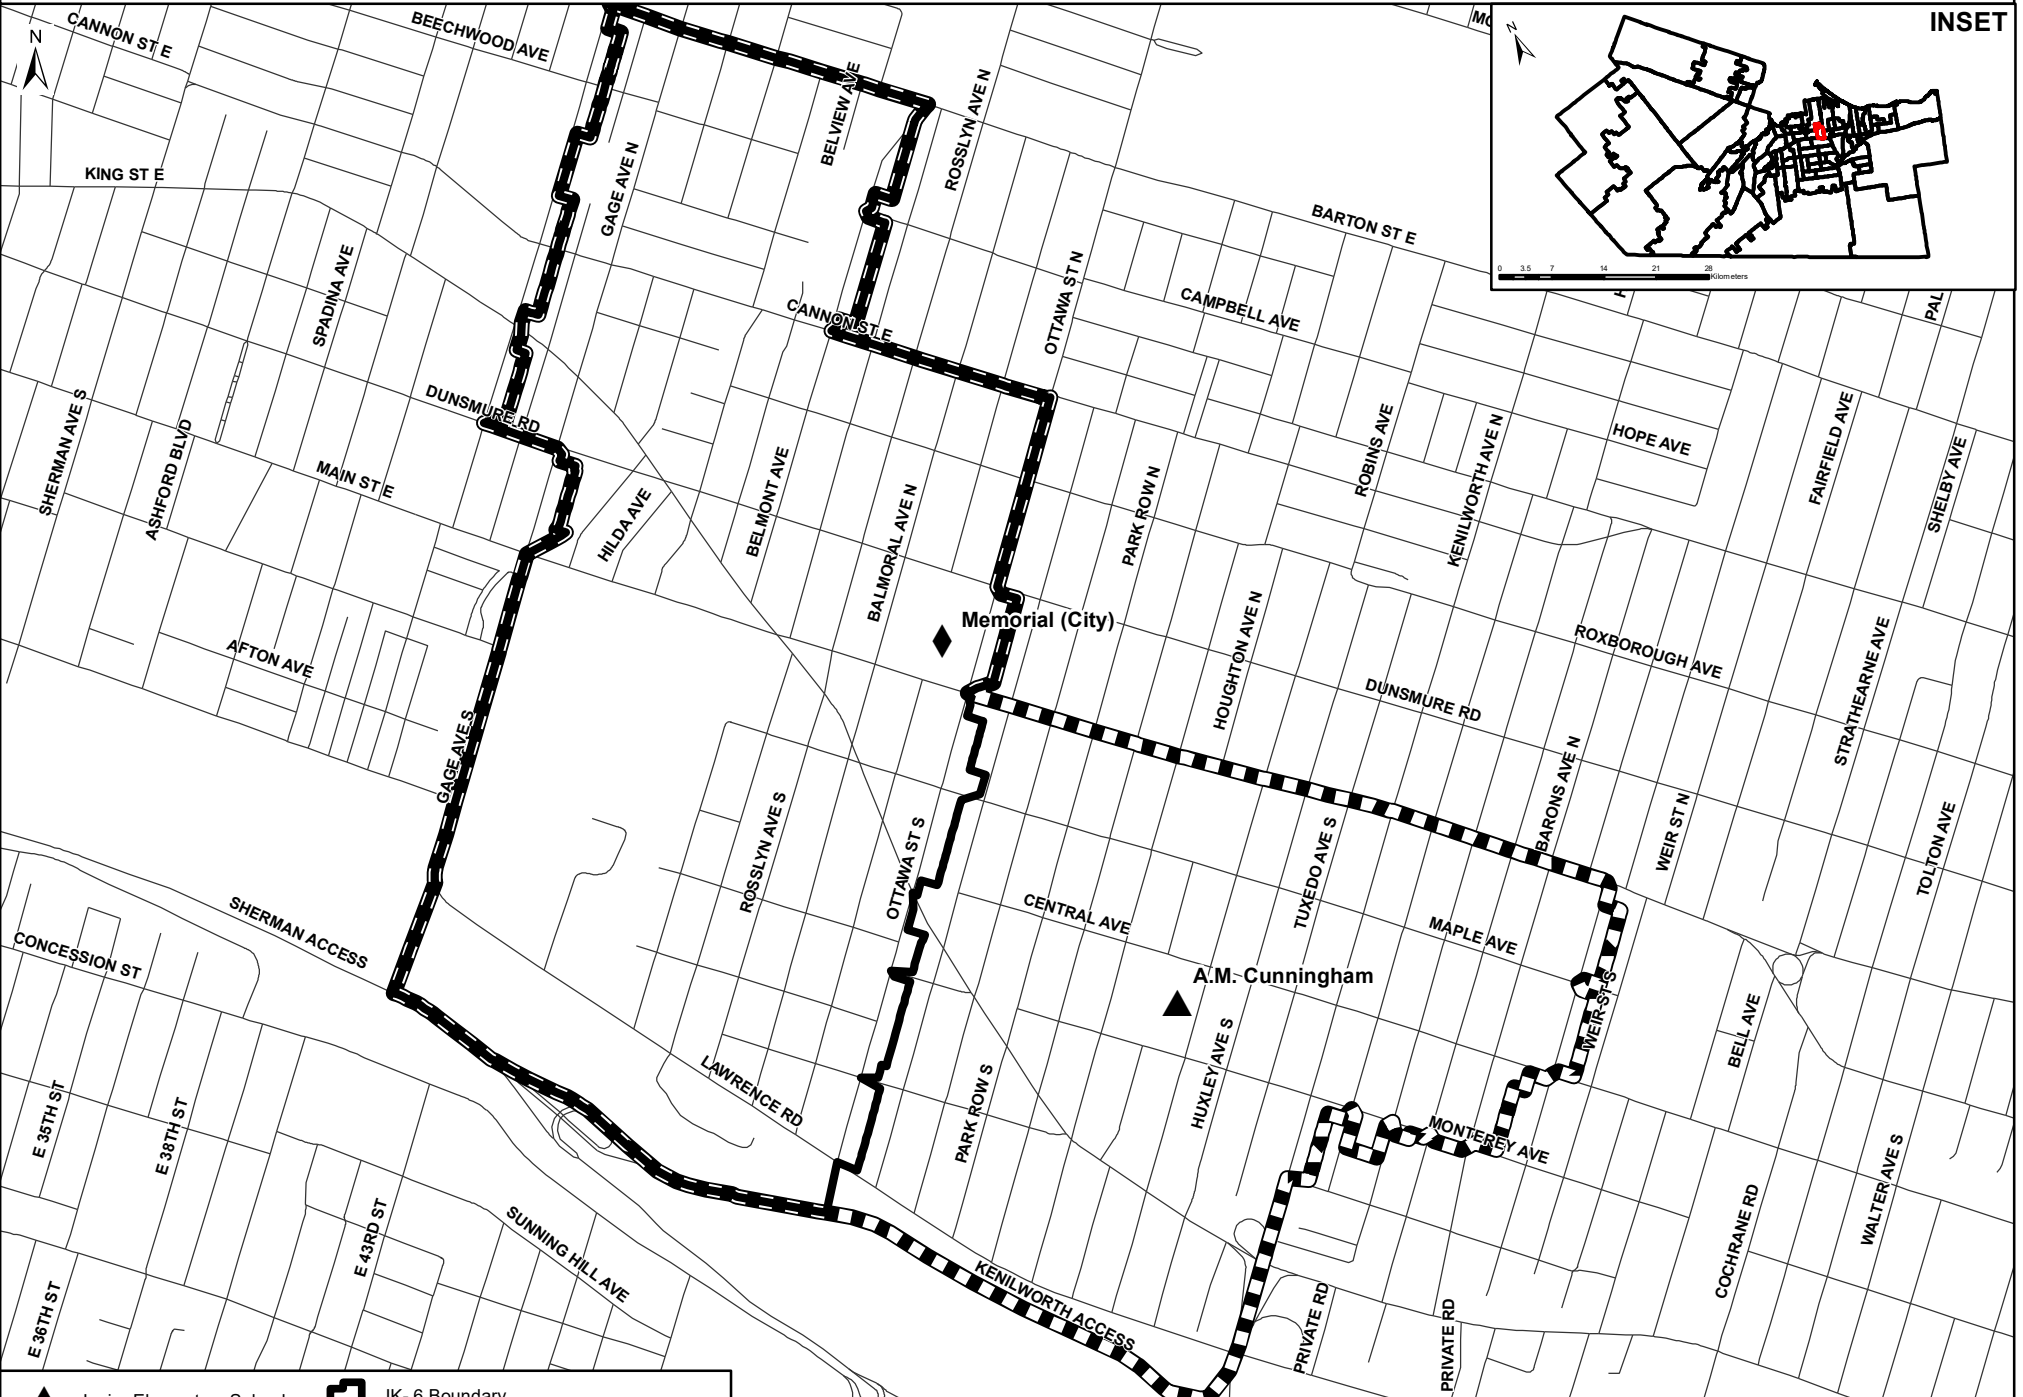

Memorial (City) Boundary

Grades JK- 8

INSET

	Junior Elementary School		JK- 6 Boundary
	Elementary School		7- 8 Boundary