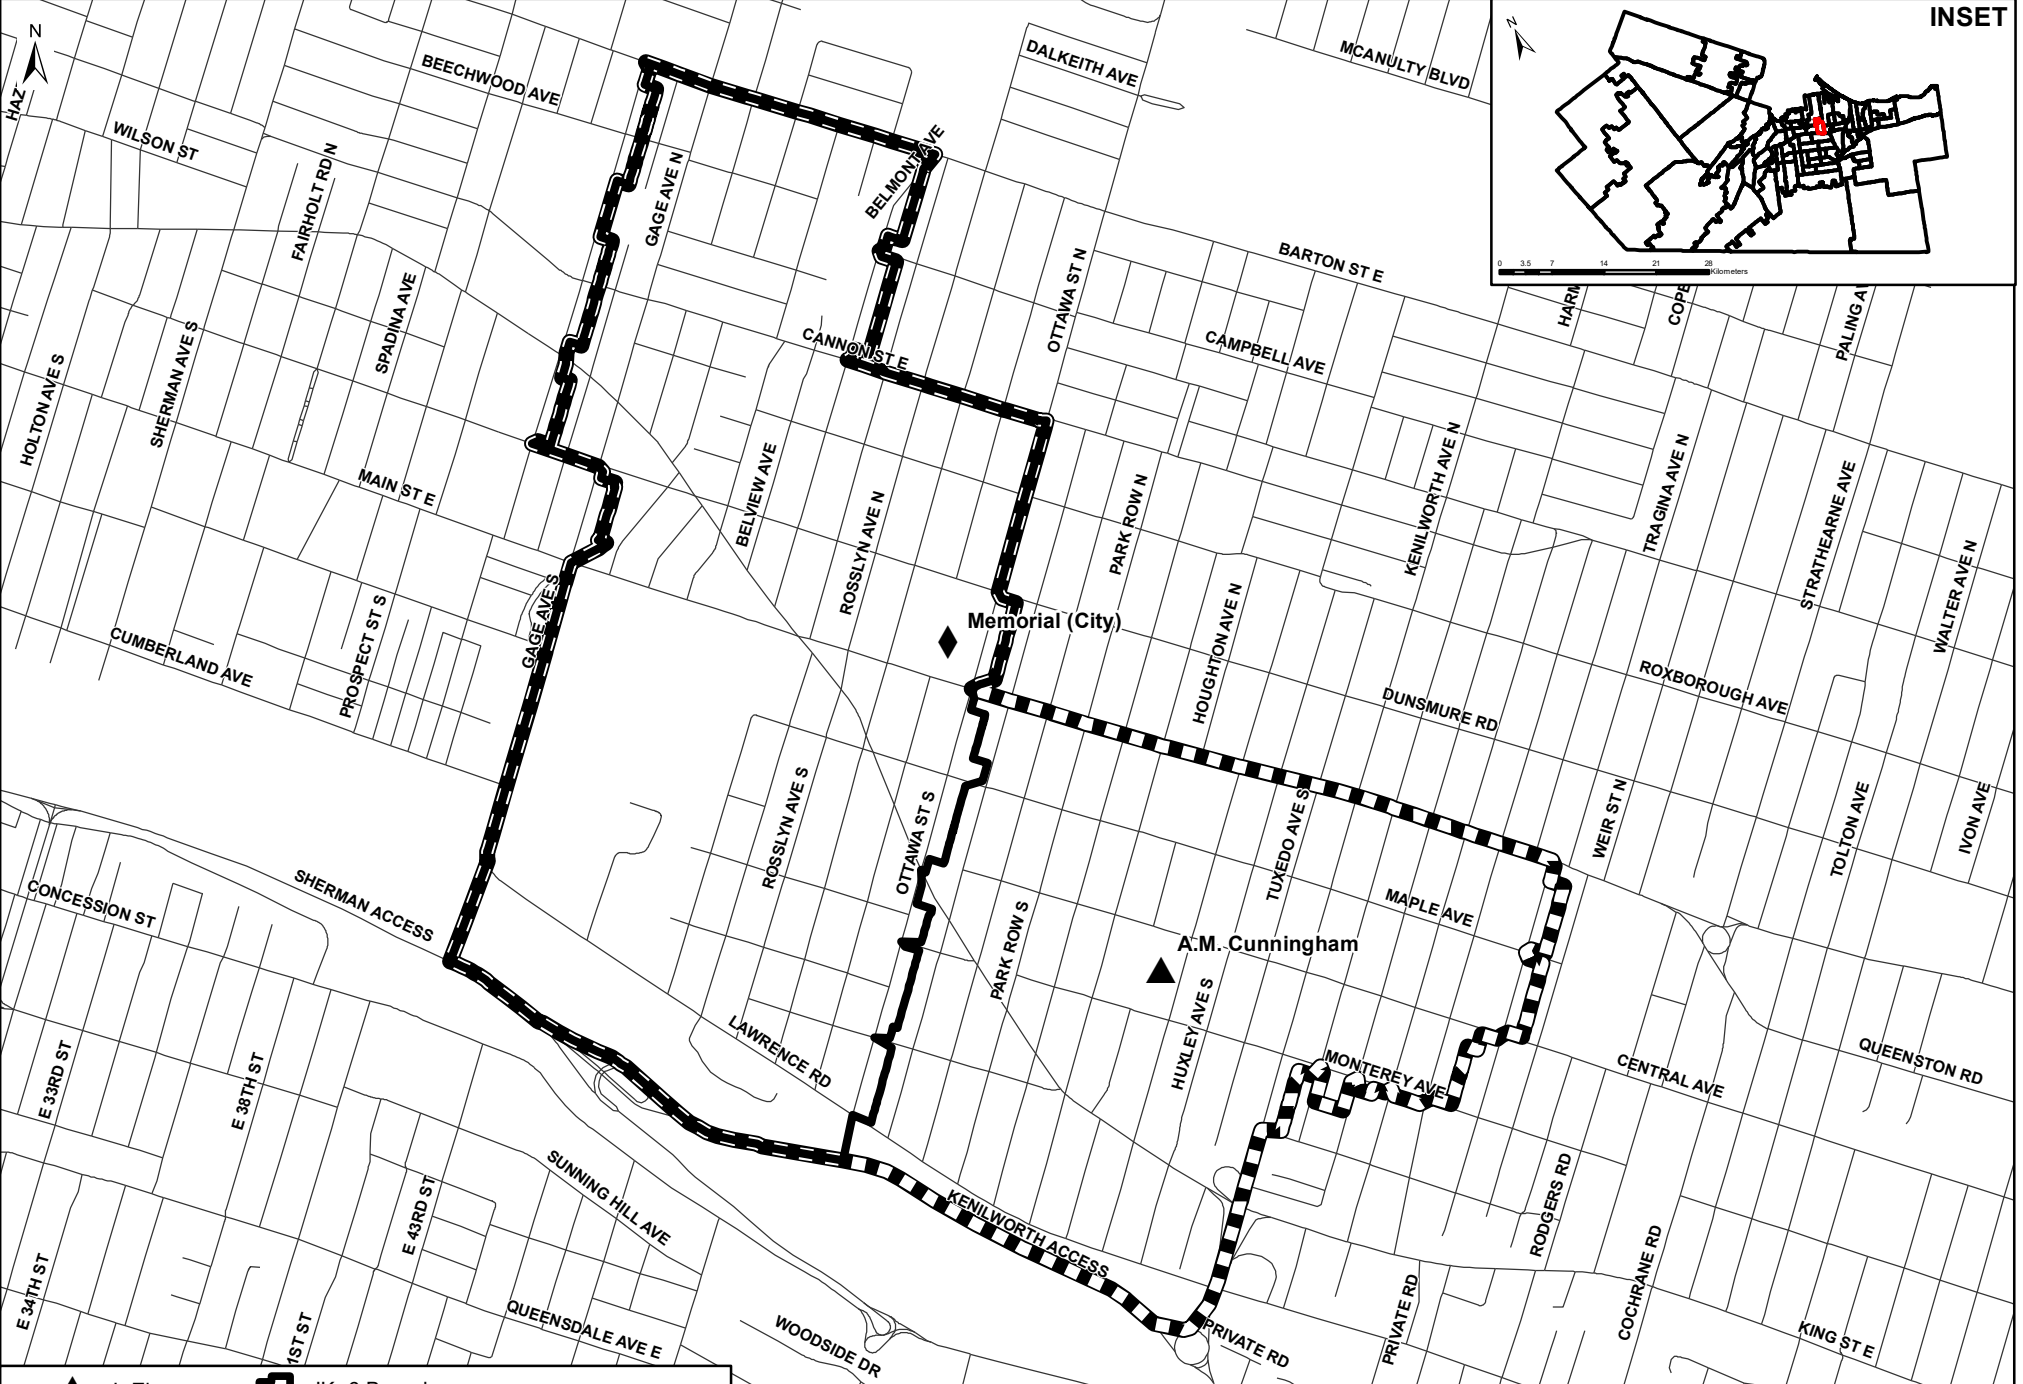

Memorial (City) Boundary

Grades JK- 8

INSET

▲	Jr Elem	▣	JK- 6 Boundary
◆	Elementary	▣	7- 8 Boundary