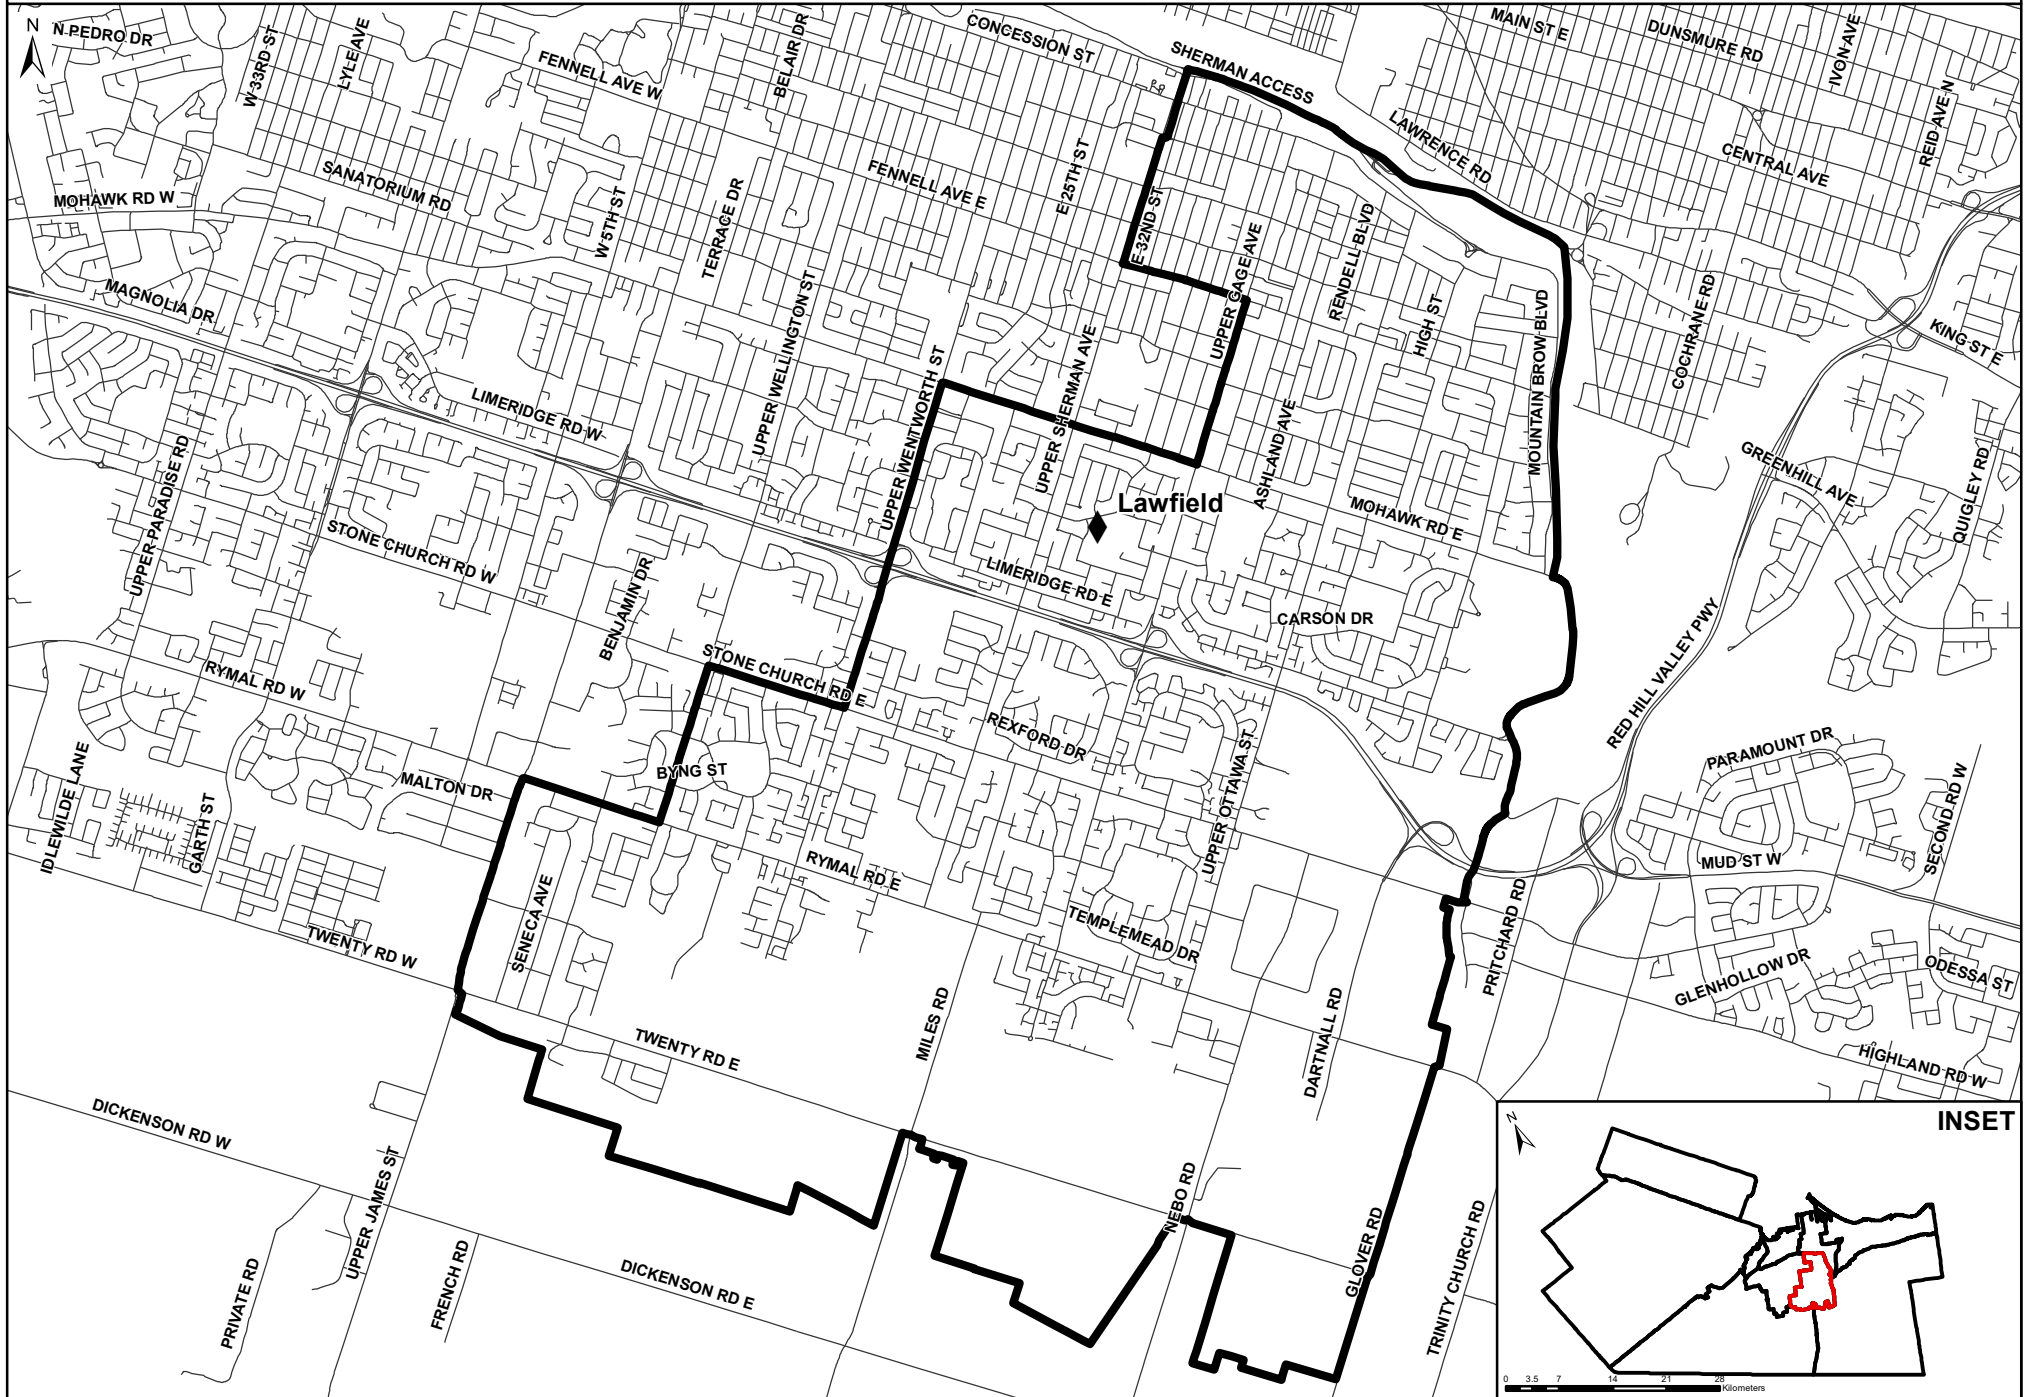

# Lawfield FI Boundary

## French Immersion Grades 1 to 8

◆ Elementary School

**INSET**

0 3.5 7 14 21 28 Kilometers

Hamilton- Wentworth District School Board  
Planning and Accommodation 2018