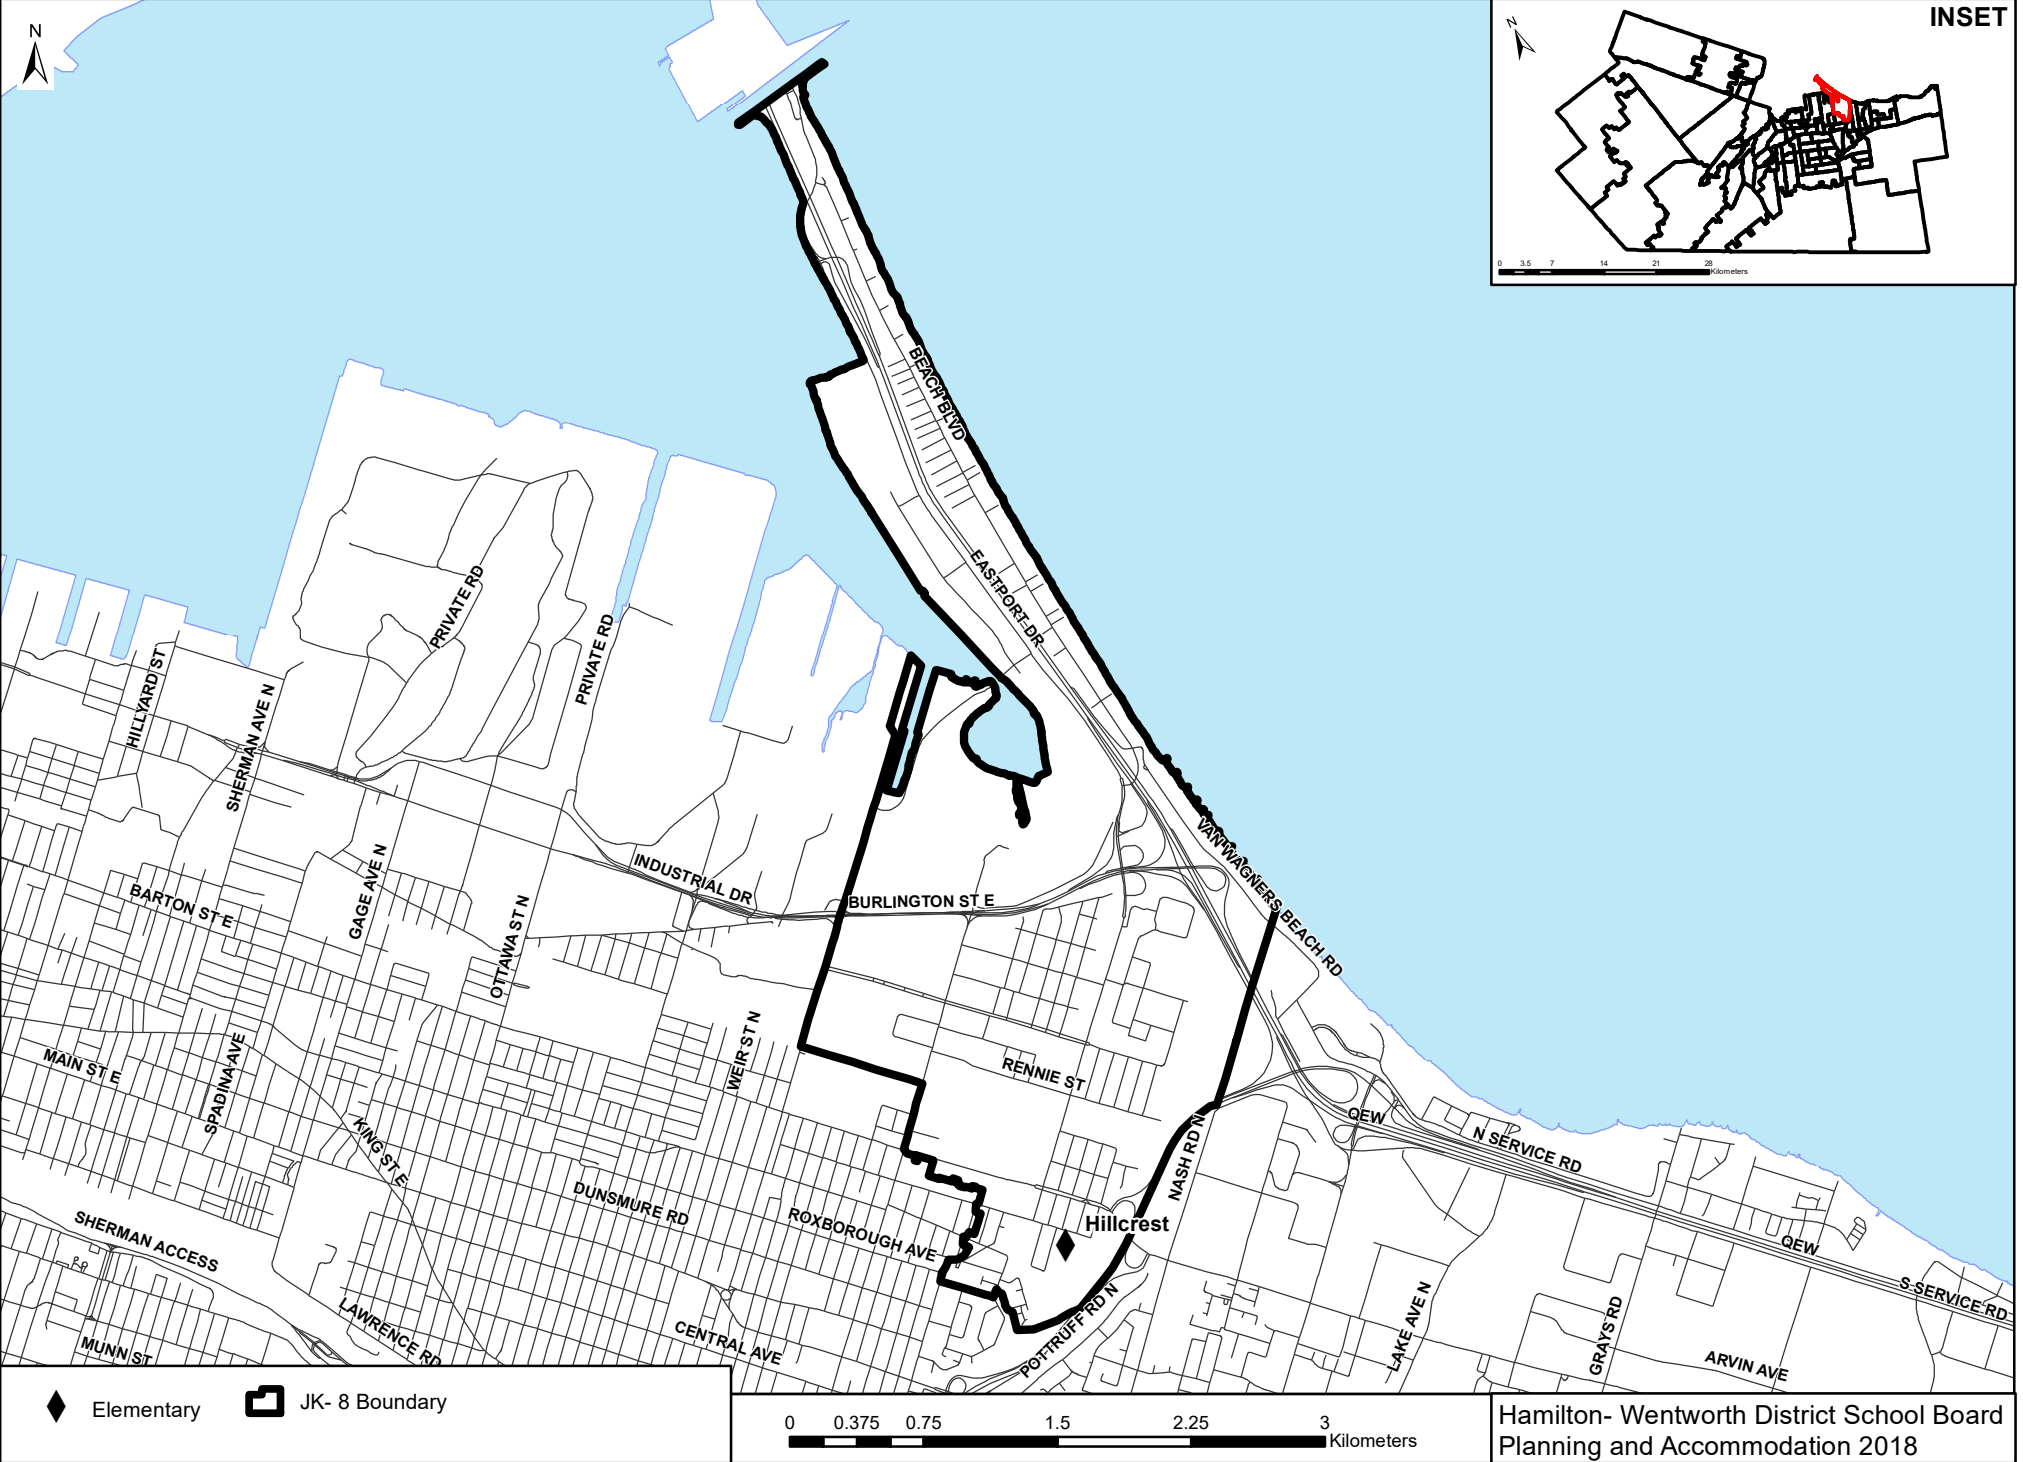

Hillcrest Boundary

Grades JK- 8

INSET

◆ Elementary □ JK- 8 Boundary

0 0.375 0.75 1.5 2.25 3 Kilometers