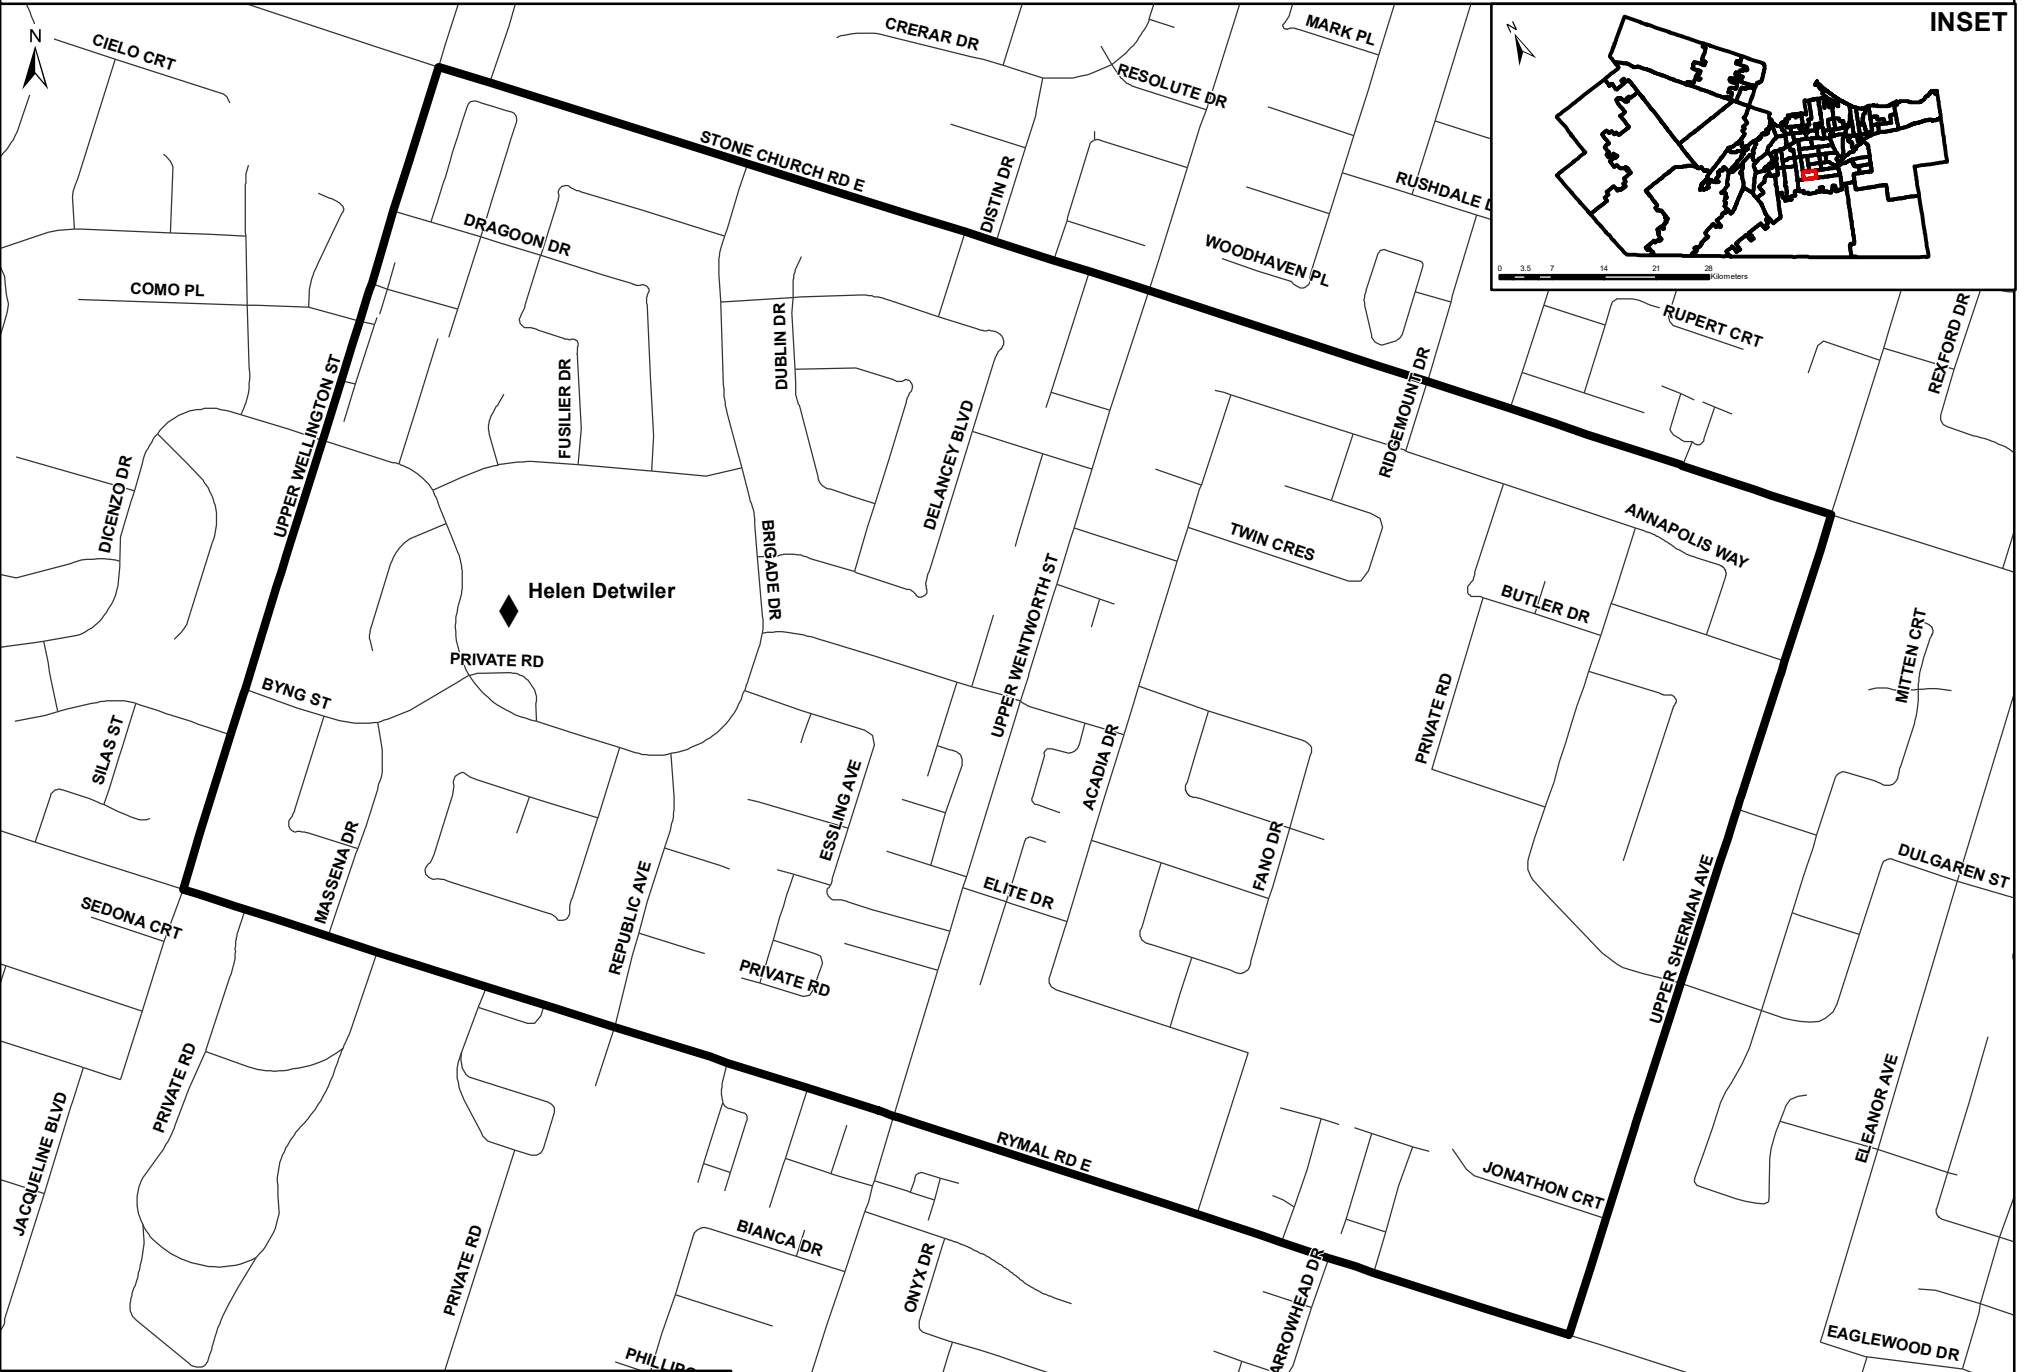

Helen Detwiler Boundary

Grades JK- 8

INSET

◆ Elementary □ JK- 8 Boundary