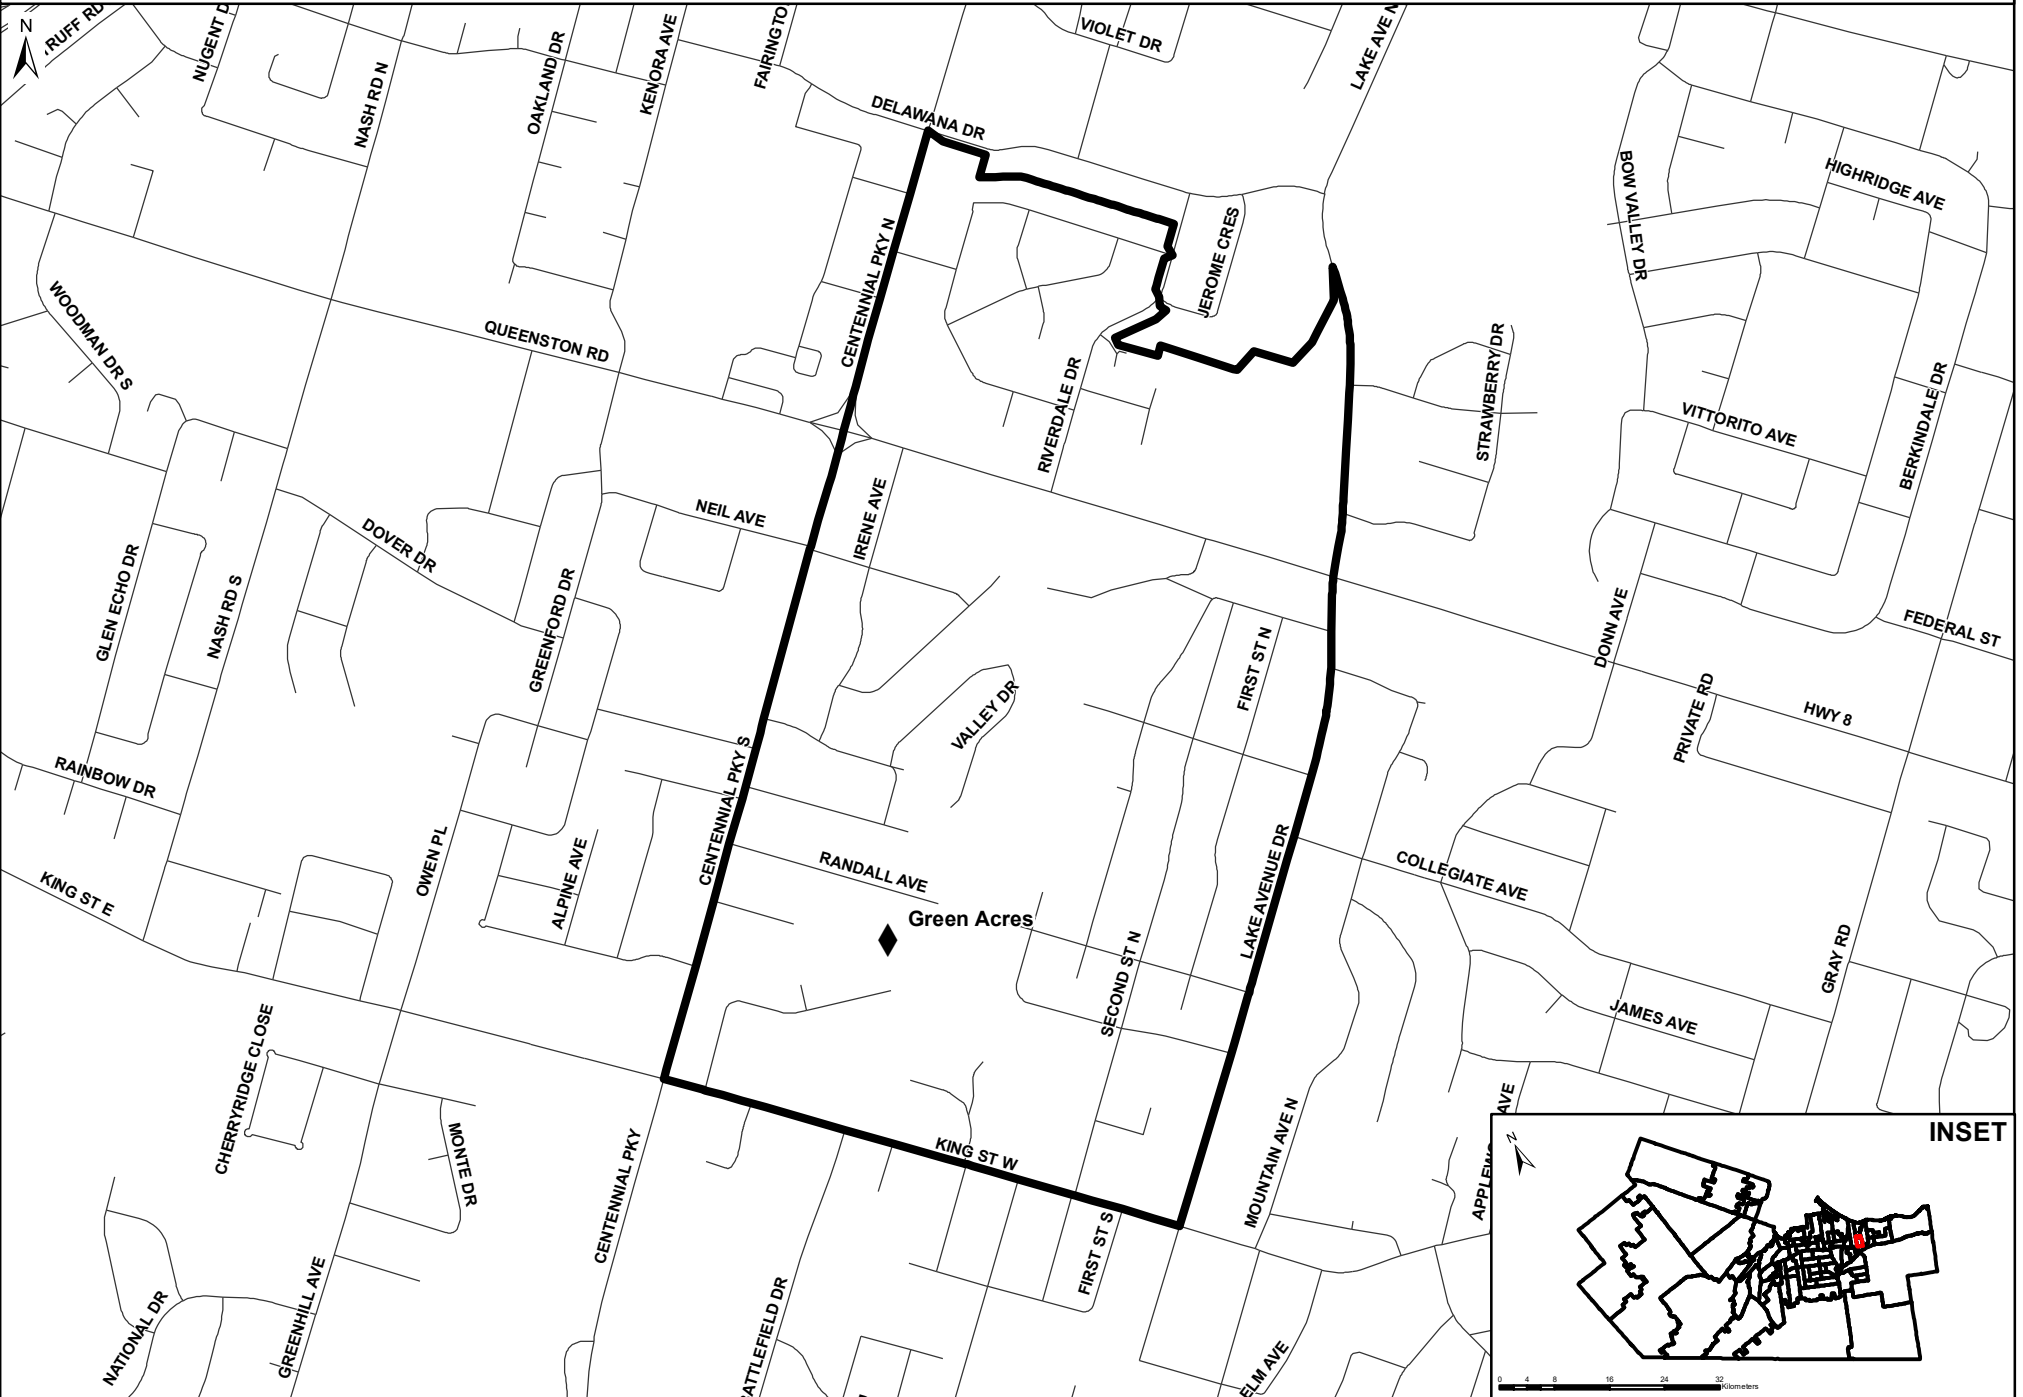

# Green Acres Boundary

Grades JK- 8

◆ Elementary