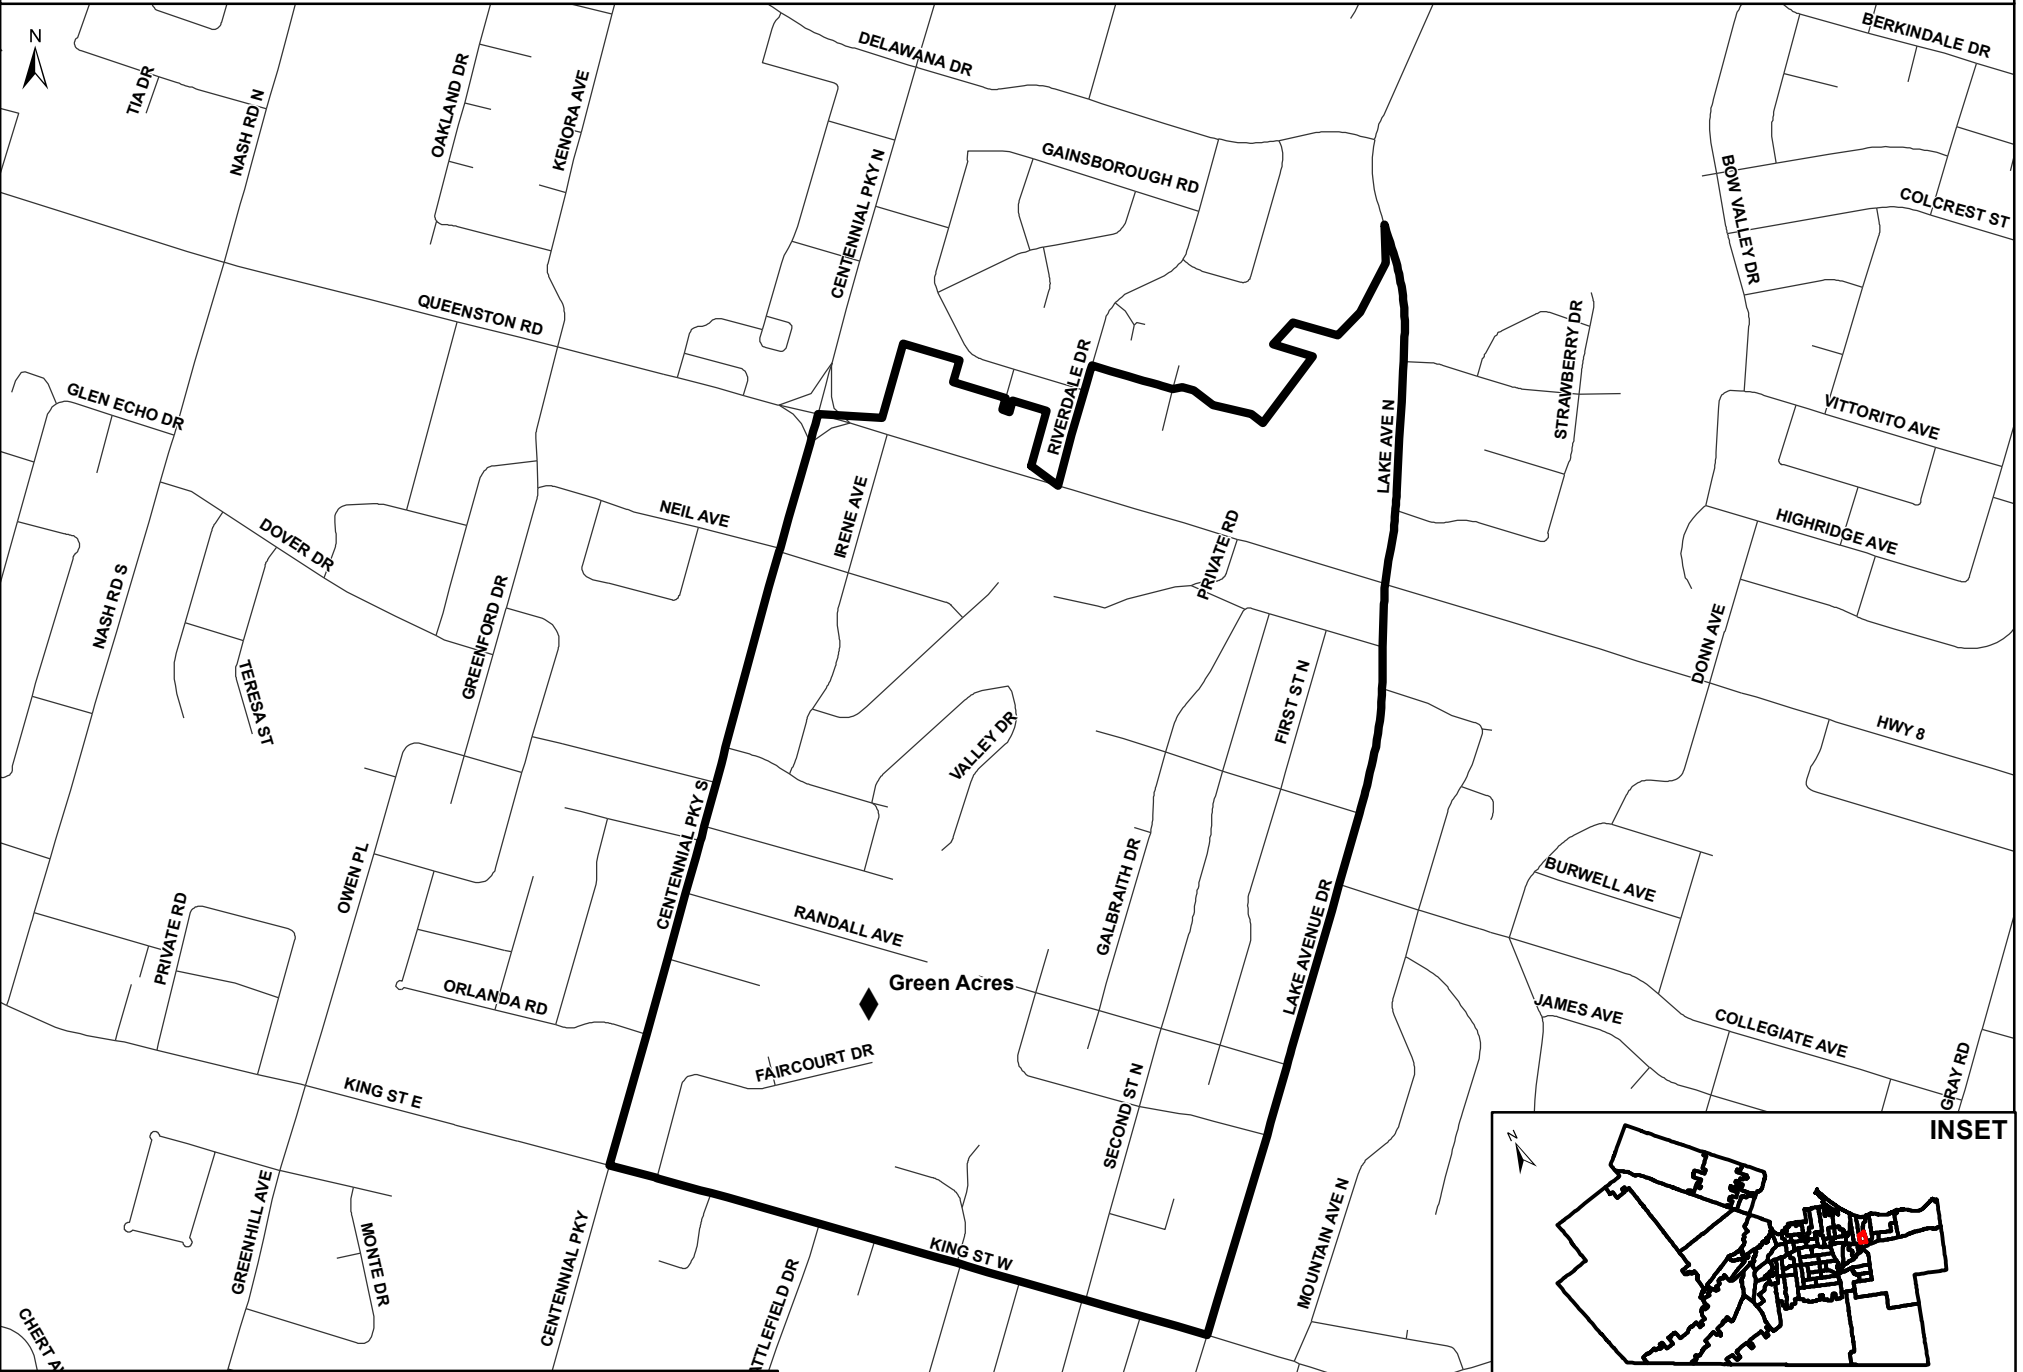

Green Acres Boundary

Grades JK- 8

◆ Elementary School □ JK- 8 Boundary