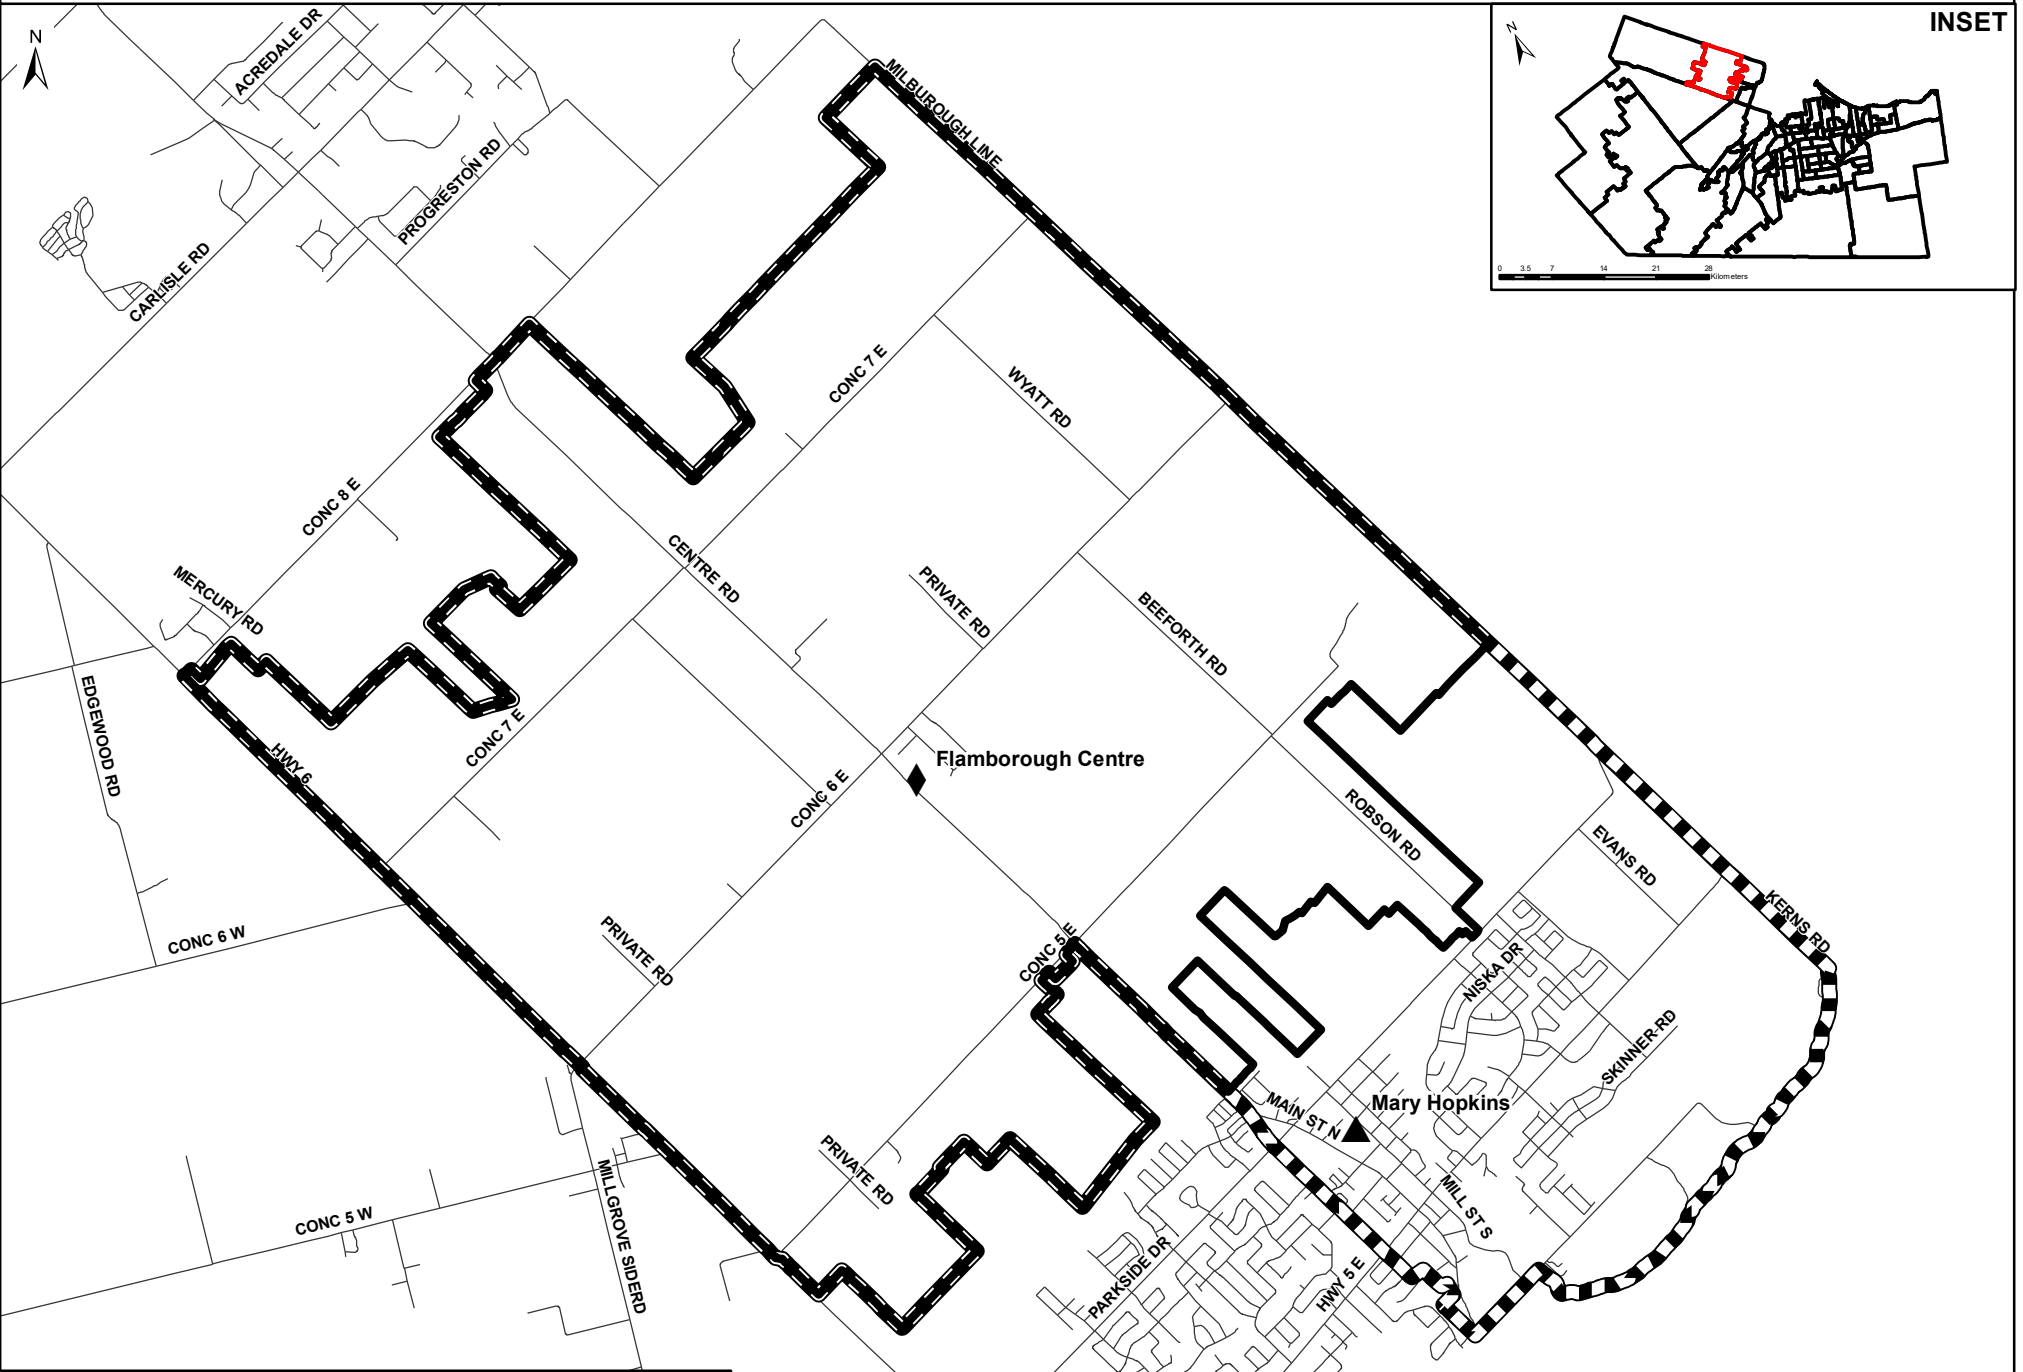

Flamborough Centre Boundary

Grades JK- 8

INSET

▲ Junior Elementary School	JK- 6 Boundary
◆ Elementary School	7- 8 Boundary