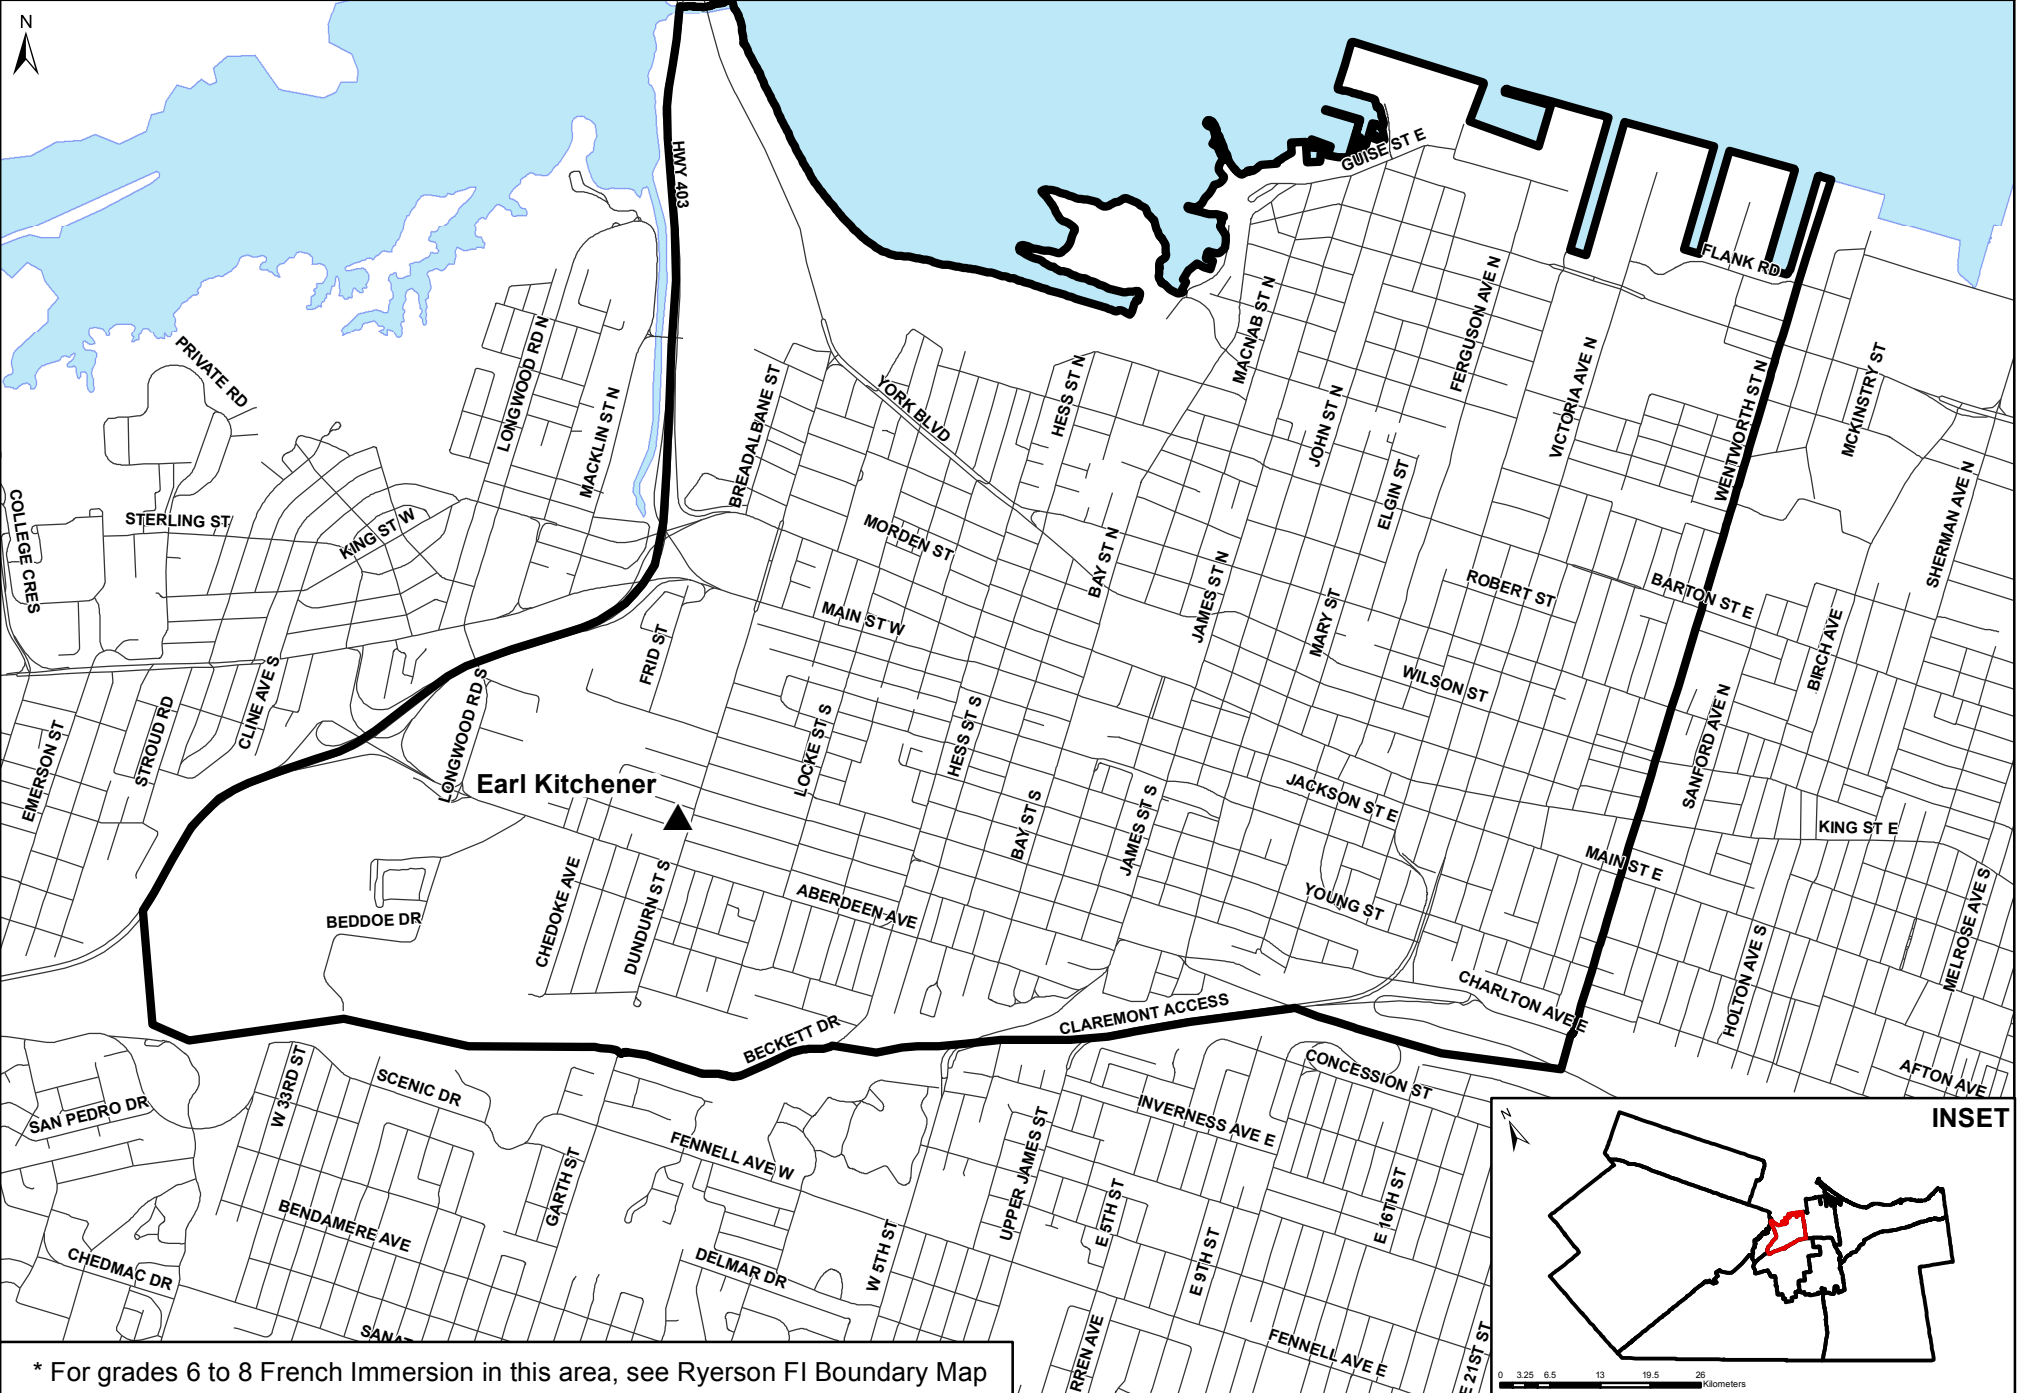

Earl Kitchener FI Boundary

French Immersion Grades 1 to 5

* For grades 6 to 8 French Immersion in this area, see Ryerson FI Boundary Map