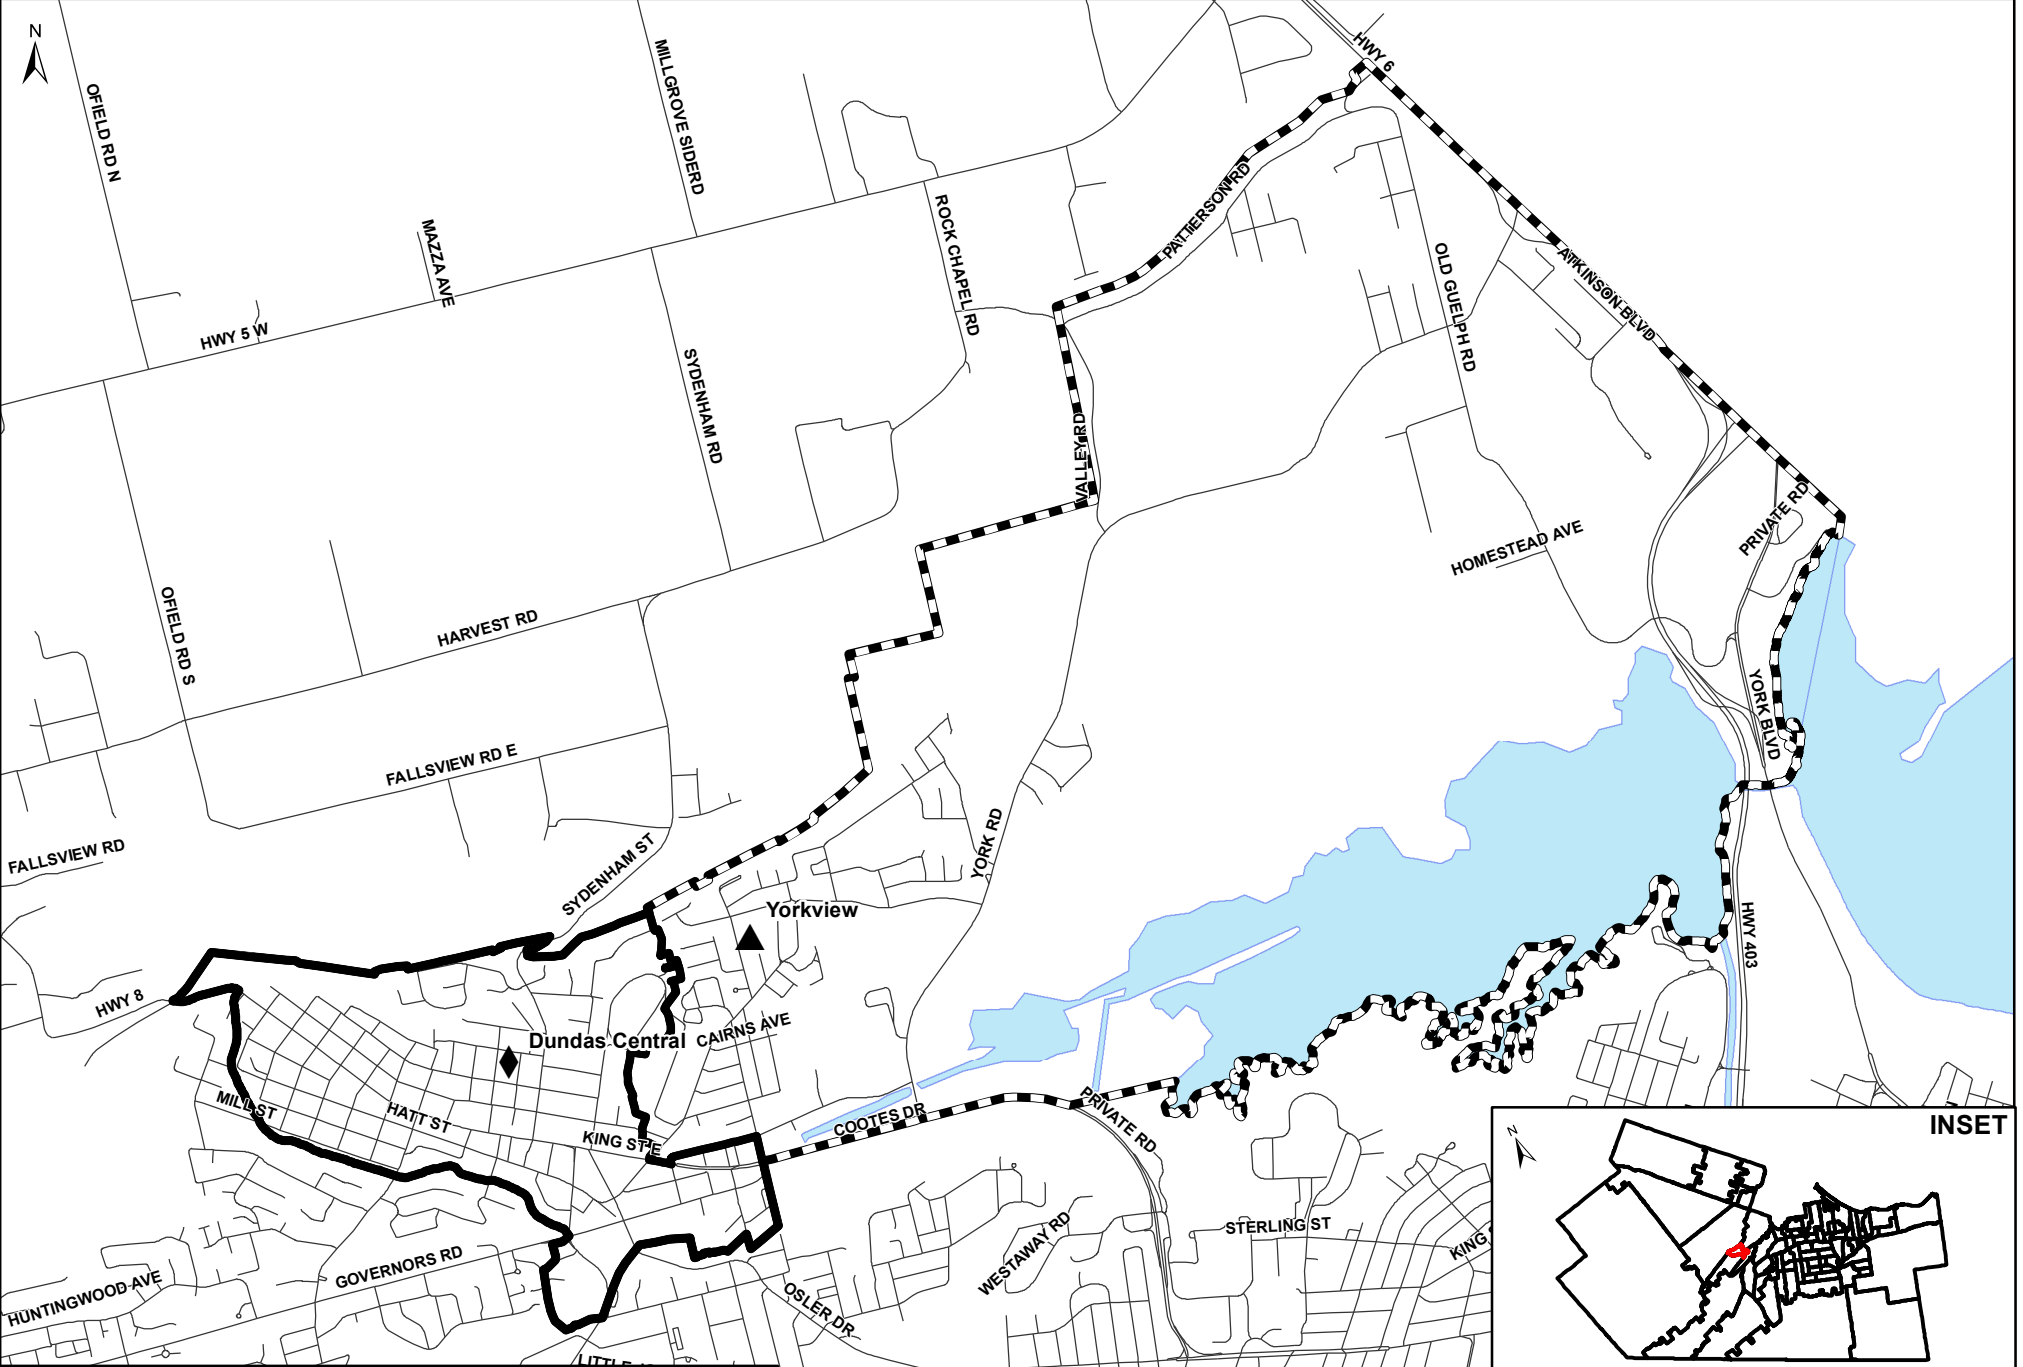

Dundas Central Boundary

Grades JK- 8

- ▲ Jr Elementary School
- ◆ Elementary School
- ▭ JK- 6 Boundary
- ▨ 7- 8 Boundary