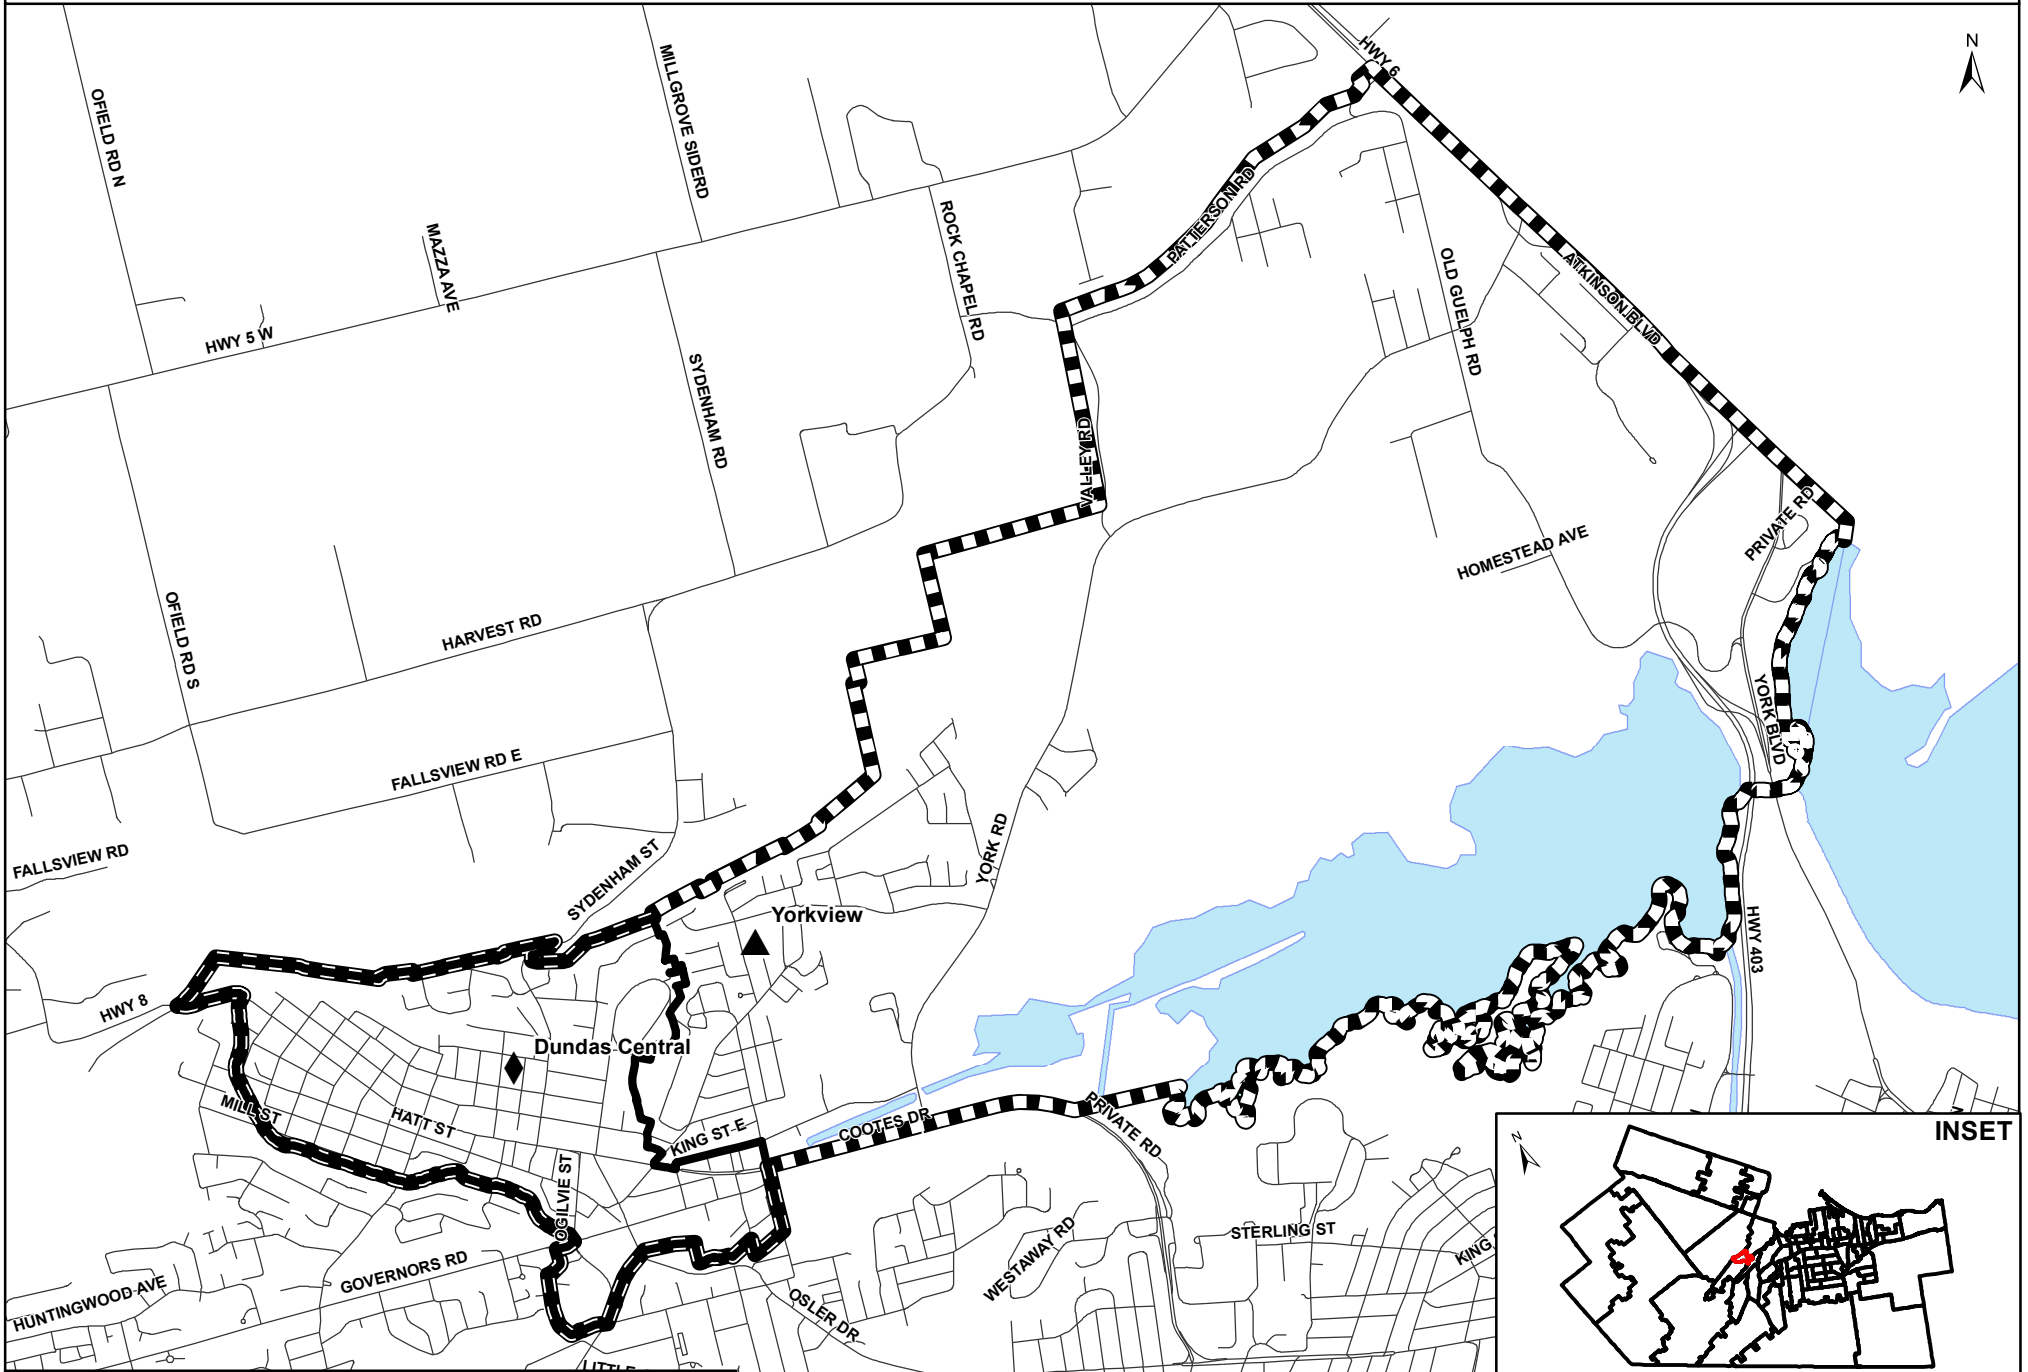

# Dundas Central Boundary

Grades JK- 8

- ▲ Junior Elementary School
- ◆ Elementary School
- ▭ JK- 6 Boundary
- ▨ 7- 8 Boundary