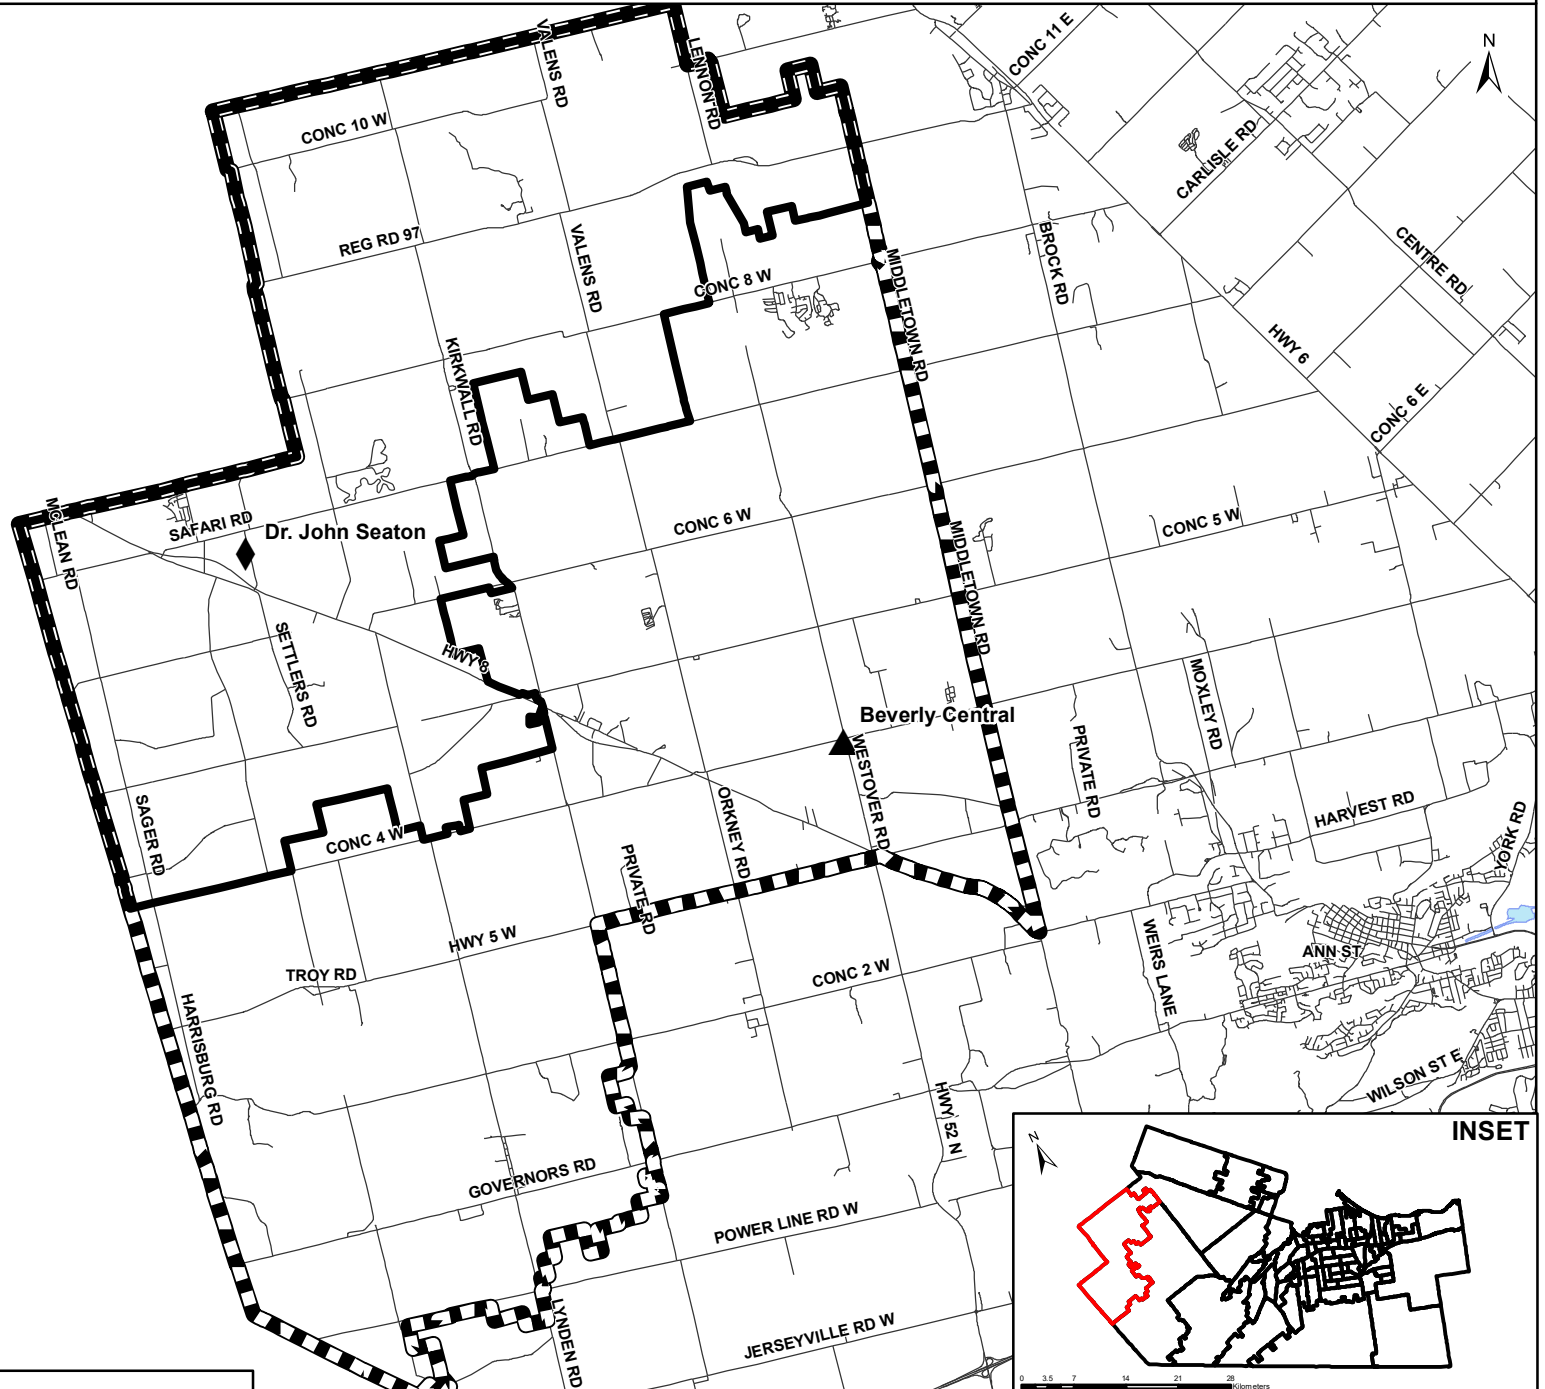

Dr. John Seaton Boundary

Grades JK- 8

▲ Junior Elementary School	▬ JK- 6 Boundary
◆ Elementary School	▬ 7- 8 Boundary