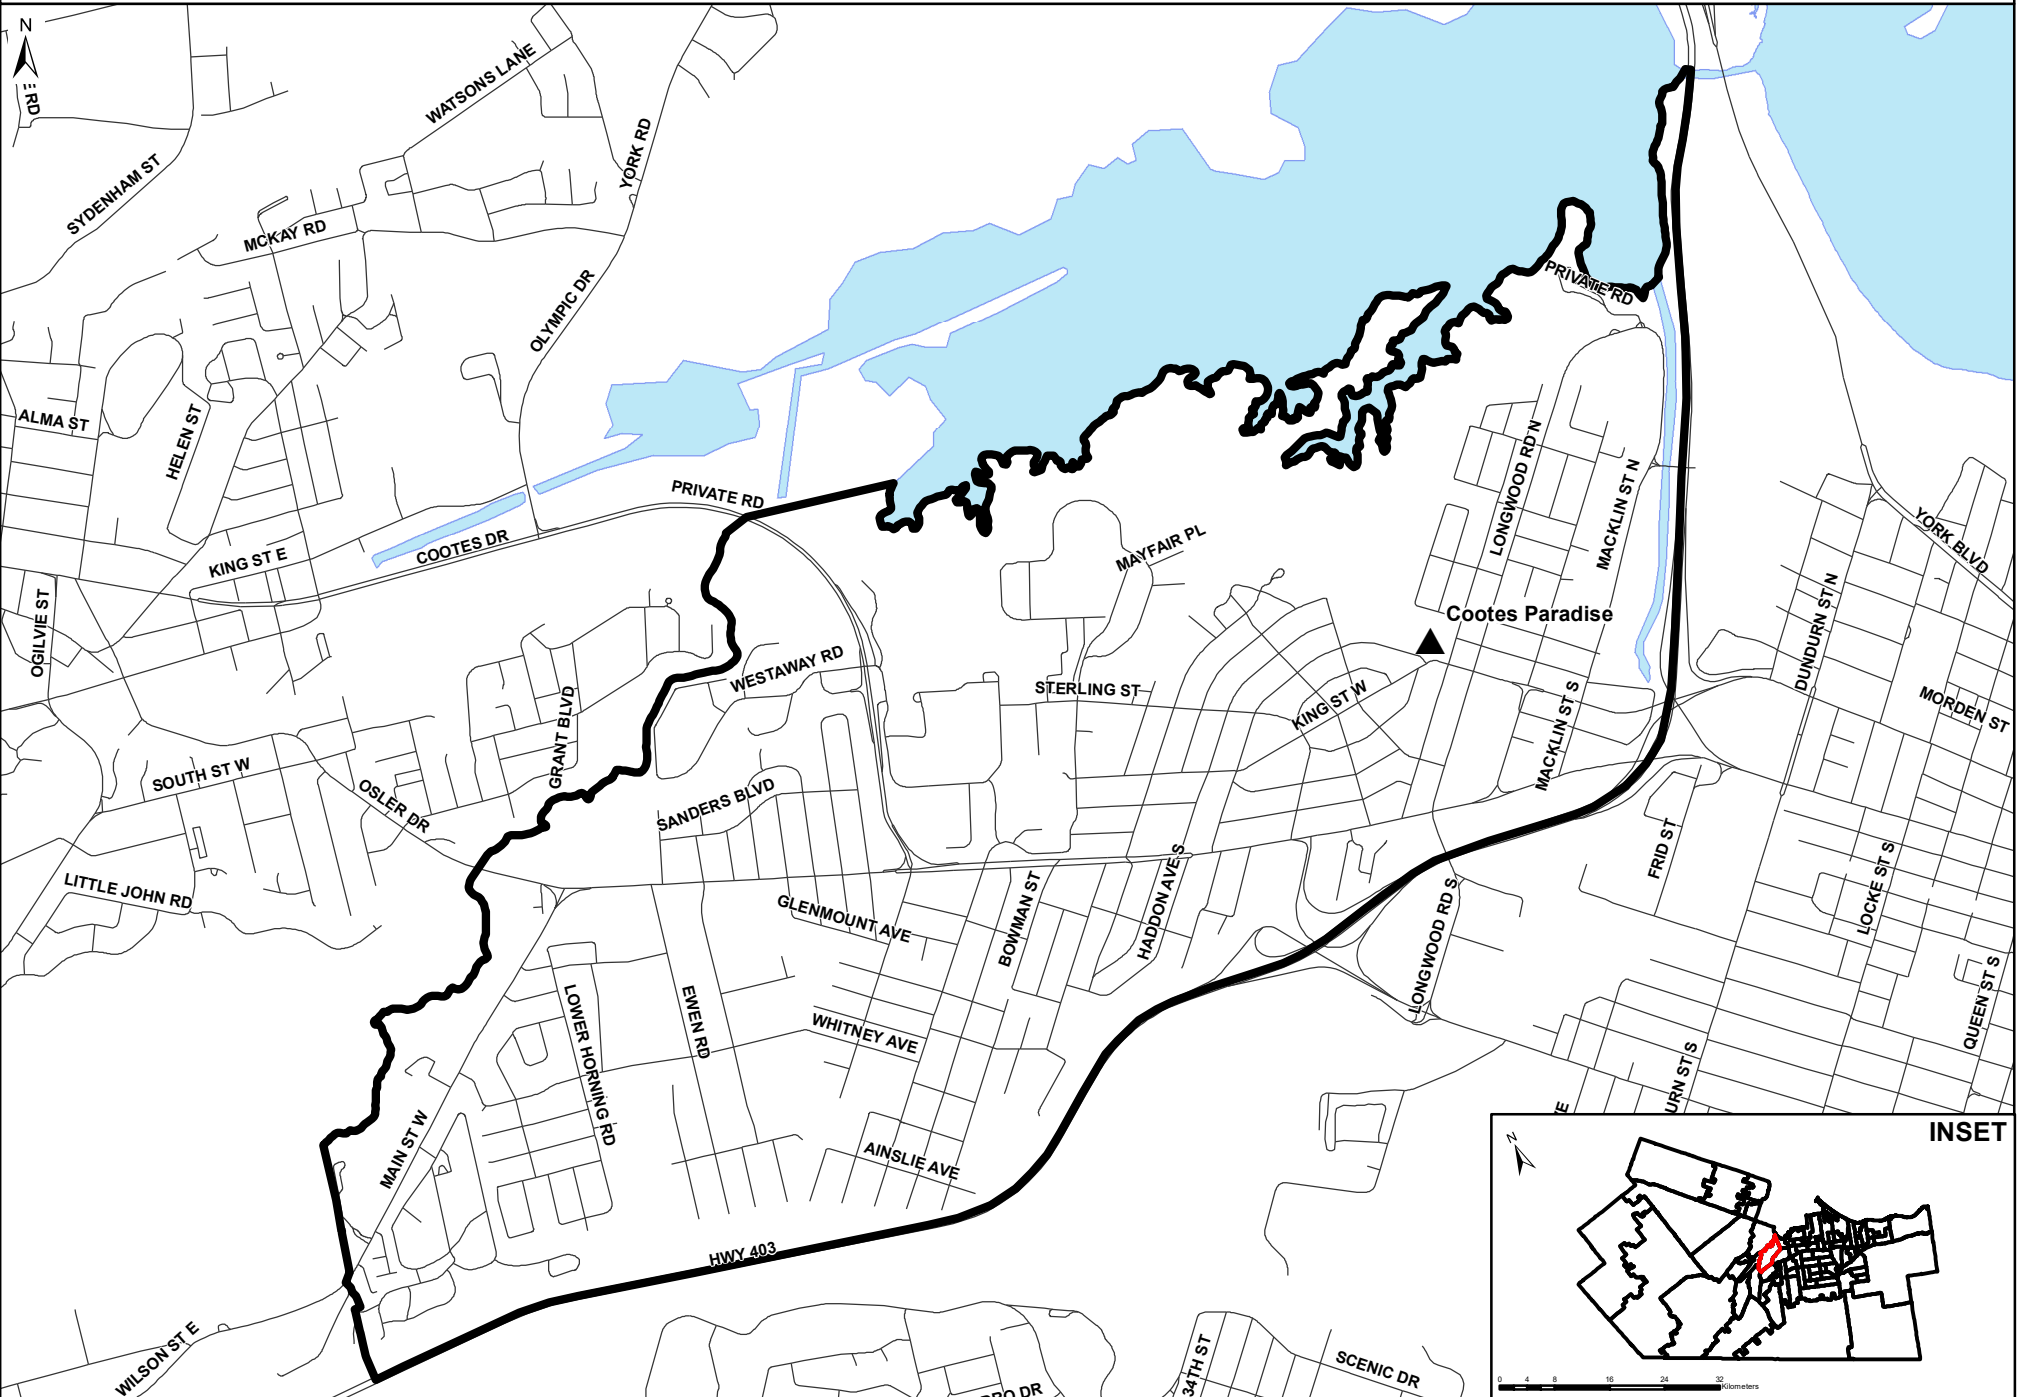

# Cootes Paradise Boundary

Grades JK to 5

▲ Jr Elem