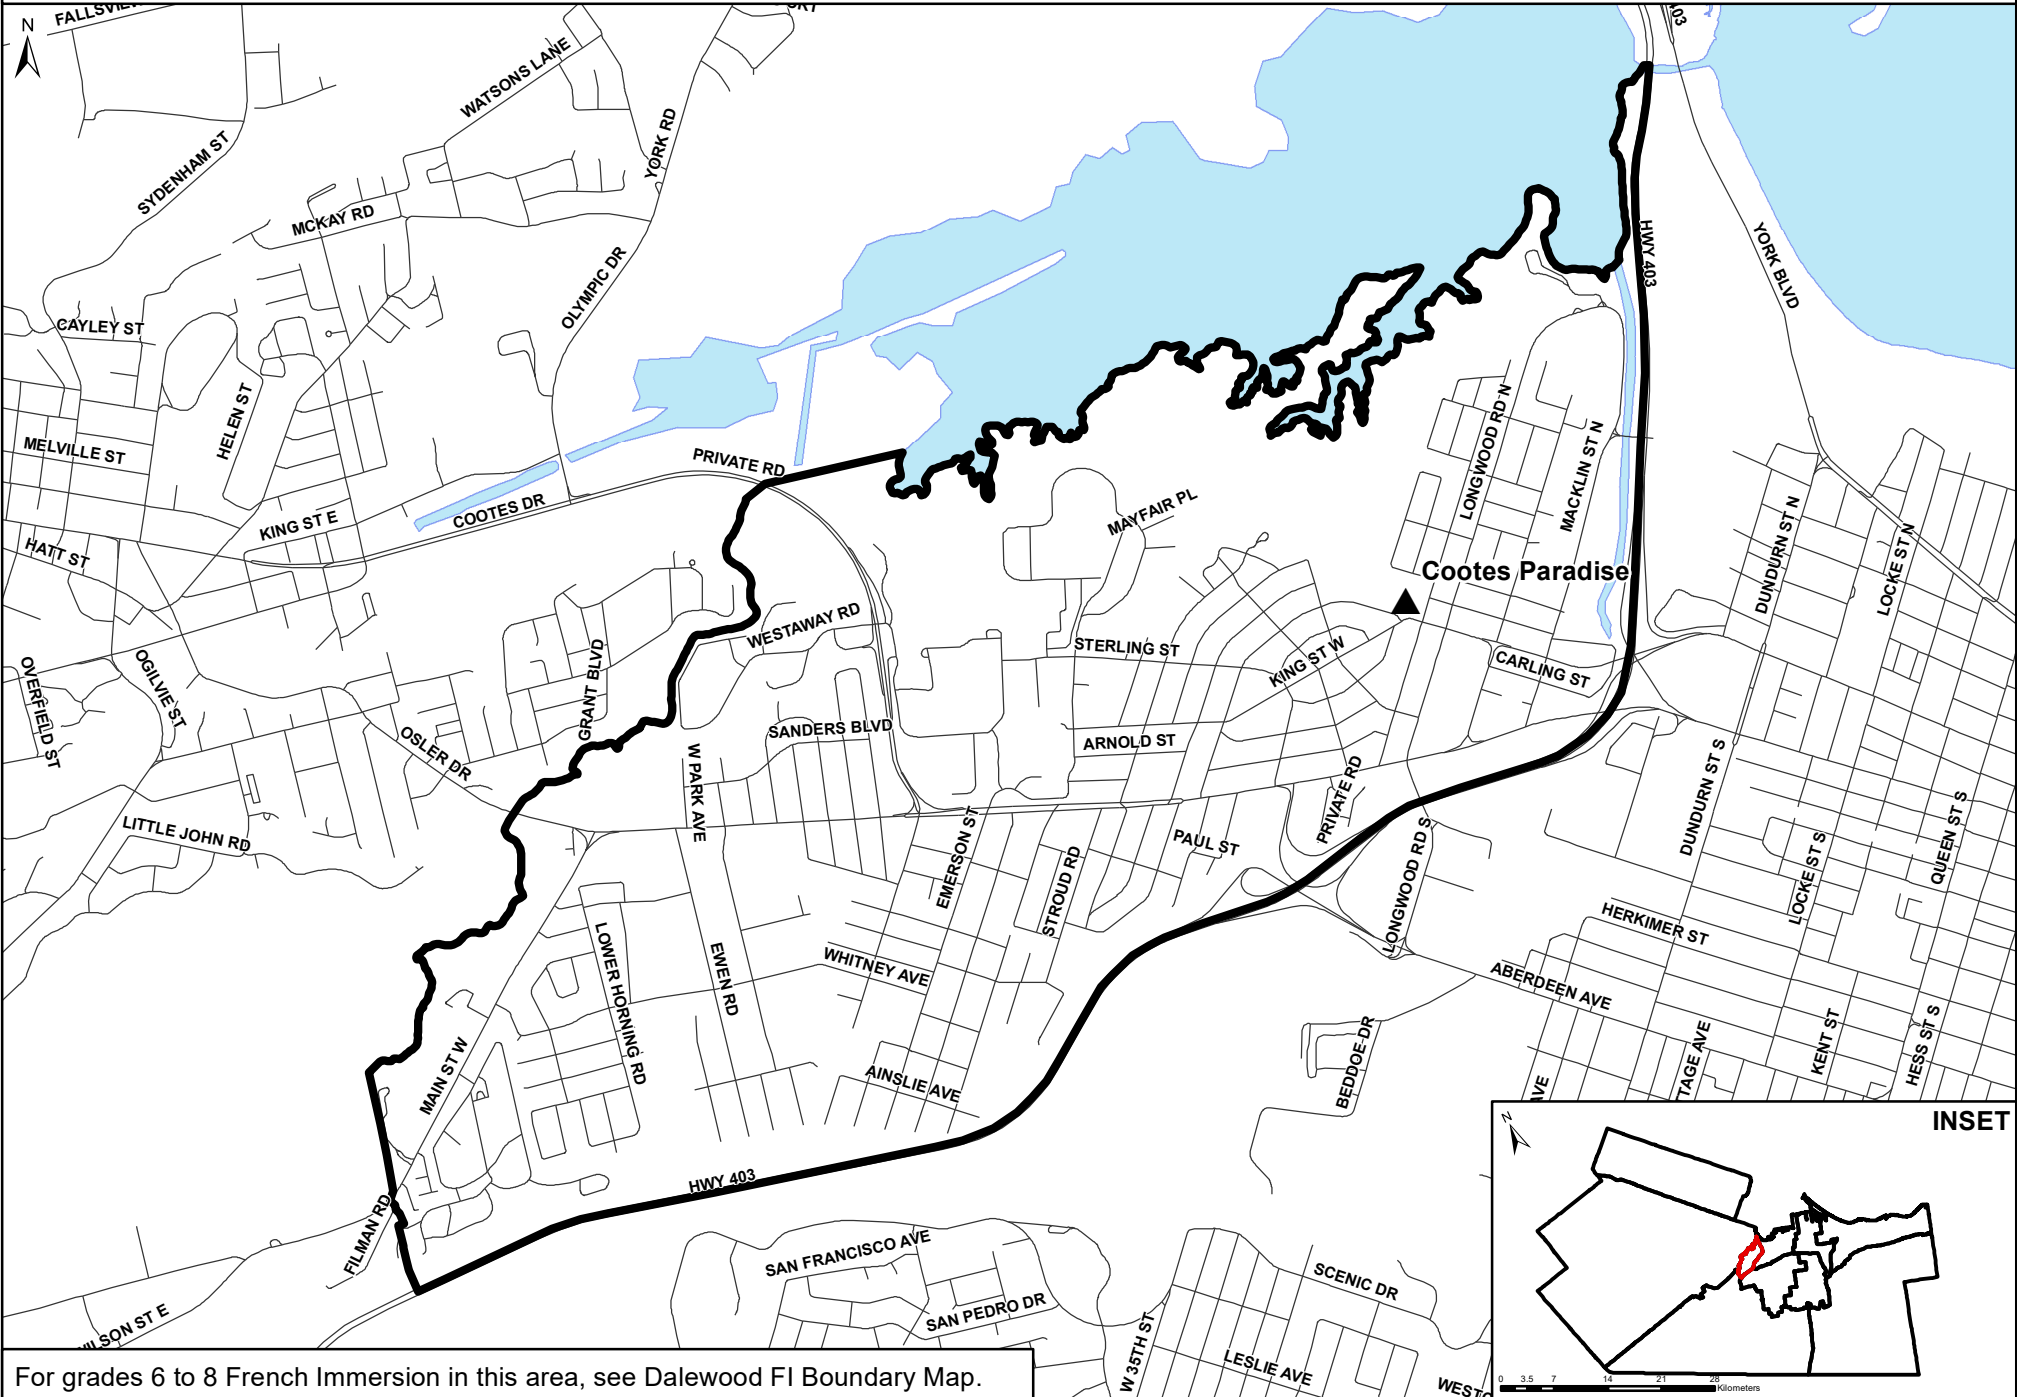

Cootes Paradise FI Boundary

French Immersion Grades 1 to 5

For grades 6 to 8 French Immersion in this area, see Dalewood FI Boundary Map.

▲ Junior Elementary School