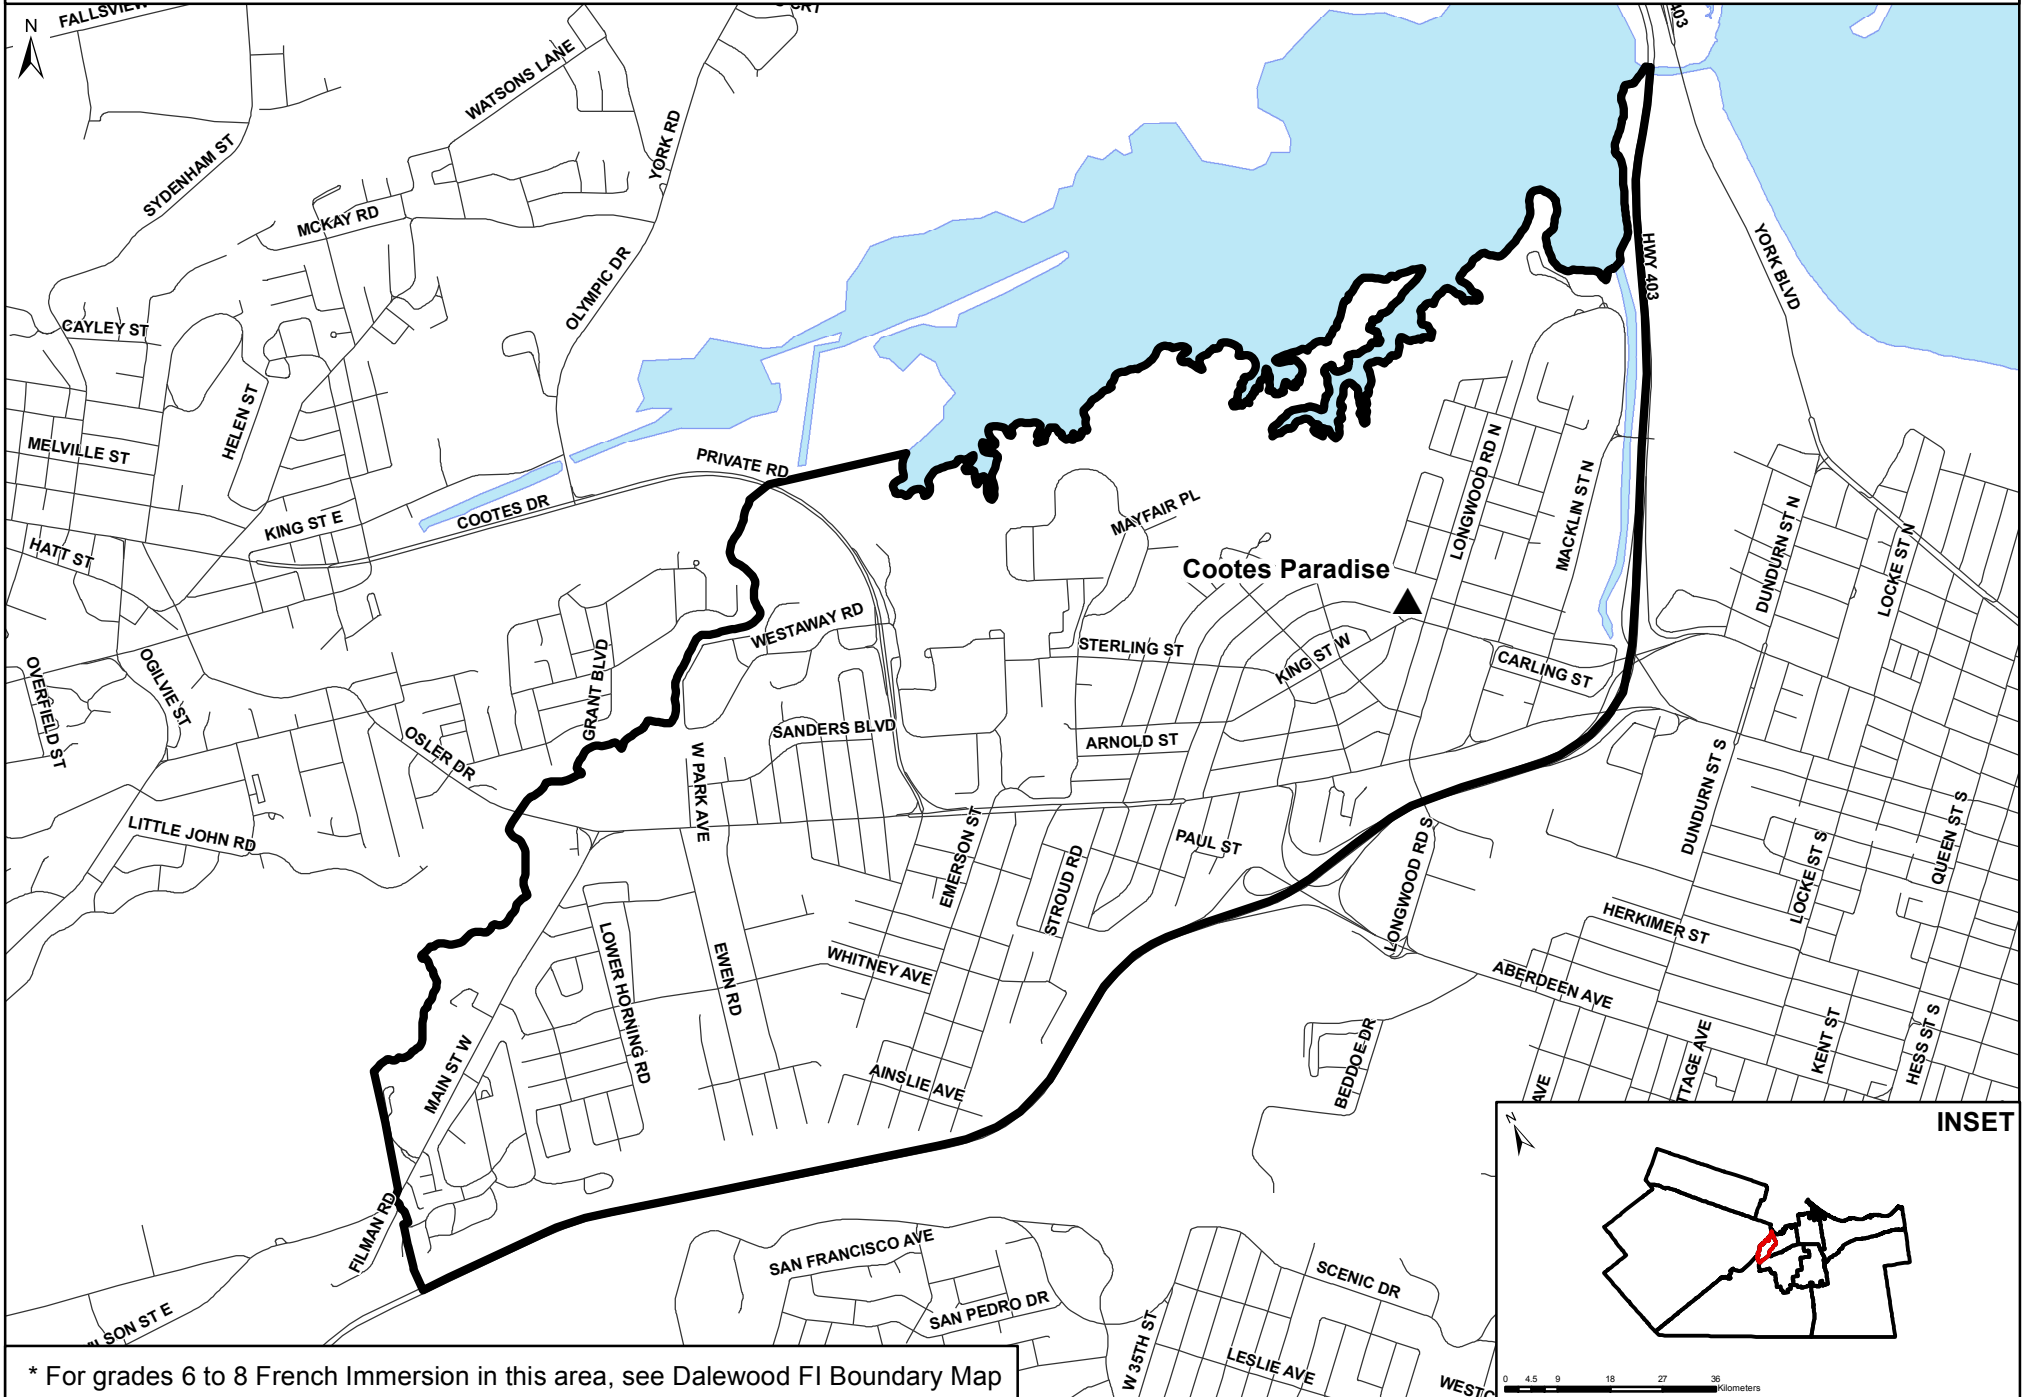

# Cootes Paradise FI Boundary

French Immersion Grades 1 to 5

\* For grades 6 to 8 French Immersion in this area, see Dalewood FI Boundary Map

▲ Junior Elementary School