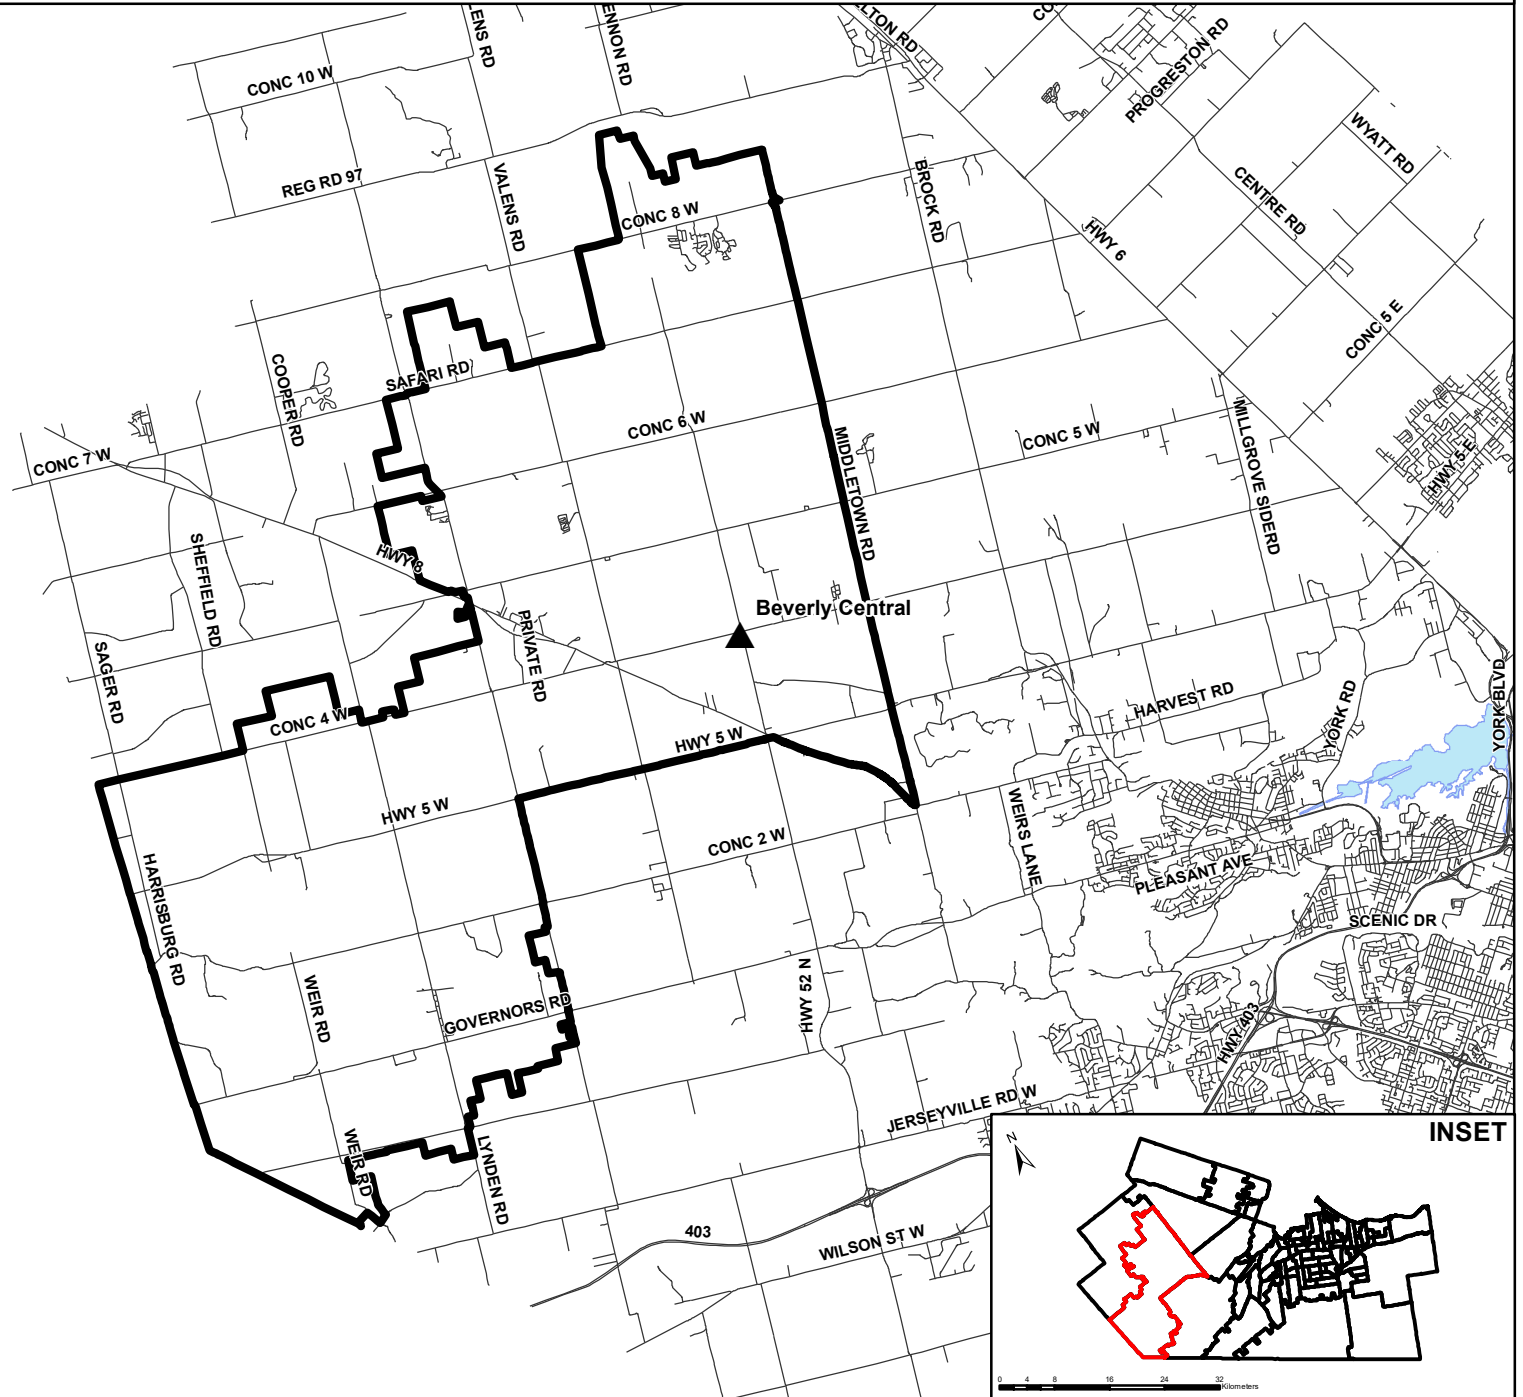

Beverly Central Boundary

Grades JK- 5

▲ Jr Elem