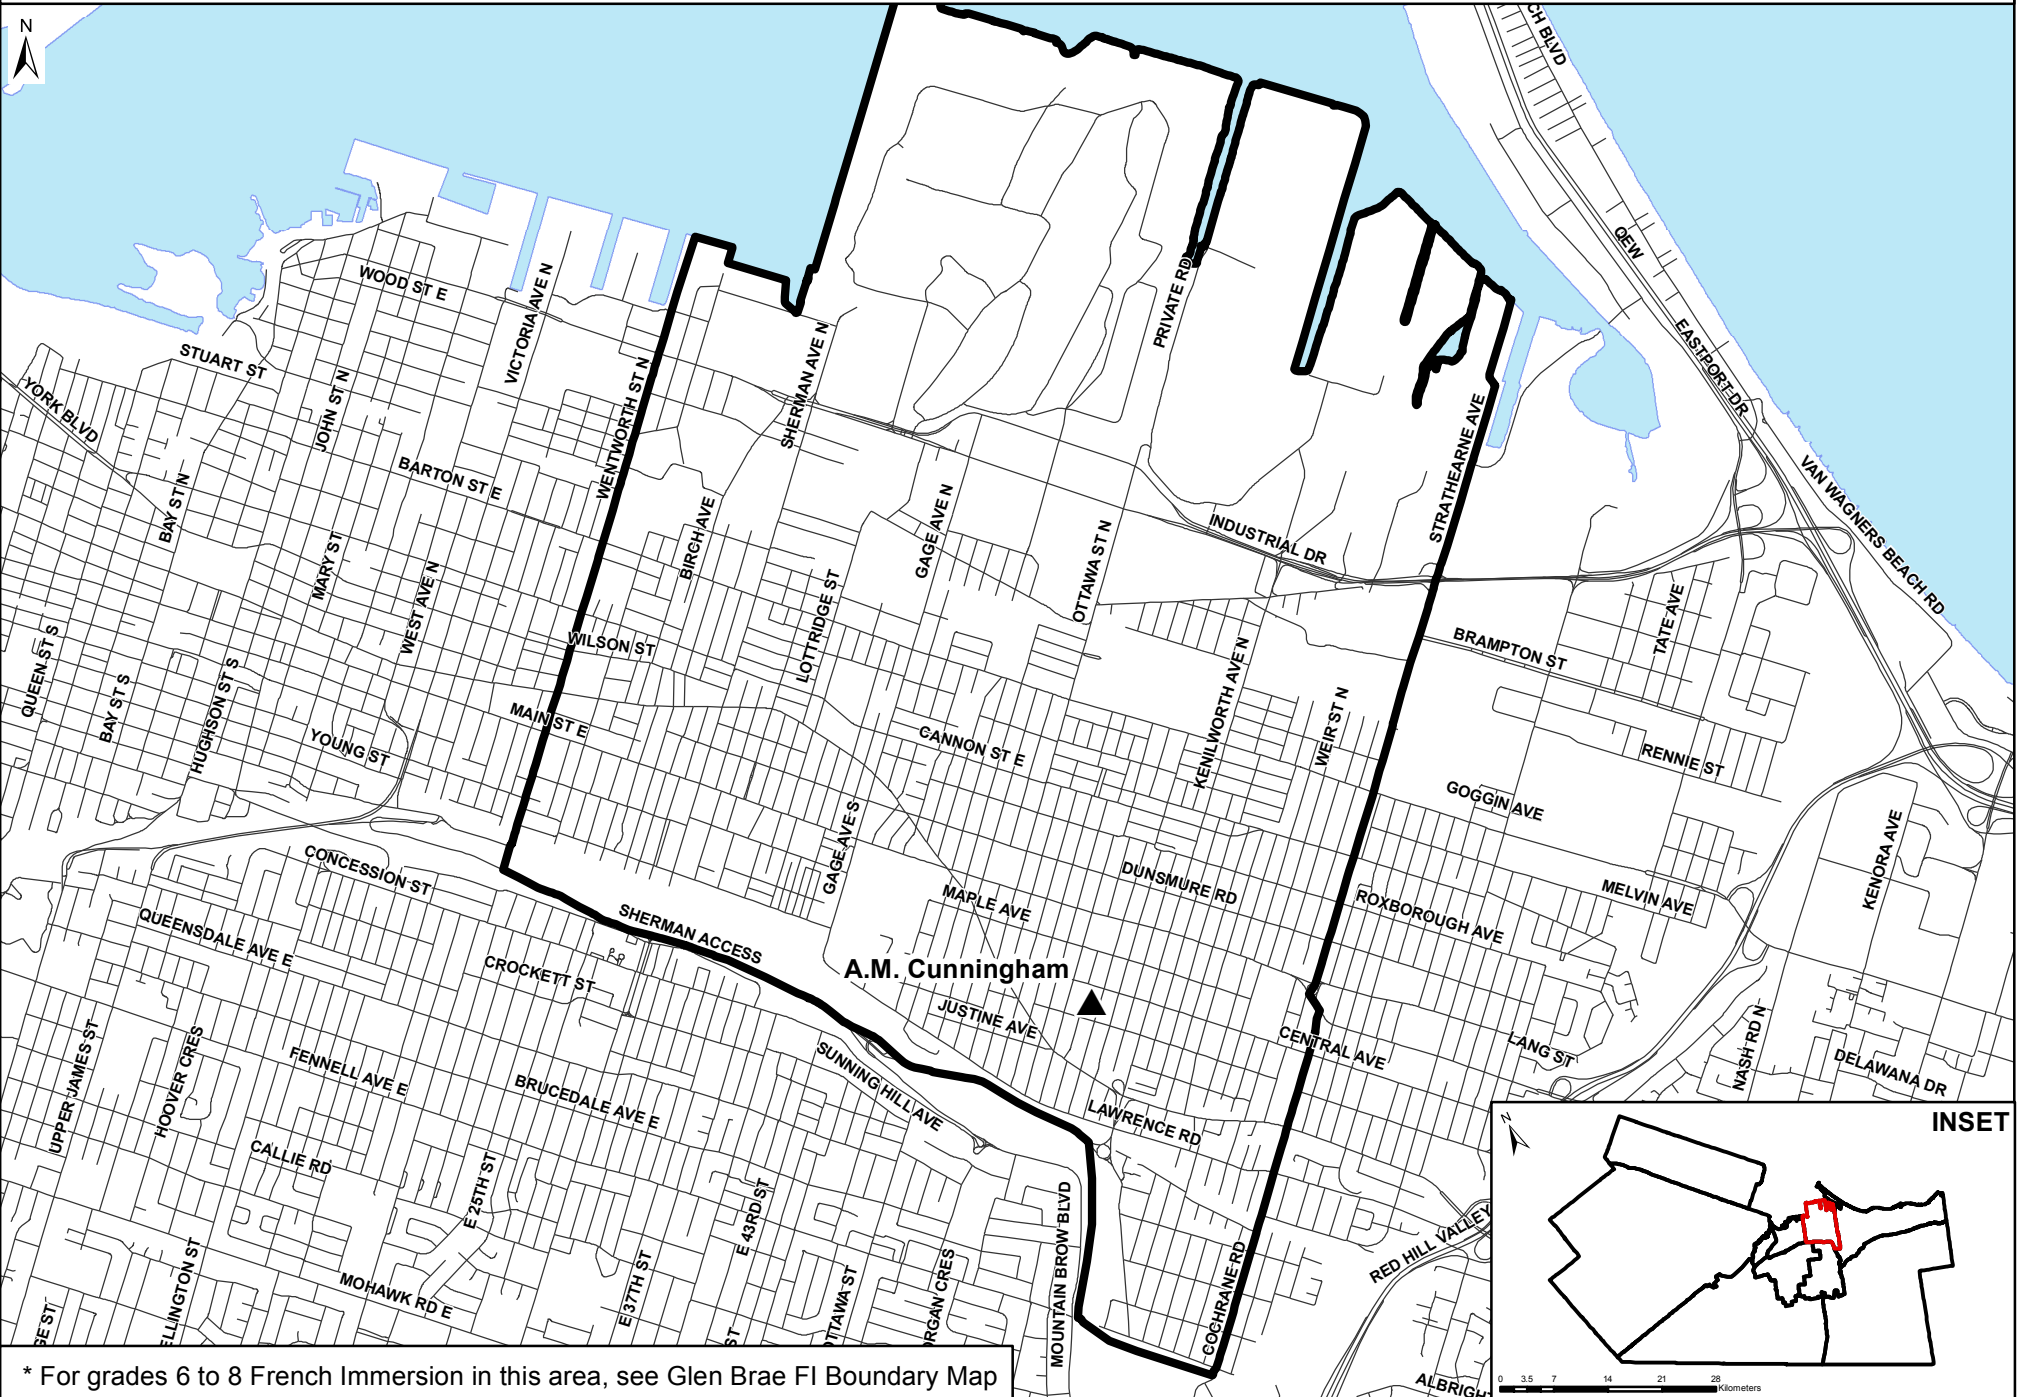

A.M. Cunningham FI Boundary

French Immersion Grades 1 to 5

* For grades 6 to 8 French Immersion in this area, see Glen Brae FI Boundary Map

▲ Junior Elementary School