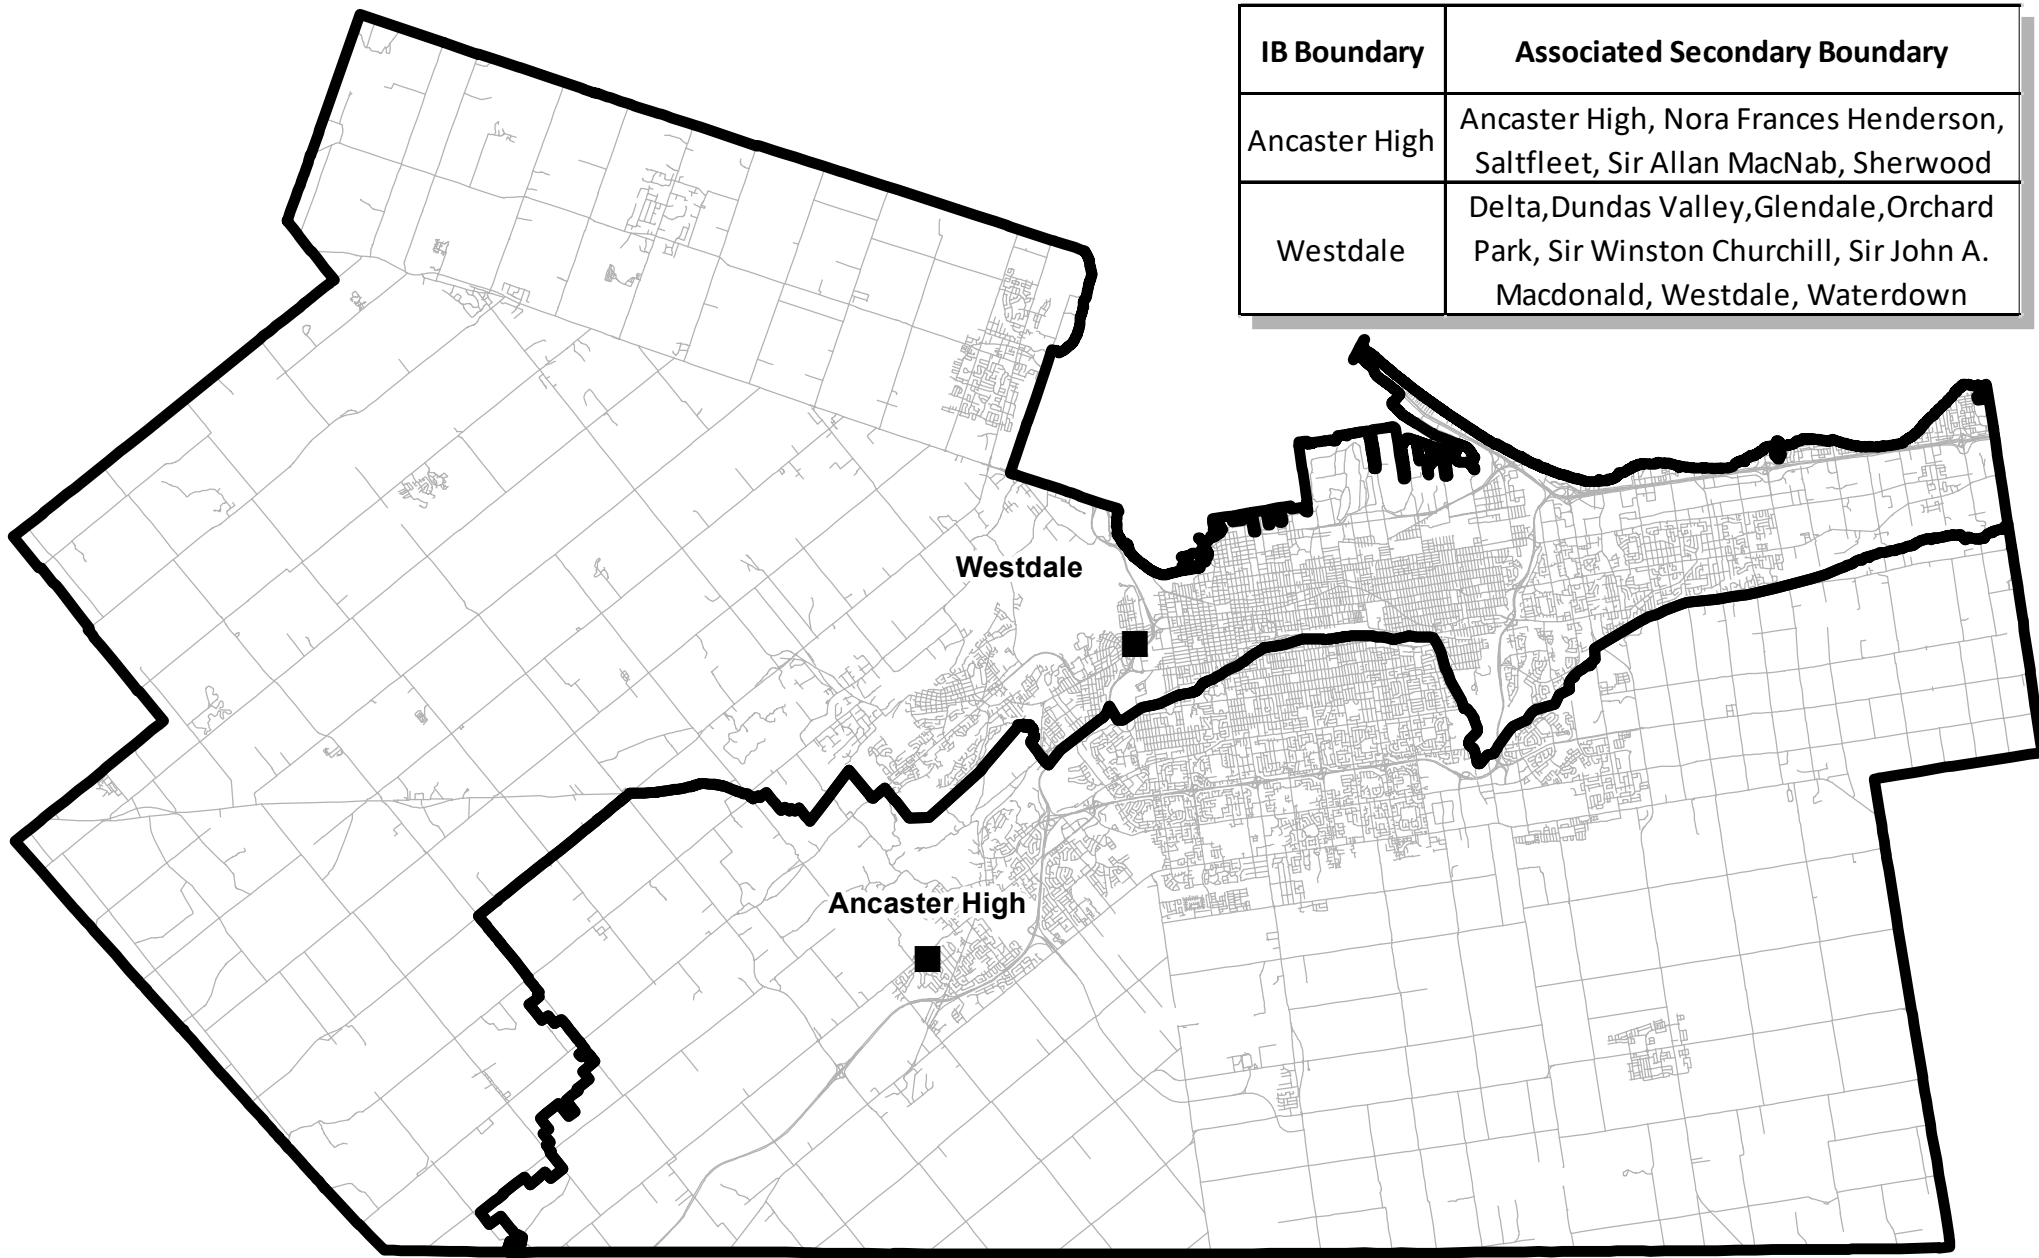

# 2017-18 IB Program Boundaries

IB Boundary	Associated Secondary Boundary
Ancaster High	Ancaster High, Nora Frances Henderson, Saltfleet, Sir Allan MacNab, Sherwood
Westdale	Delta, Dundas Valley, Glendale, Orchard Park, Sir Winston Churchill, Sir John A. Macdonald, Westdale, Waterdown

■ Secondary □ 2017 IB Boundary

Westdale includes FI/IB Programming

Document Path: \\sbodata\accplann\$\Programs\IB\HWDSB\_IB\_2017 Boundaries.mxd

Jan 2017

Planning and Accommodation