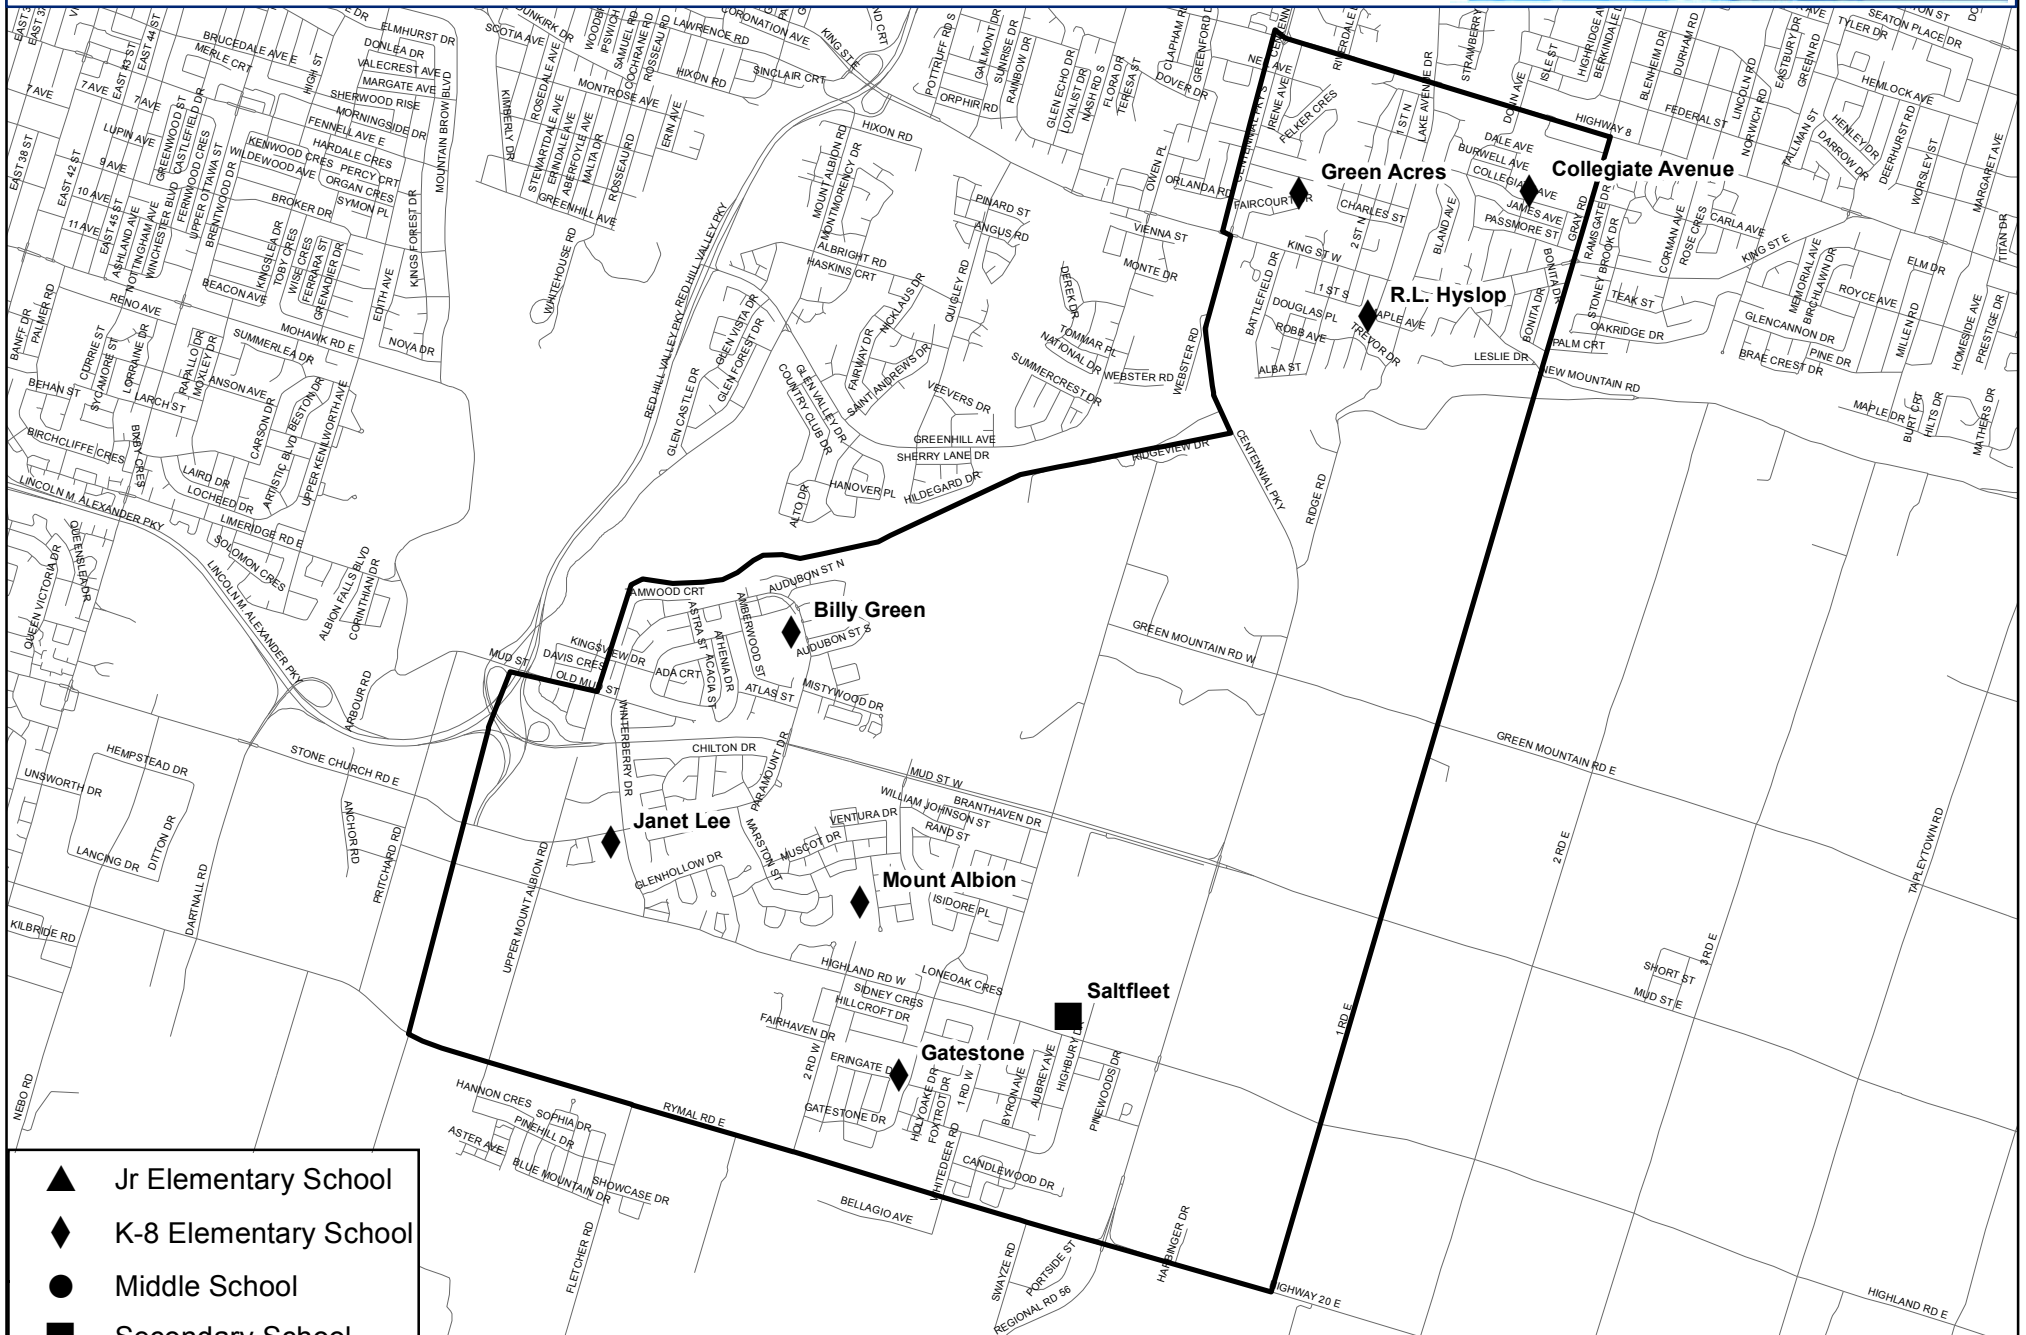

Ward 9 Schools

Trustee: Shirley Glauser

-  Jr Elementary School
-  K-8 Elementary School
-  Middle School
-  Secondary School
-  Ward Boundary