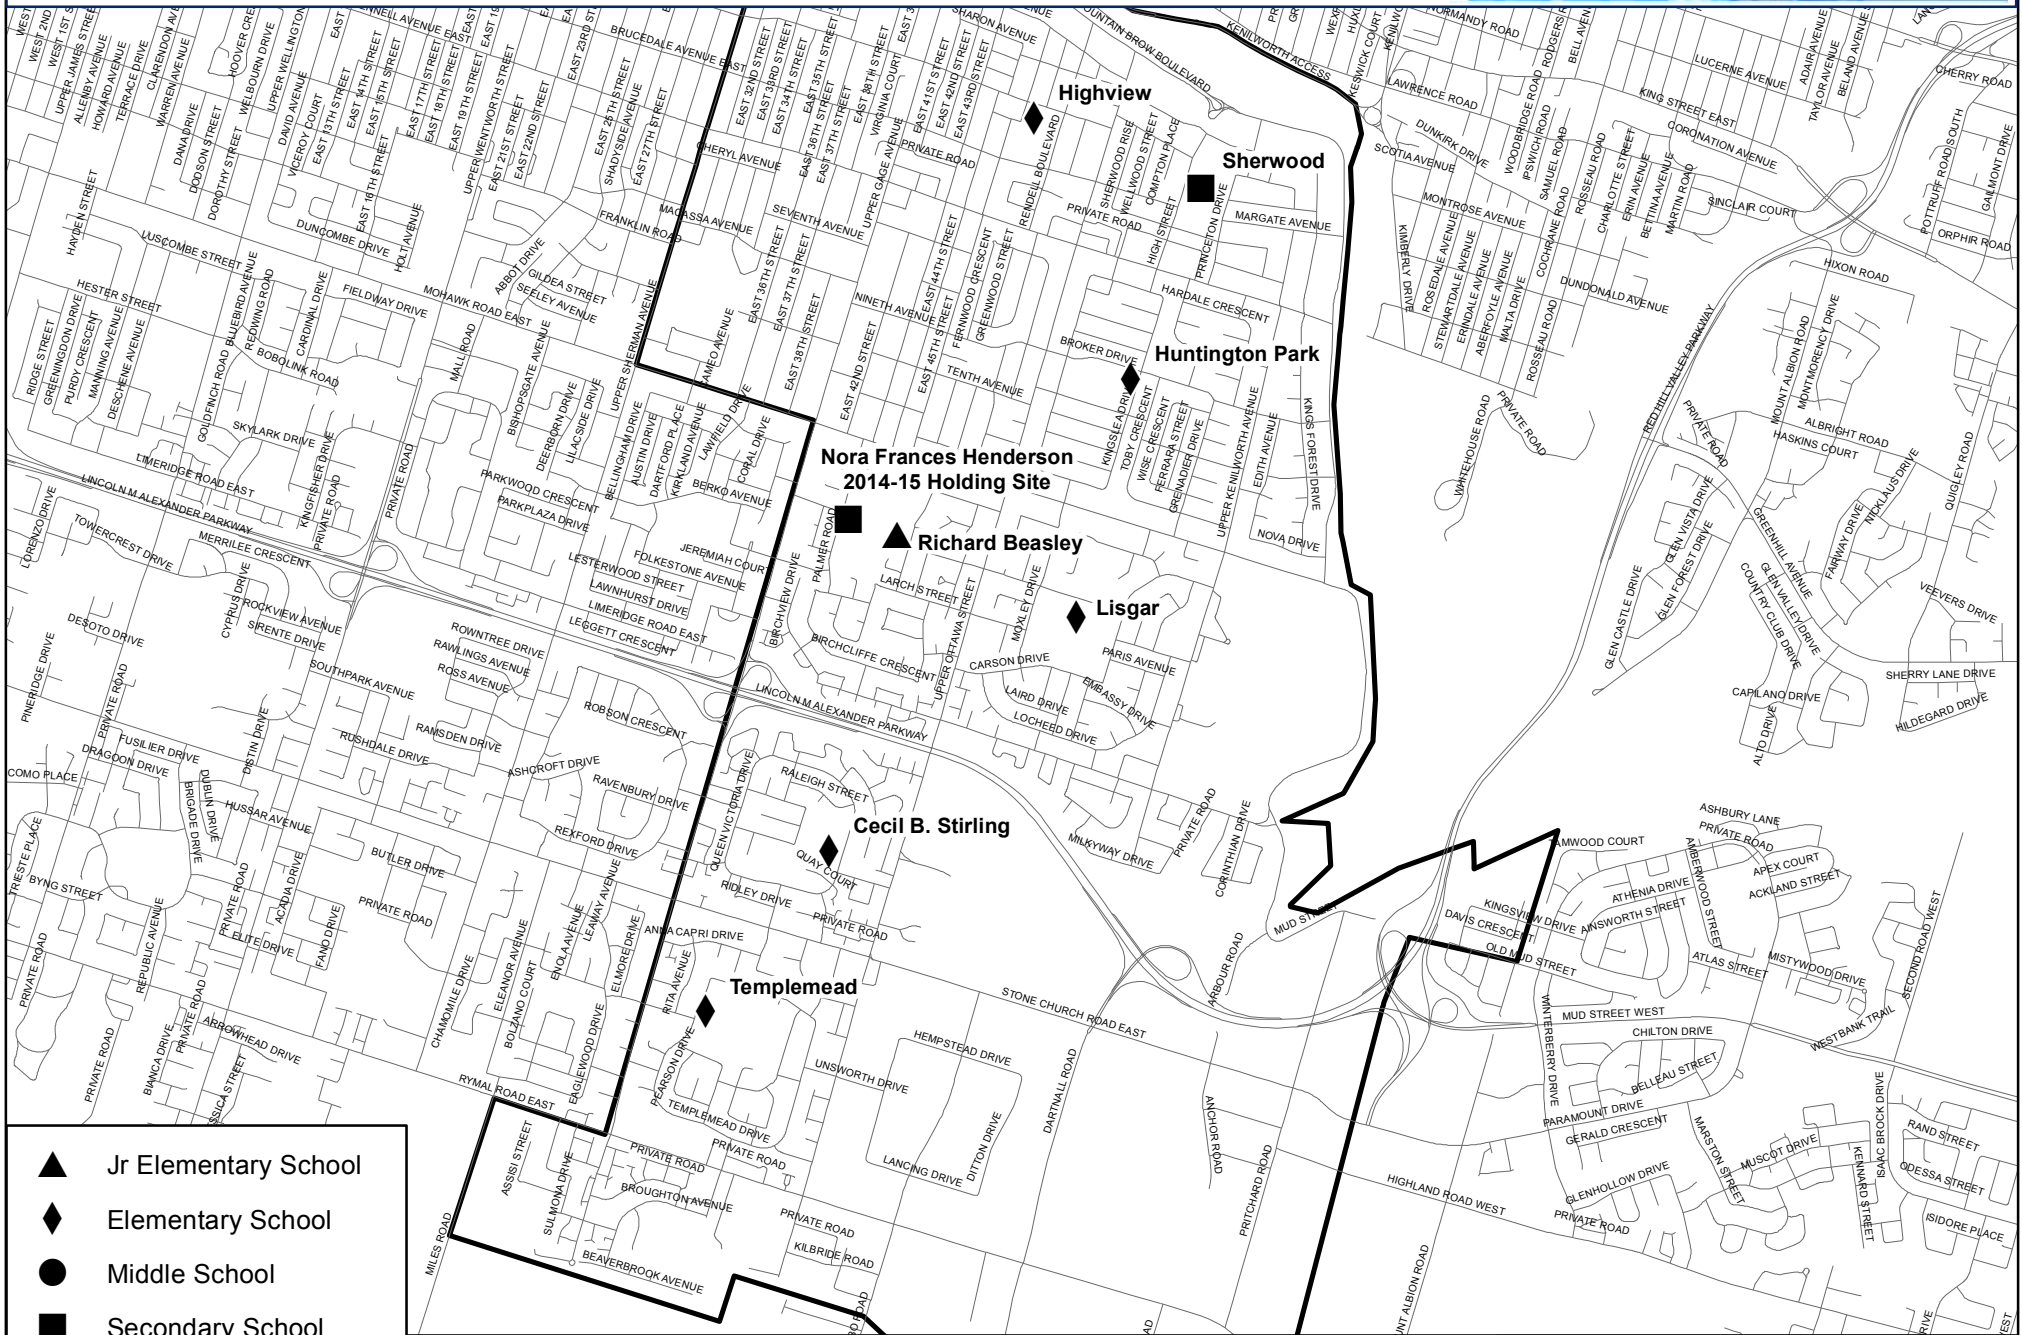

# Ward 6 Schools

## Trustee: Laura Peddle

- ▲ Jr Elementary School
- ◆ Elementary School
- Middle School
- Secondary School
- ▭ Ward Boundary