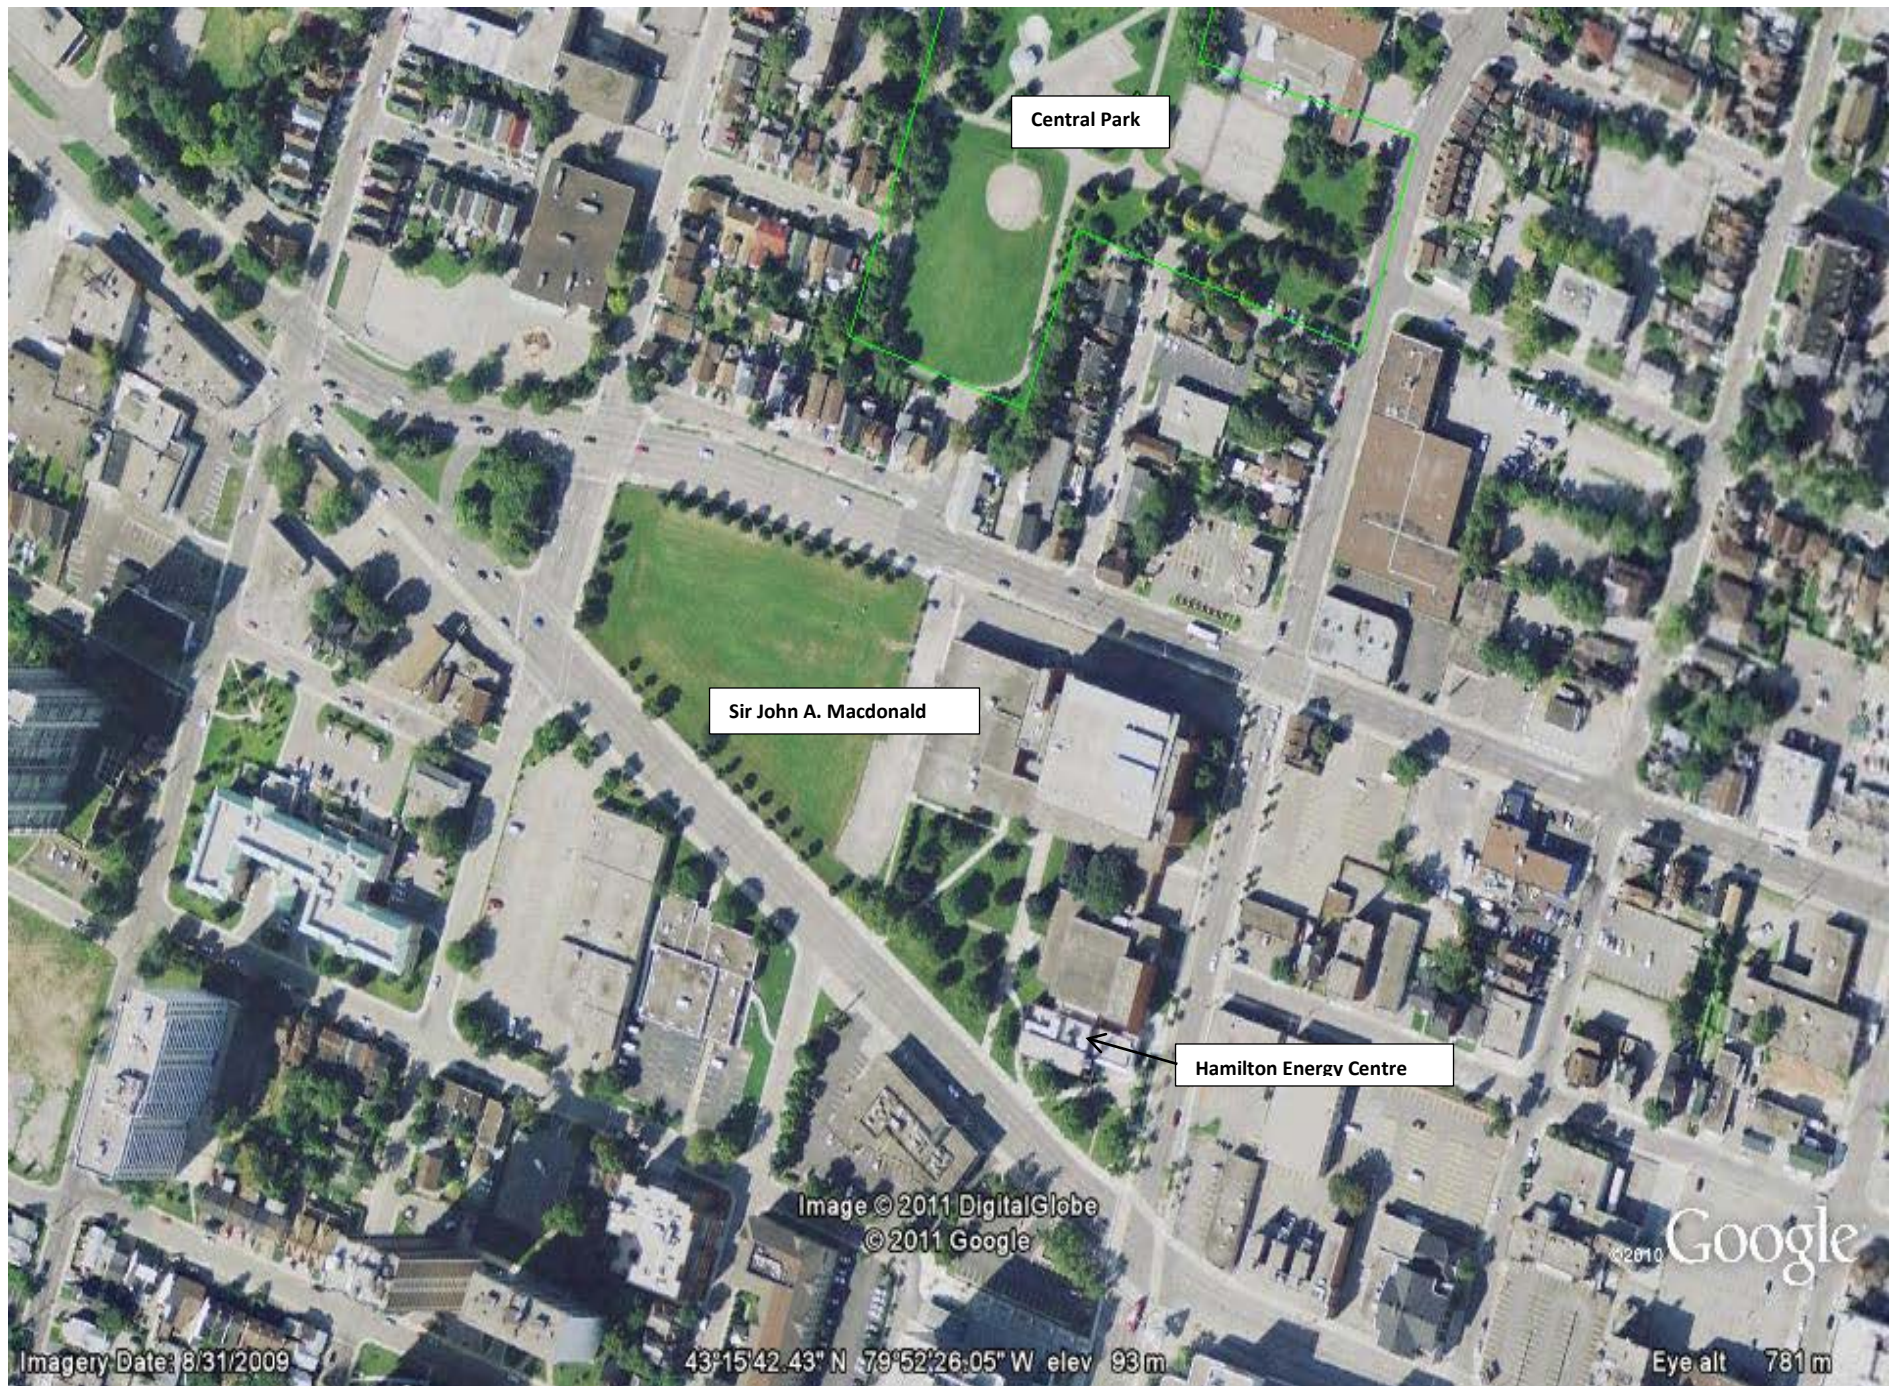

Delta Secondary – 1284 Main St. E., Hamilton

Delta Secondary

Image © 2011 DigitalGlobe  
© 2011 Google

©2011 Google

Imagery Date: 8/31/2009

43°14'25.33" N 79°48'51.98" W elev 93 m

Eye alt 448 m

Glendale Secondary – 145 Rainbow Drive, Hamilton

Orchard Park Secondary – 200 DeWitt Road, Stoney Creek

Parkview School – 60 Balsam Ave. N., Hamilton

Sir John A. Macdonald – 130 York Boulevard, Hamilton

Sir Winston Churchill – 1715 Main Street East, Hamilton

Sir Winston Churchill Secondary

Sir Winston Churchill  
Rec Centre

Parkdale Park - Arena & Pool

Image © 2011 DigitalGlobe

©2010 Google

Imagery Date: 8/31/2009

43°14'11.36" N 79°47'42.10" W elev 90m

Eye alt 955m