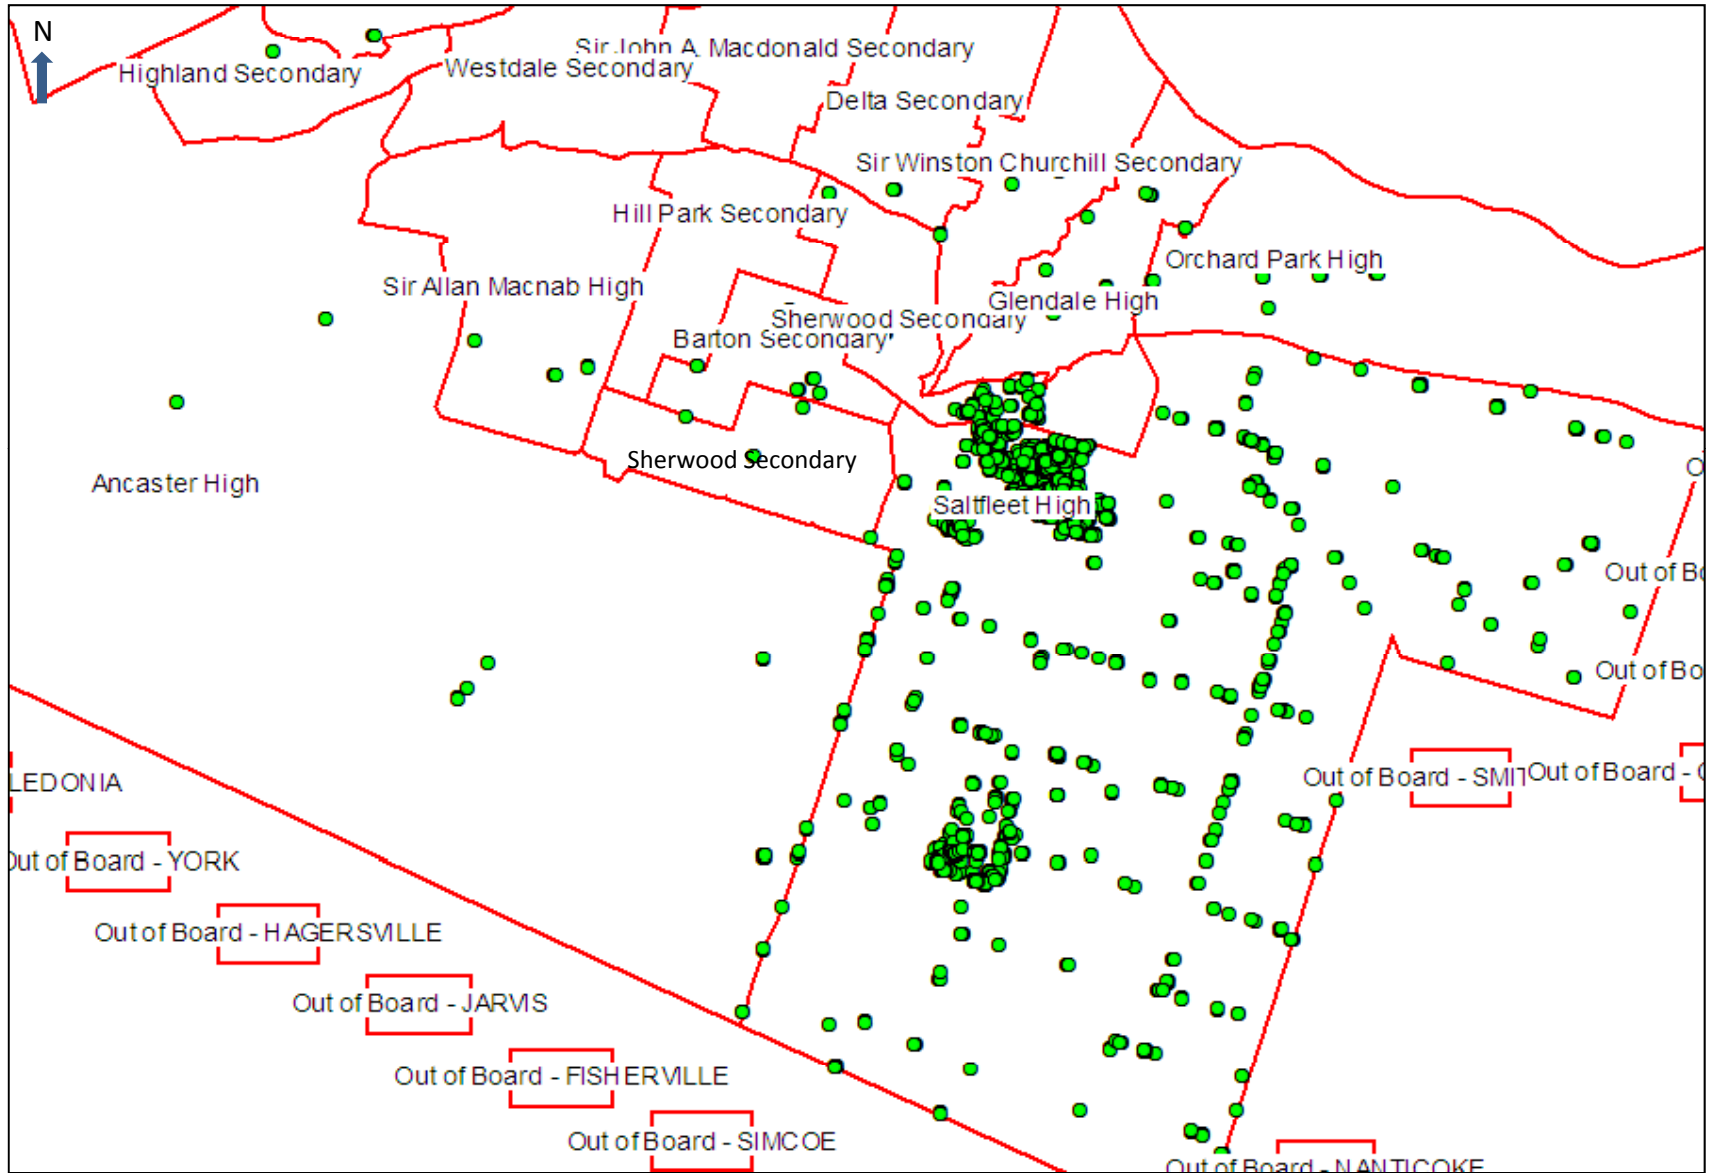

South ARC Student Plots

Barton

01/06/2011

2010-2011 School Year

South ARC Student Plots

Hill Park

01/06/2011

2010-2011 School Year

Mountain Secondary

01/06/2011

2010-2011 School Year

Saltfleet District High

01/06/2011

2010-2011 School Year

South ARC Student Plots

Sherwood