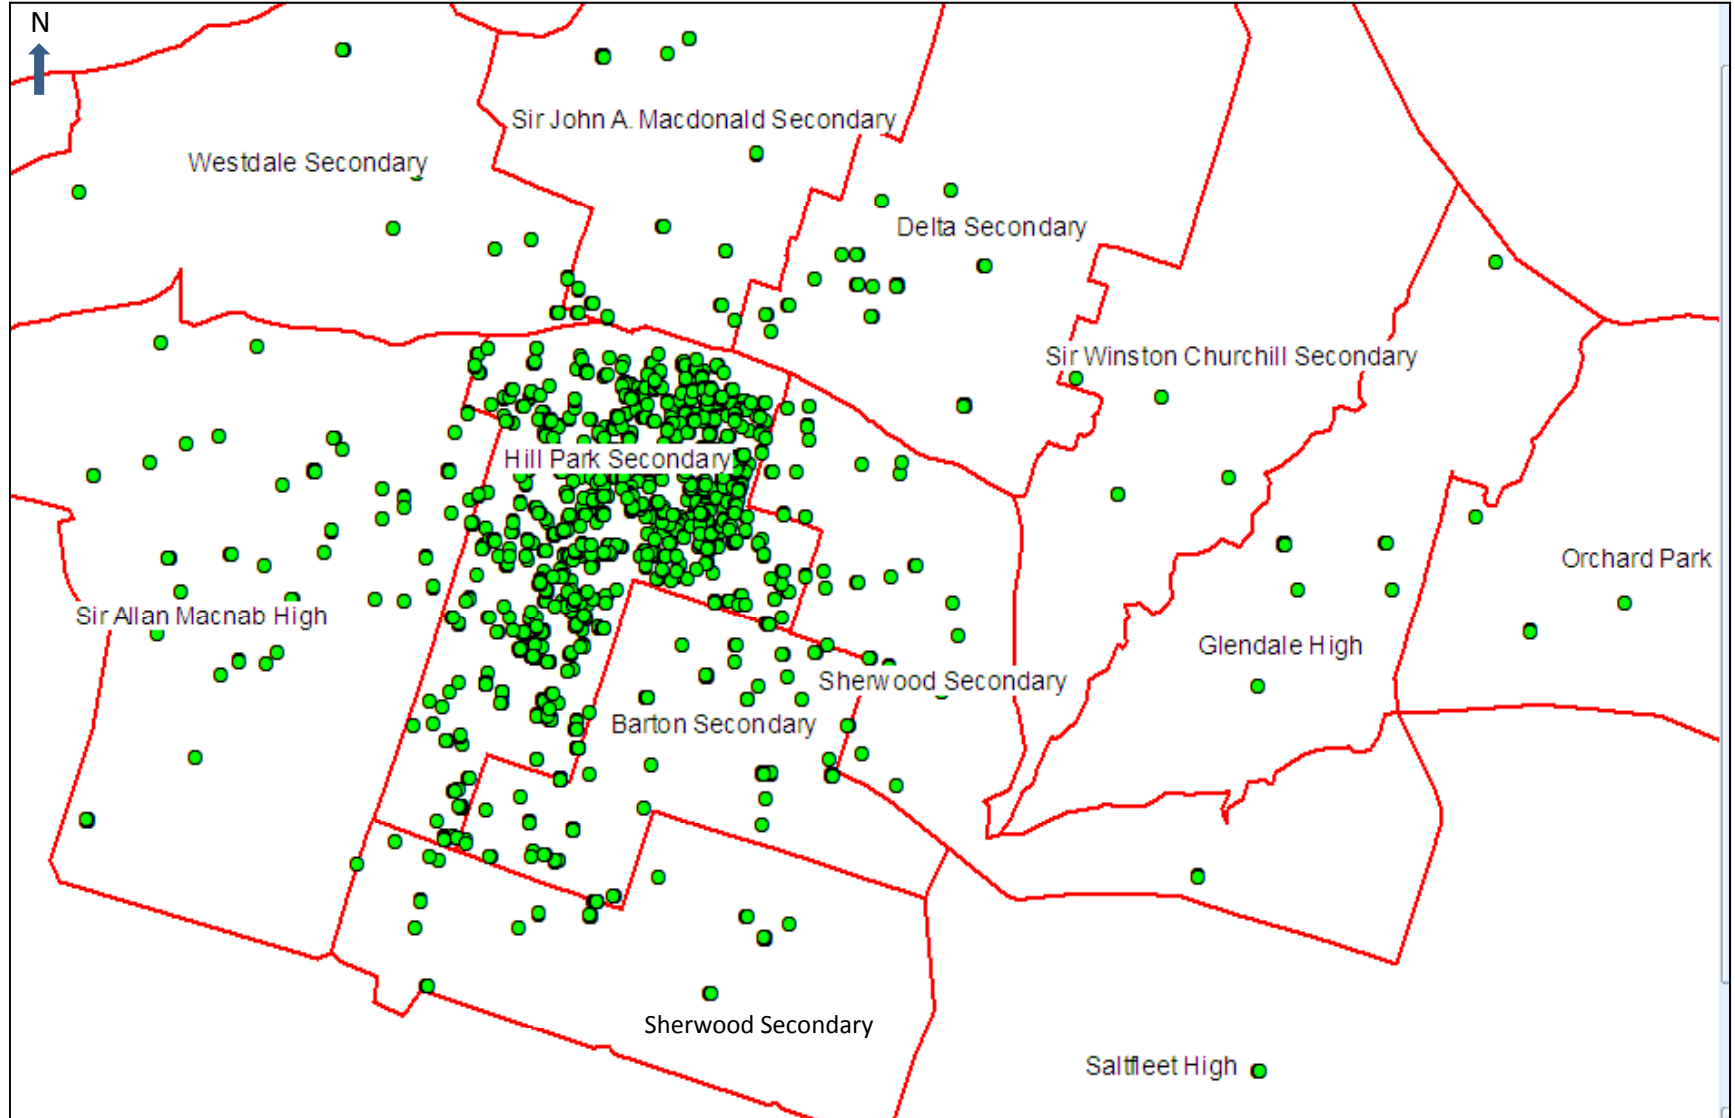

South ARC Student Plots

Barton

01/06/2011

2010-2011 School Year

South ARC Student Plots

Hill Park

01/06/2011

2010-2011 School Year

Mountain Secondary

01/06/2011

2010-2011 School Year

Saltfleet District High

01/06/2011

2010-2011 School Year

South ARC Student Plots

Sherwood