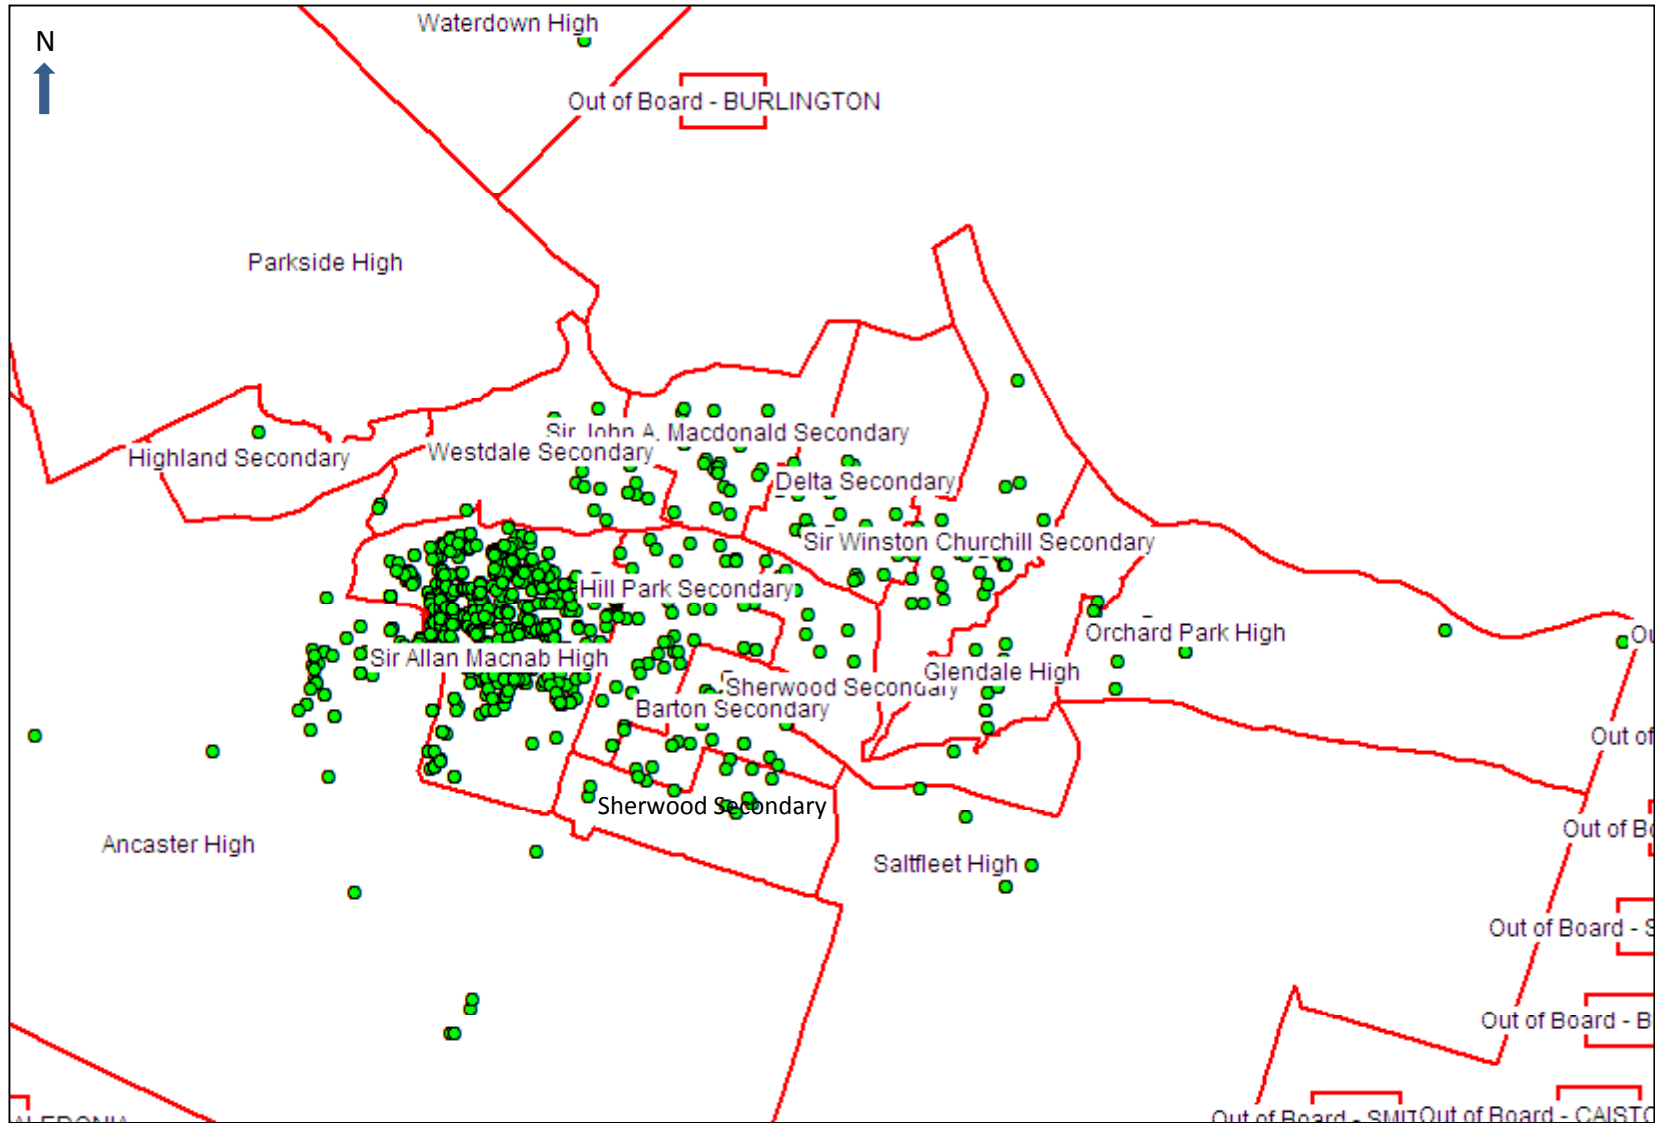

Sir Allan MacNab Secondary

01/06/2011

2010-2011 School Year