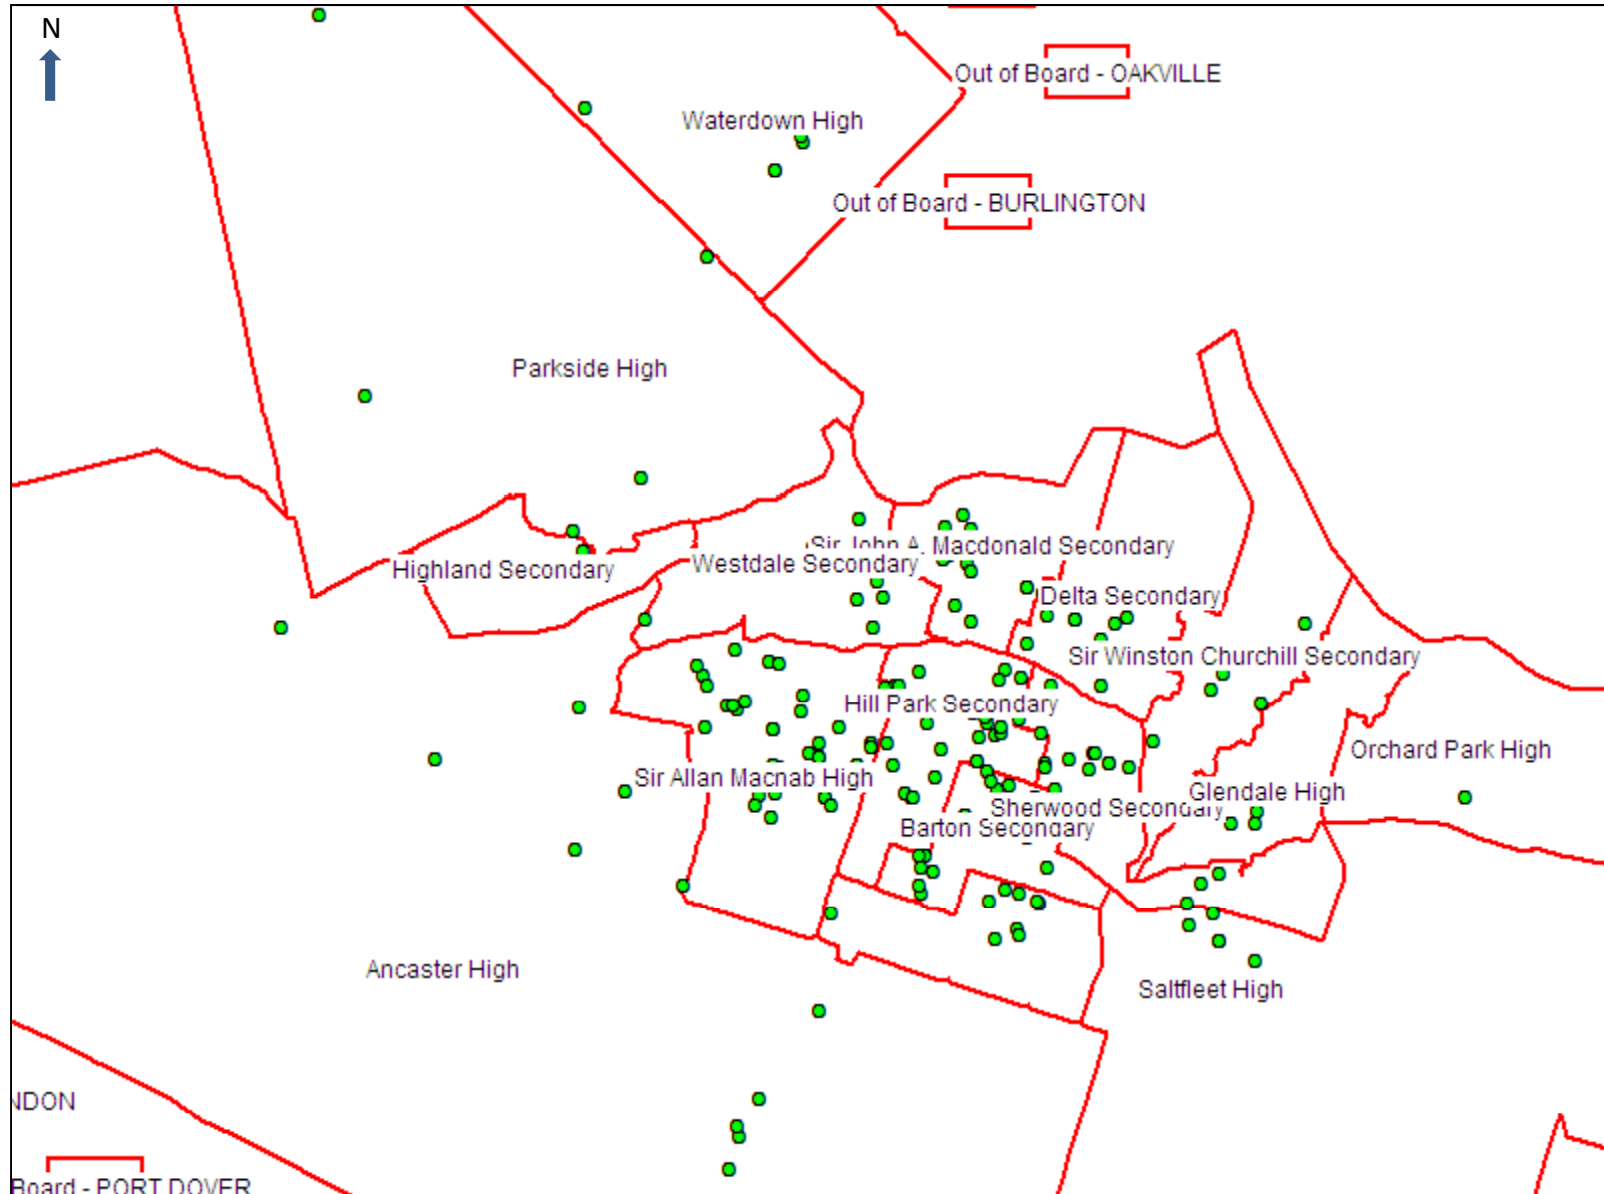

South ARC Student Plots

Barton

01/06/2011

2010-2011 School Year

South ARC Student Plots

Hill Park

01/06/2011

2010-2011 School Year

Mountain Secondary

01/06/2011

2010-2011 School Year

Saltfleet District High

01/06/2011

2010-2011 School Year

South ARC Student Plots

Sherwood

01/06/2011

2010-2011 School Year

Sir Allan MacNab Secondary

01/06/2011

2010-2011 School Year

Westmount Secondary

01/06/2011

2010-2011 School Year