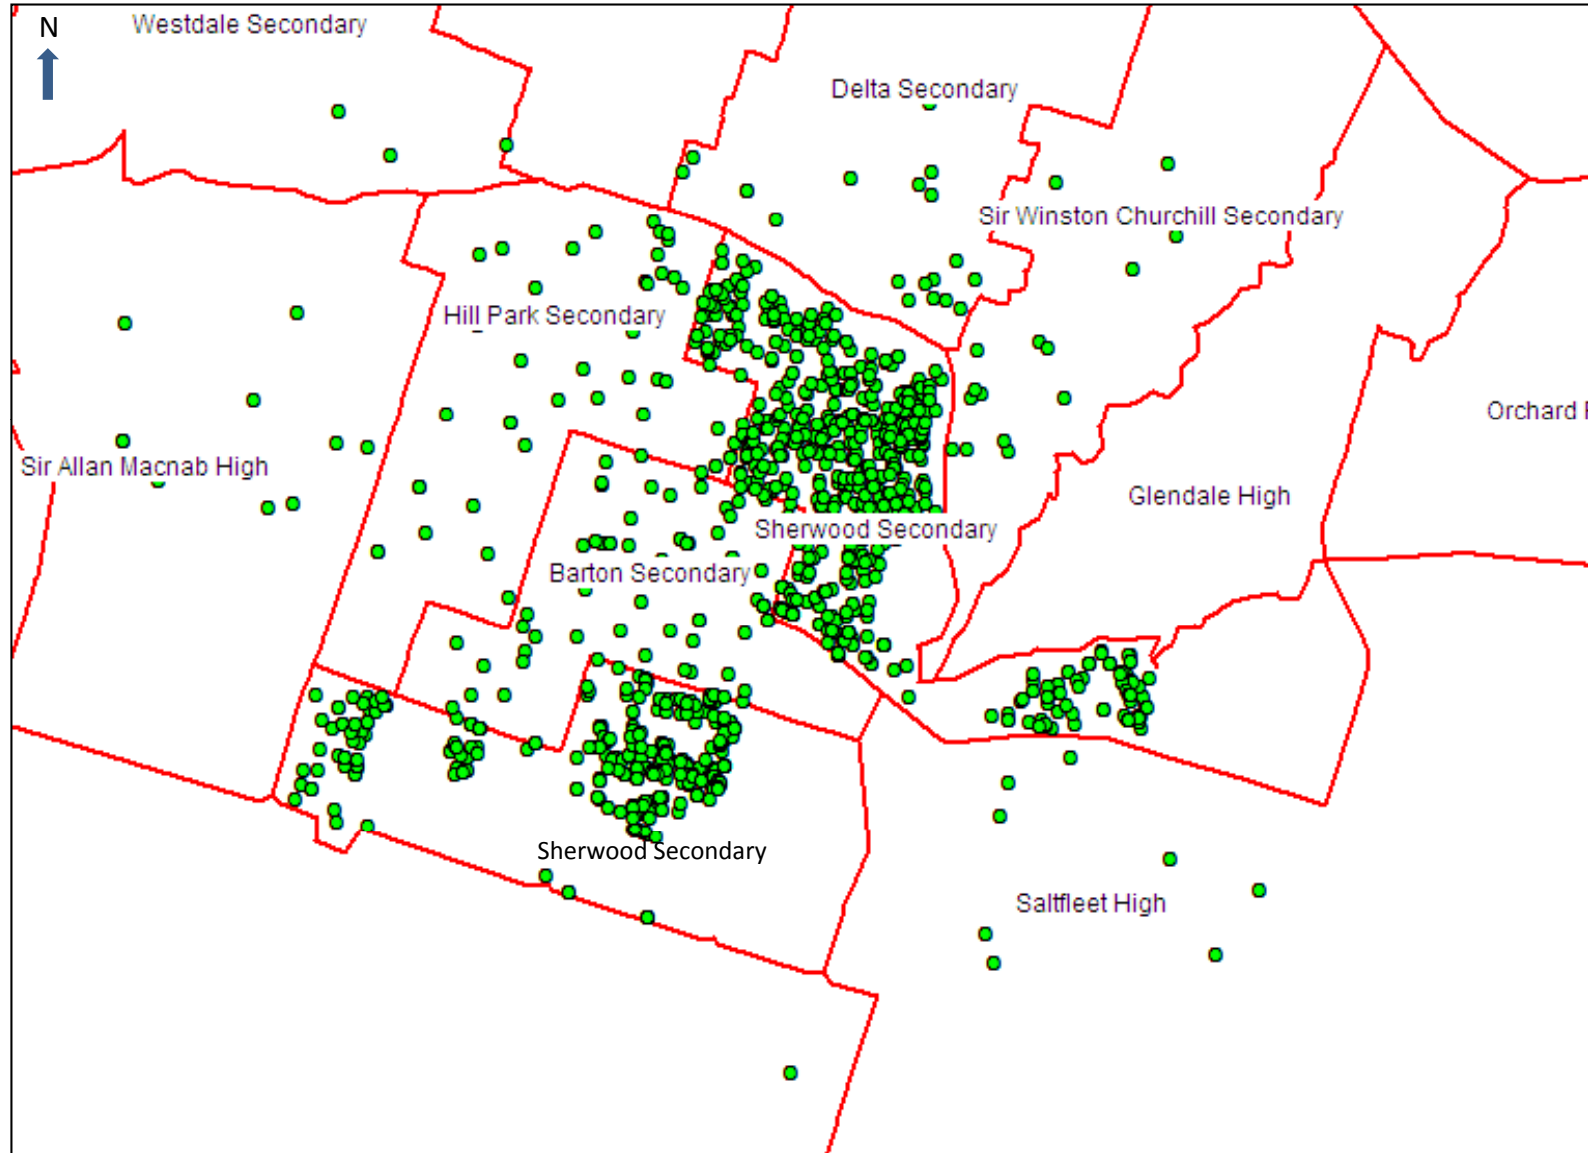

South ARC Student Plots

Barton

01/06/2011

2010-2011 School Year

South ARC Student Plots

Hill Park

01/06/2011

2010-2011 School Year

Mountain Secondary

01/06/2011

2010-2011 School Year

Saltfleet District High

01/06/2011

2010-2011 School Year

South ARC Student Plots

Sherwood