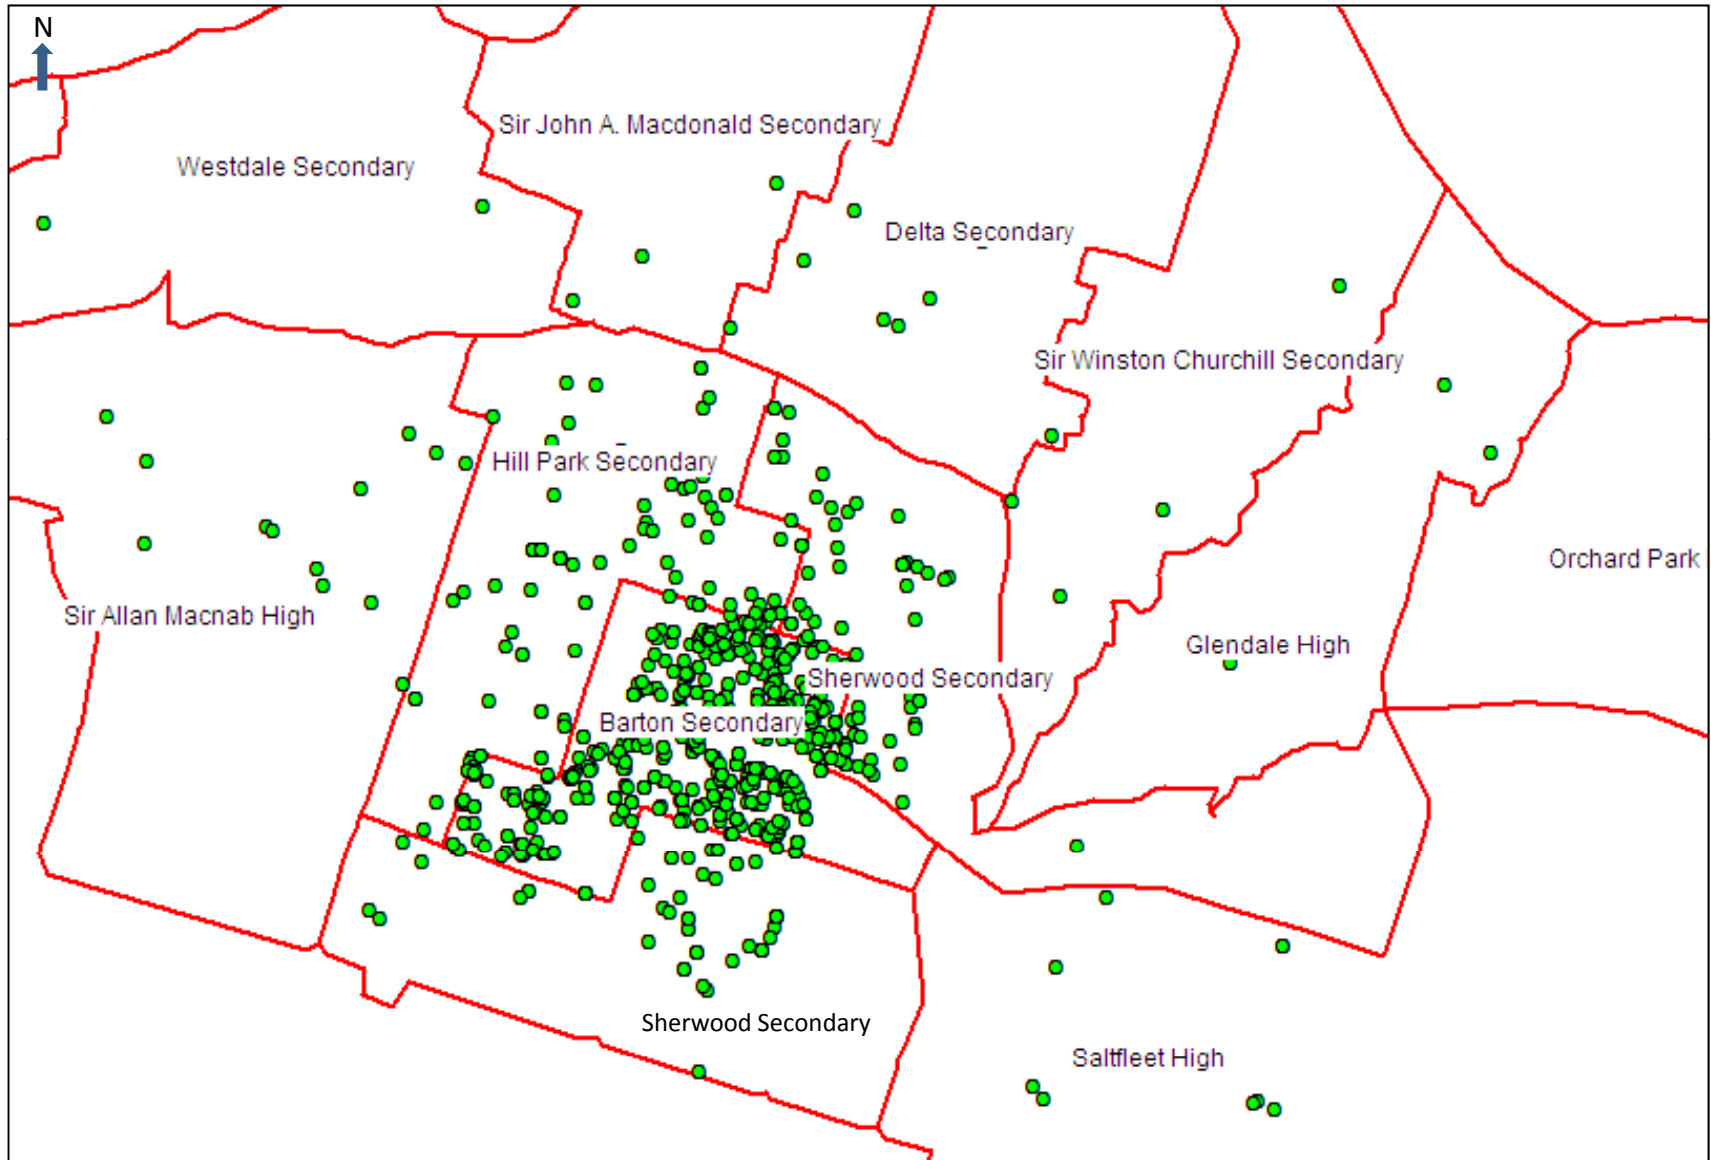

South ARC Student Plots

Barton

01/06/2011

2010-2011 School Year

South ARC Student Plots

Hill Park

01/06/2011

2010-2011 School Year

Mountain Secondary

01/06/2011

2010-2011 School Year

Saltfleet District High

01/06/2011

2010-2011 School Year

South ARC Student Plots

Sherwood