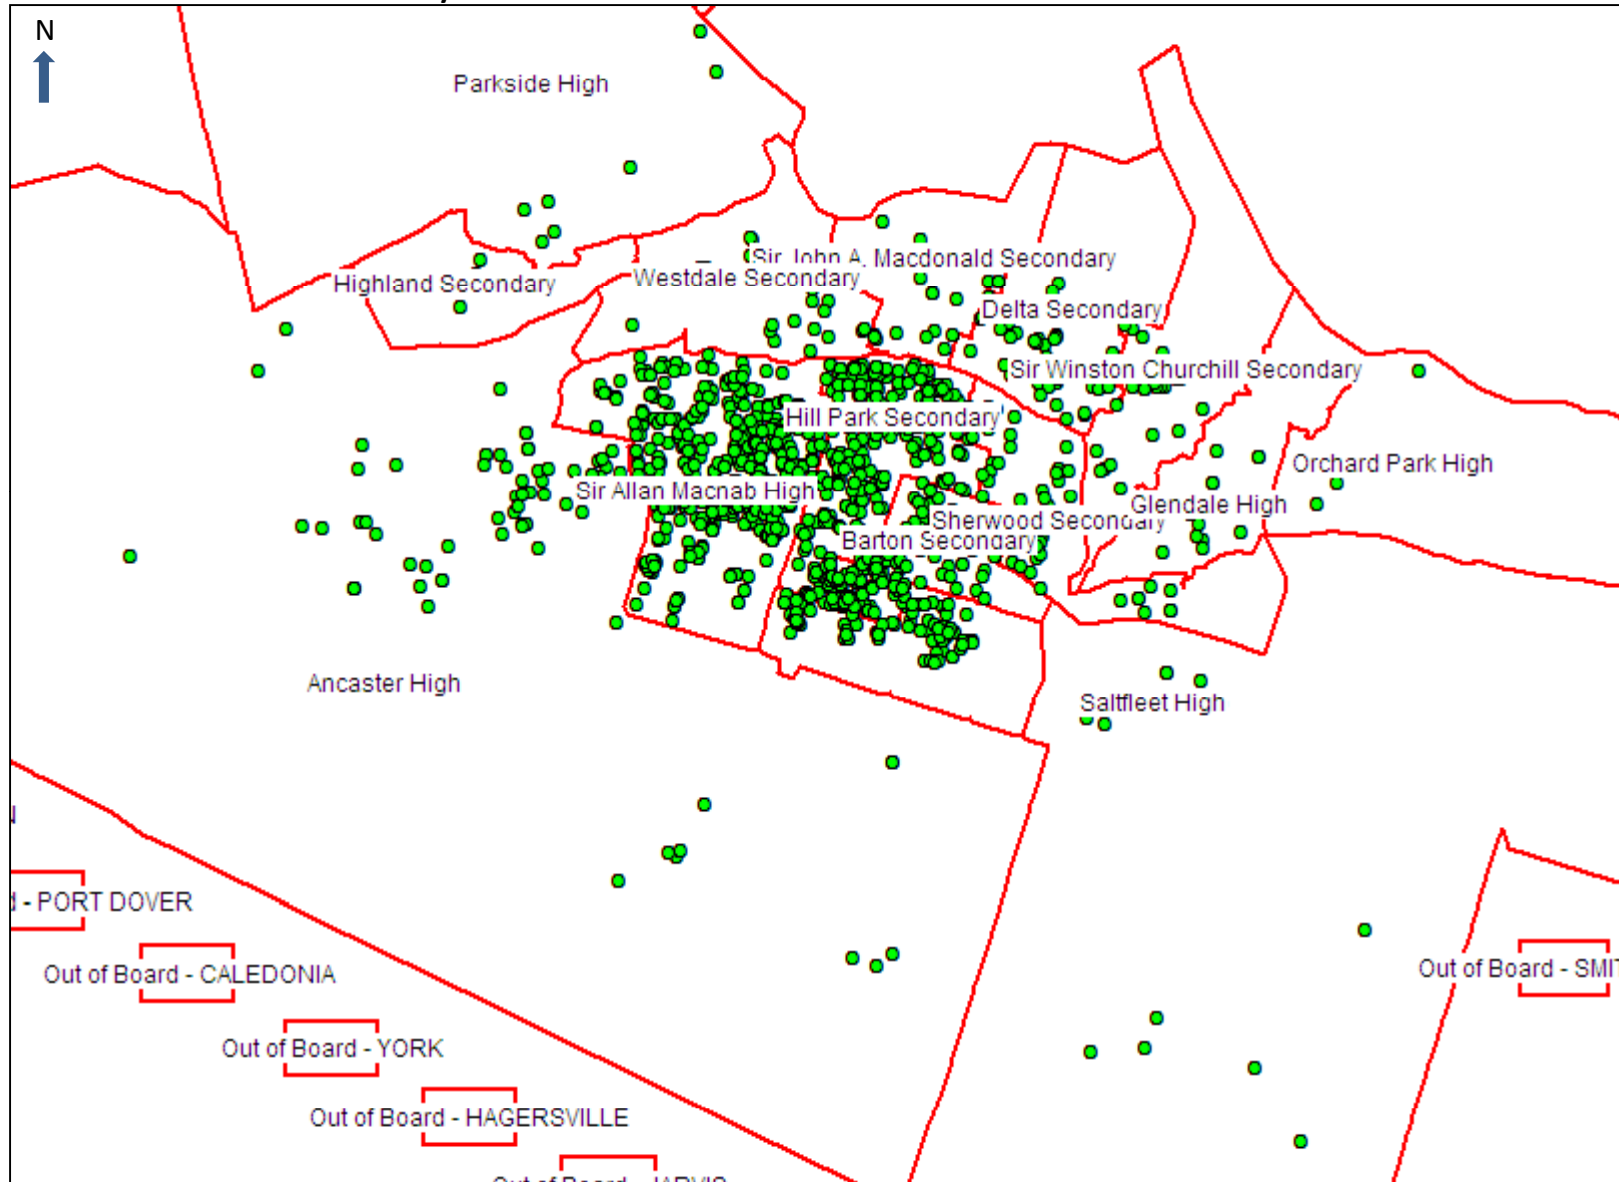

South ARC Student Plots

Barton

01/06/2011

2010-2011 School Year

South ARC Student Plots

Hill Park

01/06/2011

2010-2011 School Year

Mountain Secondary

01/06/2011

2010-2011 School Year

Saltfleet District High

01/06/2011

2010-2011 School Year

South ARC Student Plots

Sherwood

01/06/2011

2010-2011 School Year

Sir Allan MacNab Secondary

01/06/2011

2010-2011 School Year

Westmount Secondary

01/06/2011

2010-2011 School Year