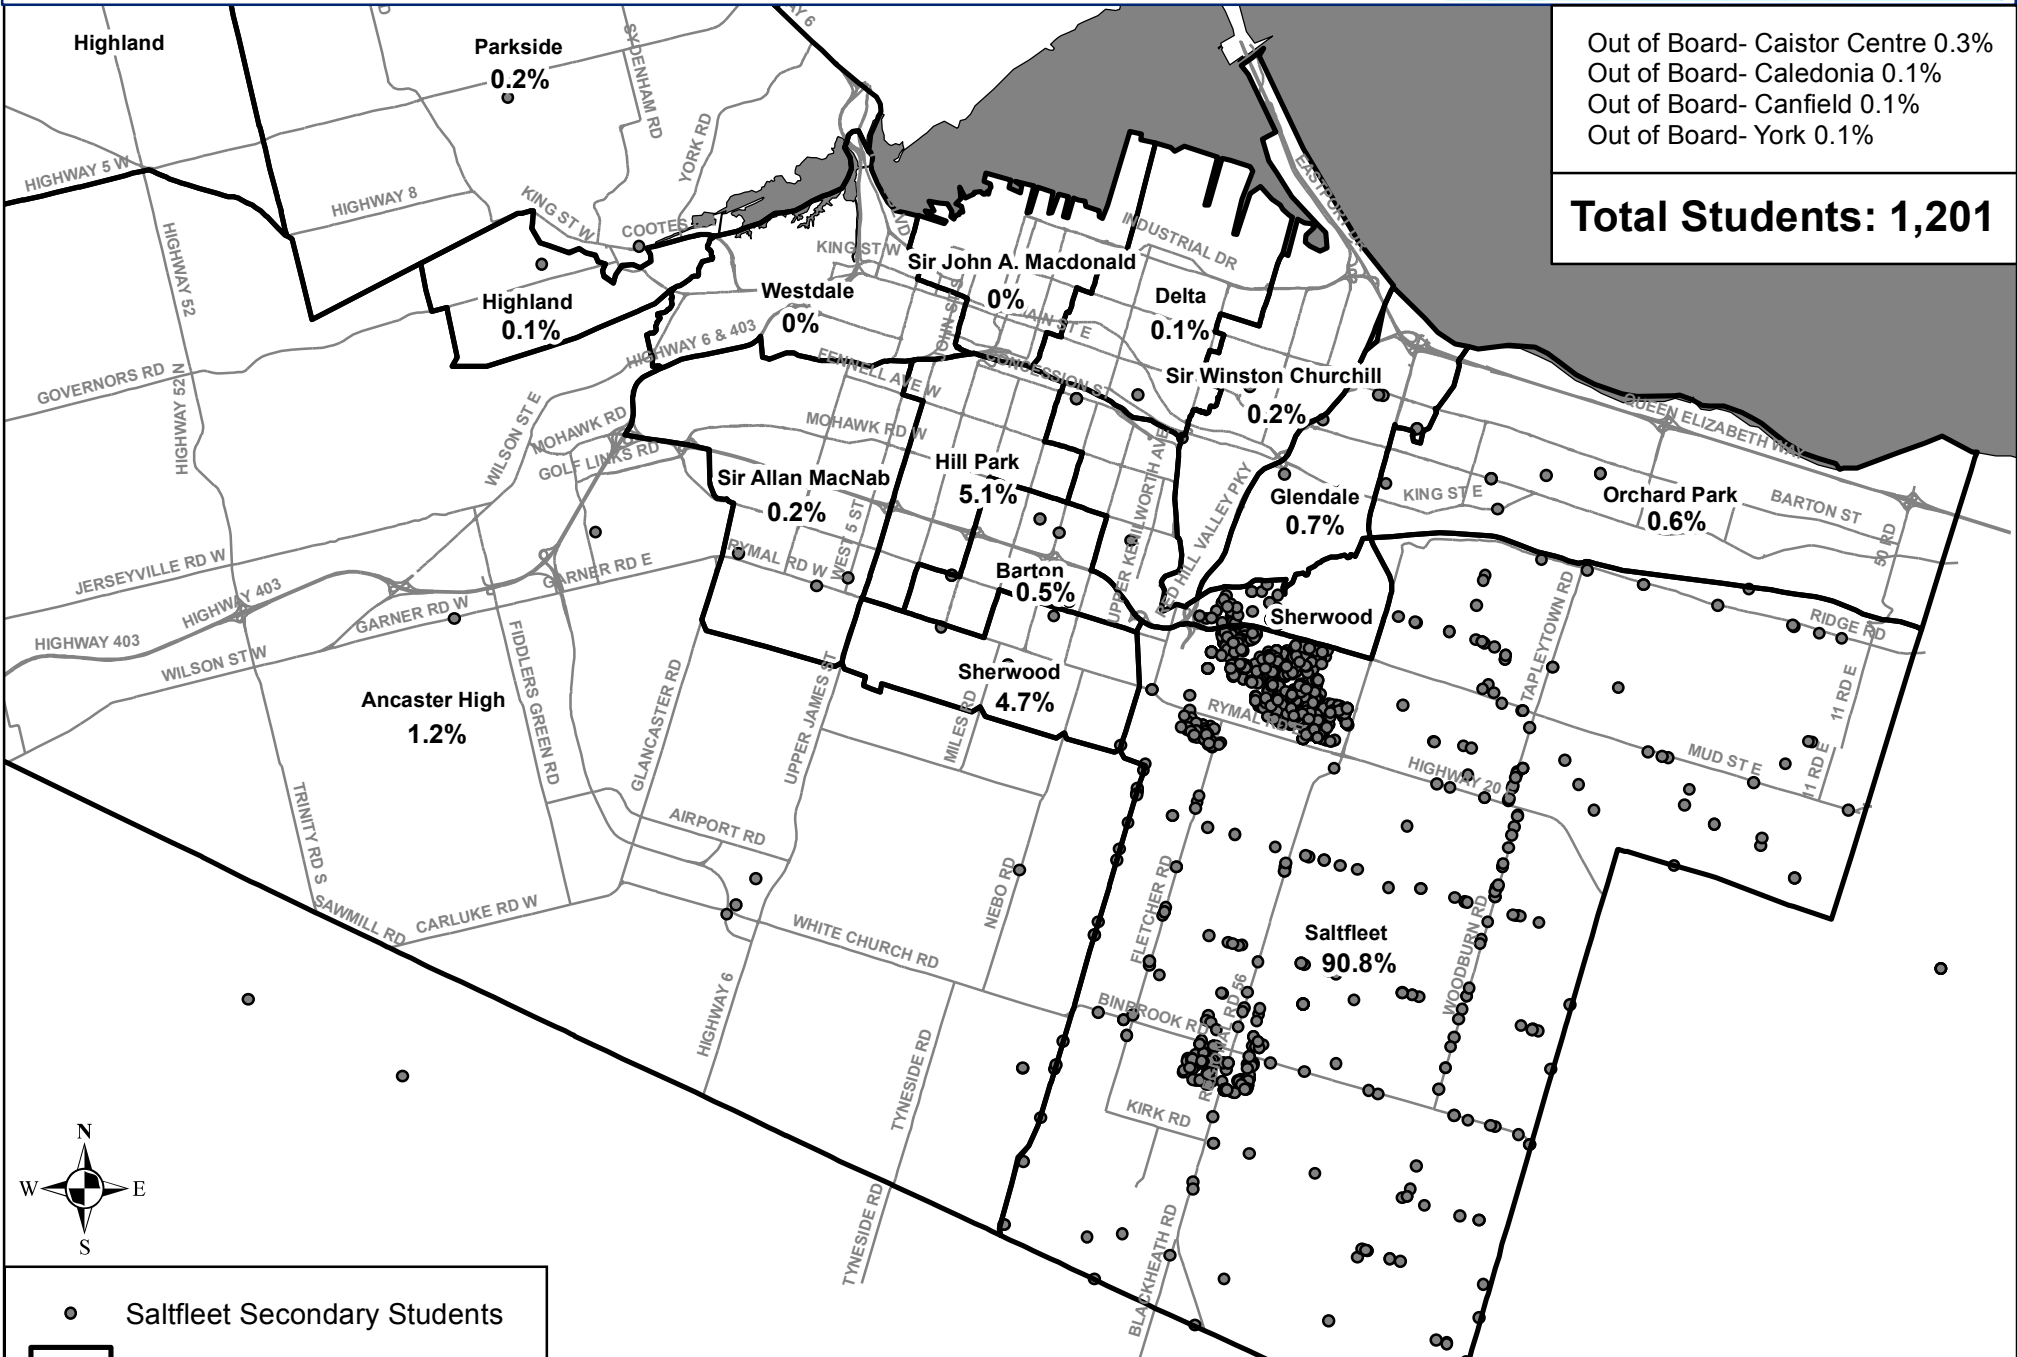

# Saltfleet Secondary Student Plots

Out of Board- Caistor Centre 0.3%  
Out of Board- Caledonia 0.1%  
Out of Board- Canfield 0.1%  
Out of Board- York 0.1%

**Total Students: 1,201**

- Saltfleet Secondary Students
- ▭ Secondary School Boundaries