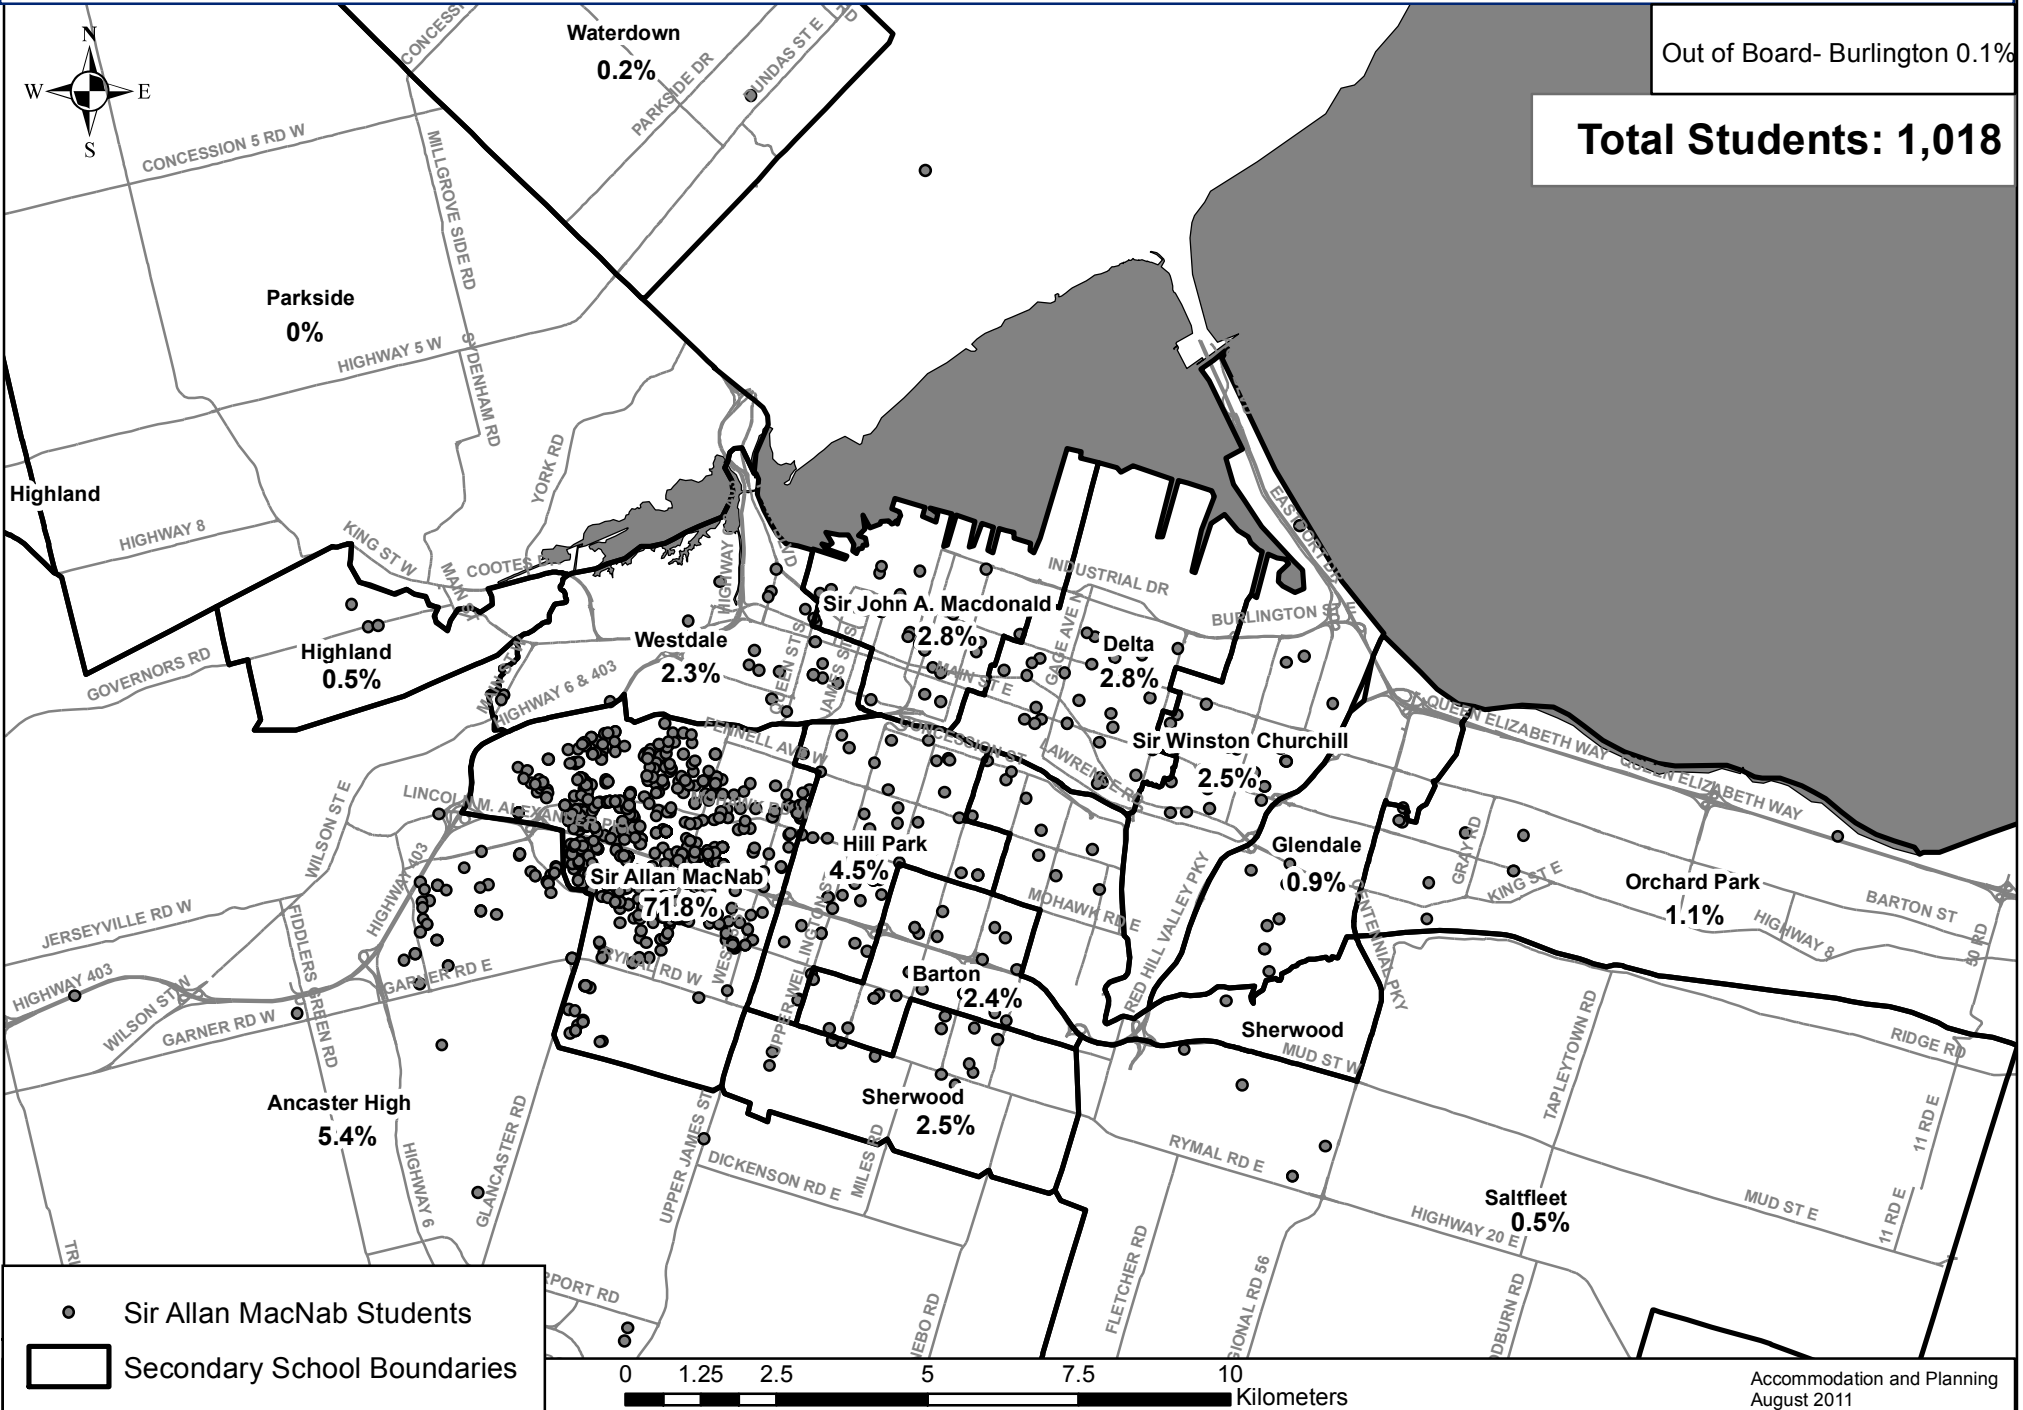

Sir Allan MacNab Secondary Student Plots