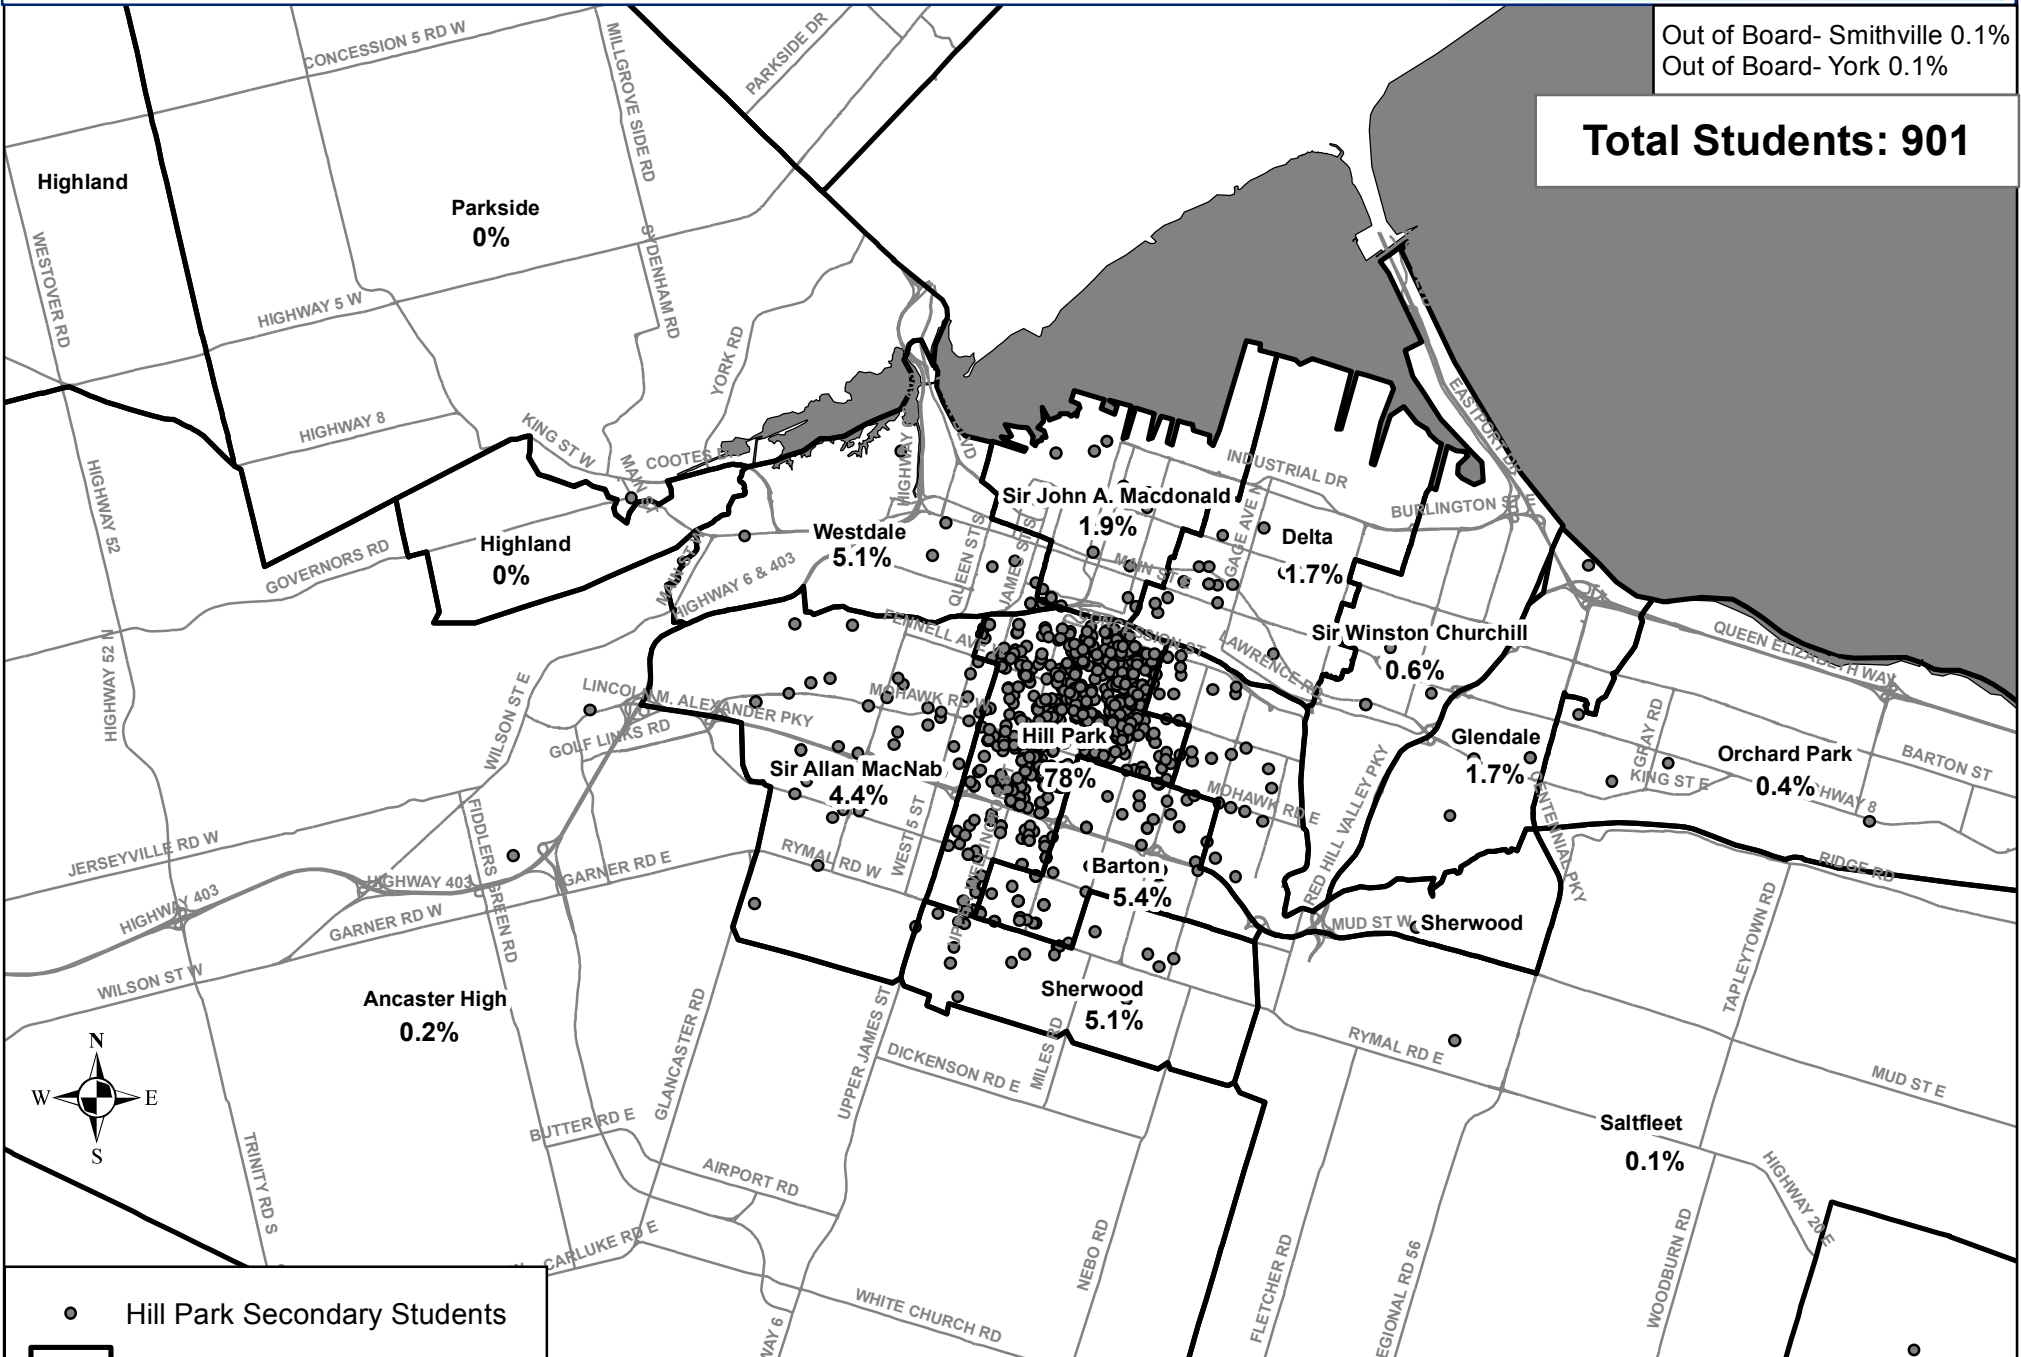

Hill Park Secondary Student Plots

Out of Board- Smithville 0.1%
Out of Board- York 0.1%

Total Students: 901

● Hill Park Secondary Students
□ Secondary School Boundaries