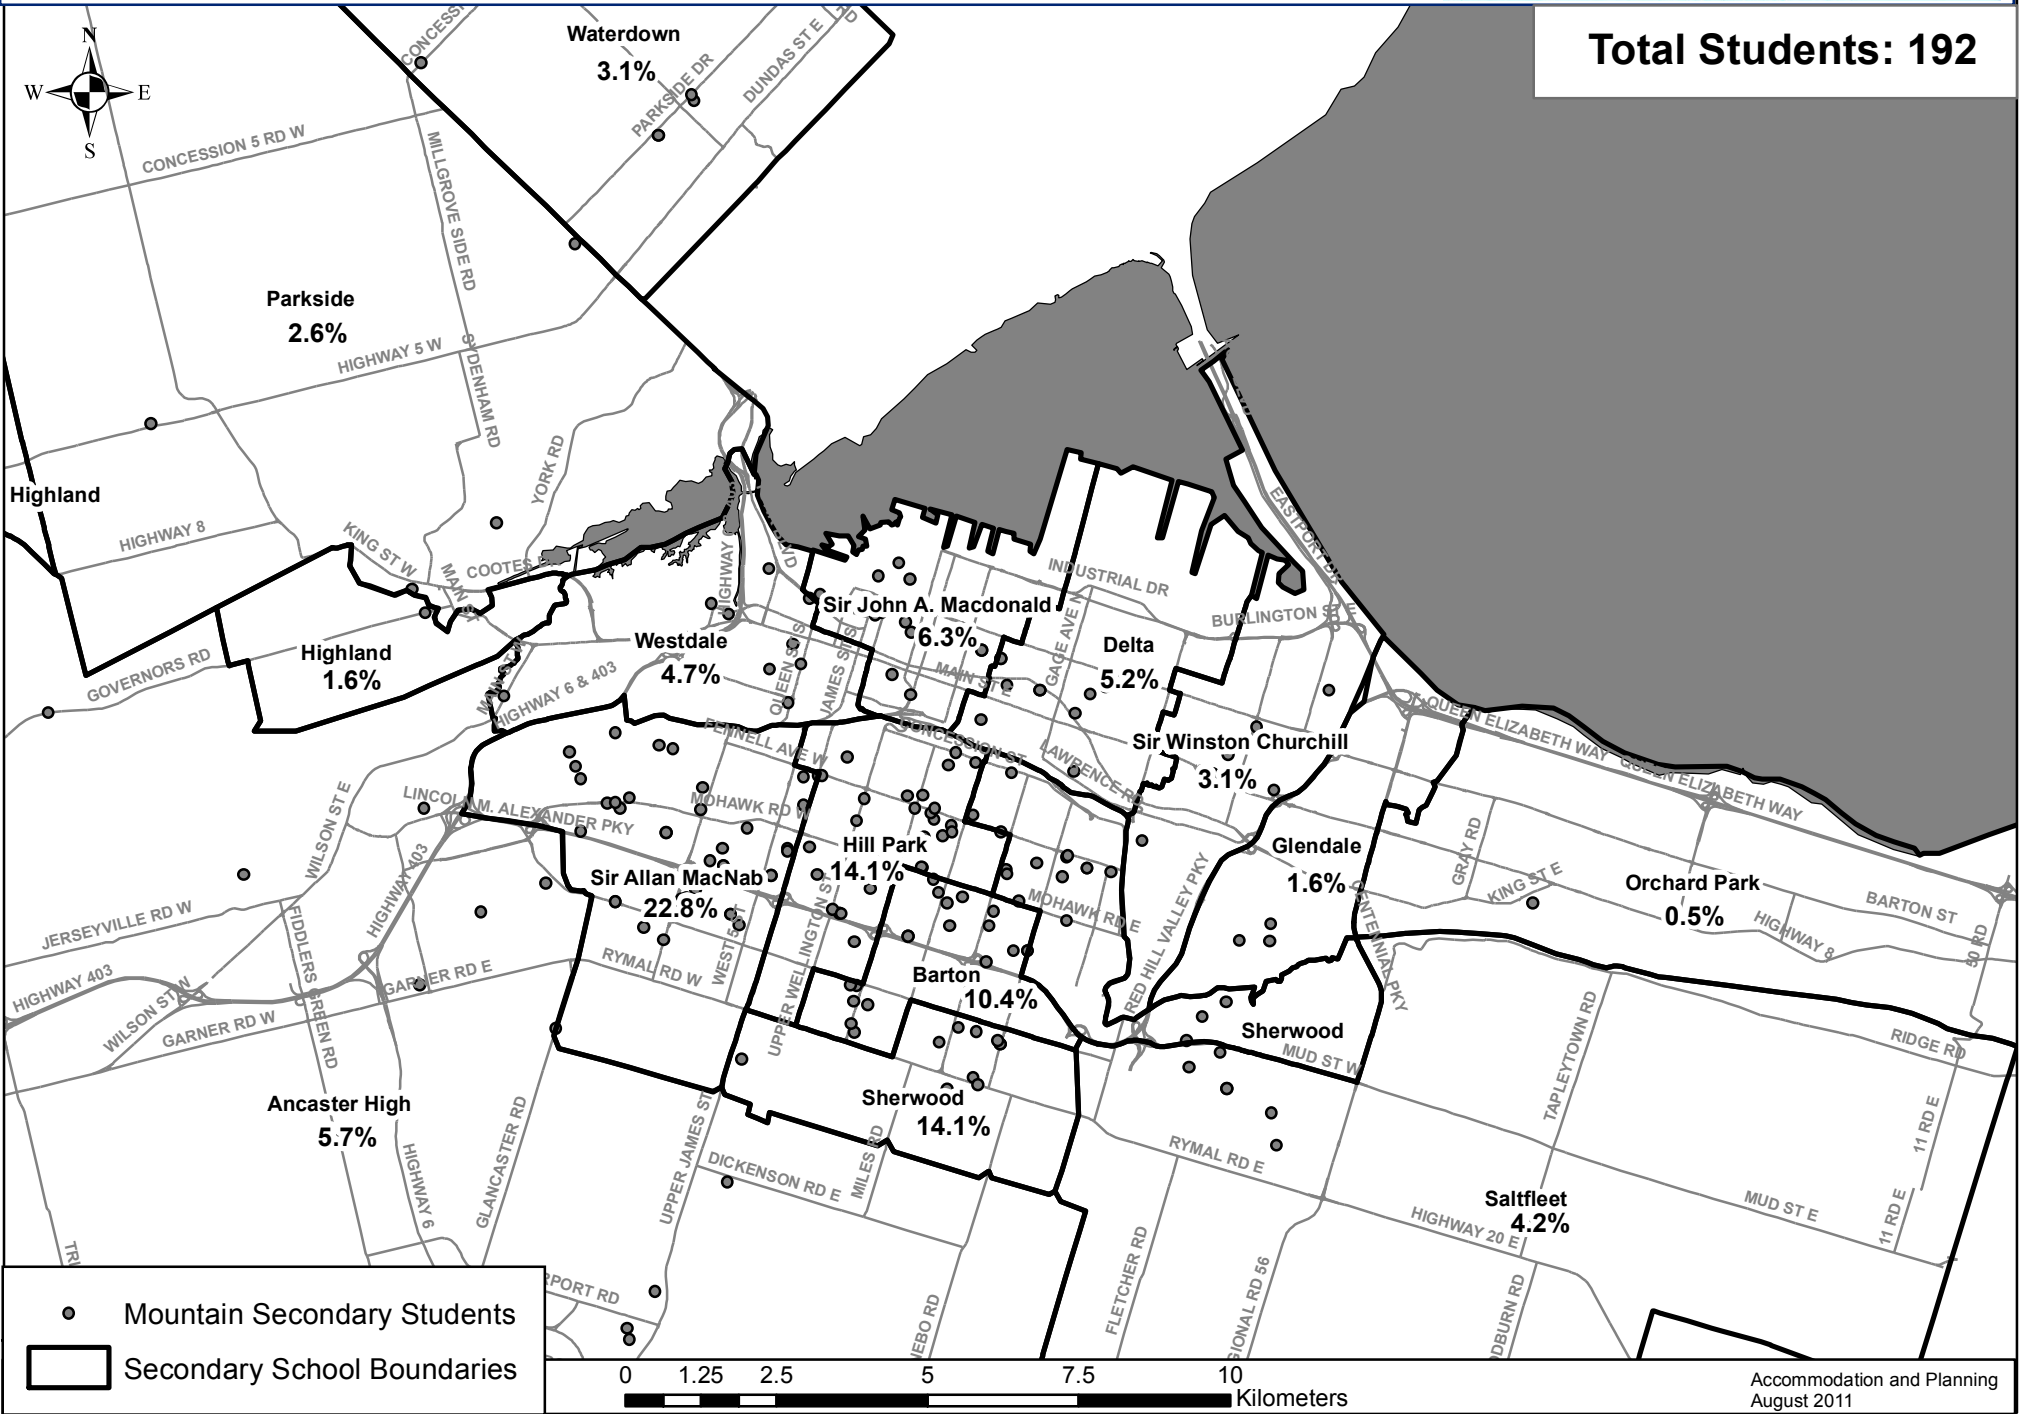

# Barton Secondary Student Plots

# Hill Park Secondary Student Plots

Out of Board- Smithville 0.1%  
Out of Board- York 0.1%

**Total Students: 901**

● Hill Park Secondary Students  
 □ Secondary School Boundaries

# Saltfleet Secondary Student Plots

Out of Board- Caistor Centre 0.3%  
Out of Board- Caledonia 0.1%  
Out of Board- Canfield 0.1%  
Out of Board- York 0.1%

**Total Students: 1,201**

- Saltfleet Secondary Students
- ▭ Secondary School Boundaries