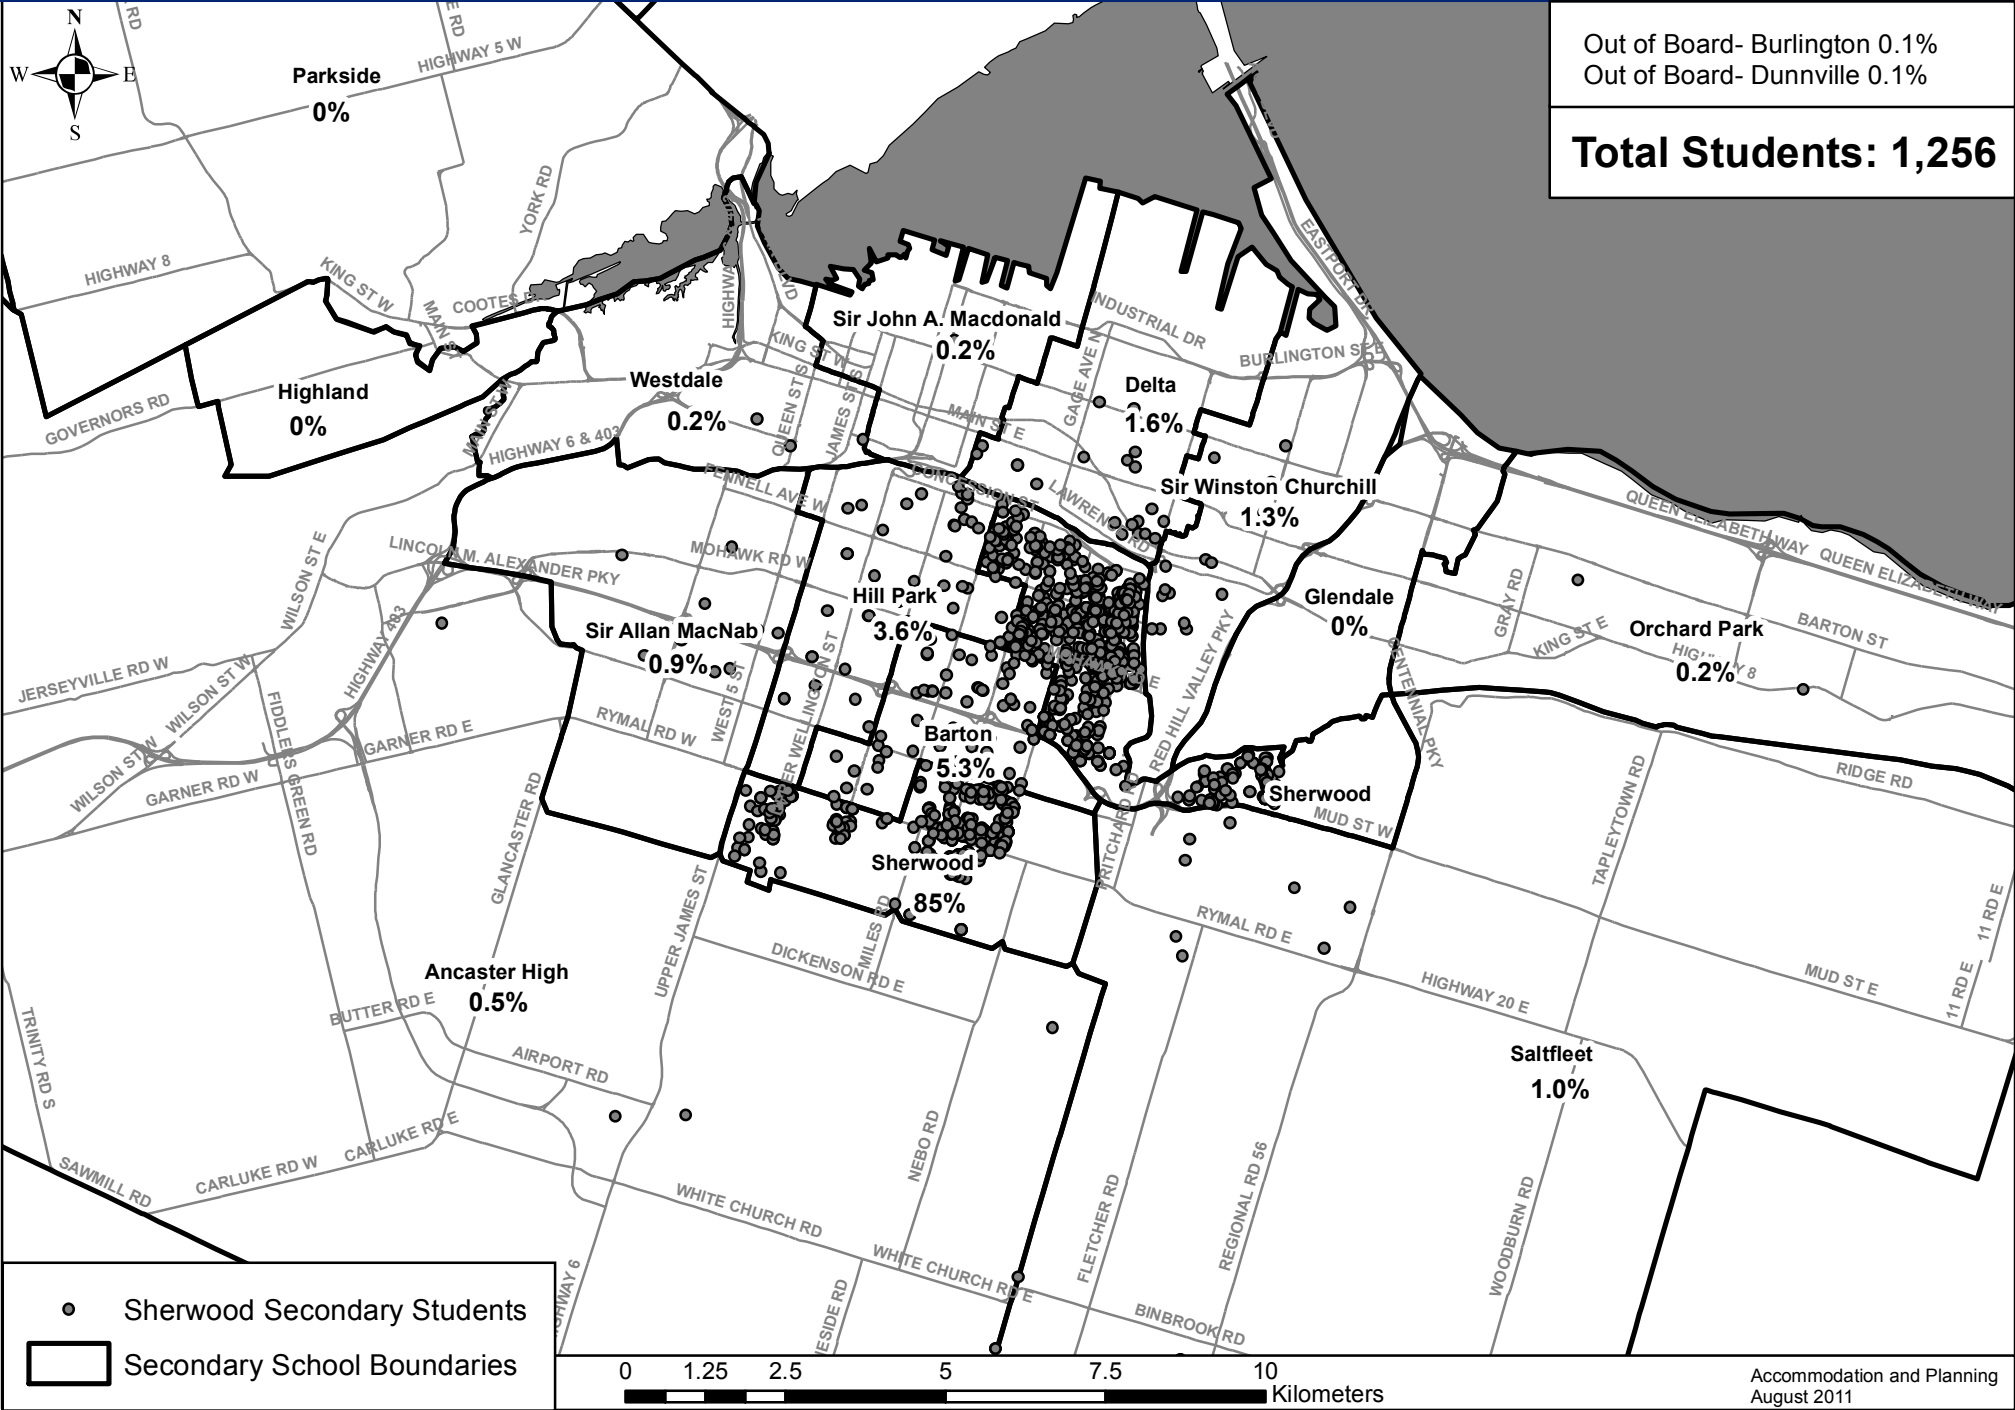

# Saltfleet Secondary Student Plots

Out of Board- Caistor Centre 0.3%  
Out of Board- Caledonia 0.1%  
Out of Board- Canfield 0.1%  
Out of Board- York 0.1%

**Total Students: 1,201**

- Saltfleet Secondary Students
- ▭ Secondary School Boundaries

# Sherwood Secondary Student Plots