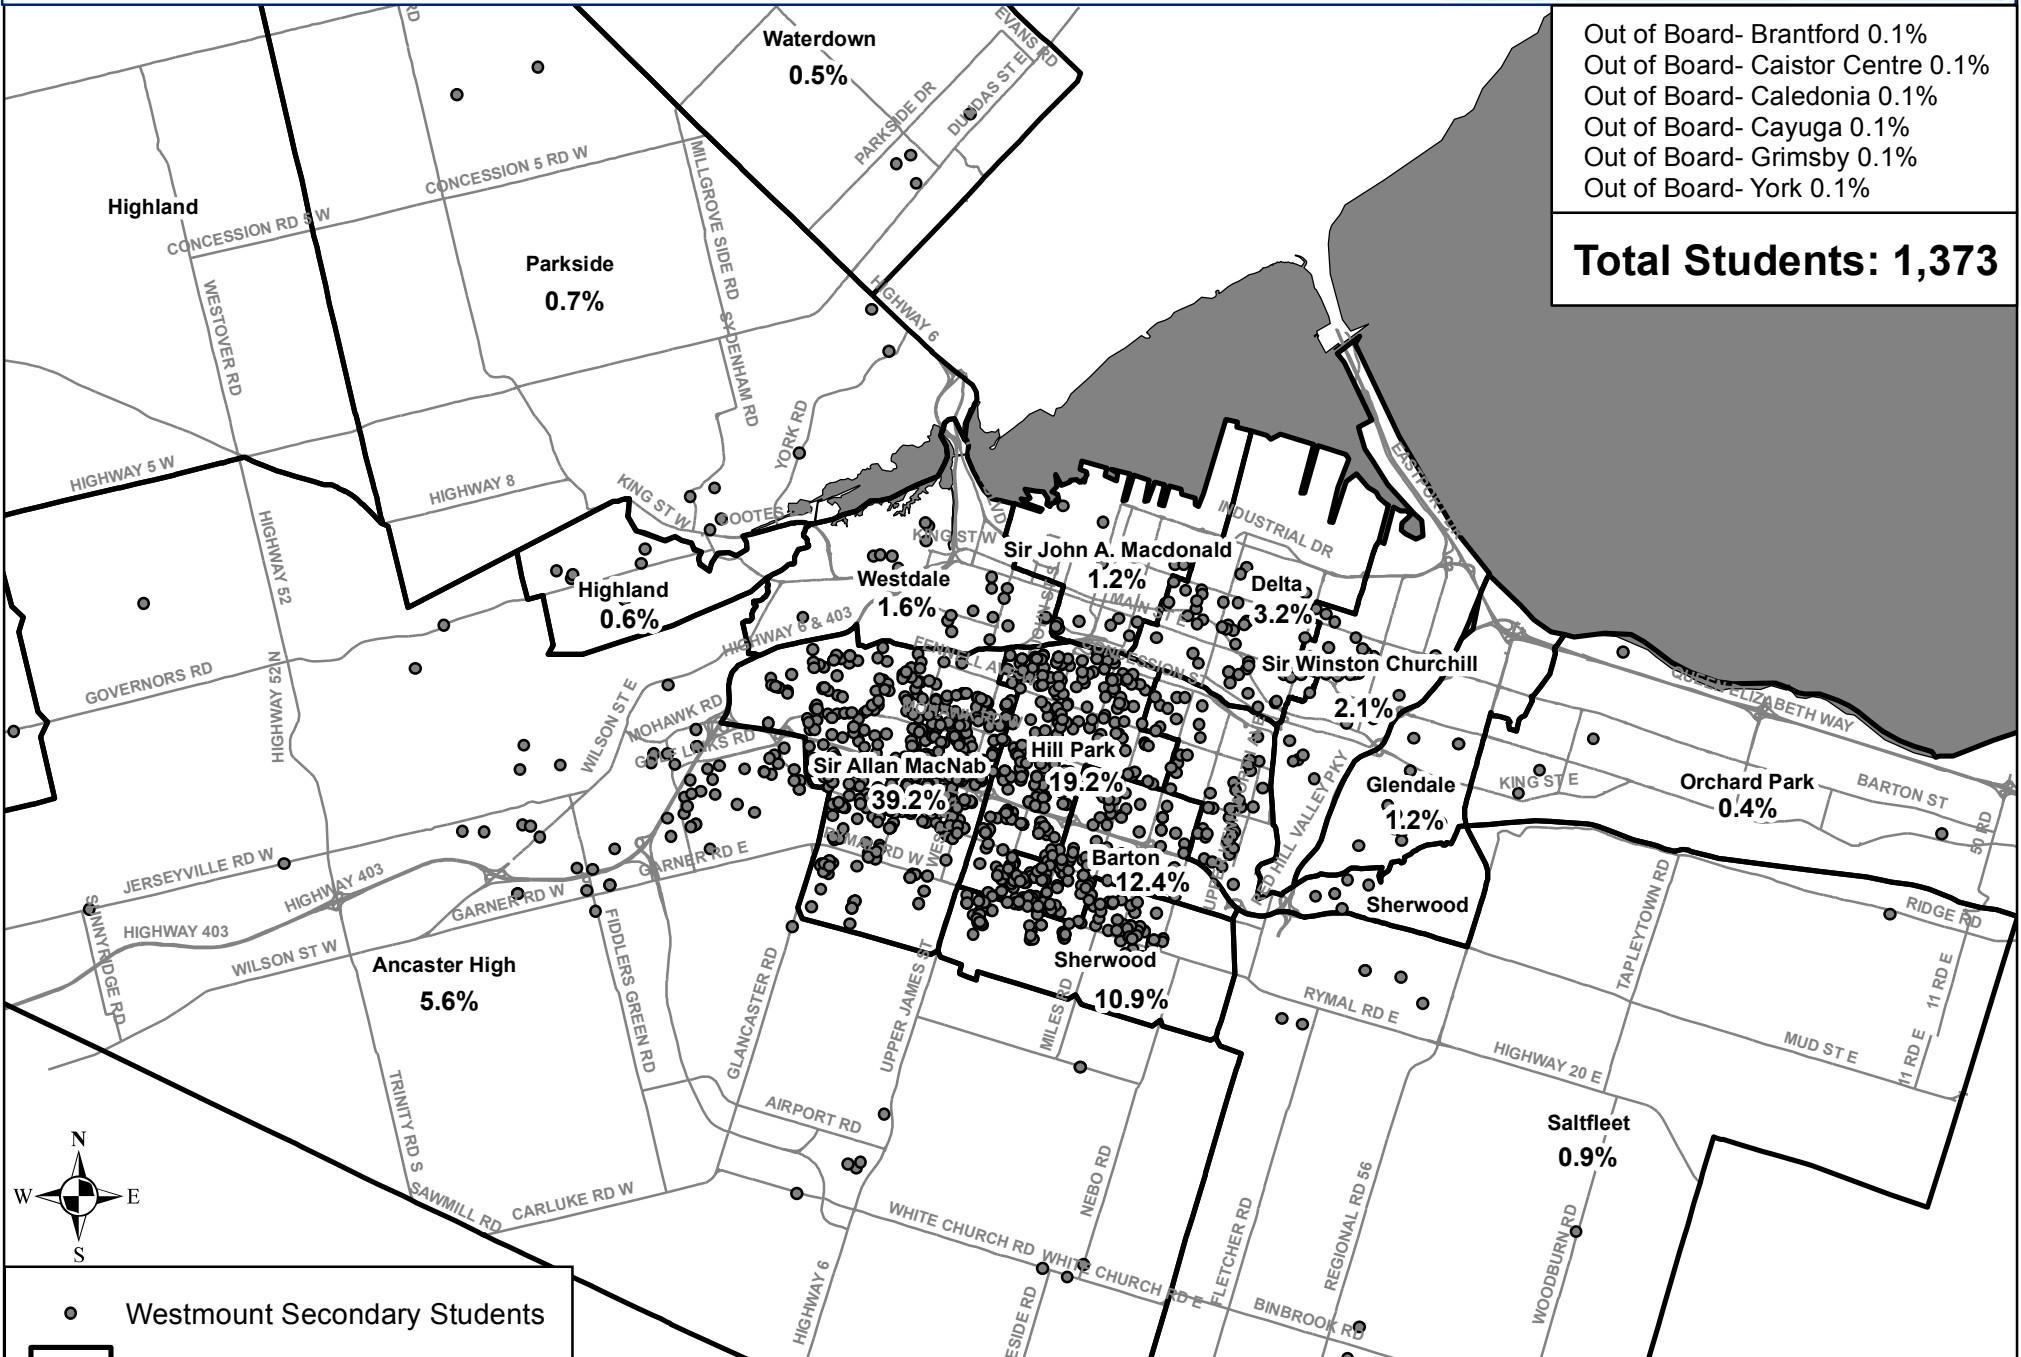

Westmount Secondary Student Plots

Out of Board- Brantford 0.1%
Out of Board- Caistor Centre 0.1%
Out of Board- Caledonia 0.1%
Out of Board- Cayuga 0.1%
Out of Board- Grimsby 0.1%
Out of Board- York 0.1%

Total Students: 1,373

- Westmount Secondary Students
- ▭ Secondary School Boundaries