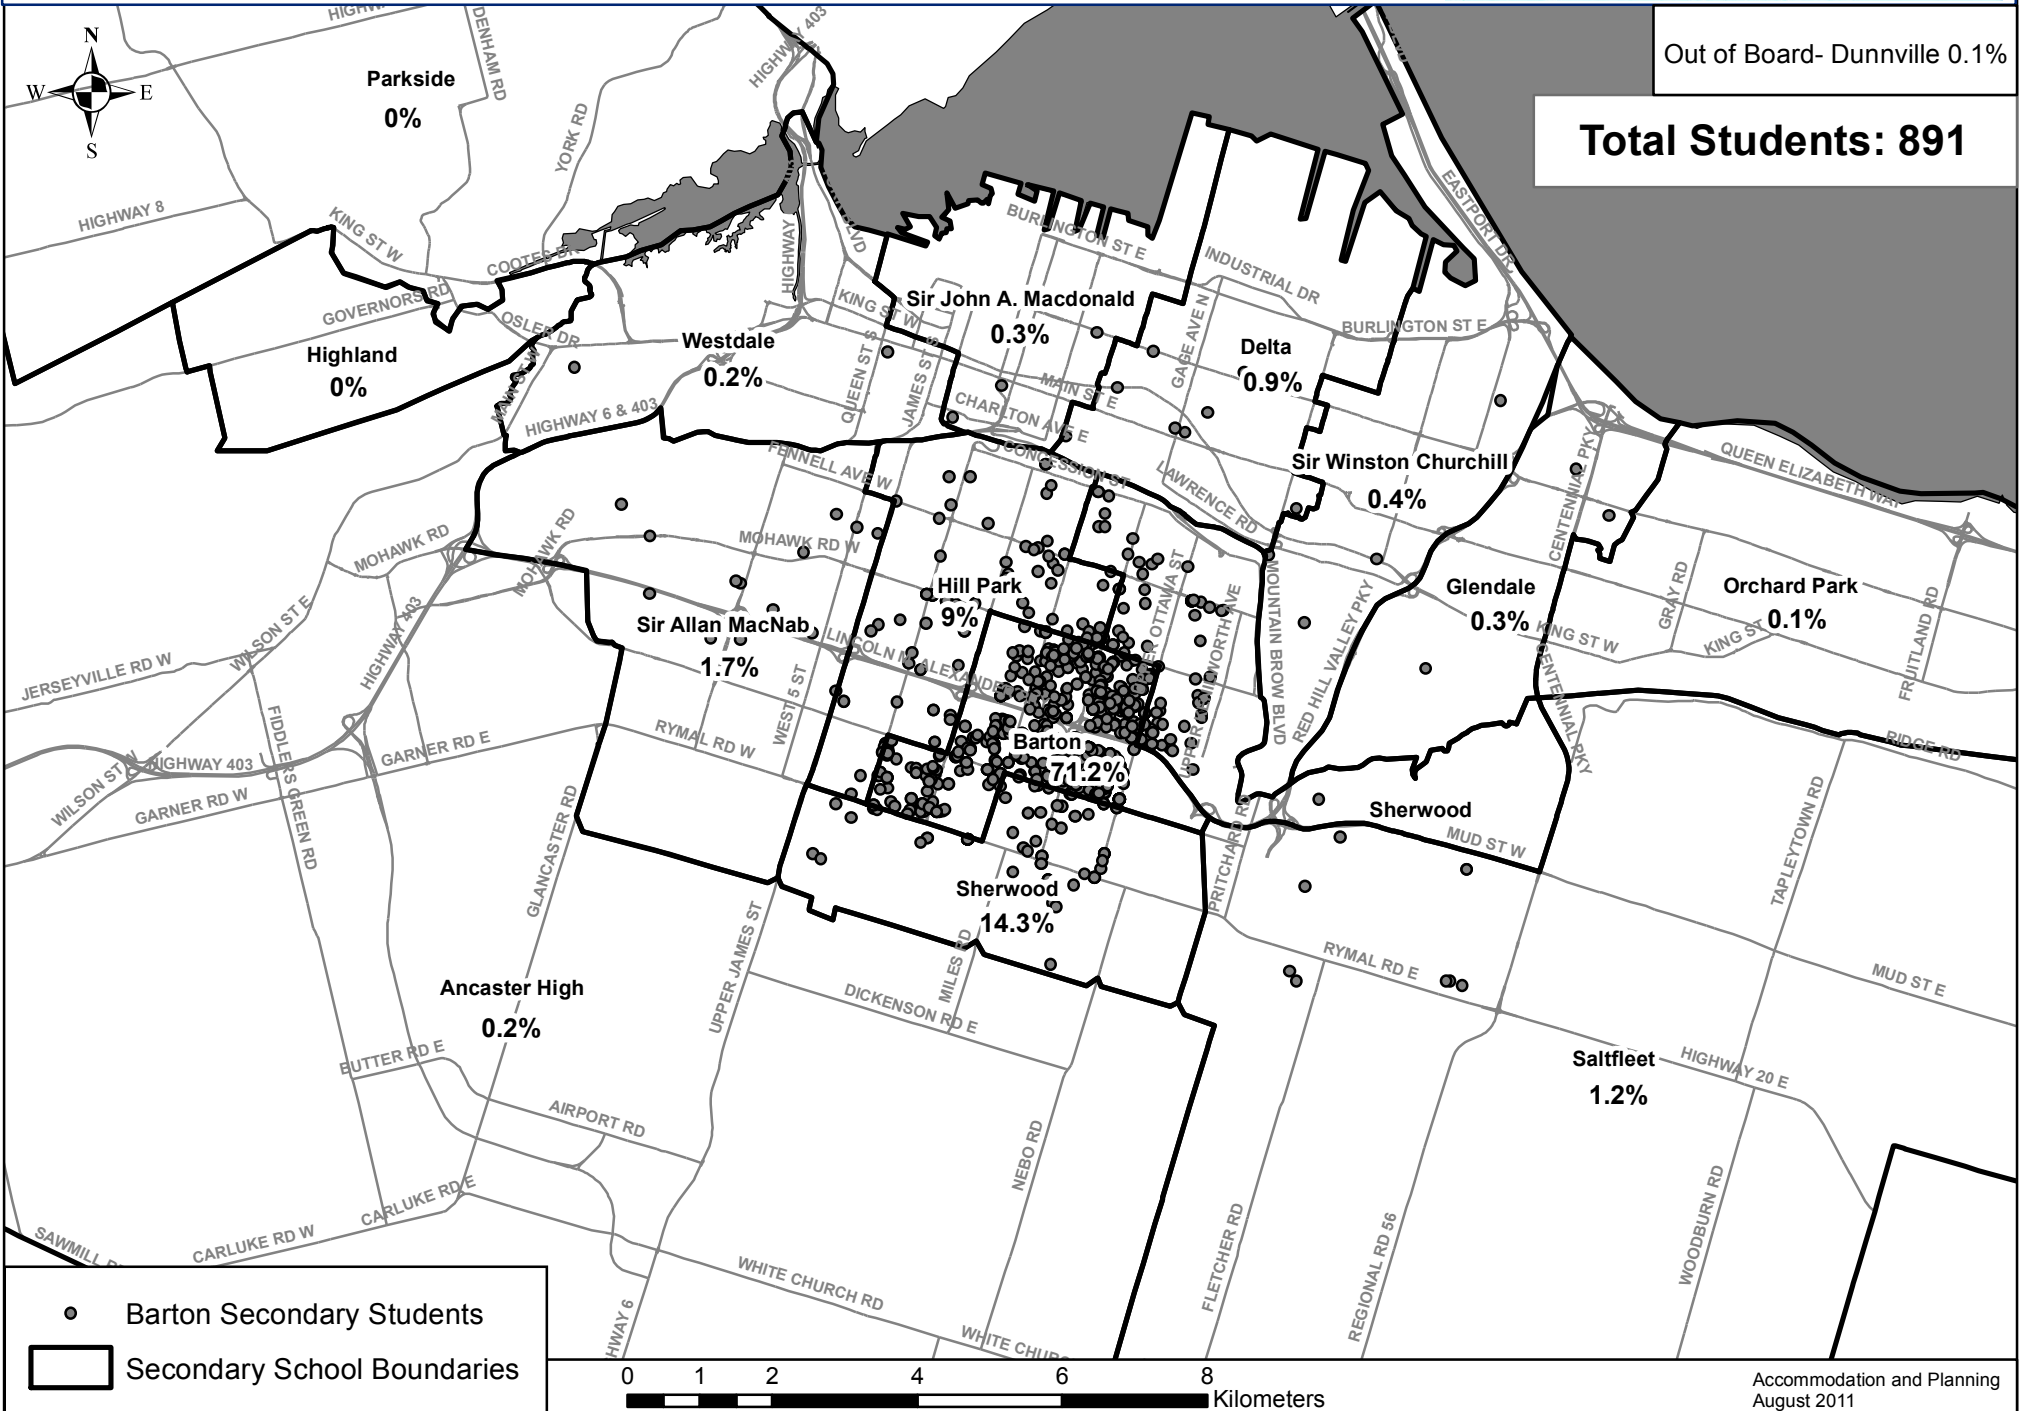

# Barton Secondary Student Plots

# Saltfleet Secondary Student Plots

Out of Board- Caistor Centre 0.3%  
Out of Board- Caledonia 0.1%  
Out of Board- Canfield 0.1%  
Out of Board- York 0.1%

**Total Students: 1,201**

- Saltfleet Secondary Students
- ▭ Secondary School Boundaries