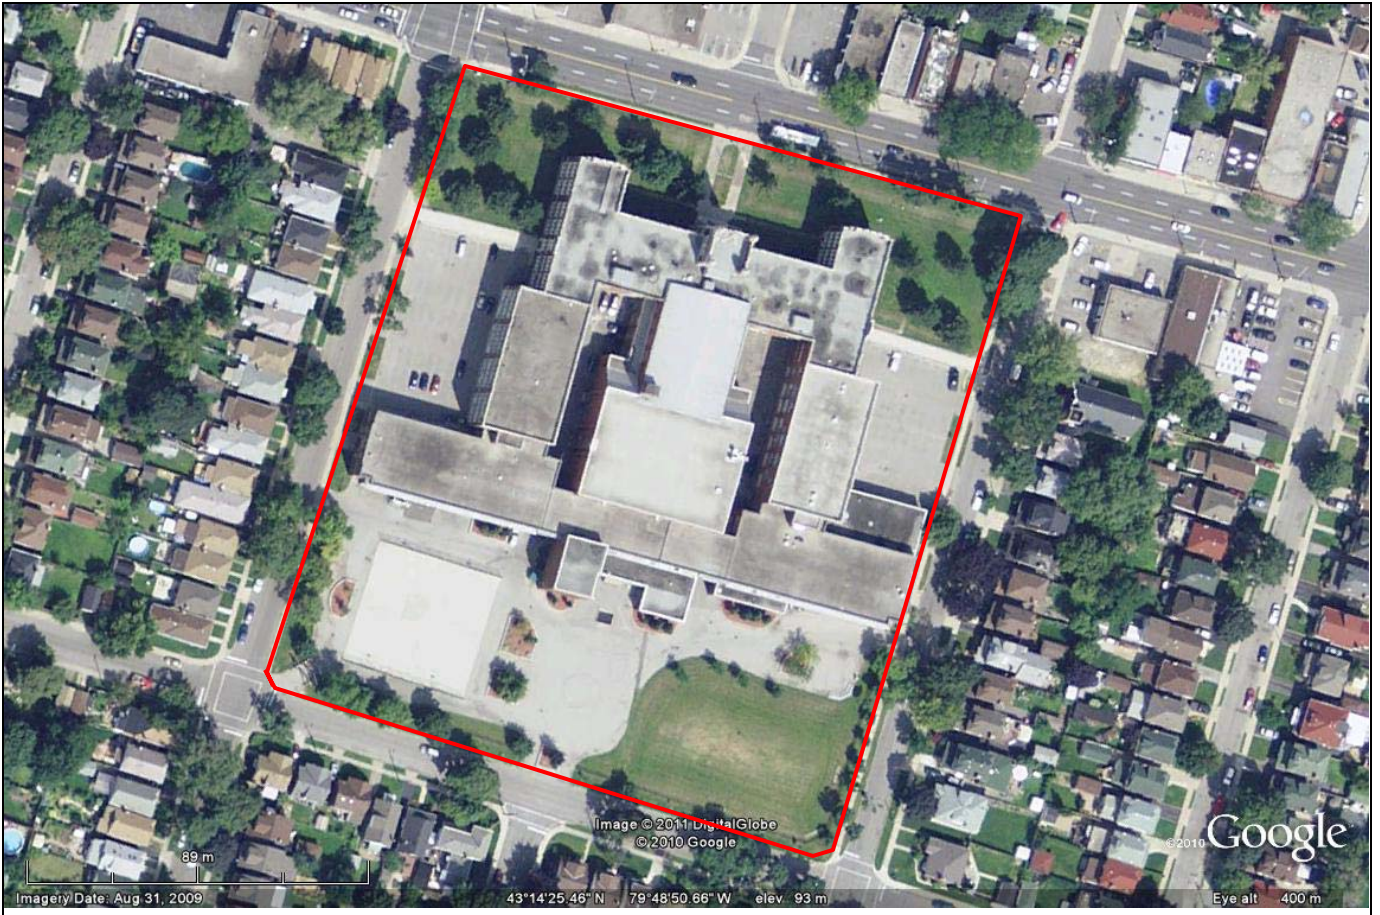

**DELTA SECONDARY
1284 MAIN ST. E., HAMILTON
6.19 ACRES**

PROPERTY INFORMATION

LOCATION	1284 Main St. E.
PROPERTY NUMBER	251804030500550
FRONTAGE	487 ft. +/-
DEPTH	561 ft. +/-
BLDG. SIZE	227,636 +/- ft ²
BUILT	1924
ADDITIONS	1948, 1970
SITE AREA	6.19 +/- Acres
LEGAL TEXT	Conc 3 Pt Lot 3 Btn. Ham
MUNICIPALITY	Hamilton