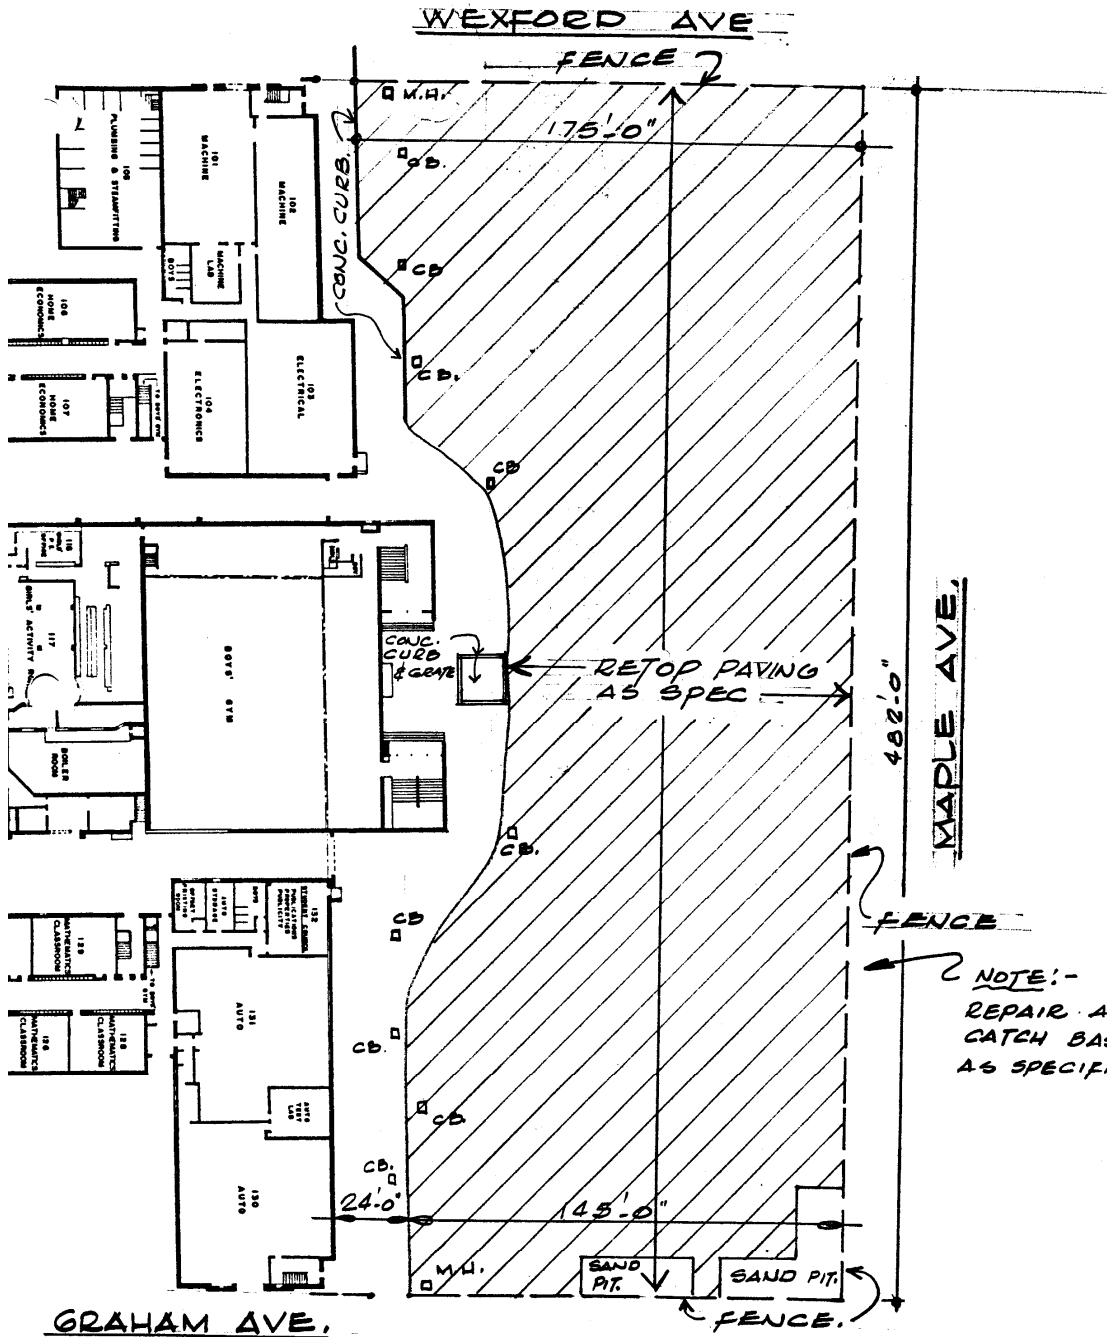

## ARC North - Delta Secondary School

Total sq/ft:  
- 227,636

Associated Facilities:  
- Delta Honey Bear Day Care

Gym

Gym

Hallway

DELTA SECONDARY SCHOOL  
 RETOP PAVING. APR. 16/75 NOT TO SCALE.