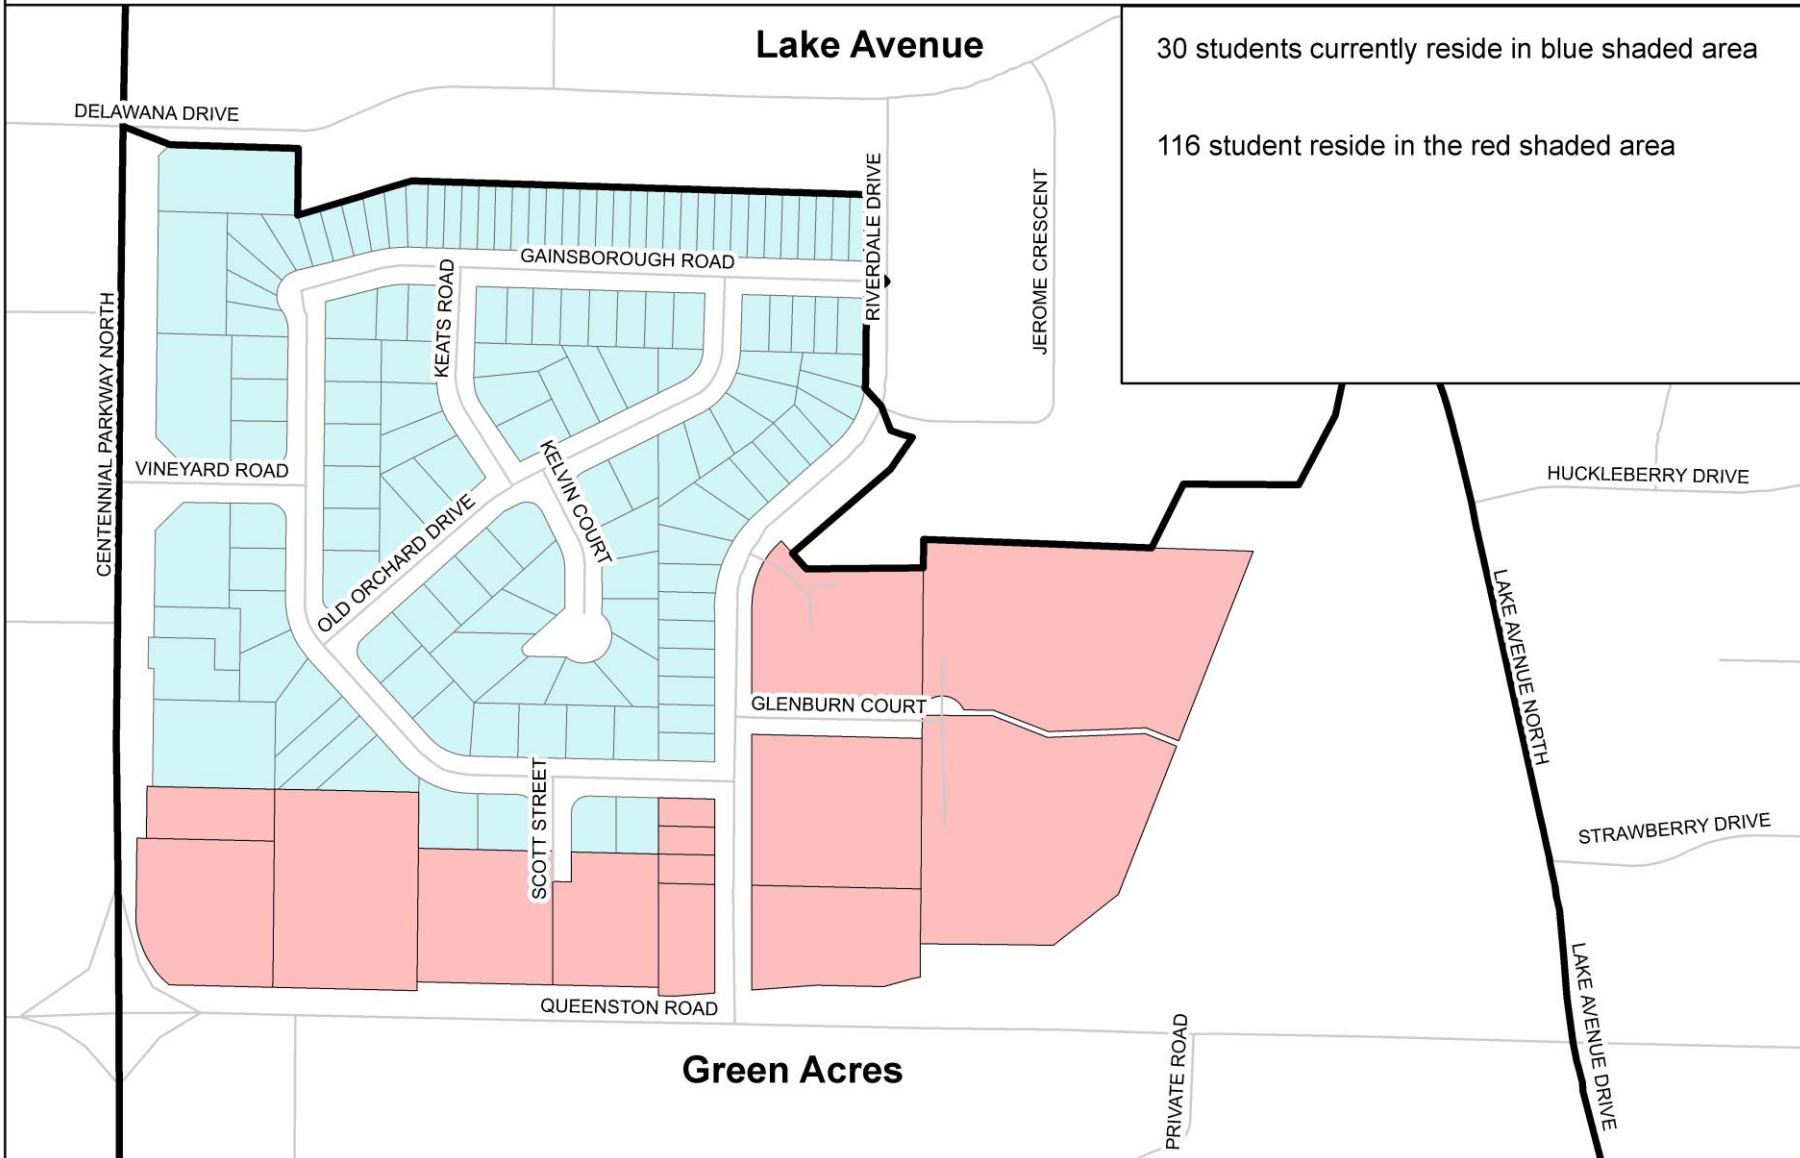

Working Group Meeting #6 Lower Stoney Creek

Wednesday April 6, 2016

Memorial (Stoney Creek)

Agenda

1. Welcome
2. Review Minutes – Working Group #5
3. Data request – Riverdale Community
4. Review Public Meeting Presentation
5. Next Meeting

Riverdale Community

30 students currently reside in blue shaded area
116 student reside in the red shaded area

 Elementary Boundaries

Public Meeting #2

- Review draft presentation

Next Meetings

Public Meeting

Tuesday April 12, 2016 – Orchard Park
Secondary School – 6:00 pm

Working Group Meeting #7 –

Wednesday April 20, 2016

- Tour of Mountain View – 5:30 pm
- Eastdale tour & dinner – 6:00 pm
- Meeting start – 6:30 pm