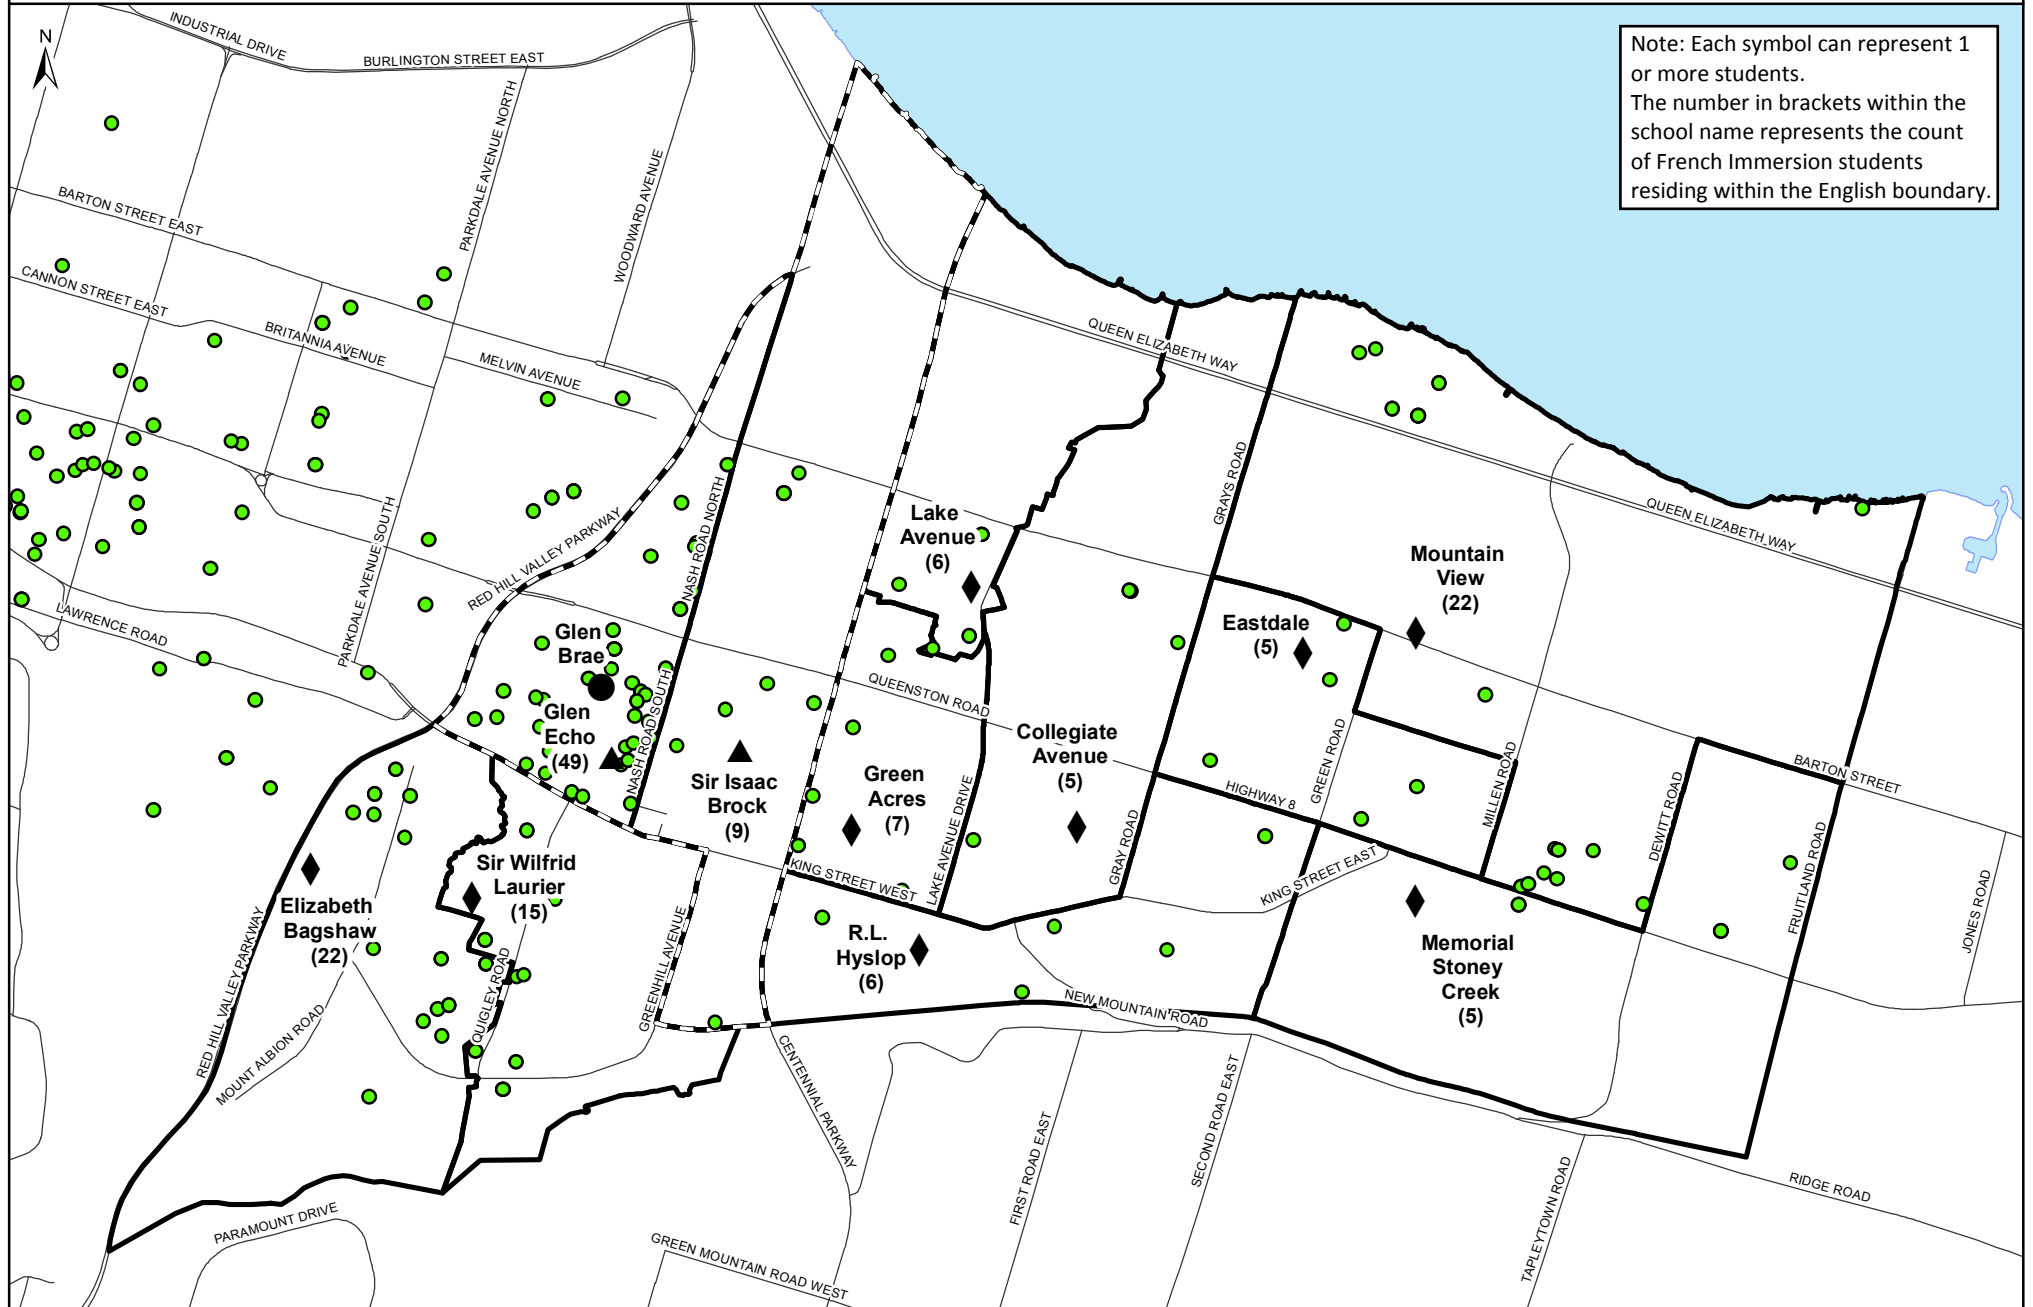

East Hamilton 2 and Lower Stoney Creek - FI Student Distribution

Note: Each symbol can represent 1 or more students.
The number in brackets within the school name represents the count of French Immersion students residing within the English boundary.

Student Location	Jr Elementary School	Elementary Boundaries
Elementary School	Middle School	Middle School Boundary

Note: Student locations are based on October 2015 enrolment.