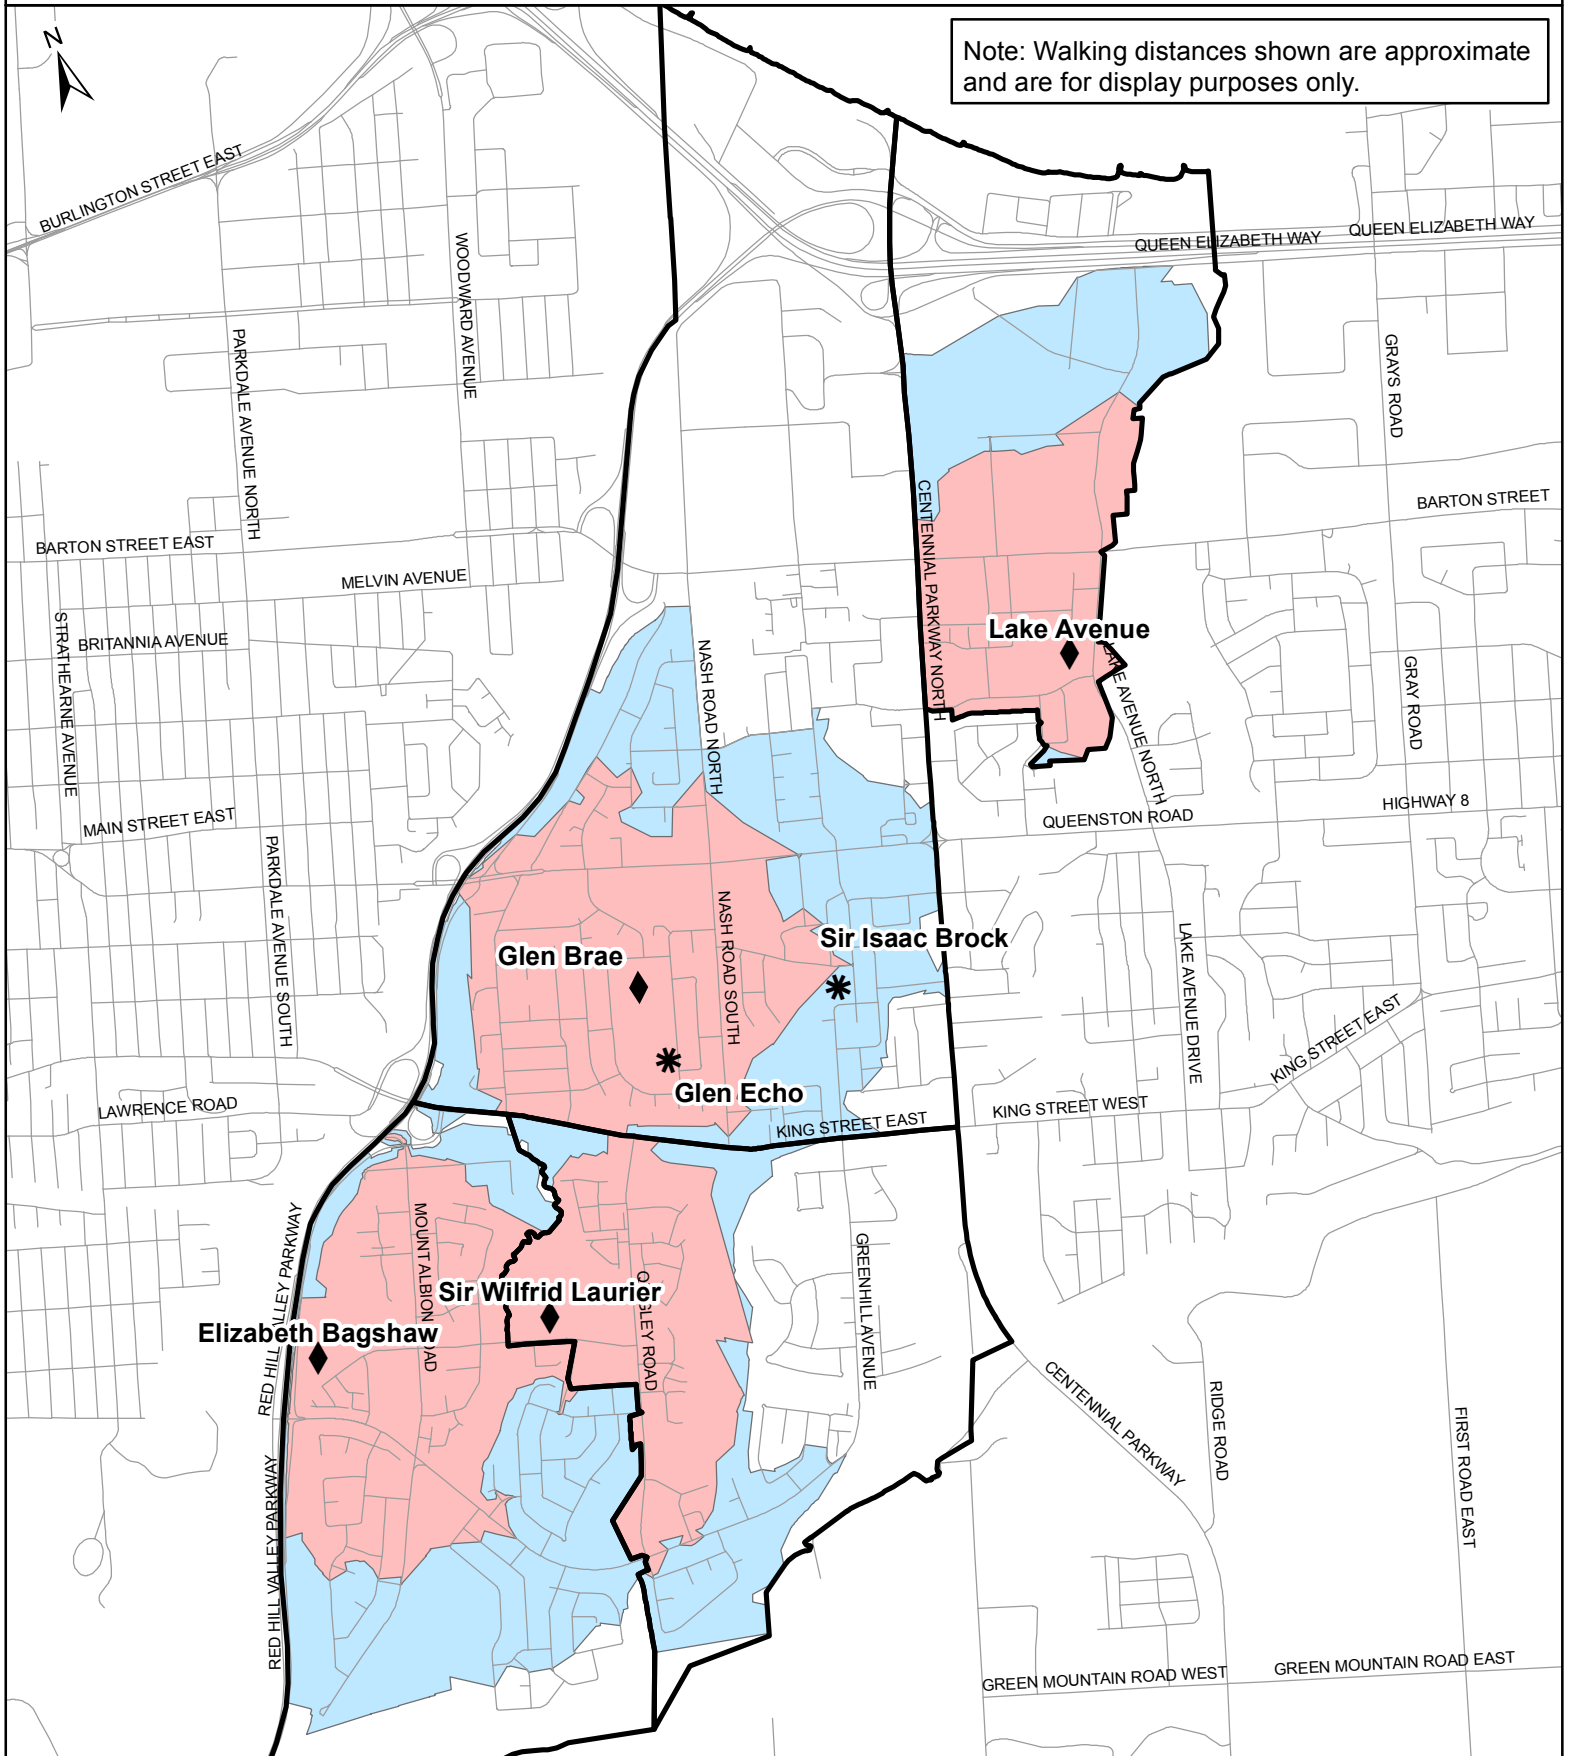

East Hamilton City 2 - Current Walking Distances

Note: Walking distances shown are approximate and are for display purposes only.

- 1KM - JK & SK
- 1.6KM - Grades 1-6
- Jr Elementary
- Elementary
- Middle School

East Hamilton City 2 - Recommended Option Walking Distances

Note: Walking distances shown are approximate and are for display purposes only.

- ▲ Jr Elem
- ◆ Elementary
- * Closed School
- 1KM - JK & SK
- 1.6KM - Grades 1-6

East Hamilton City 2 - Alternative Option Walking Distances

Note: Walking distances shown are approximate and are for display purposes only.

- ▲ Jr Elem
- ◆ Elementary
- * Closed School
- 1KM - JK & SK
- 1.6KM - Grades 1-6