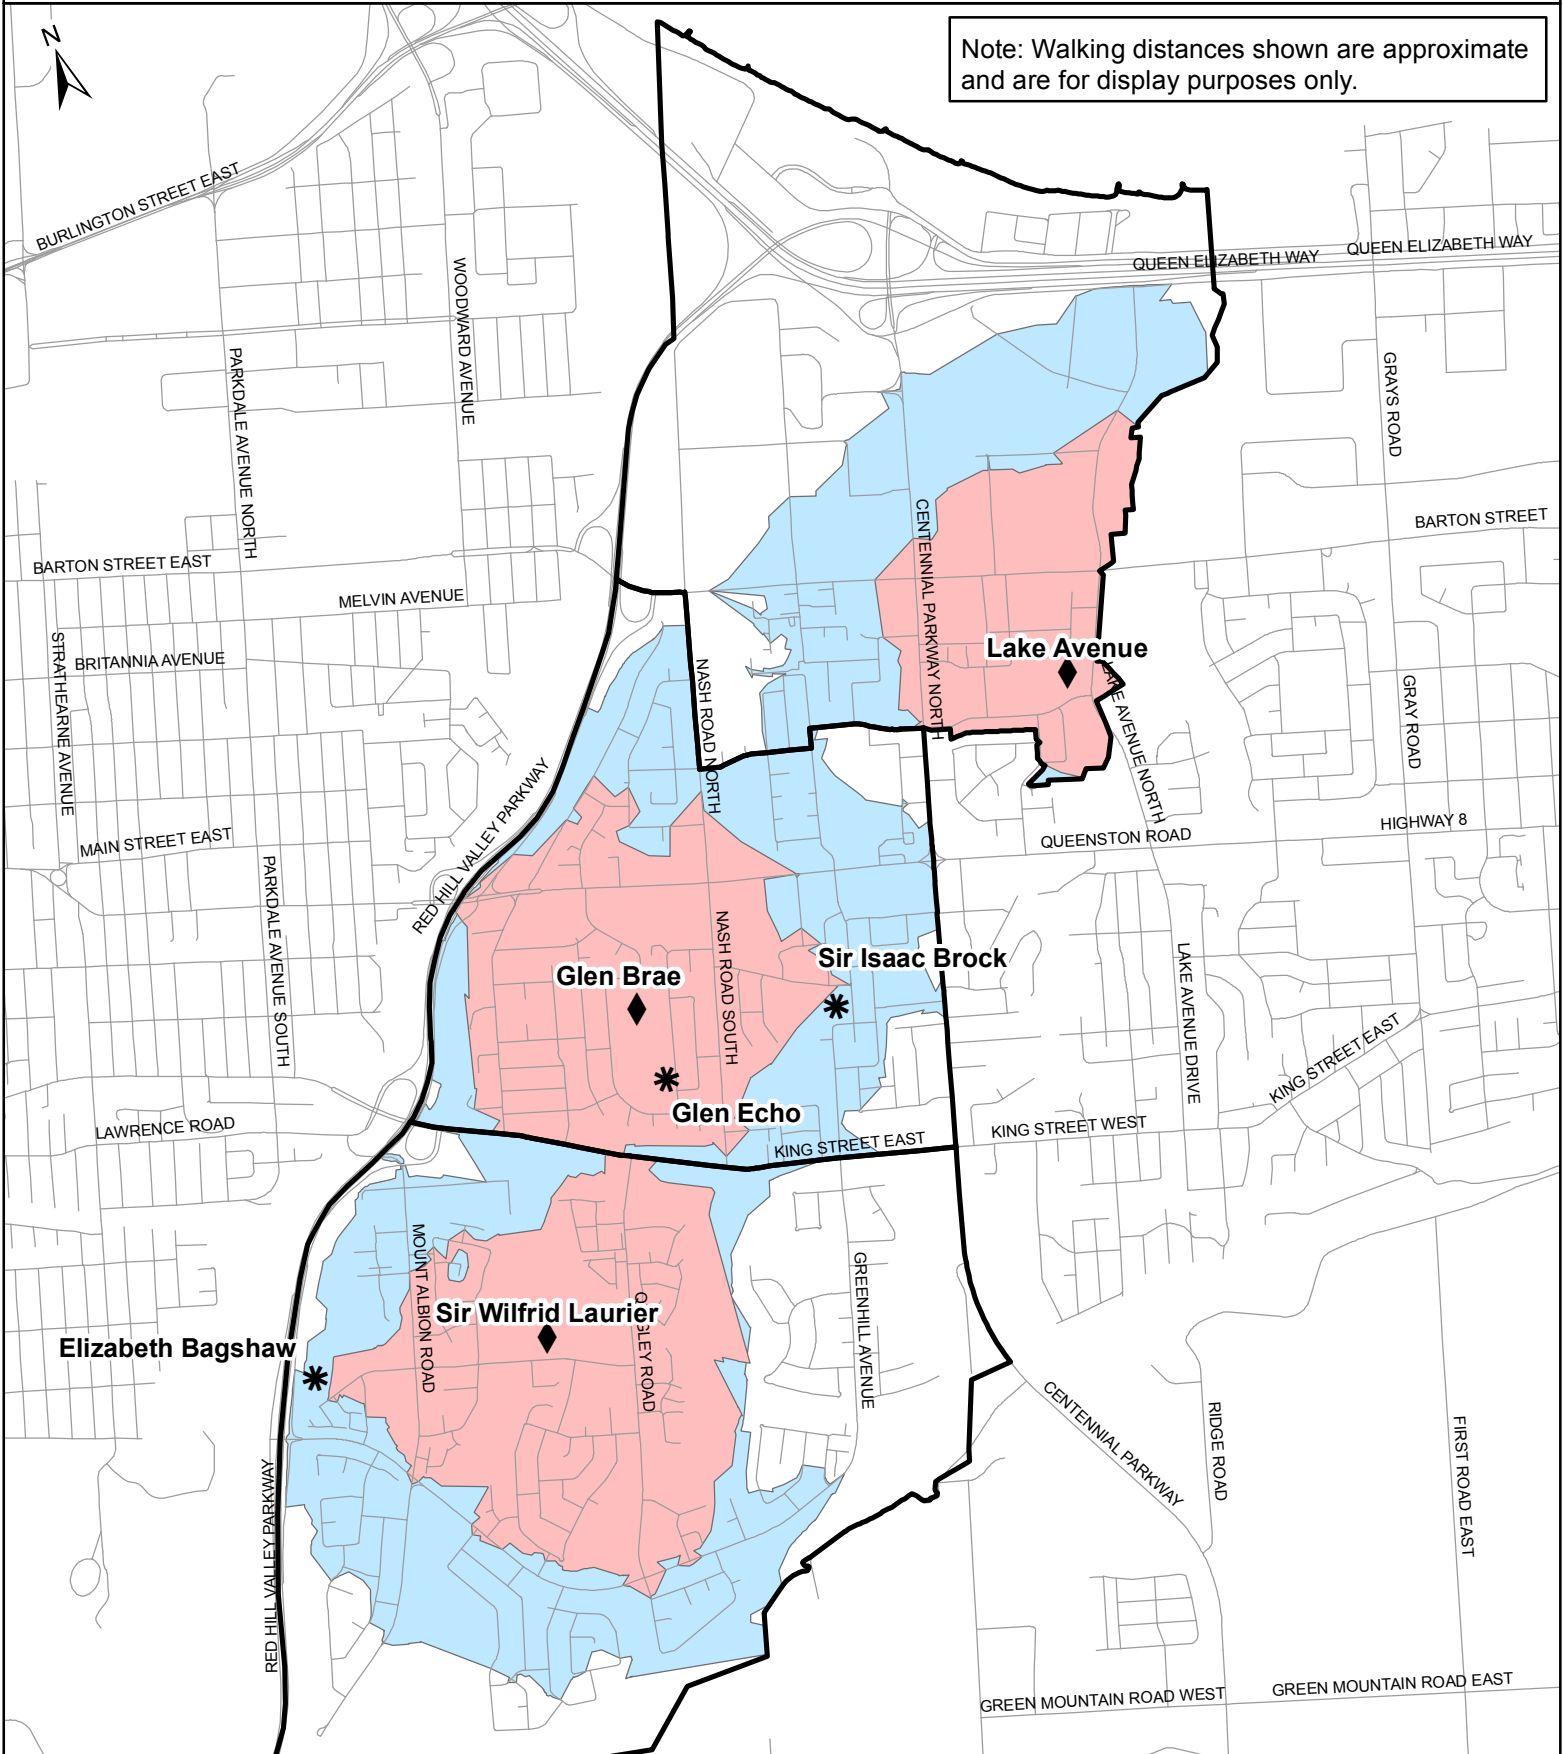

East Hamilton City 2 - Current Walking Distances

Note: Walking distances shown are approximate and are for display purposes only.

- 1KM - JK & SK
- 1.6KM - Grades 1-6
- Jr Elementary
- Elementary
- Middle School

East Hamilton City 2 - Recommended Option Walking Distances

Note: Walking distances shown are approximate and are for display purposes only.

- ▲ Jr Elem
- ◆ Elementary
- * Closed School
- 1KM - JK & SK
- 1.6KM - Grades 1-6

East Hamilton City 2 - Alternative Option Walking Distances

Note: Walking distances shown are approximate and are for display purposes only.

- ▲ Jr Elem
- ◆ Elementary
- * Closed School
- 1KM - JK & SK
- 1.6KM - Grades 1-6