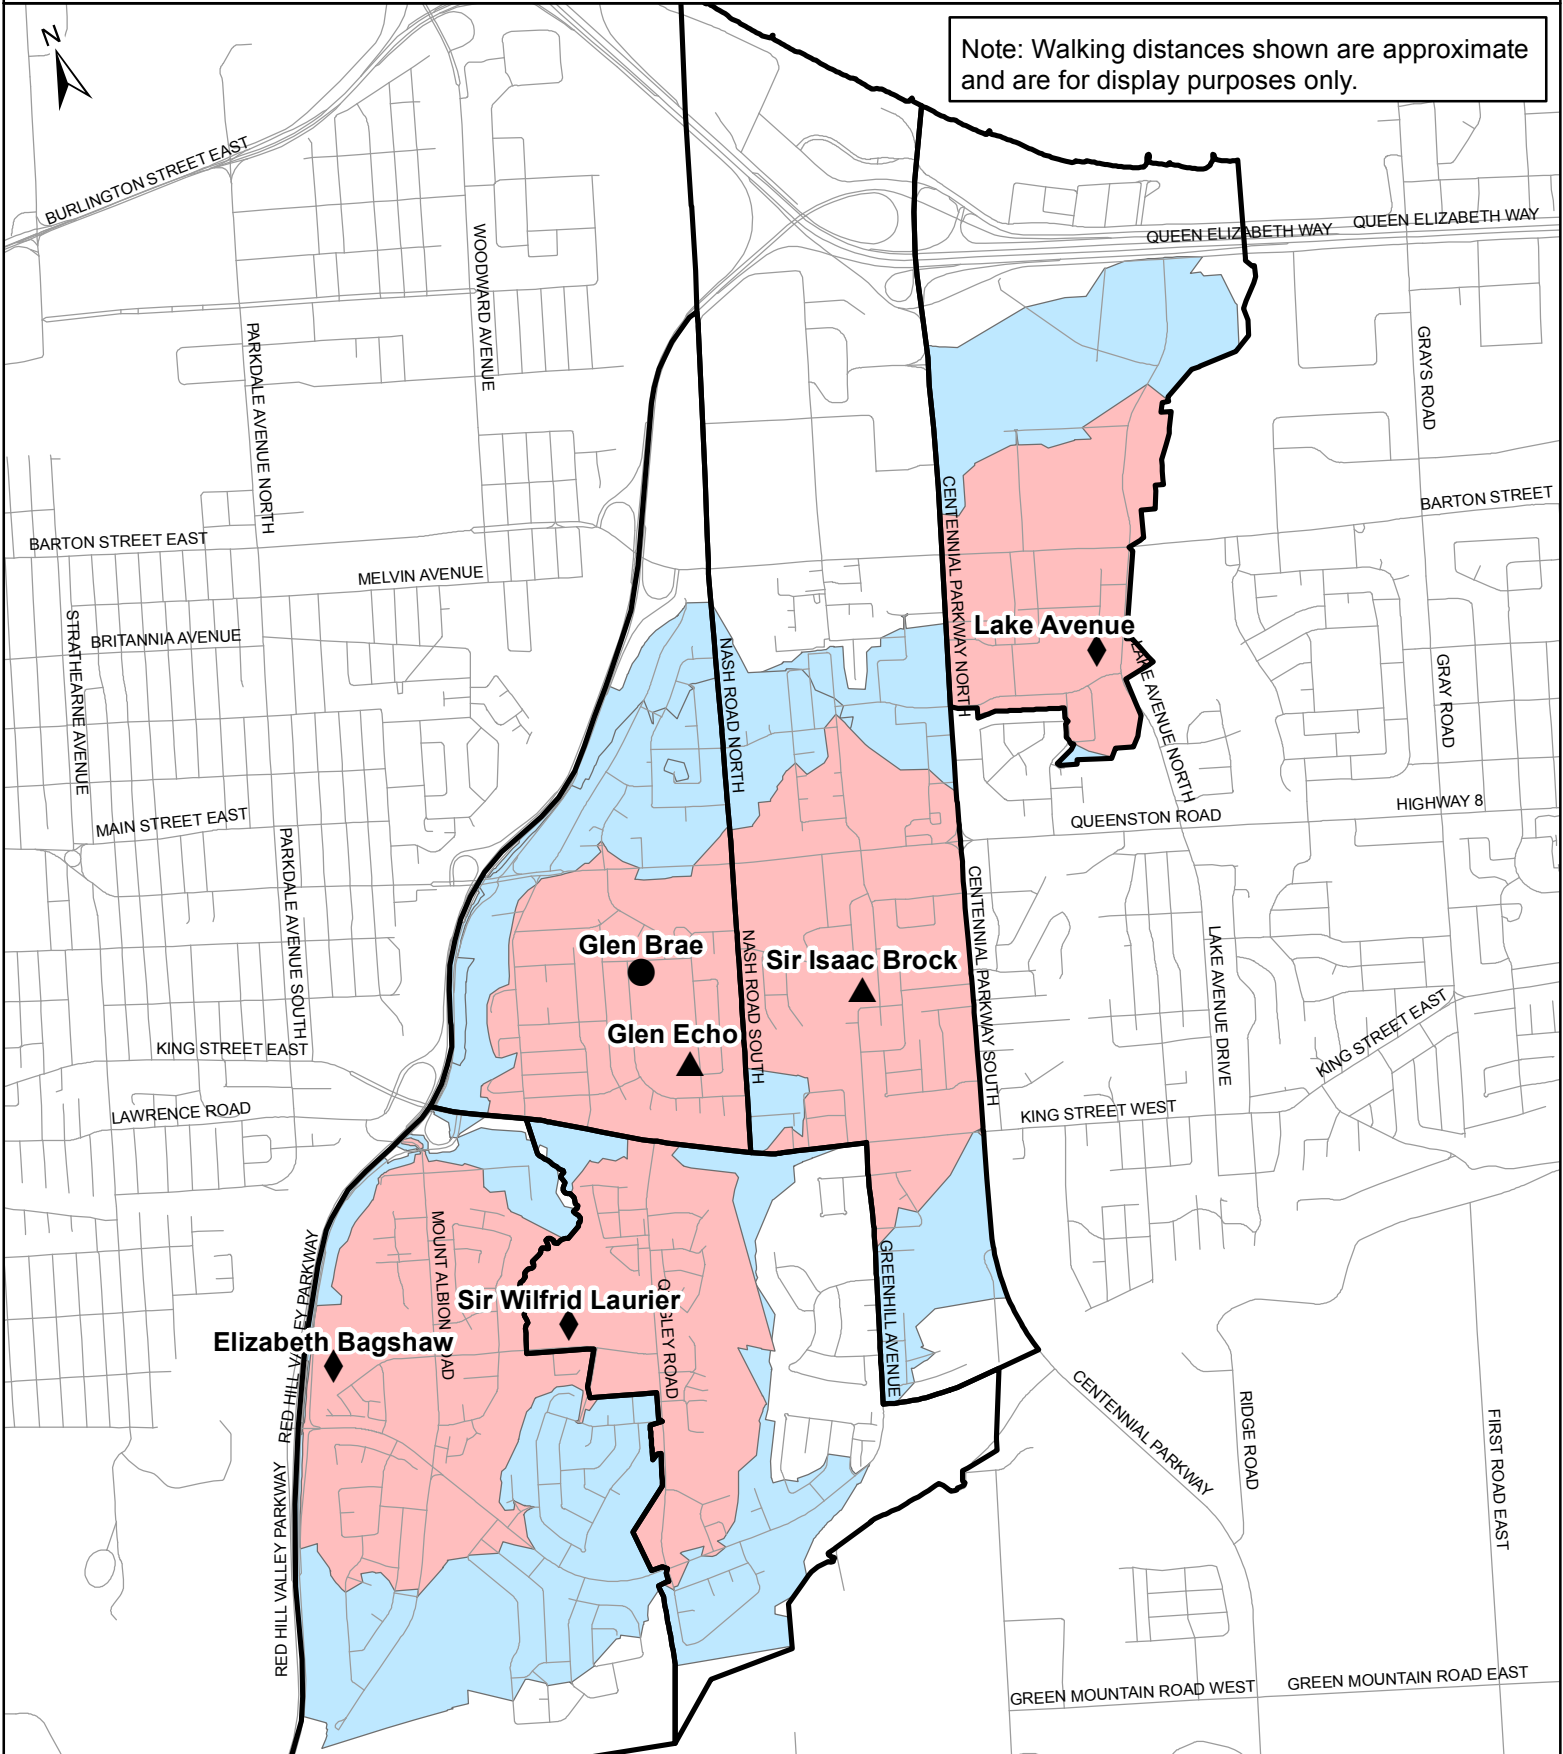

East Hamilton City 2 - Current Walking Distances

Note: Walking distances shown are approximate and are for display purposes only.

- 1KM - JK & SK
- 1.6KM - Grades 1-6
- Jr Elementary
- Elementary
- Middle School

East Hamilton City 2 - Recommended Option Walking Distances

Note: Walking distances shown are approximate and are for display purposes only.

- ▲ Jr Elem
- ◆ Elementary
- * Closed School
- 1KM - JK & SK
- 1.6KM - Grades 1-6

East Hamilton City 2 - Alternative Option Walking Distances

Note: Walking distances shown are approximate and are for display purposes only.

- ▲ Jr Elem
- ◆ Elementary
- * Closed School
- 1KM - JK & SK
- 1.6KM - Grades 1-6