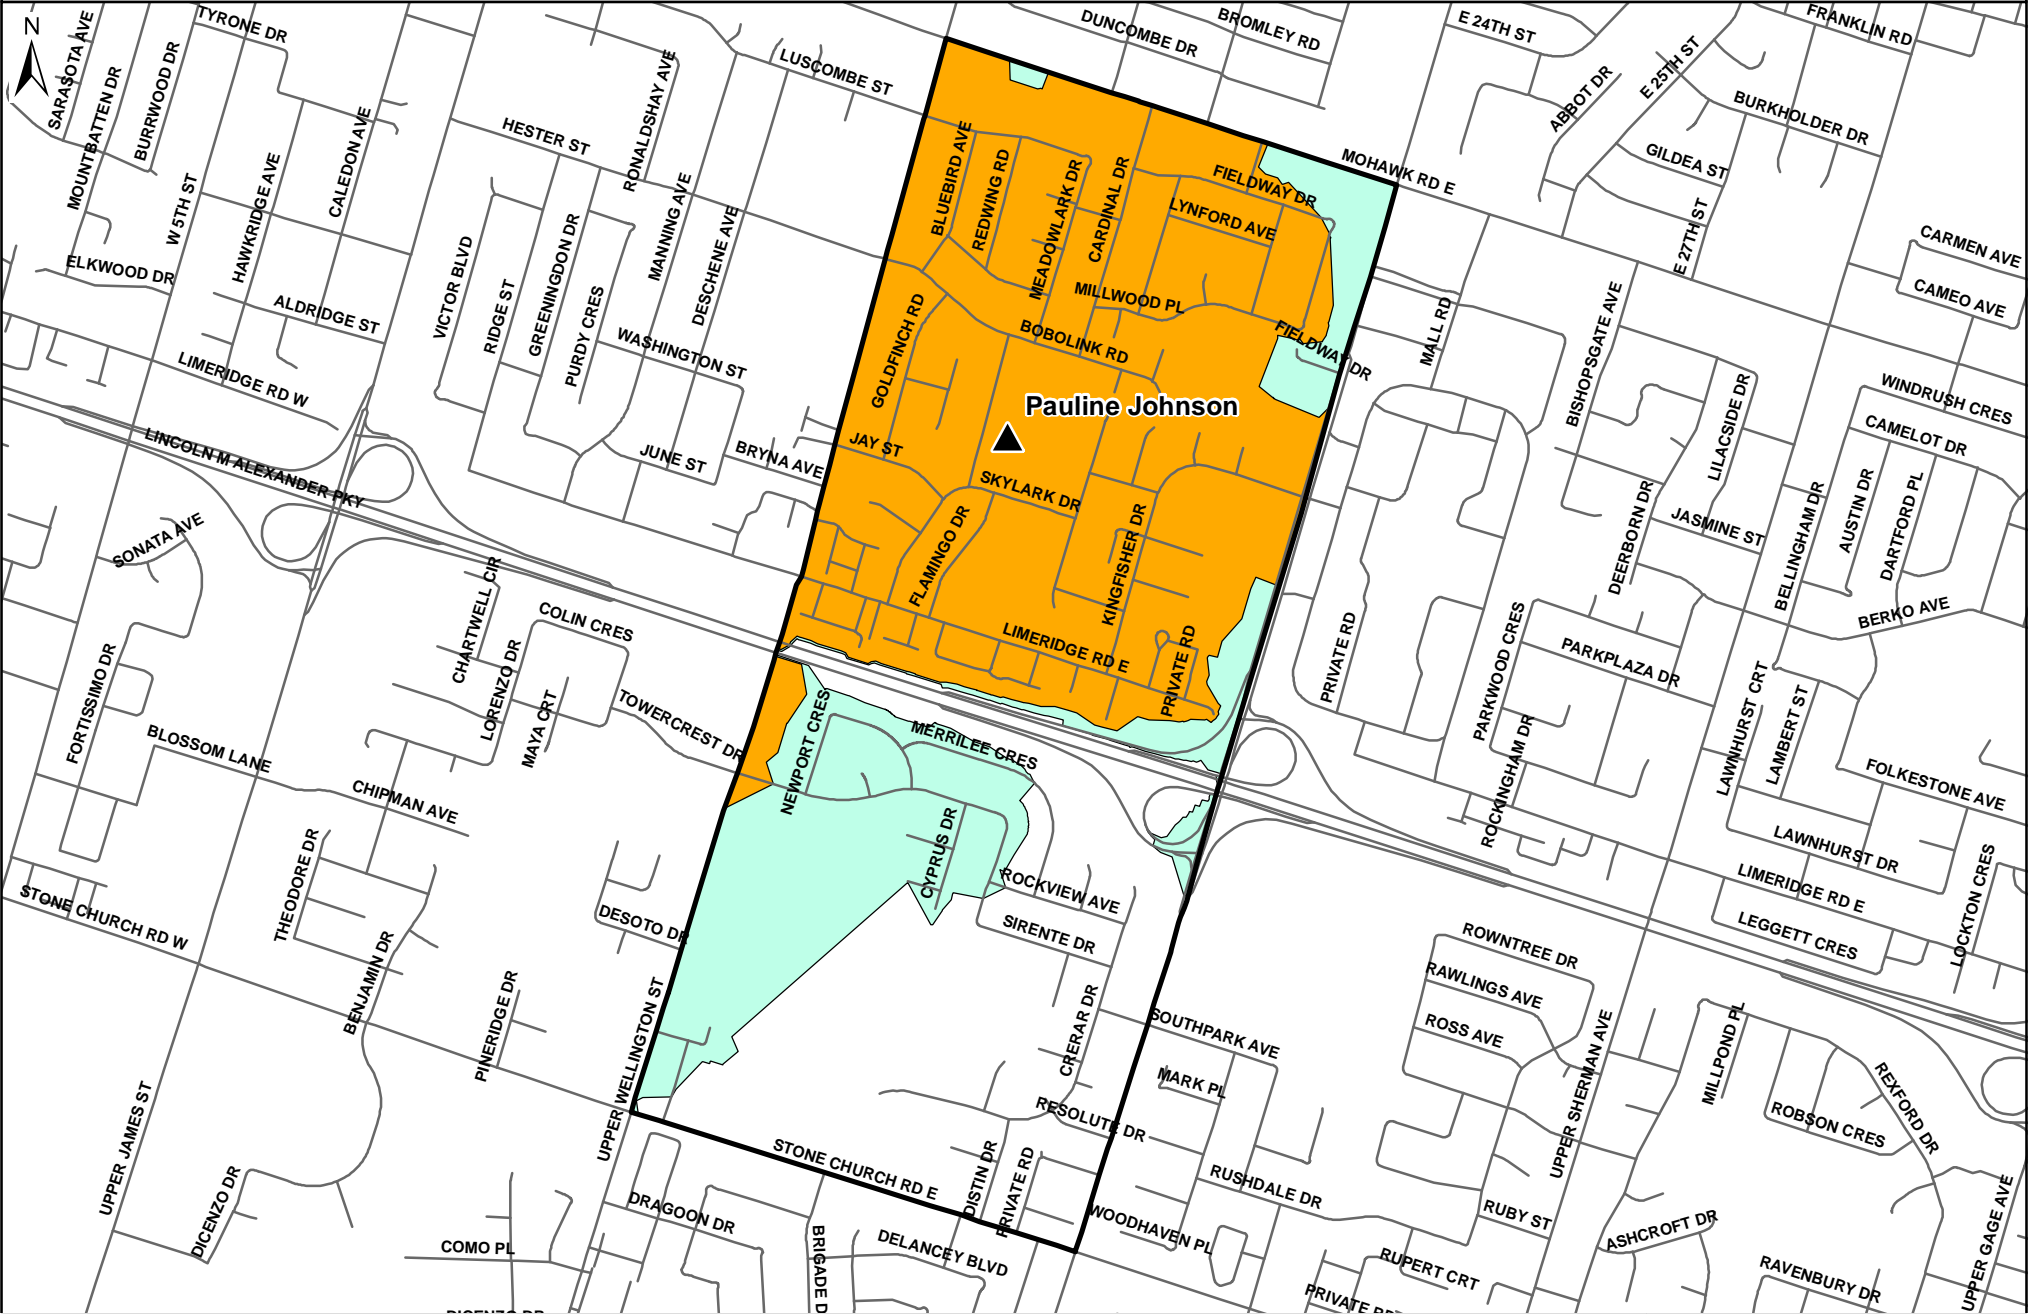

Walking Distance Boundary- Pauline Johnson

	Junior Elementary School		JK- SK Walking Distance- 1 Km
	Elementary School Boundary		Gr. 1- 5 Walking Distance- 1.6 Km

0 0.25 0.5 1 KM

Note: Walking Distance shown is approximate, to determine exact eligibility for bussing please contact Transportation Services