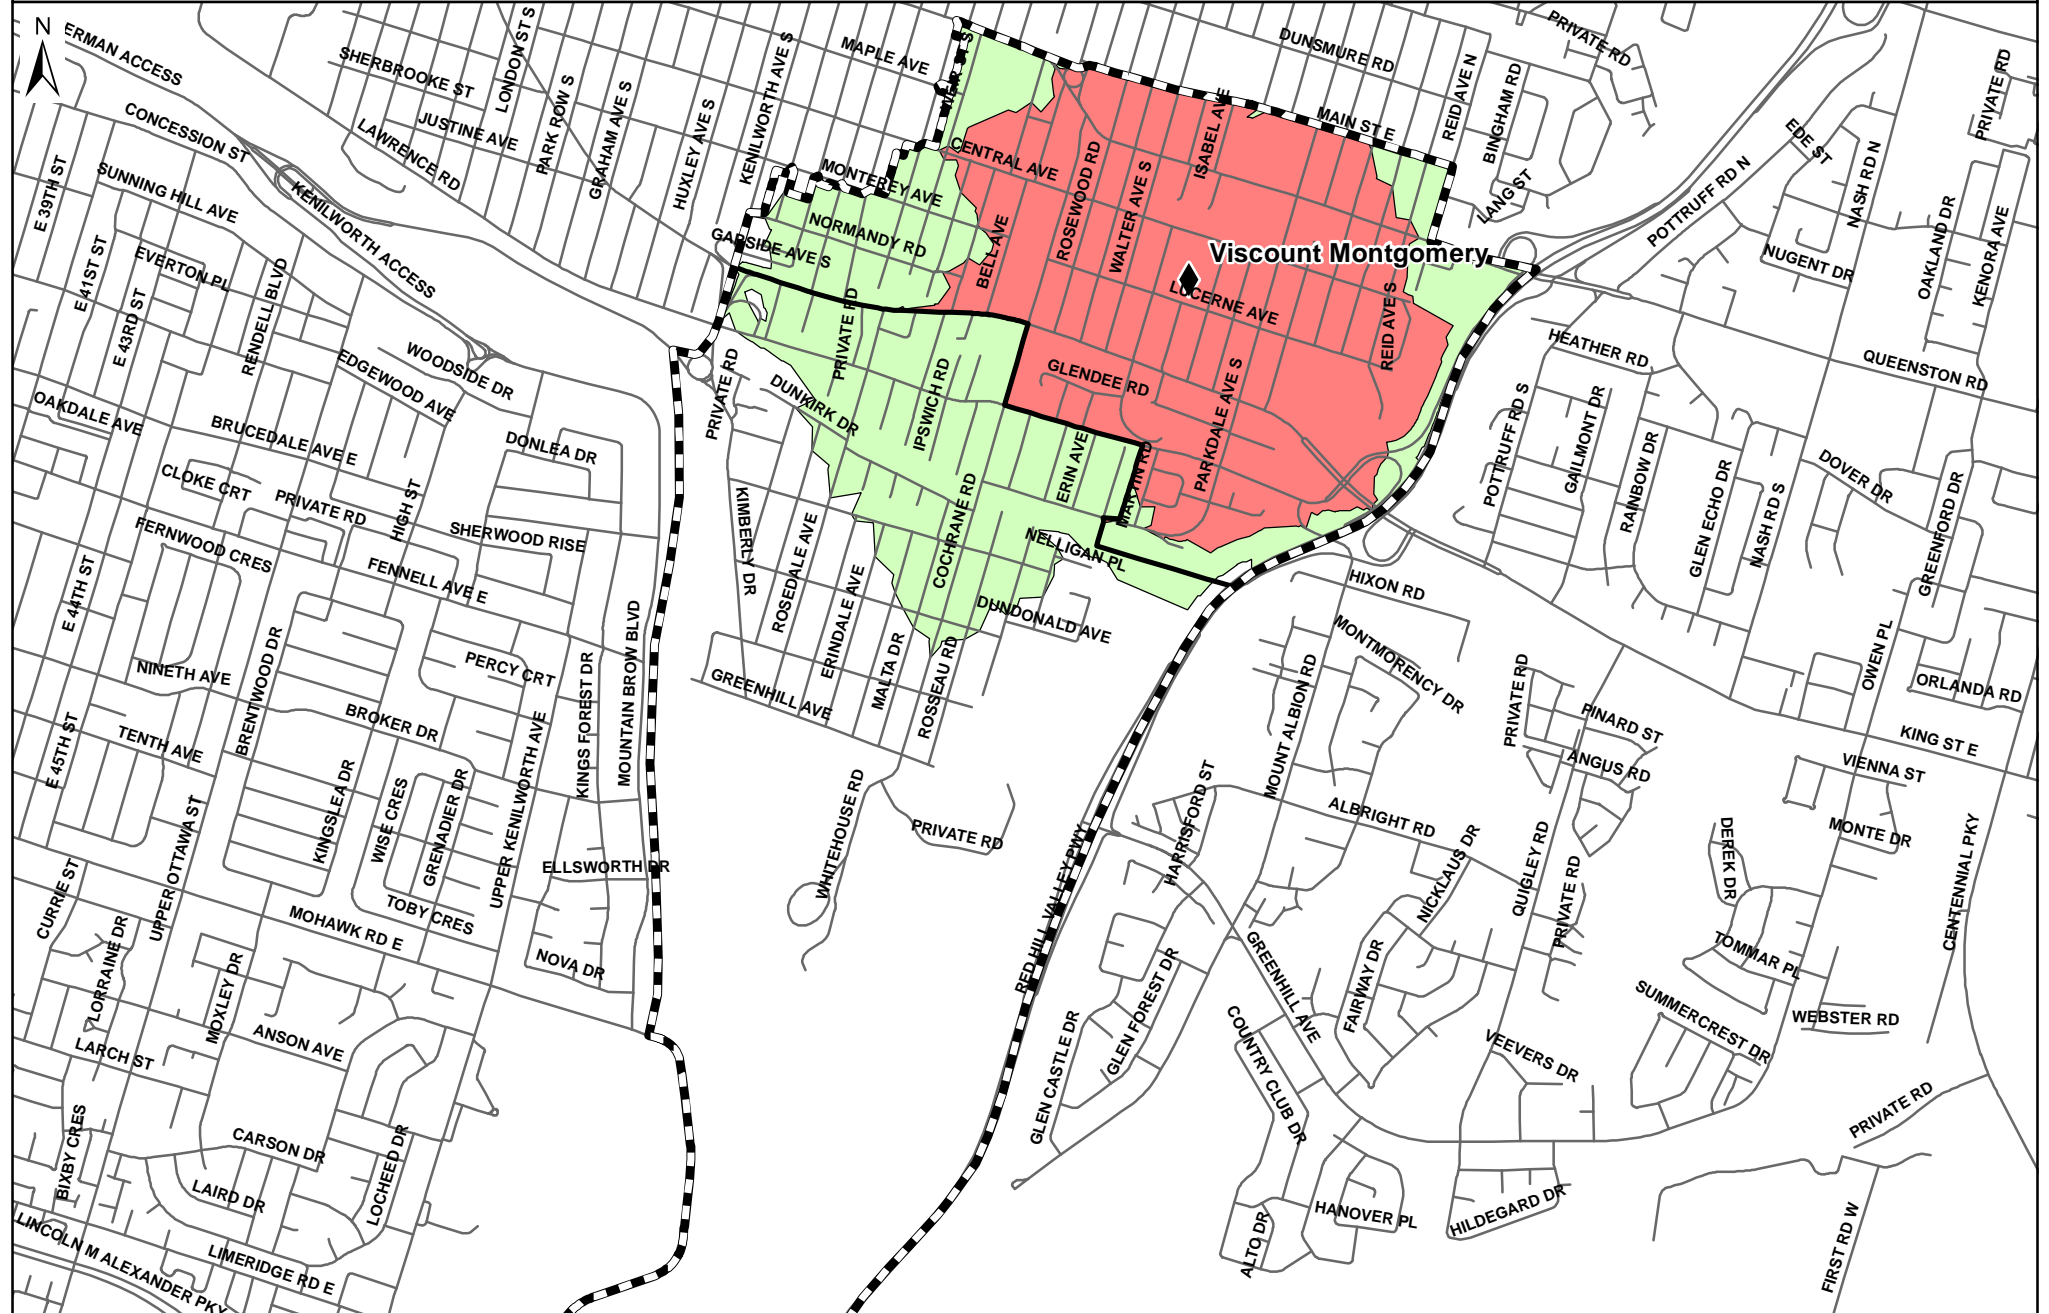

Walking Distance Boundary- Viscount Montgomery

-  JK- 8 School
-  JK- SK Walking Distance- 1 Km
-  JK- 5 Boundary
-  Gr. 1- 8 Walking Distance- 1.6 Km
-  6- 8 Boundary

0 0.4 0.8 1.6 KM

Note: Walking Distance shown is approximate, to determine exact eligibility for bussing please contact Transportation Services