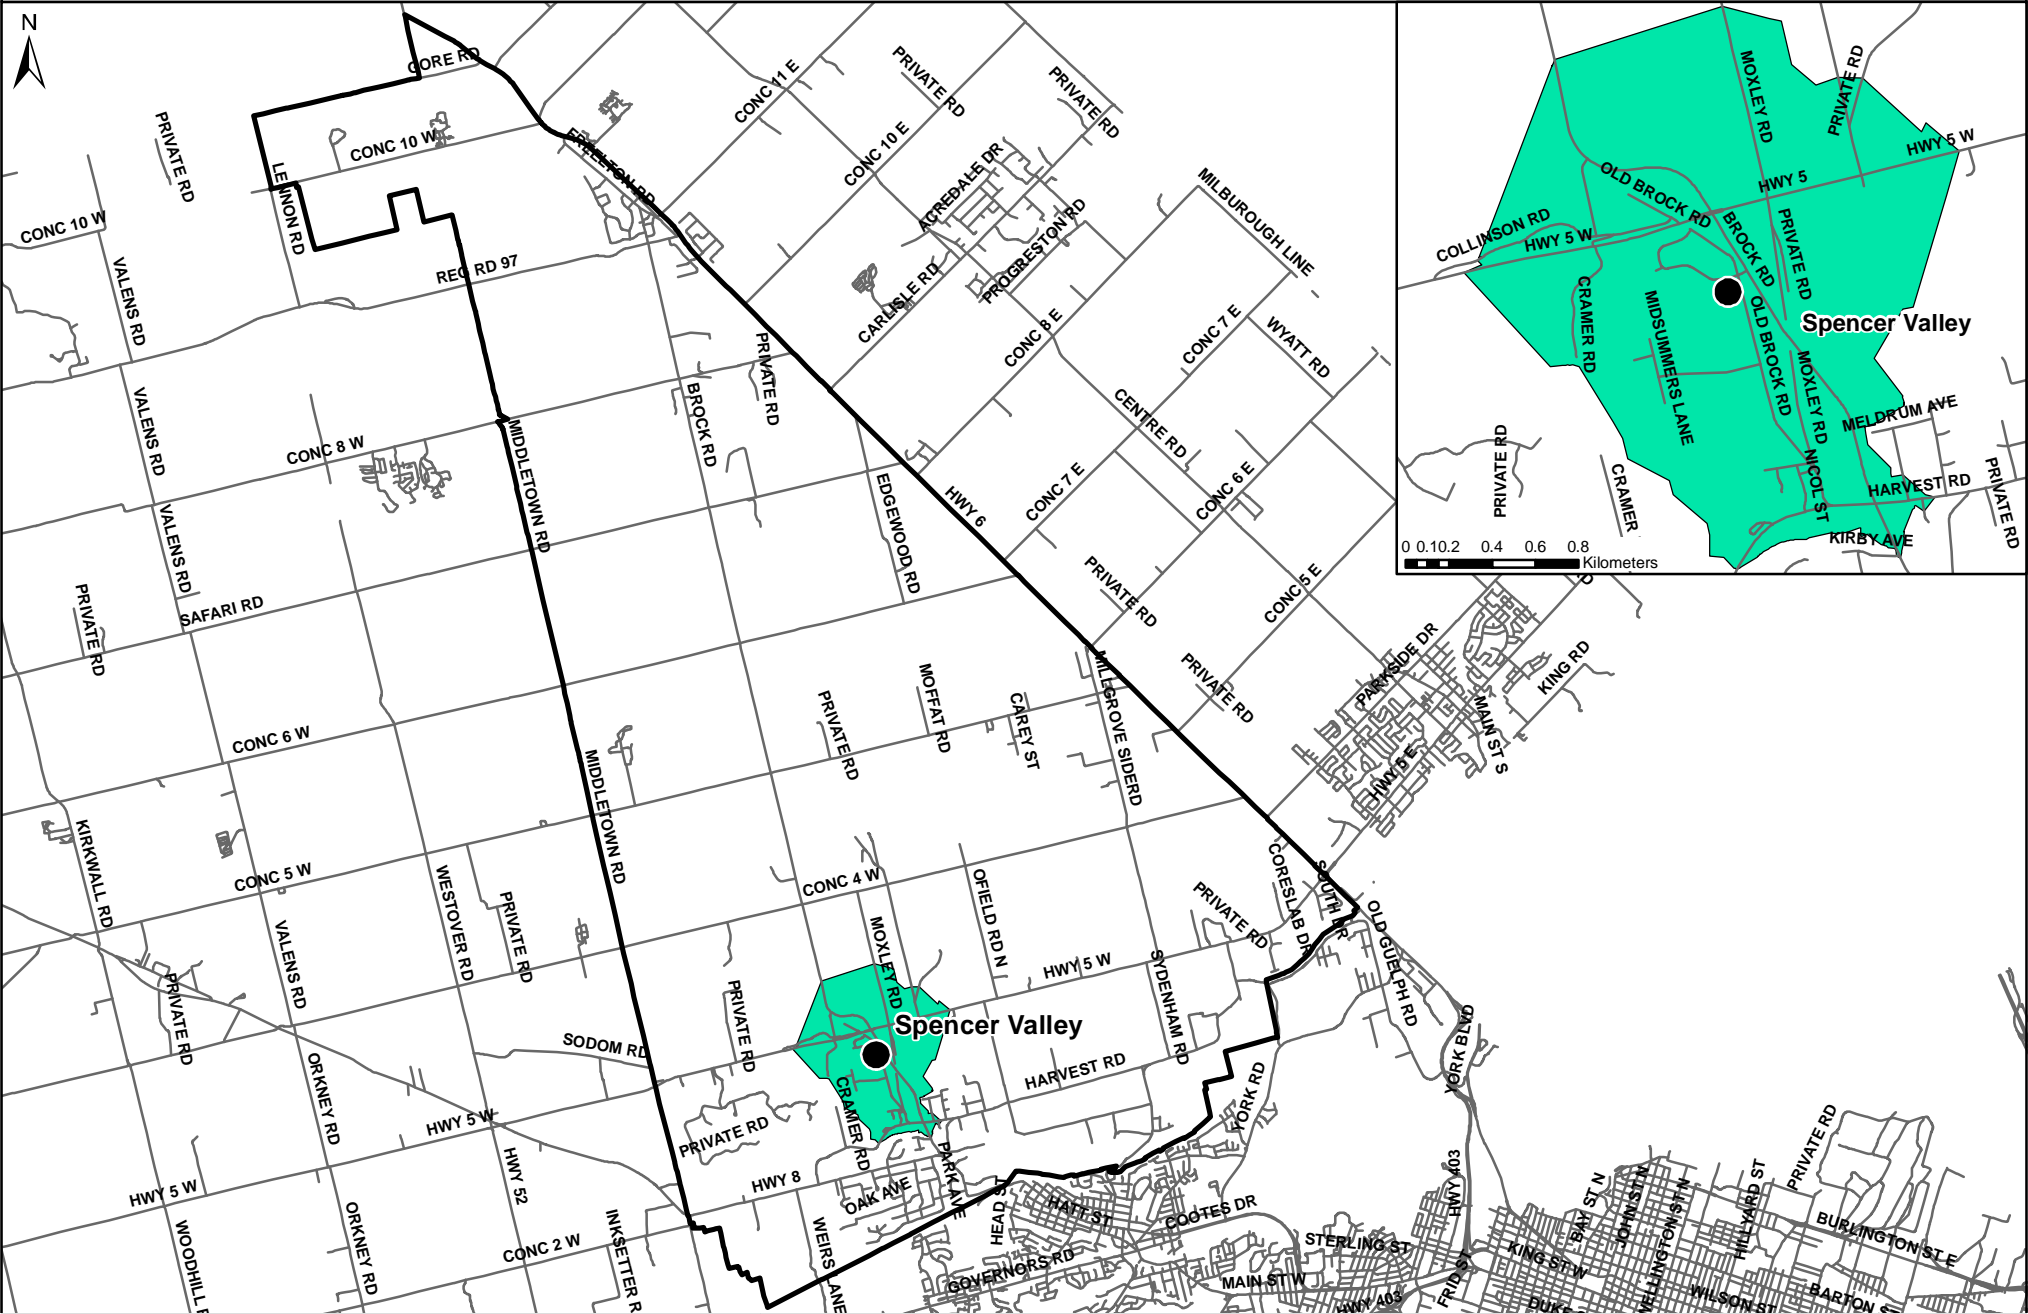

Walking Distance Boundary- Spencer Valley

- Middle School
- Middle School Boundary

 Gr. 6- 8 Walking Distance- 1.6 Km

Note: Walking Distance shown is approximate, to determine exact eligibility for bussing please contact Transportation Services