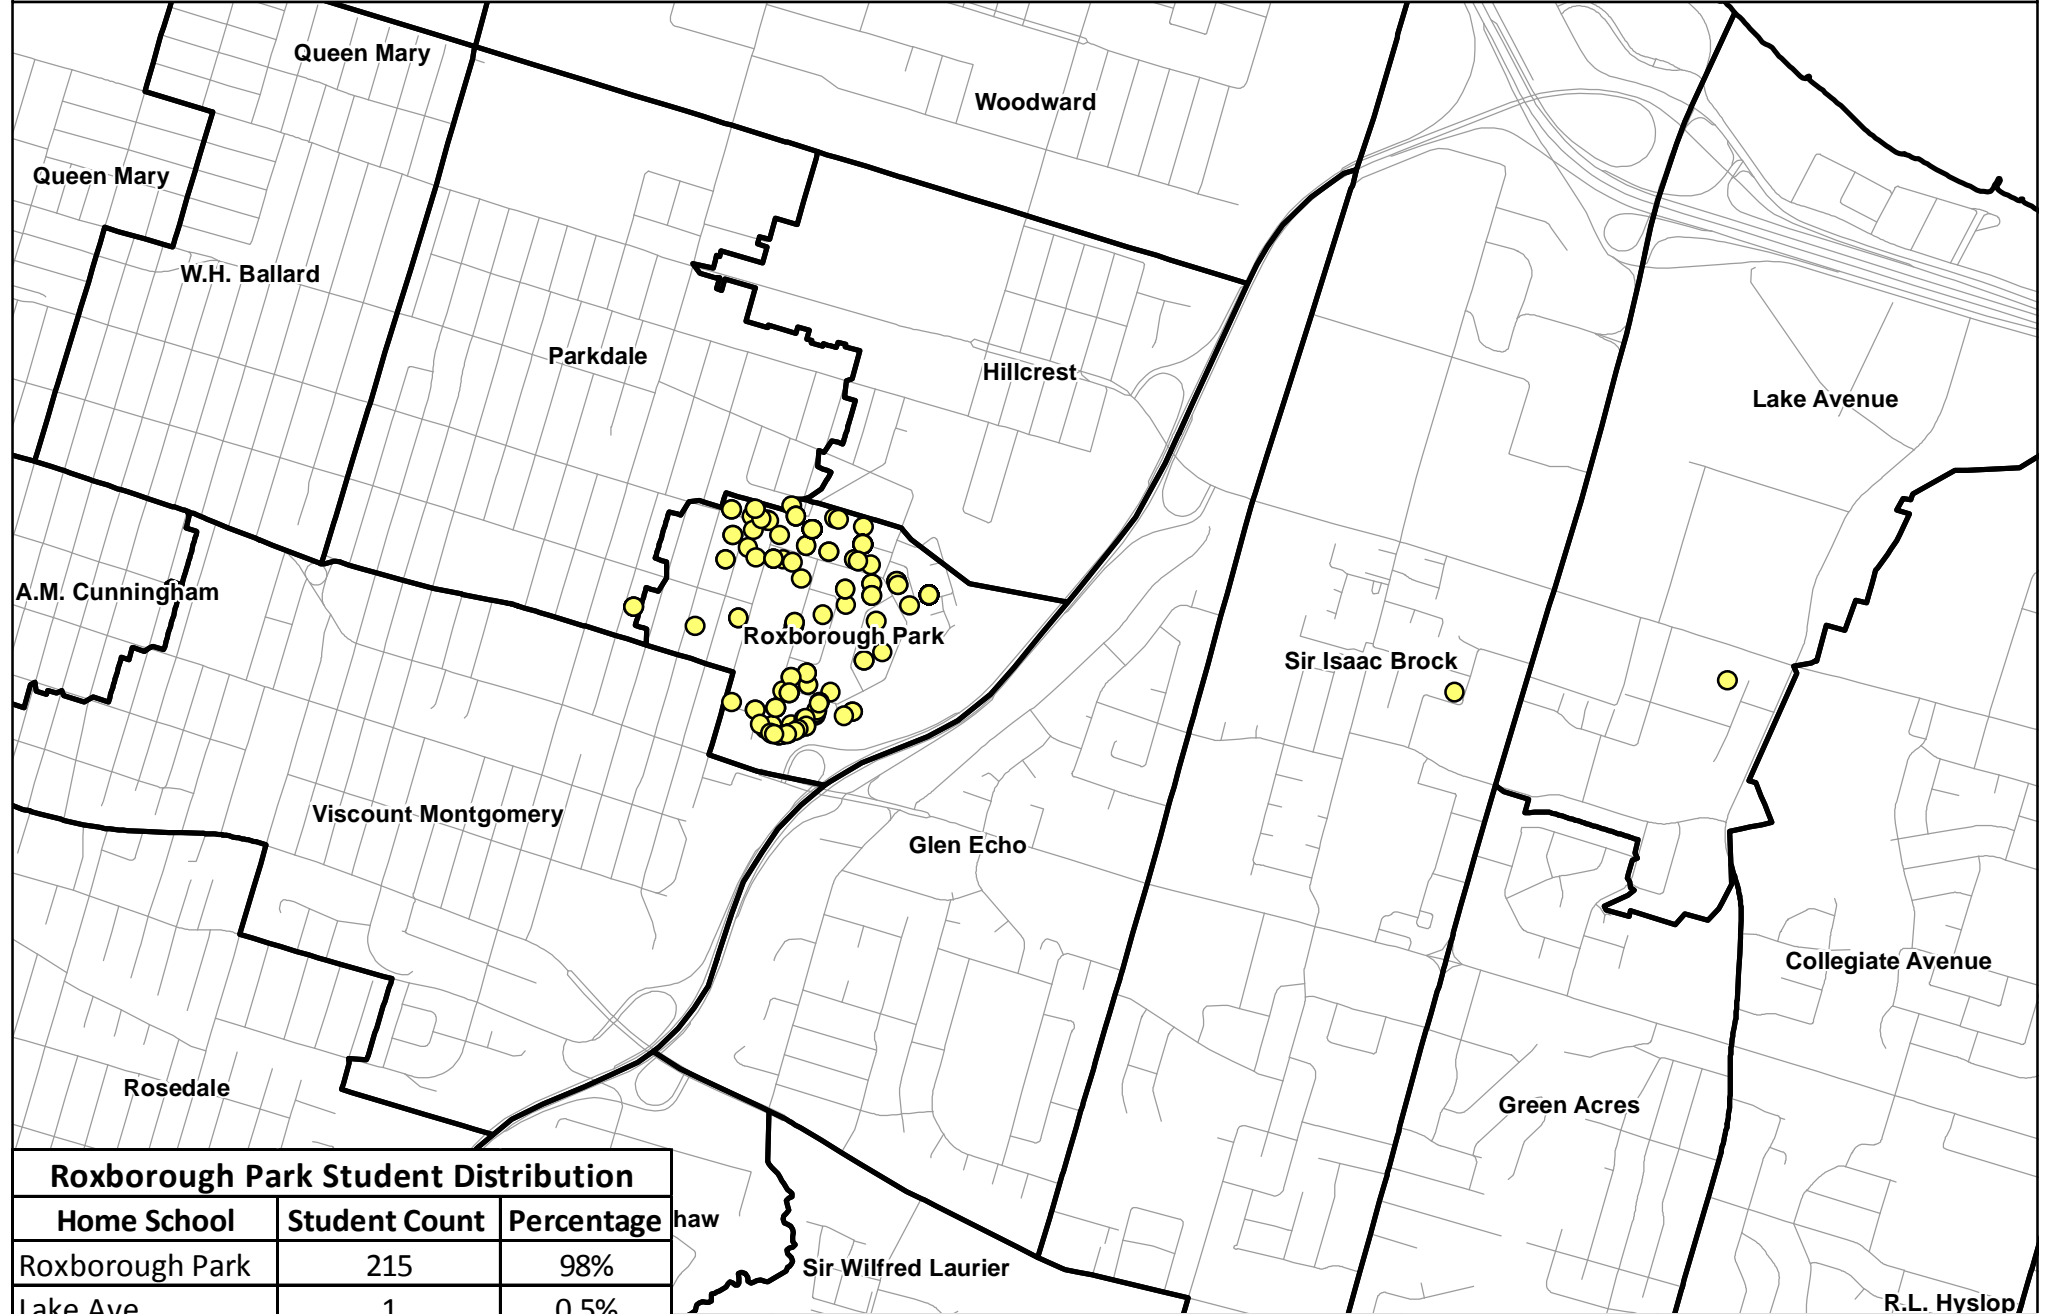

# Roxborough Park 2012/ 2013 Student Distribution

Roxborough Park Student Distribution		
Home School	Student Count	Percentage
Roxborough Park	215	98%
Lake Ave	1	0.5%
Parkdale	3	1%
Sir Isaac Brock	1	0.5%
<b>Total</b>	<b>220</b>	<b>100%</b>

N

● Rosedale Students

□ Elementary School Boundary