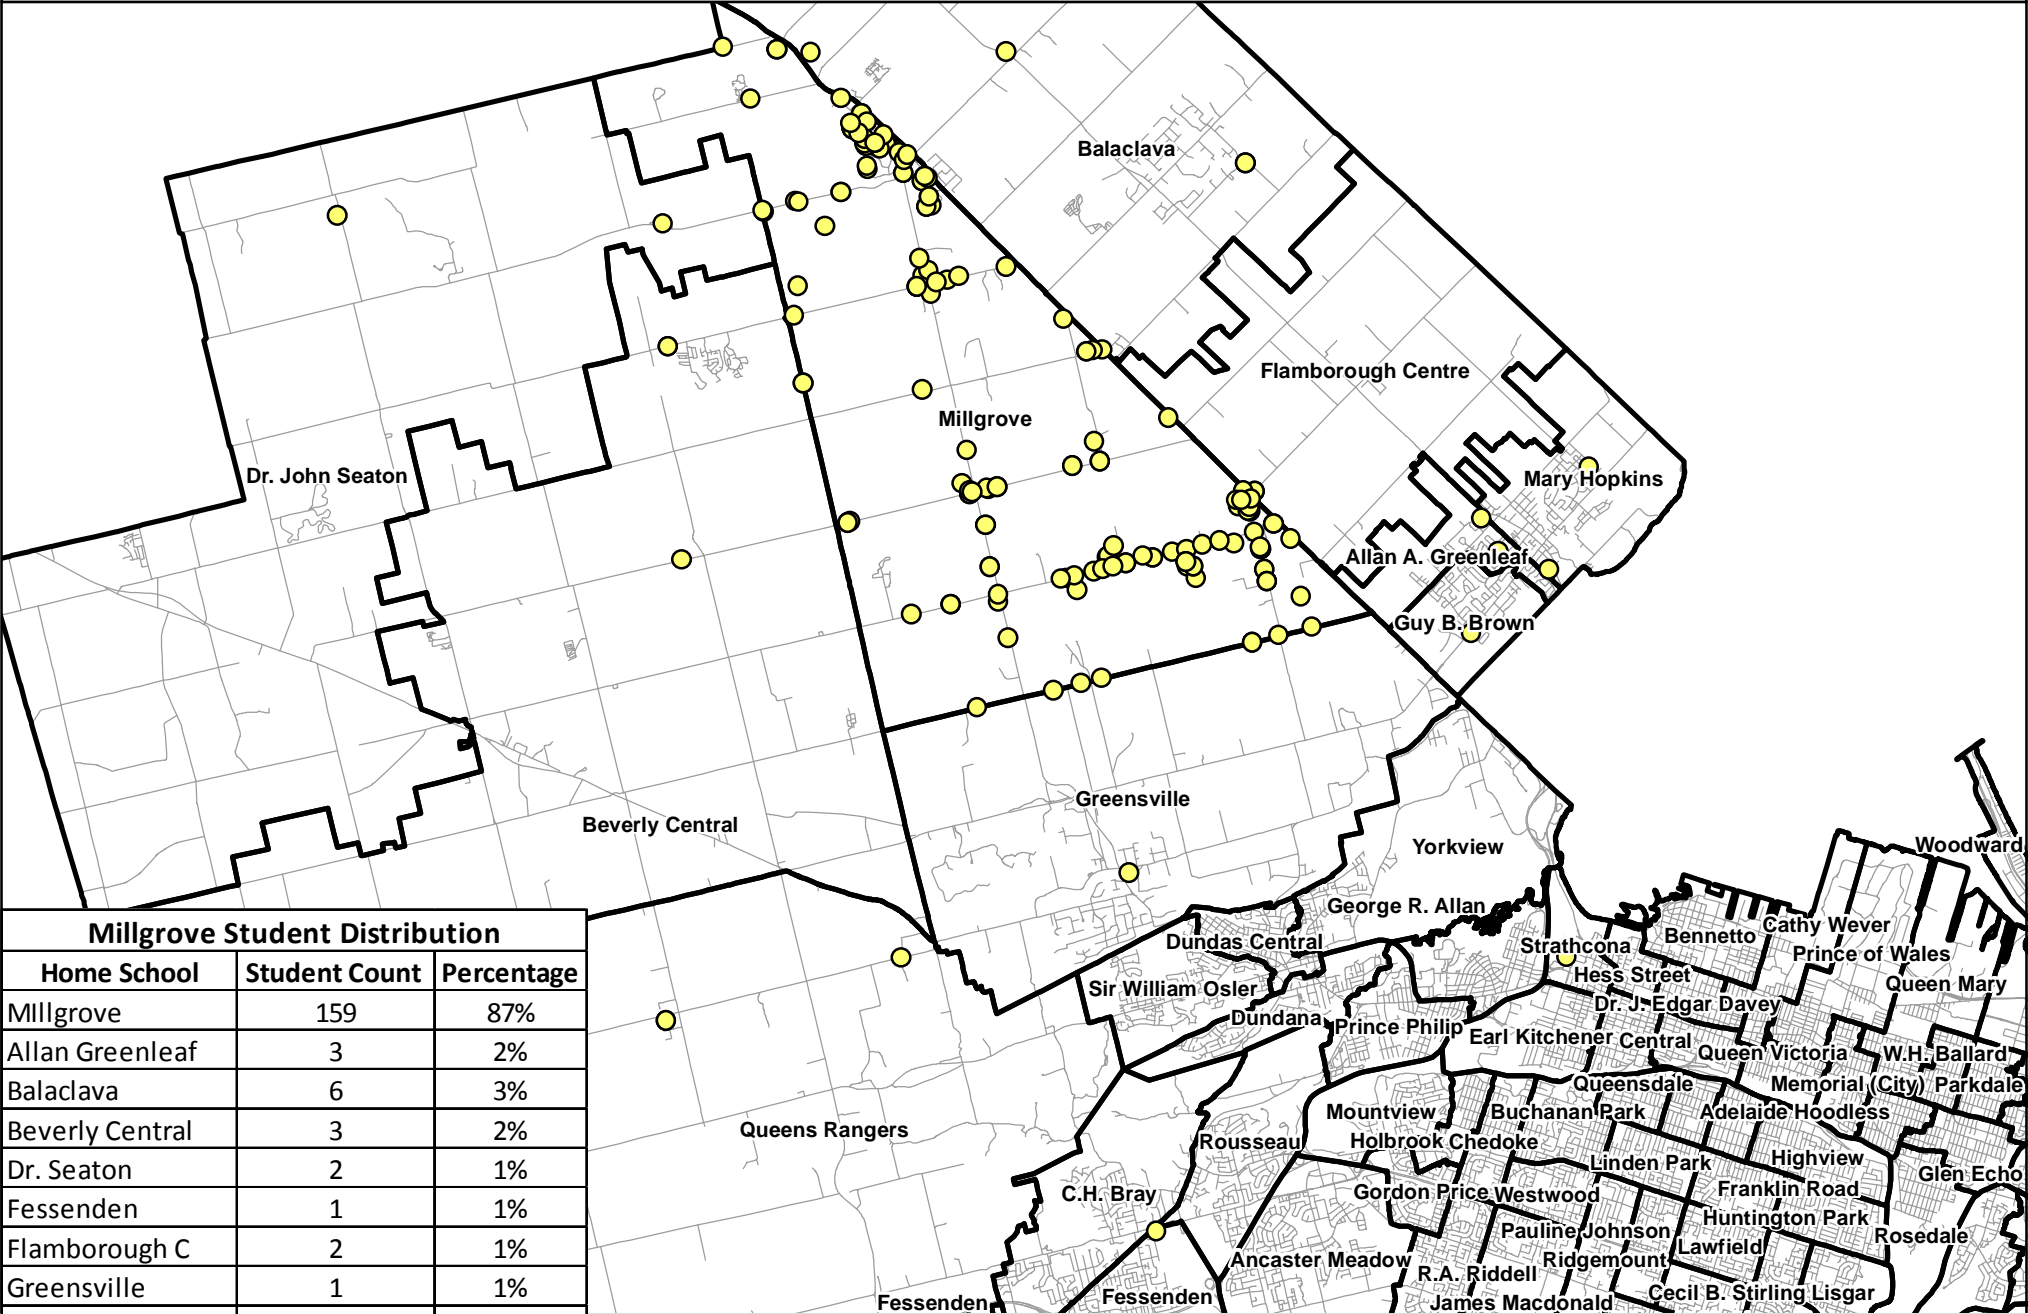

Millgrove 2012/ 2013 Student Distribution

Millgrove Student Distribution		
Home School	Student Count	Percentage
Millgrove	159	87%
Allan Greenleaf	3	2%
BalACLava	6	3%
Beverly Central	3	2%
Dr. Seaton	2	1%
Fessenden	1	1%
Flamborough C	2	1%
Greenville	1	1%
Mary Hopkins	2	1%
Queens Rangers	3	2%
Strathcona	1	1%
Total	183	100%

● Millgrove Students □ Elementary School Boundary

July 2013
Planning and Accommodation