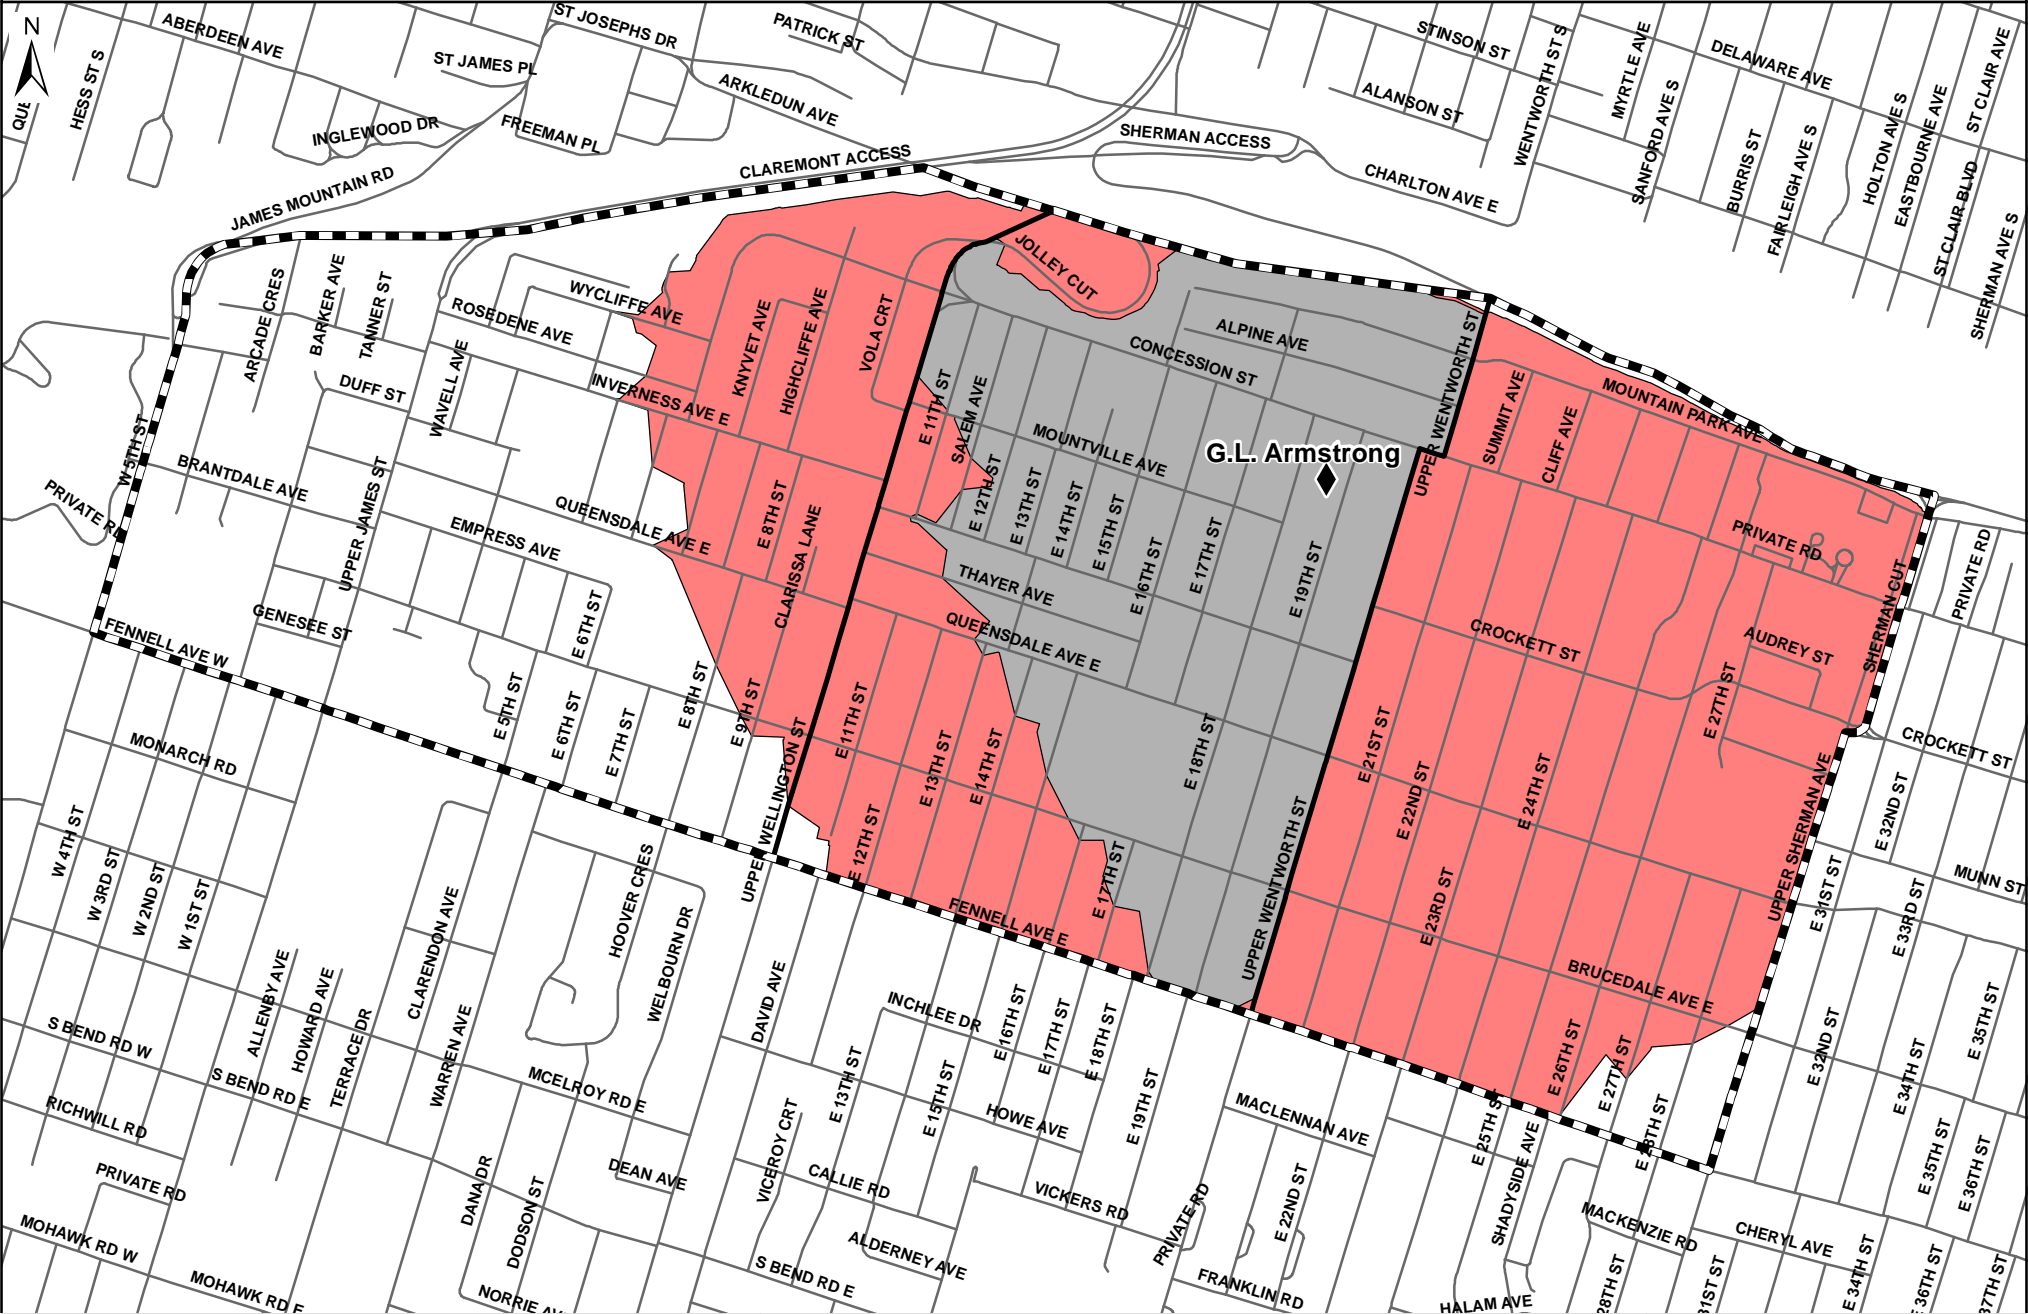

Walking Distance Boundary- George L. Armstrong

	JK- 8 School		JK- SK Walking Distance- 1 Km
	JK- 6 Boundary		Gr. 1- 8 Walking Distance- 1.6 Km
	7- 8 Boundary		

0 0.225 0.45 0.9
KM

Note: Walking Distance shown is approximate, to determine exact eligibility for bussing please contact Transportation Services