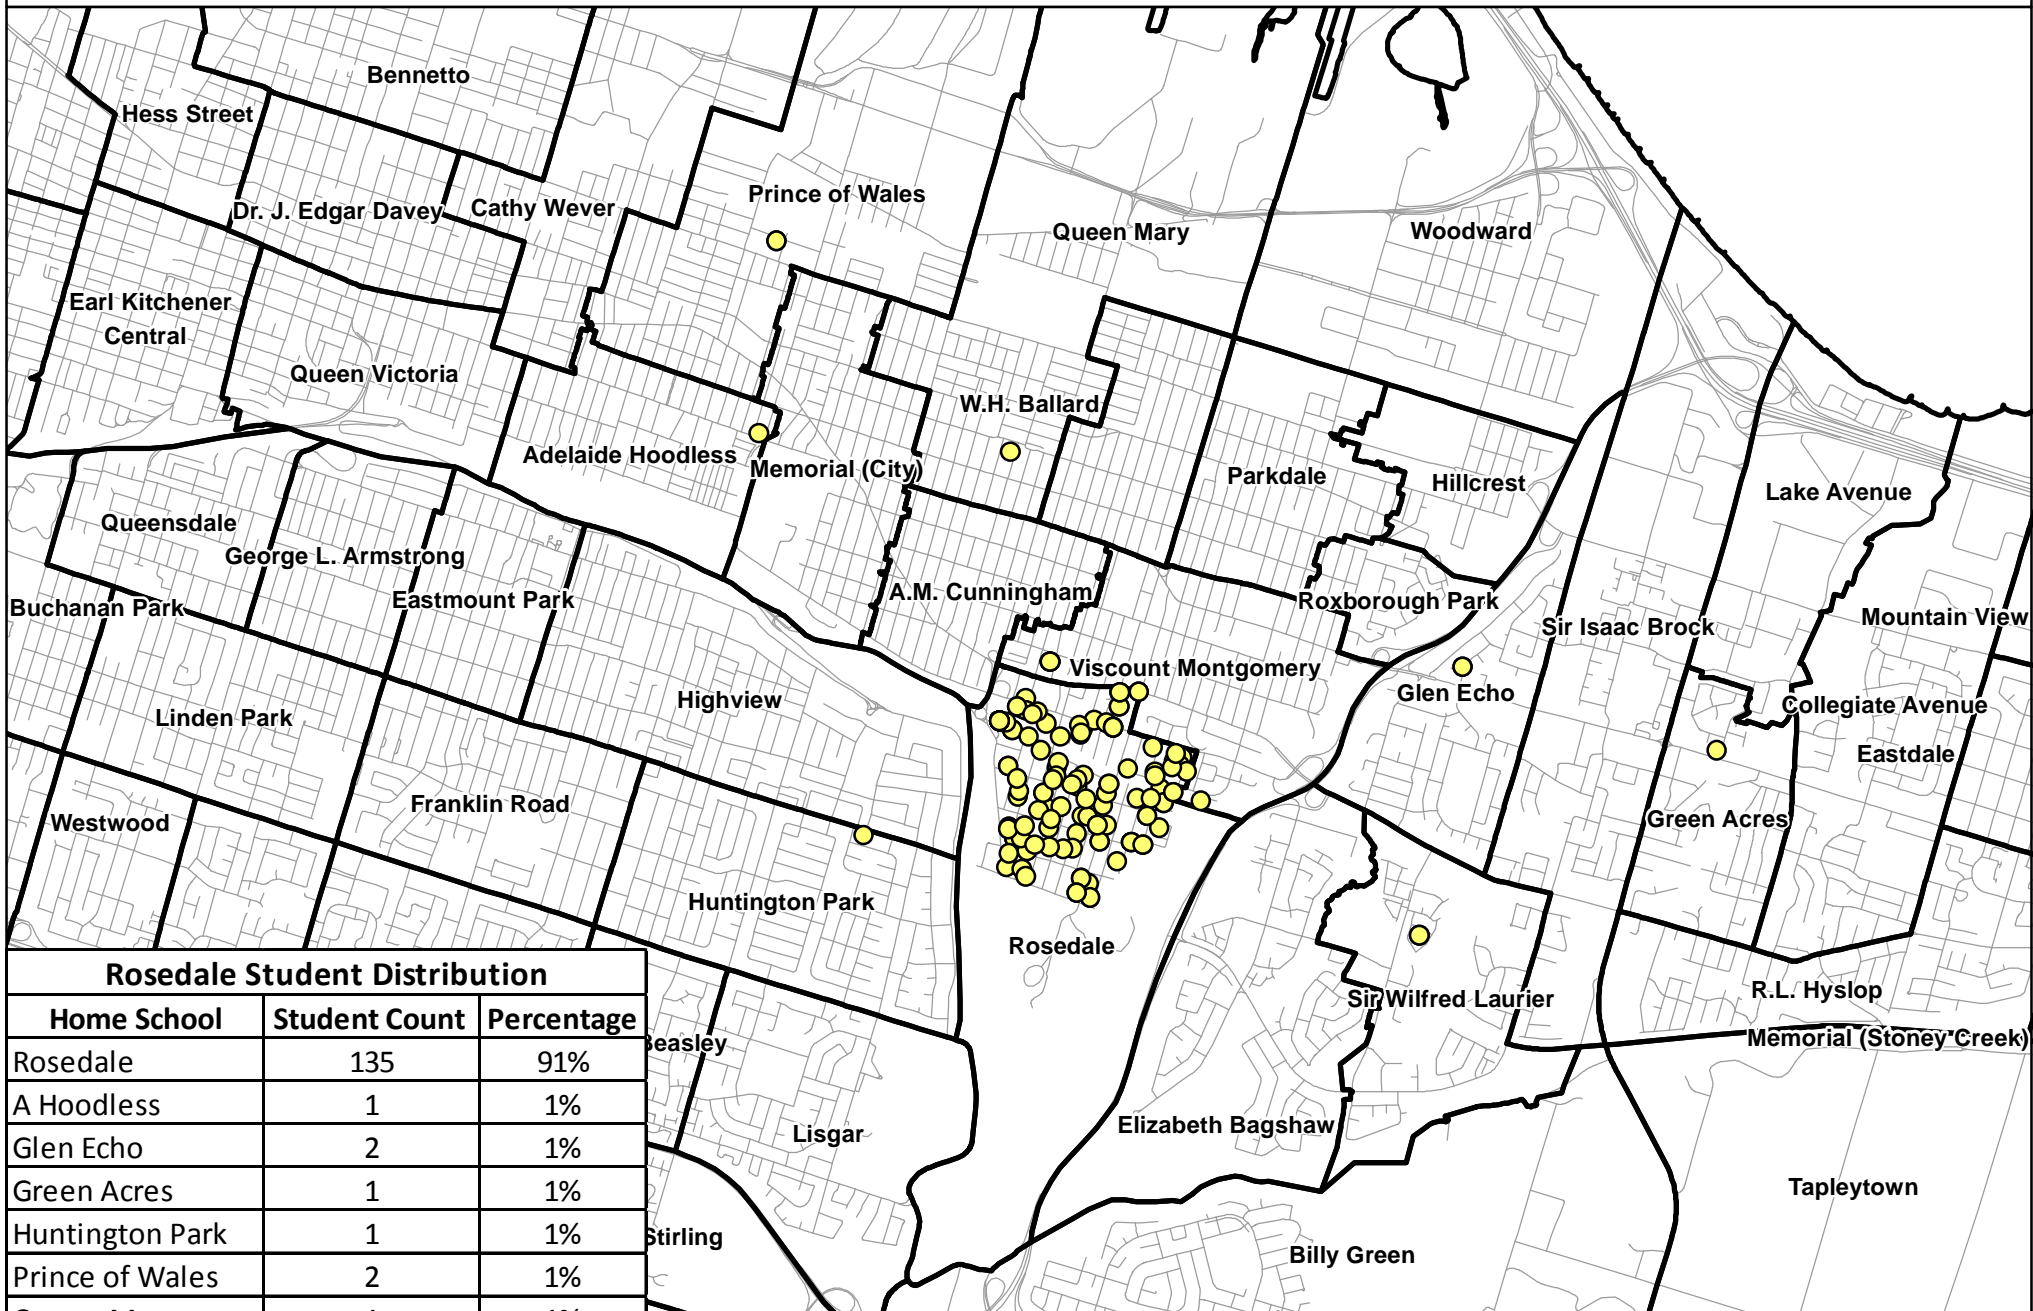

Rosedale 2012/ 2013 Student Distribution

Rosedale Student Distribution		
Home School	Student Count	Percentage
Rosedale	135	91%
A Hoodless	1	1%
Glen Echo	2	1%
Green Acres	1	1%
Huntington Park	1	1%
Prince of Wales	2	1%
Queen Mary	1	1%
SW Laurier	2	1%
V Montgomery	4	3%
Total	149	100%

0 0.75 1.5 3 KM

Rosedale Students
 Elementary School Boundary

Planning & Accommodation

July 2013

Planning and Accommodation