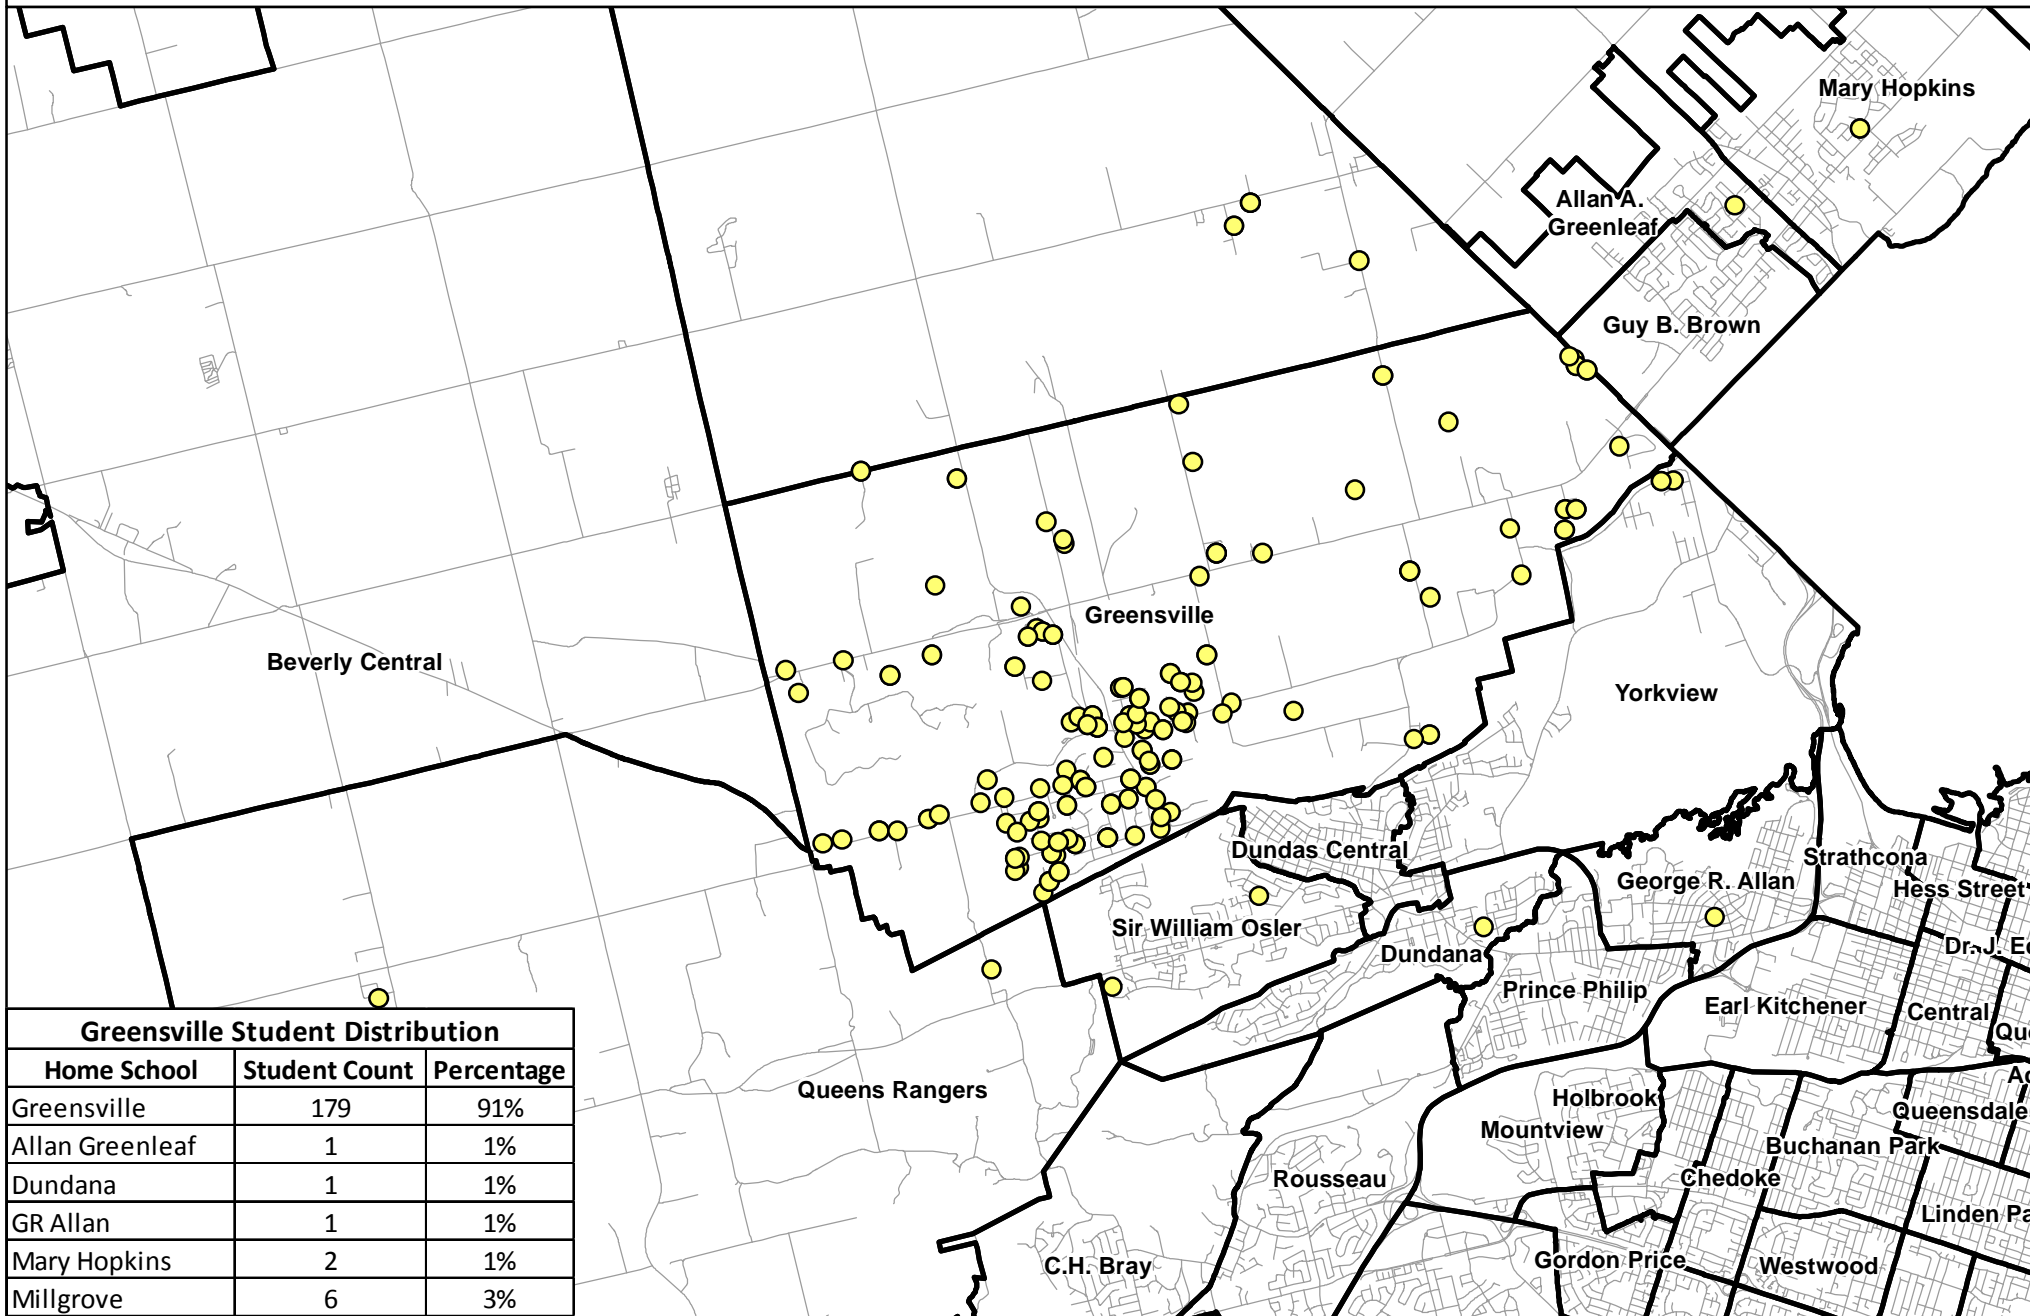

Greenville 2012/ 2013 Student Distribution

Greenville Student Distribution		
Home School	Student Count	Percentage
Greenville	179	91%
Allan Greenleaf	1	1%
Dundana	1	1%
GR Allan	1	1%
Mary Hopkins	2	1%
Millgrove	6	3%
Queens Rangers	2	1%
SW Osler	2	1%
Yorkview	3	2%
Total	197	100%

● Greenville Students

□ Elementary School Boundary

July 2013

Planning and Accommodation