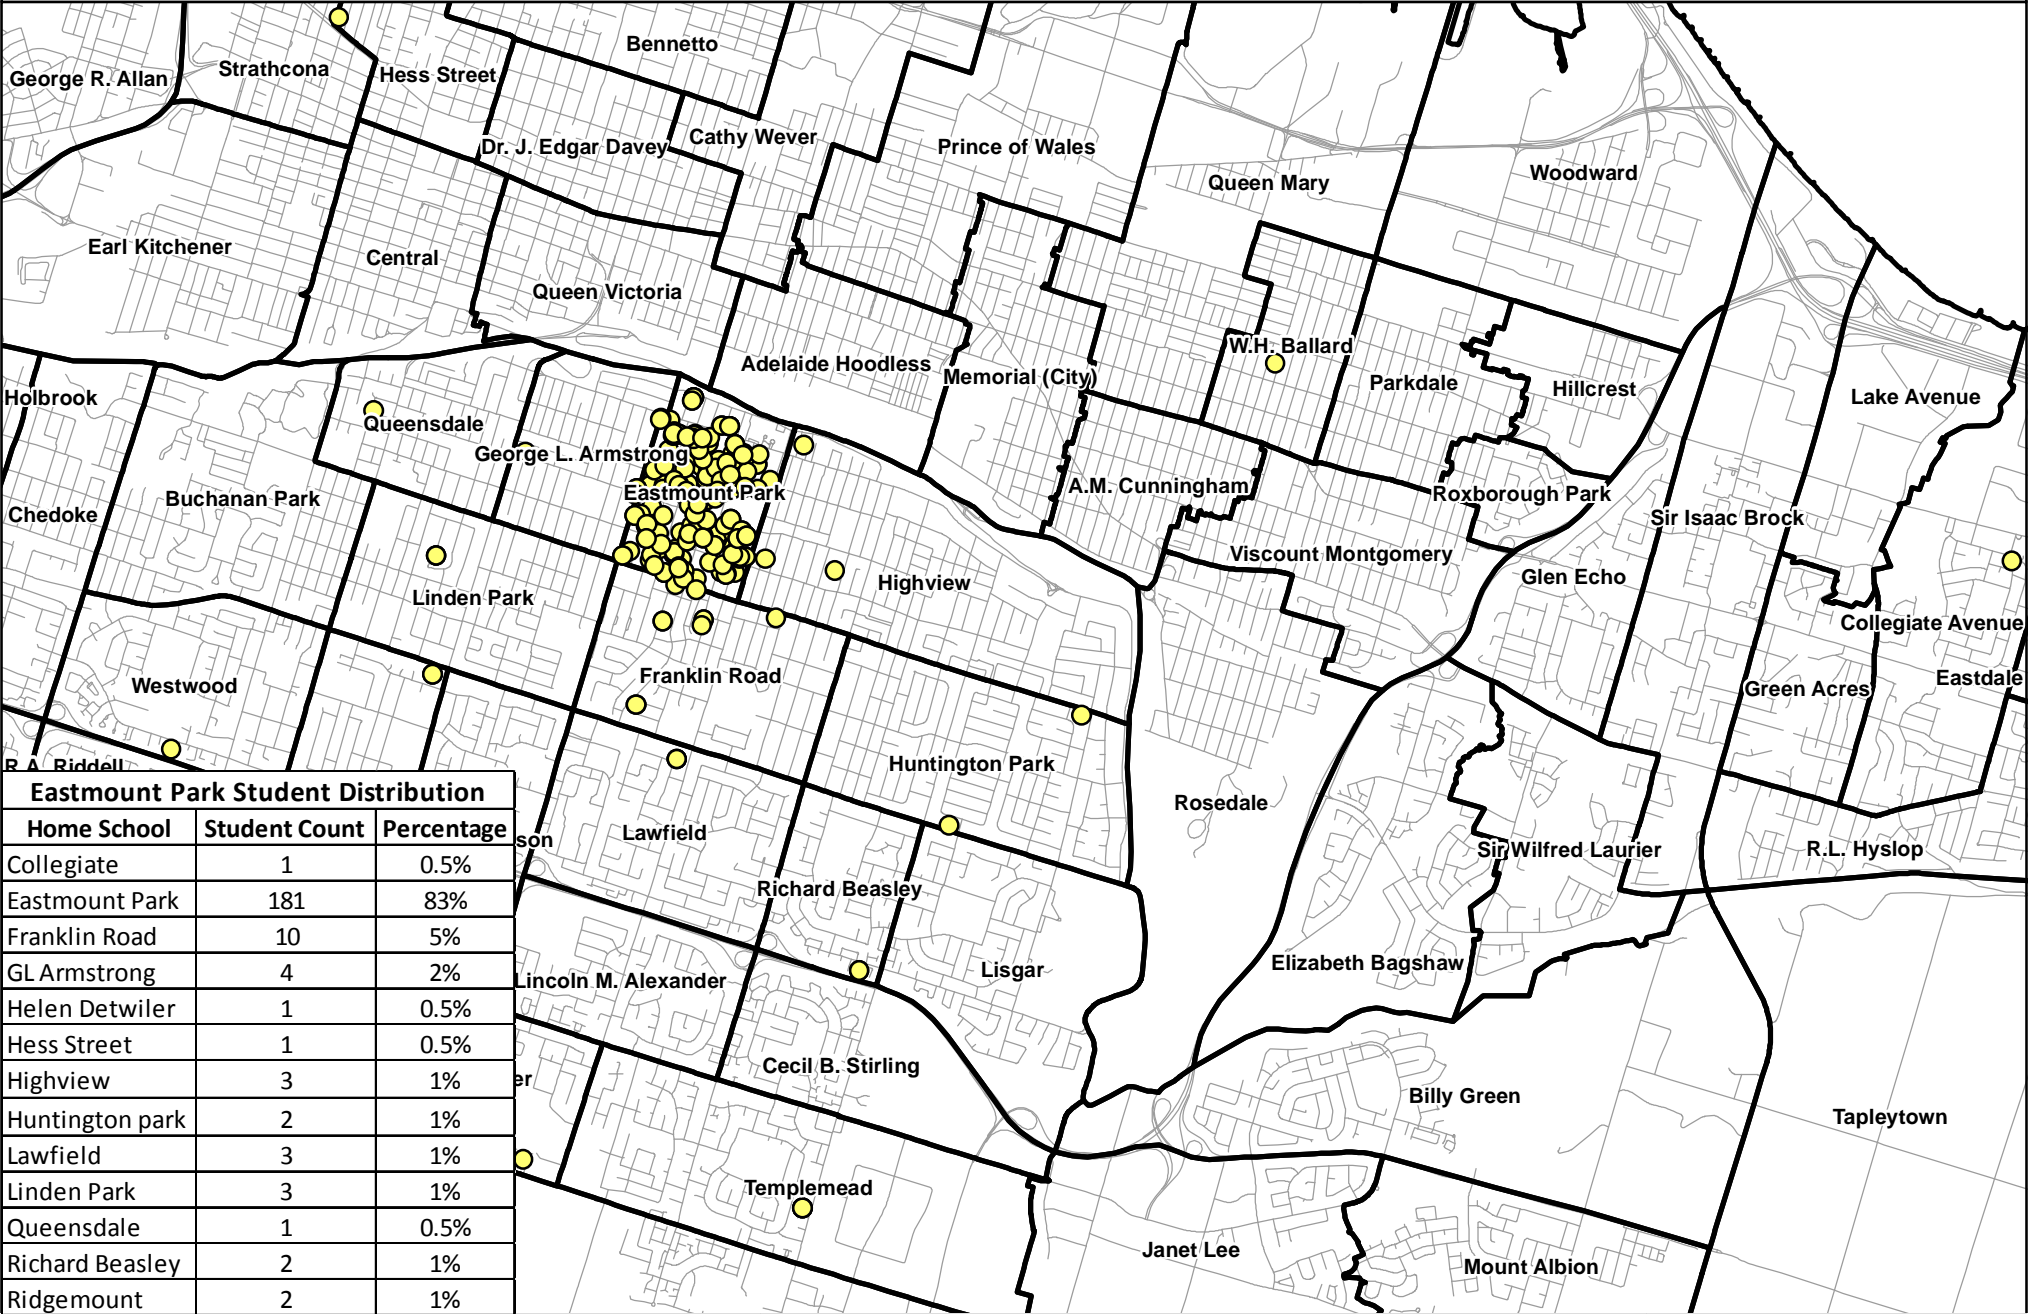

Eastmount Park 2012/ 2013 Student Distribution

Home School	Student Count	Percentage
Collegiate	1	0.5%
Eastmount Park	181	83%
Franklin Road	10	5%
GL Armstrong	4	2%
Helen Detwiler	1	0.5%
Hess Street	1	0.5%
Highview	3	1%
Huntington park	2	1%
Lawfield	3	1%
Linden Park	3	1%
Queensdale	1	0.5%
Richard Beasley	2	1%
Ridgemount	2	1%
Templemead	3	1%
WH Ballard	1	0.5%
Westwood	1	0.5%
Total	219	100%

● Eastmount Park Students

□ Elementary School Boundary

July 2013

Planning and Accommodation