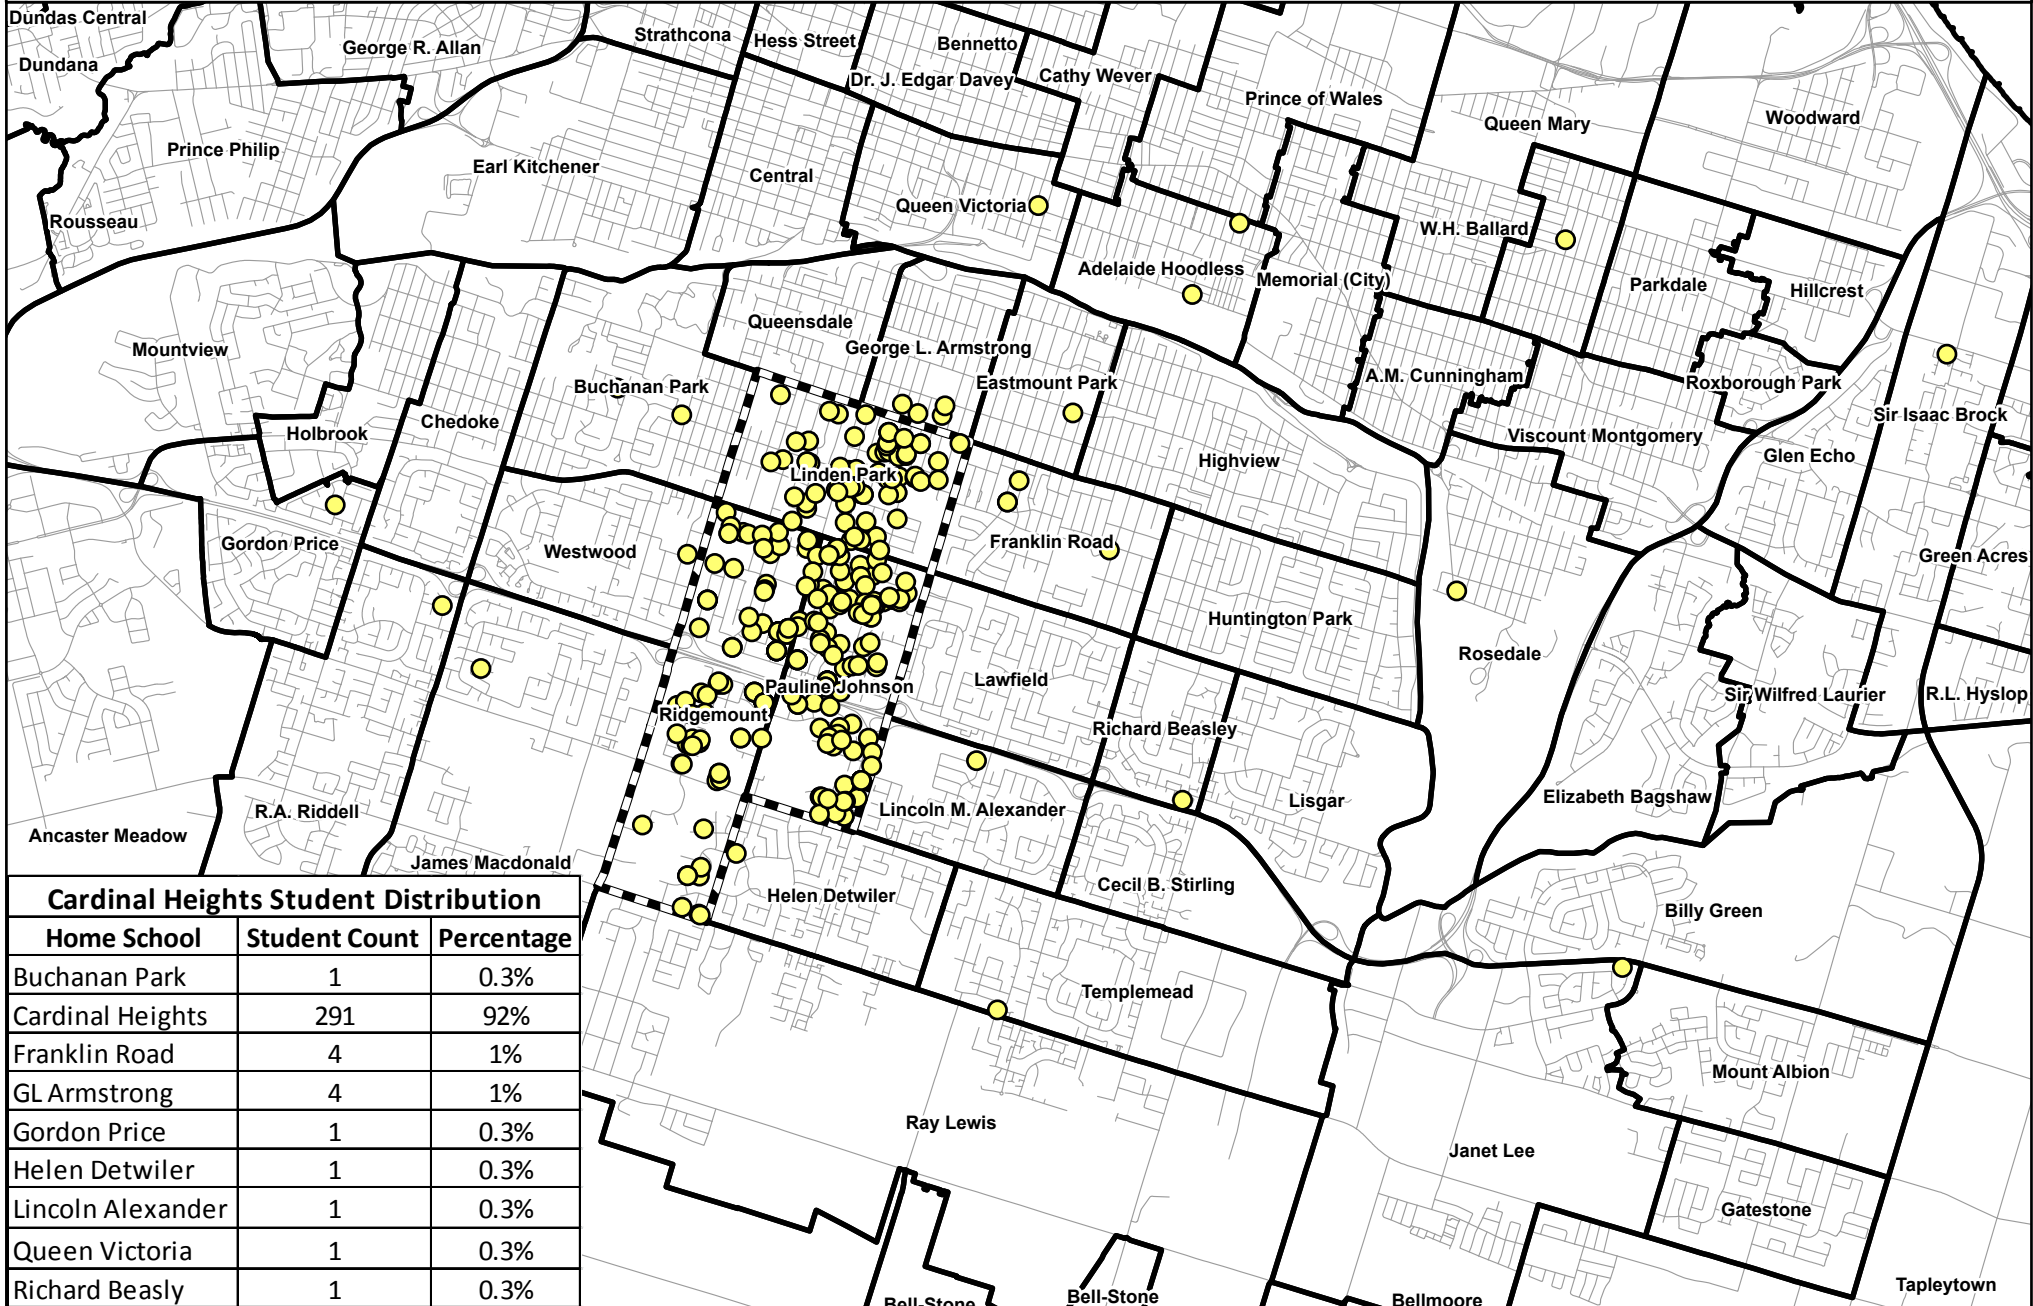

# Cardinal Heights 2012/ 2013 Student Distribution

Cardinal Heights Student Distribution		
Home School	Student Count	Percentage
Buchanan Park	1	0.3%
Cardinal Heights	291	92%
Franklin Road	4	1%
GL Armstrong	4	1%
Gordon Price	1	0.3%
Helen Detwiler	1	0.3%
Lincoln Alexander	1	0.3%
Queen Victoria	1	0.3%
Richard Beasley	1	0.3%
Templemead	1	0.3%
Westwood	1	0.3%
<i>Special Education</i>	11	3%
<b>Total</b>	<b>318</b>	<b>100%</b>

- Cardinal Heights Students
- Elementary School Boundary
- Cardinal Heights Boundary

**Planning & Accommodation**

Oct 2013

Planning and Accommodation