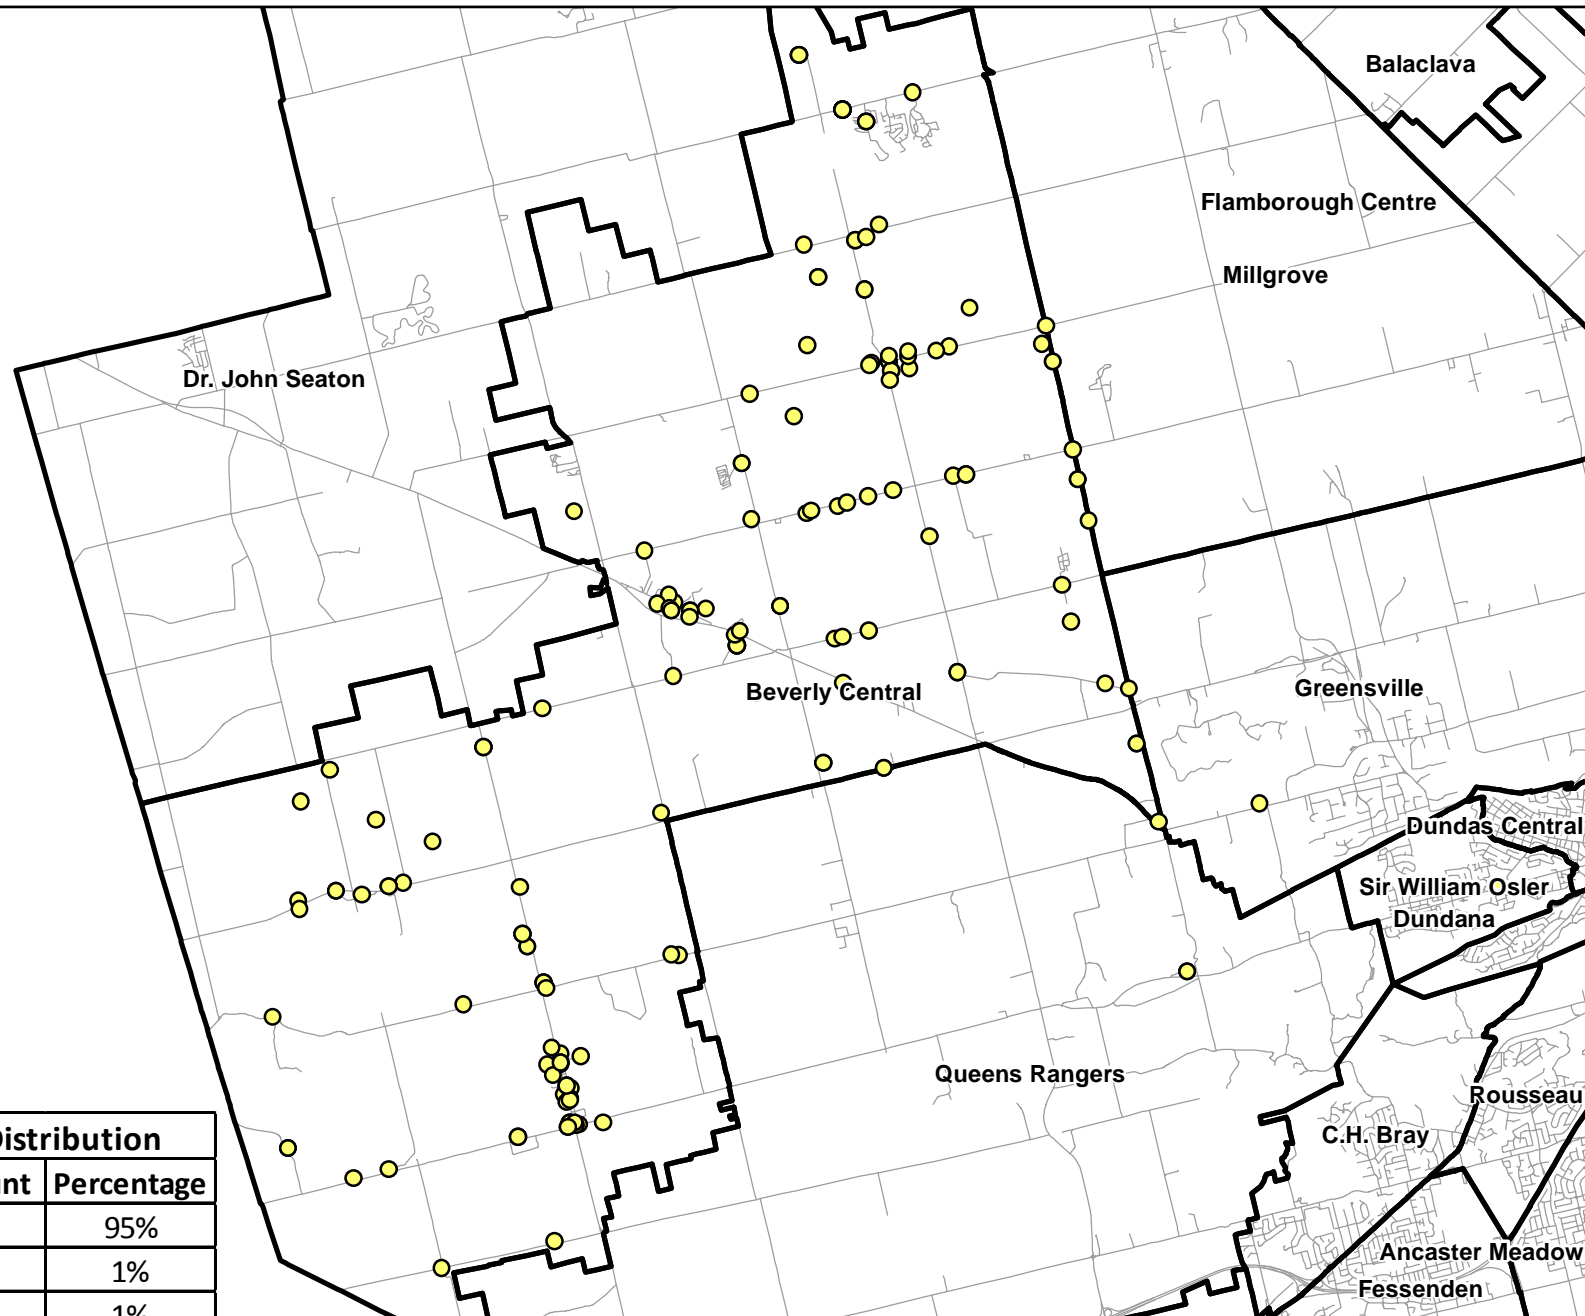

# Beverly Central 2012/ 2013 Student Distribution

Beverly Central Student Distribution		
Home School	Student Count	Percentage
Beverly Central	158	95%
Greenville	1	1%
Mary Hopkins	1	1%
Millgrove	1	1%
<i>Special Education</i>	5	3%
<b>Total</b>	<b>166</b>	<b>100%</b>

● Beverly Central Students      □ Elementary School Boundary

July 2013  
Planning and Accommodation